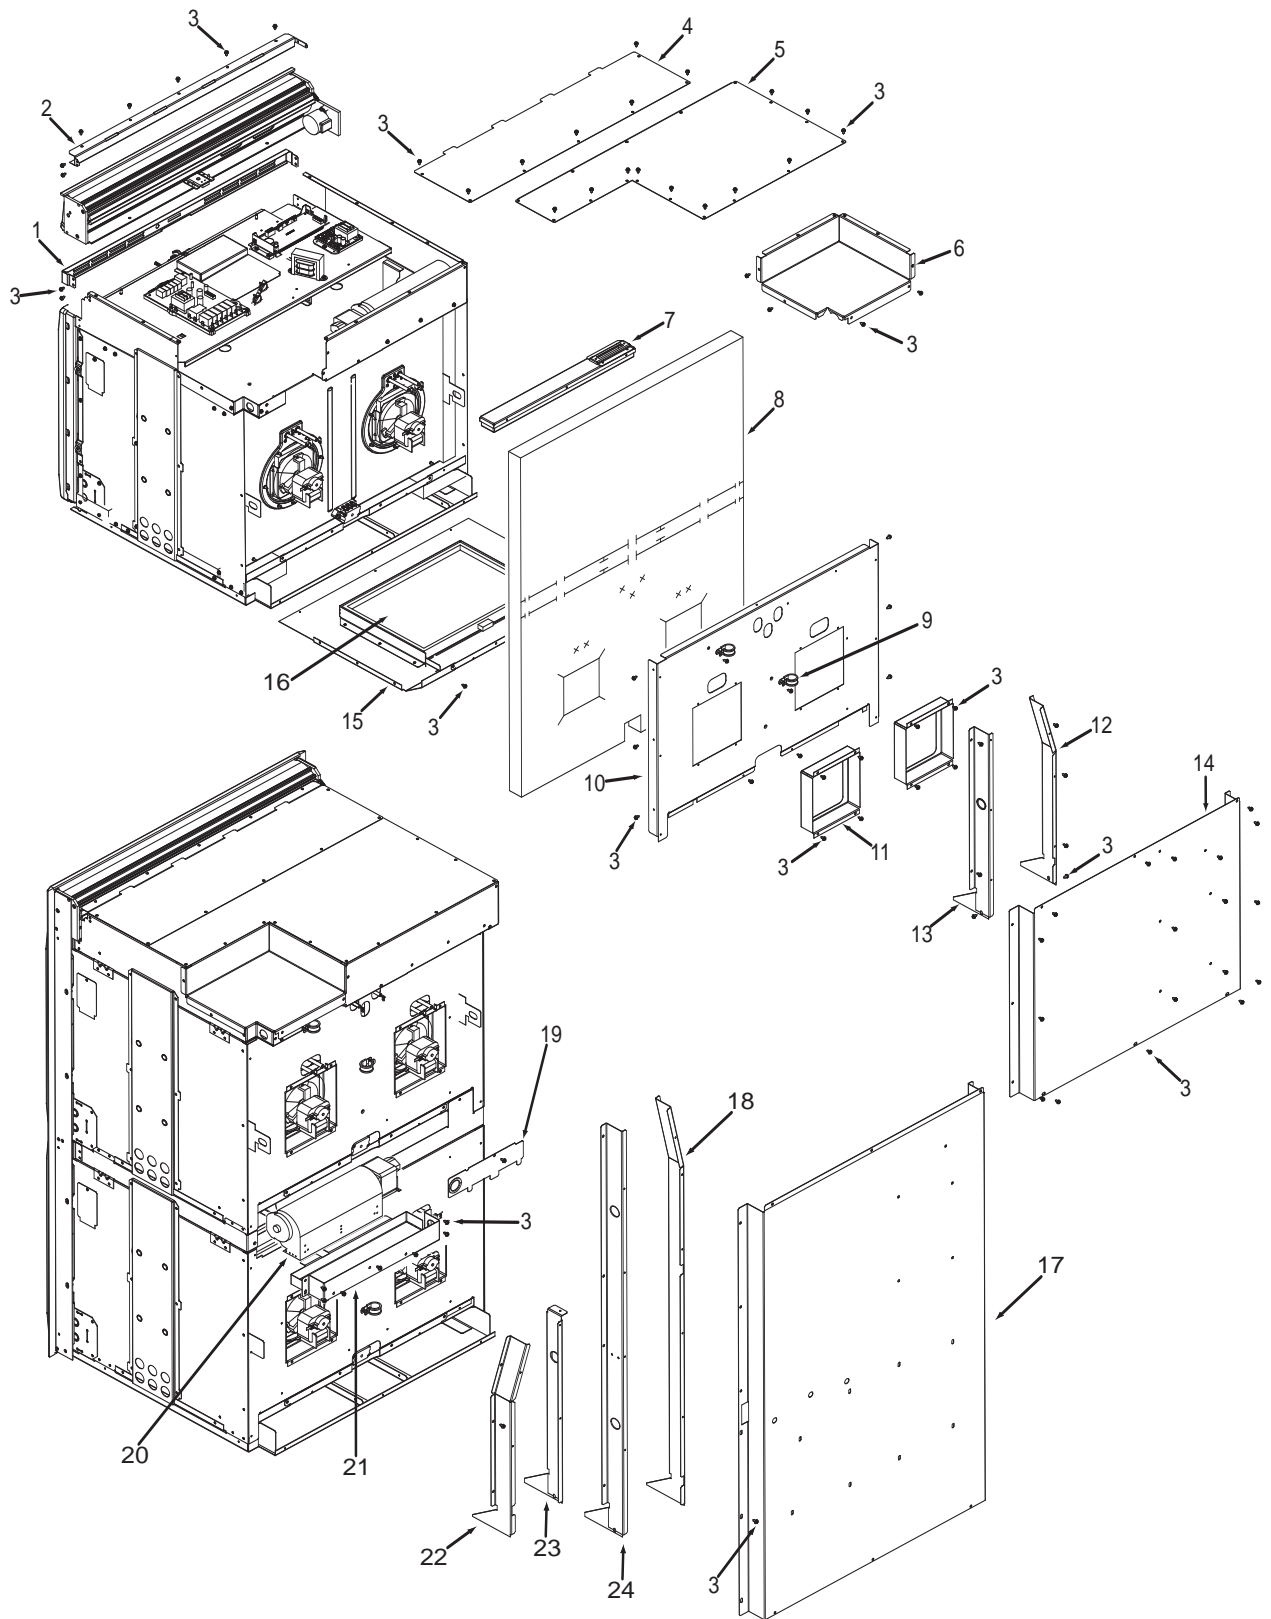

30" Back View Parts List Single and Double Oven

<u>Ref #</u>	<u>Part #</u>	<u>Description</u>
1	800374	Face Plate, Venting, Upper
2	800382	Stiffener, Top Module
3	801542	Screw, 8-18x3/8"
4	800379	Panel, Upper, Front
5	820118	Cover, Rear, Top Module
6	801705	Cover, Small, Top Module
7	801700	Catalyst, Sub Assembly
8	805976	Insulation, Cavity, Top
	805977	Insulation, Cavity, Top Dbl
	805978	Insulation, Cavity, Back
9	801913	Strain Relief, Metal
10	802919	Panel, Back, Top Insulation
11	802918	Panel, Inner, Back
12	801290	Channel, Divider, Side Exhaust
13	803074	Channel, Divider, Air, Single
14	820117	Panel, Back, Single Oven
15	801702*	Bake, Pan Assembly
16	800360*	Element, Bake
17	800388	Panel, Back, Double Oven
18	801169	Channel, Divider Side, Exhaust, Lrg
19	801208	Cover, Back Panel, Small
20	801143	Fan, Cooling, Lower
21	801209	Cover, Fan, Cooling
22	801170	Channel, Divider Side Exhaust, Sml
23	801171	Channel, Divider, Cooling
24	800393	Channel, Divider, Cooling, DO

36" Back View Parts List Single Oven

<u>Ref #</u>	<u>Part #</u>	<u>Description</u>
1	801536	Face Plate, Venting, Upper, 36"
2	801582	Stiffener, Top Module, 36"
3	801542	Screw, 8-18x3/8"
4	801478	Panel, Top Module, Front, 36"
5	801331	Cover, Large, 36"
6	801803	Cover, Small, Top Module, 36"
7	801700	Catalyst, Sub Assembly
8	805979	Insulation, Cavity, Top, 36"
	805980	Insulation, Cavity, Back, 36"
9	801913	Strain Relief, Metal, 36"
10	803329	Panel, Insulation, Back, 36"
11	802918	Panel, Inner, Back, 36"
12	803334	Channel, Exhaust, 36"
13	803327	Channel, Cooling, 36"
14	801506	Panel, Cover, Back, 36"
15	802700*	Bake, Pan Sub Assembly, 36"
16	800360*	Element, Bake, 36"

* See Bake Pan Assembly exploded view page 5-14.

**Oven Back Exploded View
Single and Double Oven**