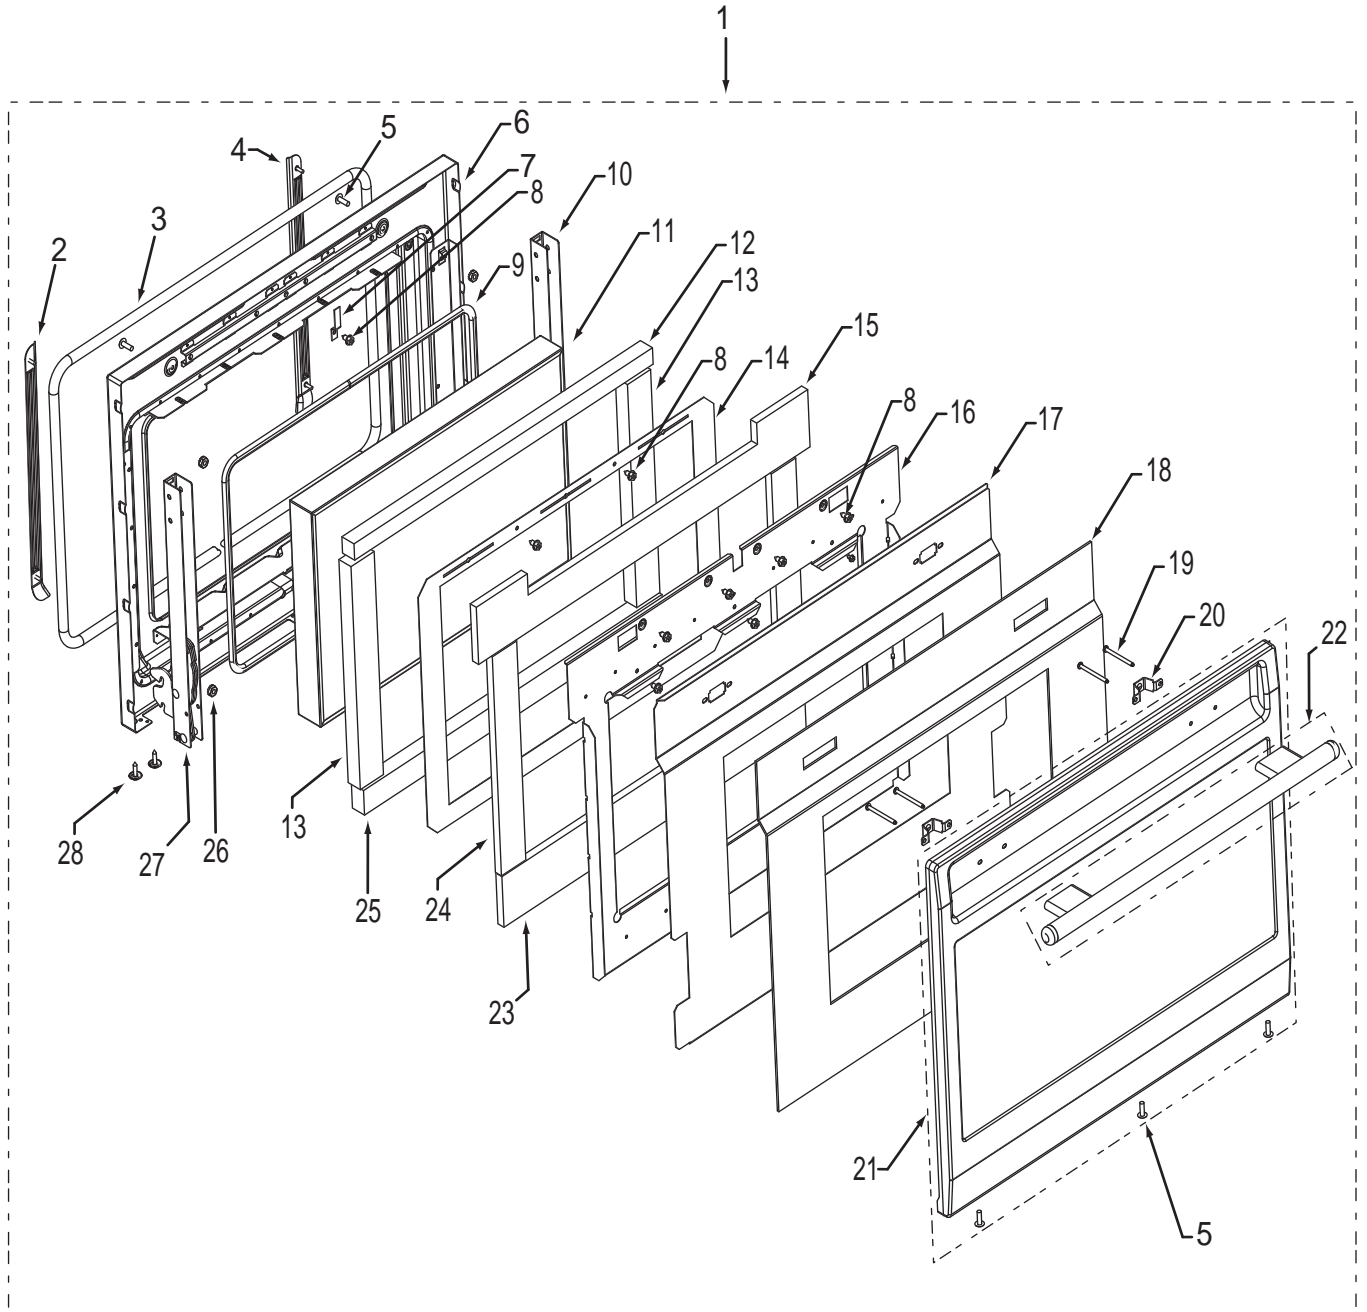

30" Oven Door Parts List Single and Double Oven

Ref #	Part #	Description
1		*Special order, Call Factory Parts Department
2	800523	Left Door Rack Guide, 30", assy
3	803324	Gasket, Door, 30"
4	800522	Right Door Rack Guide, 30"
5	801548	Screw, 8-18x1/2"
6	807708	Svce Component, Door - 30"
7	801102	Striker Plate, Door Latch
8	801542	Screw, 8-18x3/8"
9	800318	Gasket, Rope, Glass Pack, 30"
10	800915	Hydraulic Oven Door Hinge
11	809553	Triple Pane Oven Glass Pack, 30"
12	806610	Insulation, Door, Inner Top, 30"
13	806595	Insulation, Door, Inner, Sides, 30"
14	800319	Shield, Heat, Inner, Door, 30"
15	806602	Insulation, Door, Center, Top, 30"
16	820116	Heat Deflector, Center, 30"
17	800315	Shield, Heat, Door, 30"
18	806596	Insulation, Door, Outer, 30"
19	801540	Screw, 10-24x1/2"
20	800314	Bracket, Door, Outer, Mounting
21	802940	Door Skin, Outer w/window, 30" F/S
	803227	Door Skin, Outer w/window, 30" U/S
	803232	Door Skin, Outer w/window, 30" F/S, No Logo
	803235	Door Skin, Outer w/window, 30" U/S, No Logo
	803230	Door Skin, Outer w/window, 30" U/B
	803236	Door Skin, Outer w/window, 30" U/B, No Logo
	803231	Door Skin, Outer w/window, 30" U/P
	803237	Door Skin, Outer w/window, 30" U/P, No Logo
22	801204	Handle, Oven Door, Assy., 30", Sst
	801599	Handle, Oven Door, Assy., 30", Plt
	801600	Handle, Oven Door, Assy., 30", Blk
23	806606	Insulation, Door, Center, Back, 30"
24	806605	Insulation, Door, Center, Side, 30"
25	806615	Insulation, Door, Inner, Top/Btm, 30"
26	801049	Nut, 8-32
27	800689	Hinge, Wall Oven
28	802929	Sems Ph Hd Washer, 6-20x5/8

36" Oven Door Parts List Single Oven

Ref #	Part #	Description
1		*Special order, Call Factory Parts Department
2	801816	Left Door Rack Guide, 36", assy
3	803325	Gasket, Door, 36"
4	801815	Right Door Rack Guide, 36"
5	801548	Screw, 8-18x1/2"
6	807709	Svce Component, Door - 36"
7	801102	Striker Plate, Door Latch
8	801542	Screw, 8-18x3/8"
9	801764	Gasket, Rope, Glass Pack, 36"
10	800689	Hinge, Wall Oven
11	801448	Triple Pane Oven Glass Pack, 36"
12	806610	Insulation, Door, Inner Top, 36"
13	806617	Insulation, Door, Inner, Sides, 36"
14	801765	Shield, Heat, Inner, Door, 36"
15	806602	Insulation, Door, Center, Top
16	801766	Heat Deflector, Center, 36"
17	803378	Shield, Heat, Door, 36"
18	801577	Insulation, Door, Outer, 36"
19	801540	Screw, 10-24x1/2"
20	800314	Bracket, Door, Outer, Mounting
21	803245	Door Skin, Outer w/window, 36" U/S
	803246	Door Skin, Outer w/window, 36" U/B
	803247	Door Skin, Outer w/window, 36" U/P
22	801206	Handle, Oven Door, Assy., 36", Sst
	801893	Handle, Oven Door, Assy., 36", Plt
	801892	Handle, Oven Door, Assy., 36", Blk
23	806606	Insulation, Door, Center, Back
24	806623	Insulation, Door, Center, Side, 36"
25	806615	Insulation, Door, Inner, Top/Btm, 36"
26	801049	Nut, 8-32
27	800915	Hydraulic Oven Door Hinge
28	802929	Sems Ph Hd Washer, 6-20x5/8

**Oven Door Exploded View
Single and Double Oven**