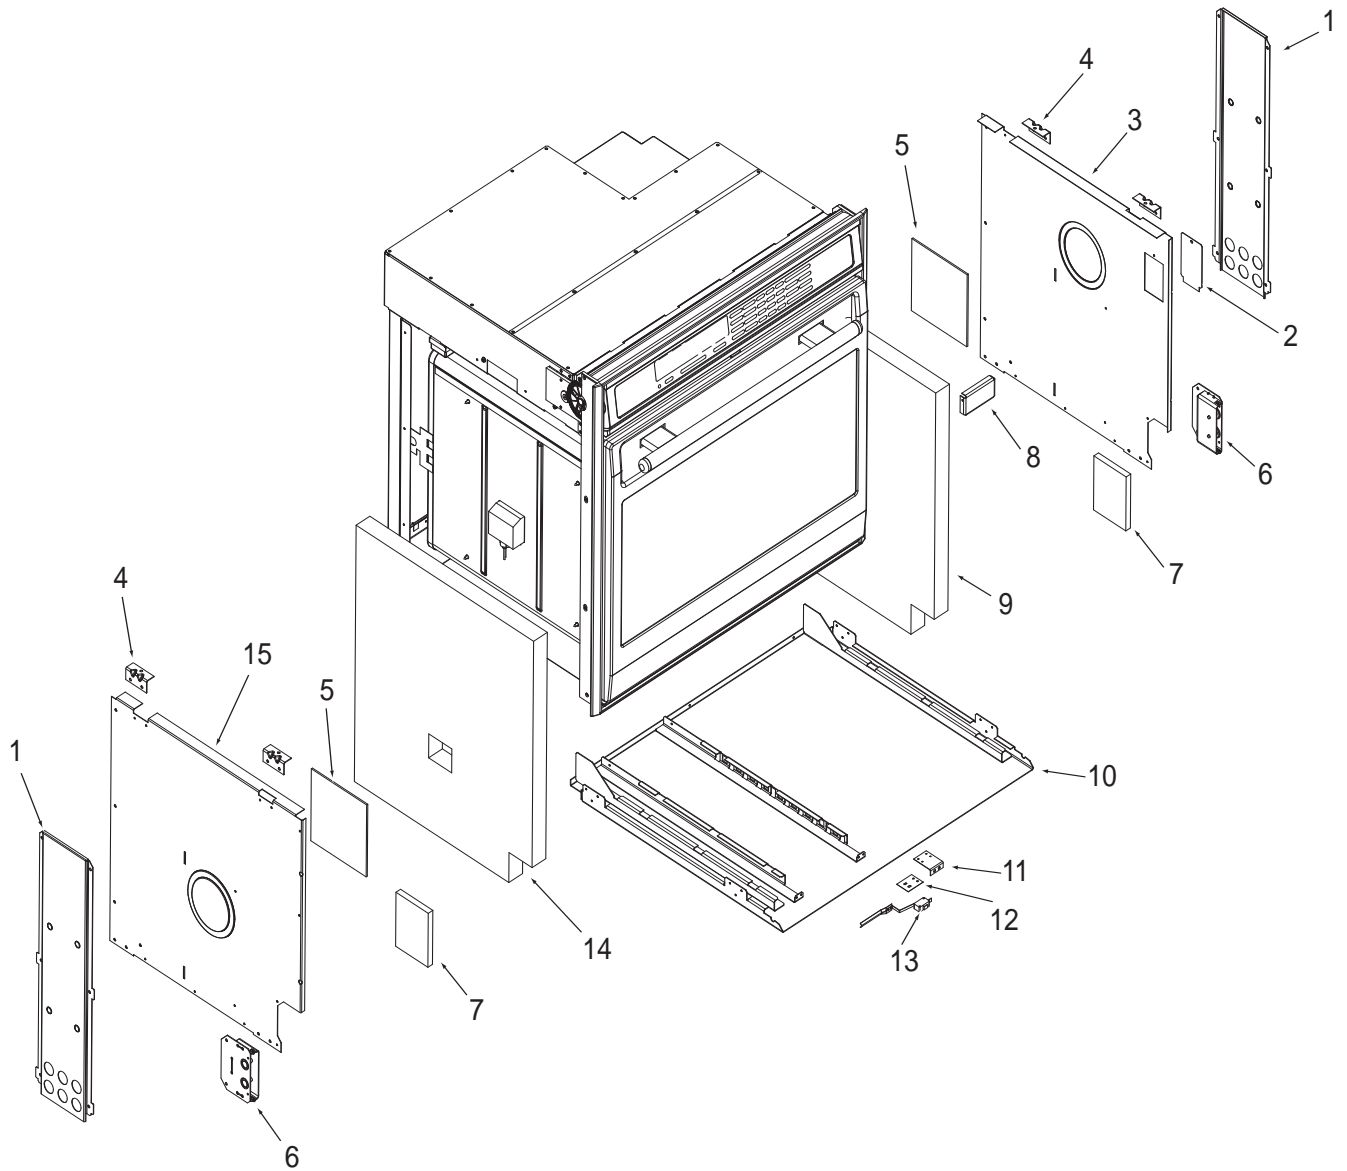

**30" Side and Base View Parts List
Single and Double Oven**

<u>Ref #</u>	<u>Part #</u>	<u>Description</u>
1	820125	Channel, Upper Venting
2	800890	Cover, Temperature Probe
3	801721	Enclosure, Rt Side 30"
4	801475	Bracket, Hold Down
5	801530	Insulation, Light
6	800926	Hinge, Pocket
7	806612	Insulation, Cavity, Hinge
8	800364	Stiffener, U-Wrap
9	806608	Insulation, Cavity, Right Side
10	804549	Base, Assembly Single
	804541	Base, Assembly, Double
11	801901	Plate, Fan Apparency
12	801728	Insulation, Switch
13	802728	Switch, Fan Apparency
14	806609	Insulation, Cavity, Left Side
15	801720	Enclosure, Left Side, 30"

**36" Side and Base View Parts List
Single Oven**

<u>Ref #</u>	<u>Part #</u>	<u>Description</u>
1	801335	Channel, Upper Venting
2	800890	Cover, Temperature Probe
3	801724	Enclosure, Rt Side
4	801475	Bracket, Hold Down
5	801530	Insulation, Light
6	800926	Hinge, Pocket
7	806612	Insulation, Cavity, Hinge
8	800364	Stiffener, U-Wrap
9	806619	Insulation, Cavity, Right Side
10	804553	Base, Assembly, 36"
11	801901	Plate, Fan Apparency
12	801728	Insulation, Switch
13	802728	Switch, Fan Apparency
14	806618	Insulation, Cavity, Left Side
15	801723	Enclosure, Left Side,

**Oven Side and Base Exploded View
Single and Double Oven**