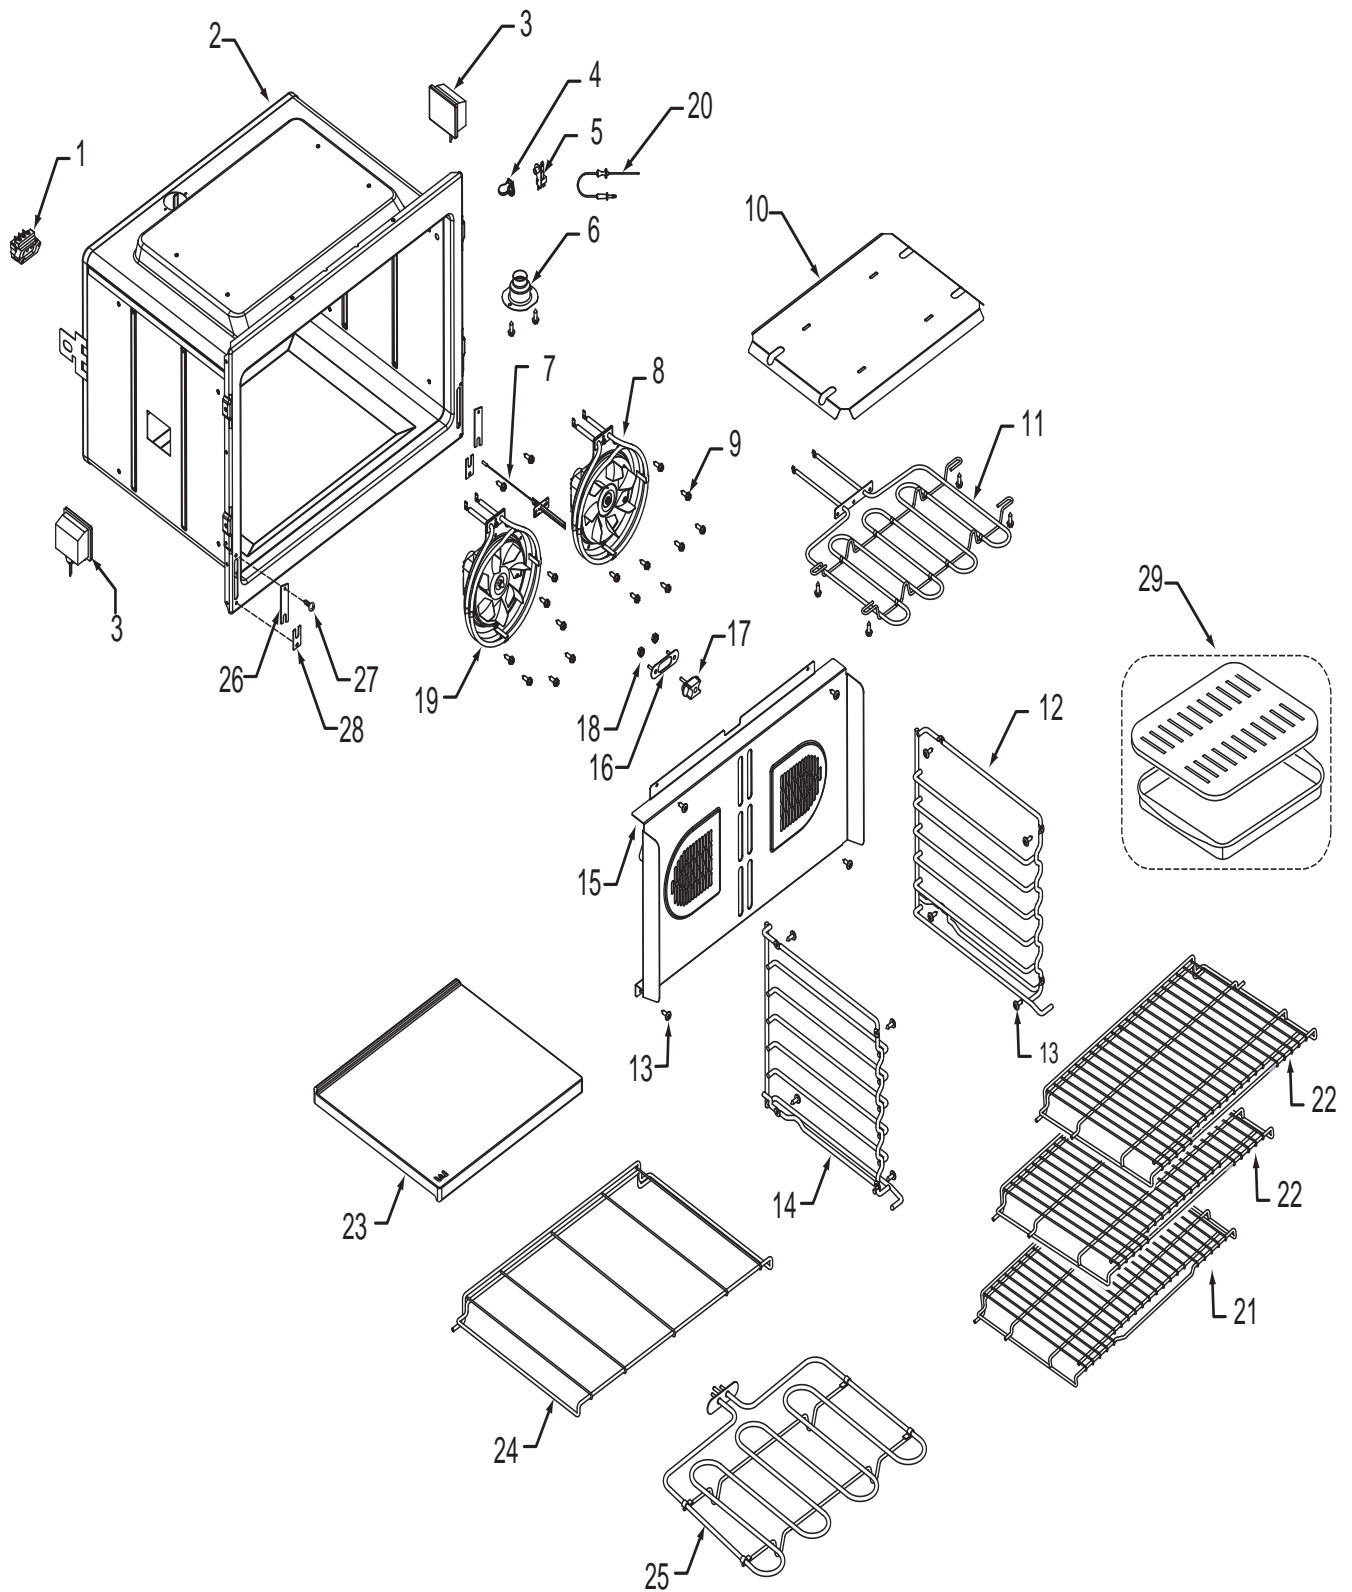

**30" Oven Cavity Parts List
Single and Double Oven**

<u>Ref #</u>	<u>Part #</u>	<u>Description</u>
1	803140	Receptacle, Pizza Element
2	N/A	Cavity, Oven (Not Replaceable)
3	800307	Light, Oven
4	800943	Cover, Probe Switch
5	800942	Switch, Probe
6	800304	Catalyst, Smoke
7	809982	Sensor, Temperature
8	800701	Fan, Convection Assy., Cw
9	801544	Screw, 8-32x1/2"
10	801122	Pan, Broil Element
11	801120	Element, Broil, 30"
12	800368	Guide, Rack, Right
13	802704	Screw, 8-32x1/2 Lo Profile
14	801141	Guide, Rack, Left
15	802898	Convection Baffle Assembly, 30"
16	801417	Plate, Retainer
17	803141	Receptacle, Plug, Ceramic
18	801049	Nut, 8-32 Keps
19	809818	Fan, Convection Assy., Ccw
20	800529	Probe, Temperature
21	802988	Rack, Oven 30"
22	803062	Rack, Oven Flat 30"
23	803859	Stone, Pizza
24	800735	Rack, Pizza Stone, 30"
25	800717	Element, Pizza 3500 Watt 230V
26	803373	Clip, Retainer Hinge
27	802929	Screw 6-20X5/8 PH TRS HD T-AB, Black
28	803323	Cover, Plate
29	804712	Accessory Pkg Broiler Pan Set

**36" Oven Cavity Parts List
Single Oven**

<u>Ref #</u>	<u>Part #</u>	<u>Description</u>
1	803140	Receptacle, Pizza Element
2	N/A	Cavity, Oven (Not Replaceable)
3	800307	Light, Oven
4	800493	Cover, Probe Switch
5	800942	Switch, Probe
6	800304	Catalyst, Smoke
7	809982	Sensor, Temperature
8	800701	Fan, Convection Assy., Cw
9	801544	Screw, 8-32x1/2"
10	801616	Deflector, Pan Broil
11	801615	Element, Broil, 36"
12	800734	Guide, Rack, Right
13	802704	Screw, 8-32x1/2 Lo Profile
14	801142	Guide, Rack, Left
15	802900	Convection Baffle Assembly, 36"
16	801417	Plate, Retainer
17	803141	Receptacle, Plug, Ceramic
18	801049	Nut, 8-32 Keps
19	809818	Fan, Convection Assy., Ccw
20	800529	Probe, Temperature
21	802989	Rack, Oven 36"
22	803063	Rack, Oven Flat 36"
23	803859	Stone, Pizza
24	800736	Rack, Pizza Stone, 36"
25	800717	Element, Pizza 3500 Watt 230V
26	803373	Clip, Retainer Hinge
27	802929	Screw 6-20X5/8 PH TRS HD T-AB, Black
28	803323	Cover, Plate
29	804712	Accessory Pkg Broiler Pan Set

Not Shown

- 803816 Light Bulb
- 801949 Pizza Peel

**Oven Cavity Exploded View
Single and Double Oven**