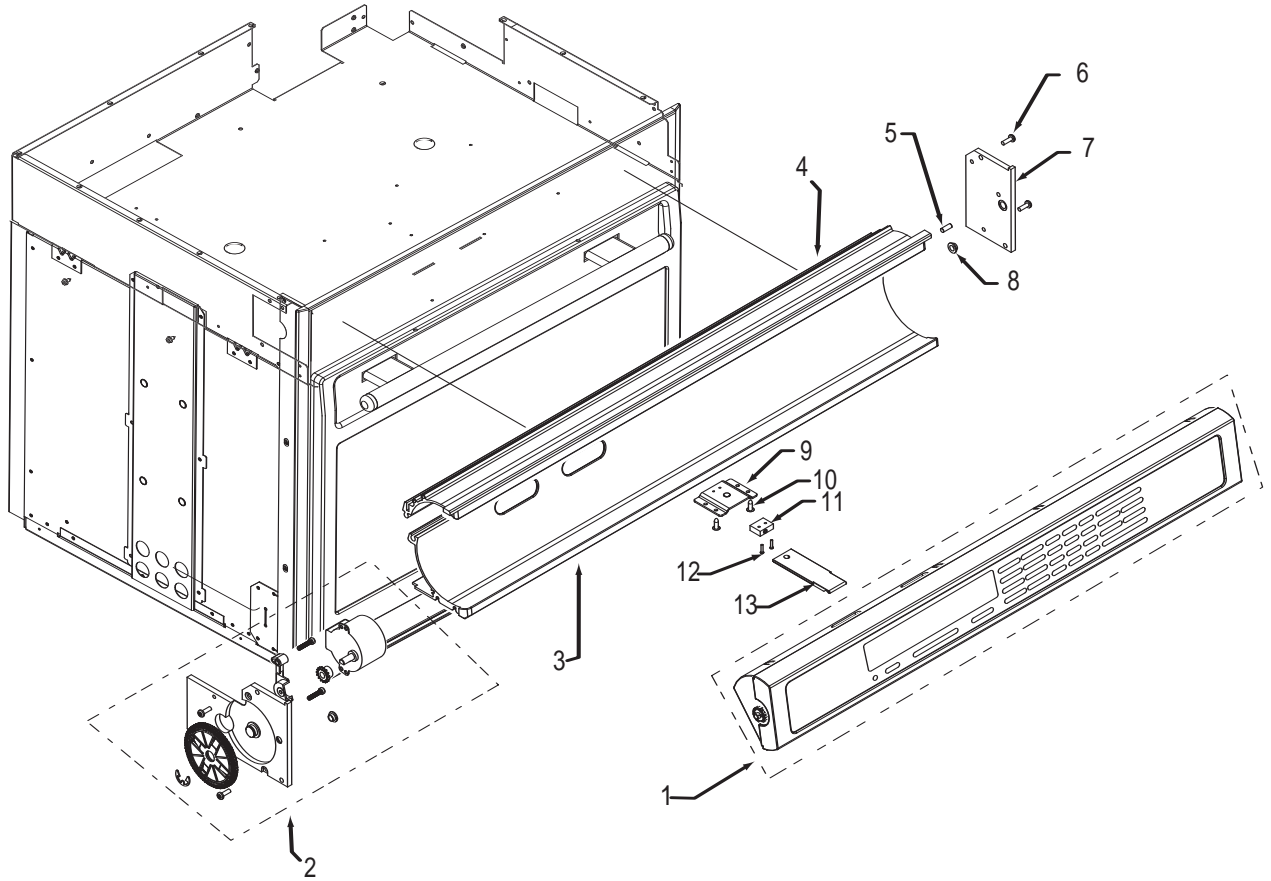

30" Oven Control Panel Parts List Single and Double Oven

<u>Ref #</u>	<u>Part #</u>	<u>Description</u>
1	805081	Control Head, 30, Sngl, Sst
	805104	Control Head, 30, Dbl, Sst
	805106	Control Head, 30, Sngl, Plt
	805107	Control Head, 30, Dbl, Plt
	805109	Control Head, 30, Sngl, Blk
	805110	Control Head, 30, Dbl, Blk
2	800948	Motor, Drive Assy., Sst (PTS #11031315 See Ref #14)
	801734	Motor, Drive Assy., Plt (PTS #11031315 See Ref #14)
	801733	Motor, Drive Assy., Blk (PTS #11031315 See Ref #14)
	801231	C-Channel Bottom, 30", Sst
3	801738	C-Channel Bottom, 30", Plt
	801740	C-Channel Bottom, 30", Blk
4	801230	C-Channel Top, 30", Sst
	801737	C-Channel Top, 30", Plt
	801739	C-Channel Top, 30", Blk
5	802964	Pin, Stop, Control Panel
6	801538	Screw, 8-32x1/2"
7	802791	Plate, Mounting, Right, Ctrl Panel
8	803484	Bearing, Flange, Control Panel
9	801920	Bracket, Switch, Control Panel
10	801549	Screw, 8-18x1/2"
11	801051	Switch, Actuation, Control Panel
12	801677	Screw, 2-56x3/8"
13	800704	Plunger, Control Display

36" Oven Control Panel Parts List Single Oven

<u>Ref #</u>	<u>Part #</u>	<u>Description</u>
1	805105	Control Head, 36, Sngl, Sst
	805108	Control Head, 36, Sngl, Plt
	805111	Control Head, 36, Sngl, Blk
2	800948	Motor, Drive Assy., Sst (PTS #11031315 See Ref #14)
	801734	Motor, Drive Assy., Plt (PTS #11031315 See Ref #14)
	801733	Motor, Drive Assy., Blk (PTS #11031315 See Ref #14)
3	801525	C-Channel Bottom, 36", Sst
	801742	C-Channel Bottom, 36", Plt
4	801744	C-Channel Bottom, 36", Blk
	801526	C-Channel Top, 36", Sst
	801741	C-Channel Top, 36", Plt
5	801743	C-Channel Top, 36", Blk
	802964	Pin, Stop, Control Panel
6	801538	Screw, 8-32x1/2"
7	802791	Plate, Mounting, Right, Ctrl Panel
8	803484	Bearing, Flange, Control Panel
9	801920	Bracket, Switch, Control Panel
10	801549	Screw, 8-18x1/2"
11	801051	Switch, Actuation, Control Panel
12	801677	Screw, 2-56x3/8"
13	800704	Plunger, Stainless Steel

Not Shown

803319 Spring, Ribbon Cable, Short

**Oven Control Panel Exploded View
Single and Double Oven**