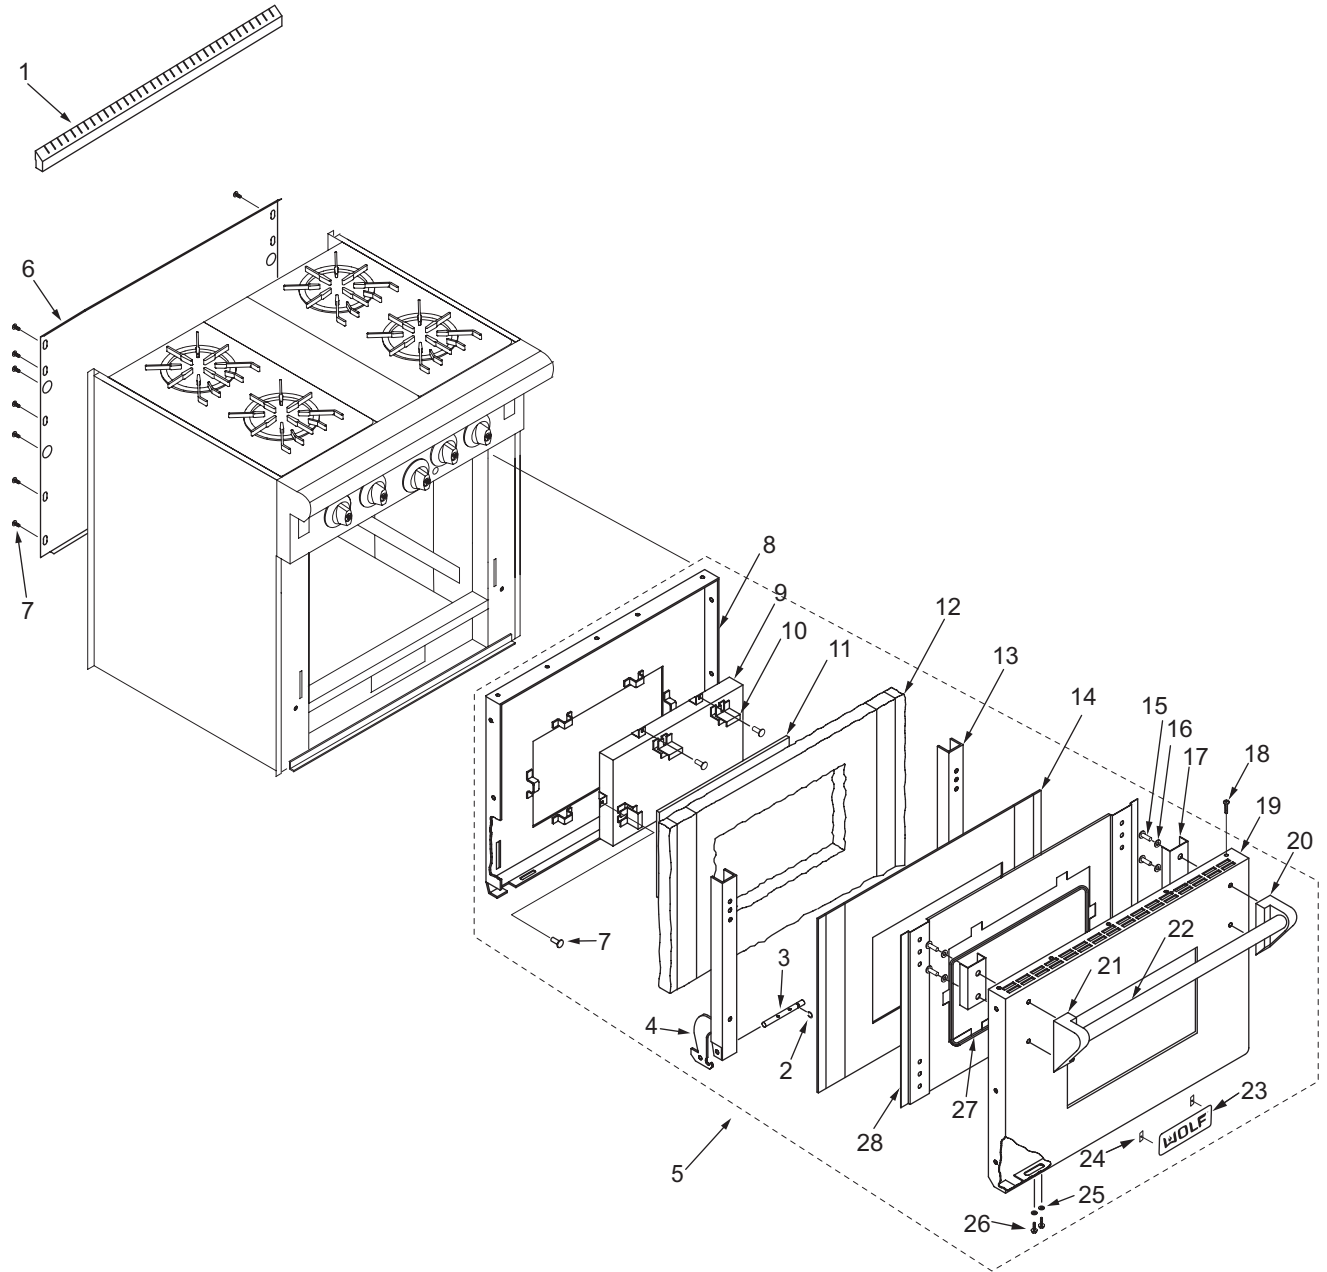

30" Range Door and Riser View

30" Range Door Parts List (Starting with Serial Number 17000000)

<u>Ref #</u>	<u>Part #</u>	<u>Description</u>
1		*Special Order, Call Factory Parts Department
		Door, Oven Assy, 30" Door Assy. SS
2	809654	Liner, 30" Door-Range, SVCE
3	809637	Hinge Hydraulic, SVCE
4	809649	Hinge, Spring, SVCE
5	809667	Clip, Oven Glass Retainer, SVCE
6	730228	Screw, #10-24 x 1/2"
7	809651	Window, Oven Door Large, SVCE
8	809664	Glass, Oven Door, Large, SVCE
9	809653	Insulation, Blkt, 30", SVCE
10	809639	Bracket Assy, End Cap, Range, SVCE
11	730141	Screw, 1/4-20" x 1/2"
12	809640	Handle End Cap, Right, SVCE
13	809641	Handle End Cap, Left, SVCE
14	804396	8-32x .375 Set Screw
15	809650	Handle Bar, 30", SVCE
16	800925	Logo, Wolf, Large
17	809647	Door, Skin - 30" Logo Assy, SVCE
18	809663	J-Trim, Oven Window Lg, SVCE
19	809652	Baffle, 30" Door - Range SVCE
20	803273	Pin, Pilot
21	809373	Retainer, Hinge, SVCE
22	730239	Screw, #8x3/8"
23	803372	#10-16 X 1/2" Screw CR Truss HD
	804789	Washer, Fiber
24	801541	8-18 X 1/2" Screw TYPE B H/W/HD

NOTE: Door and door components starting with serial number 17000000. See page 2 & 3 for door and door components prior to serial number 17000000.