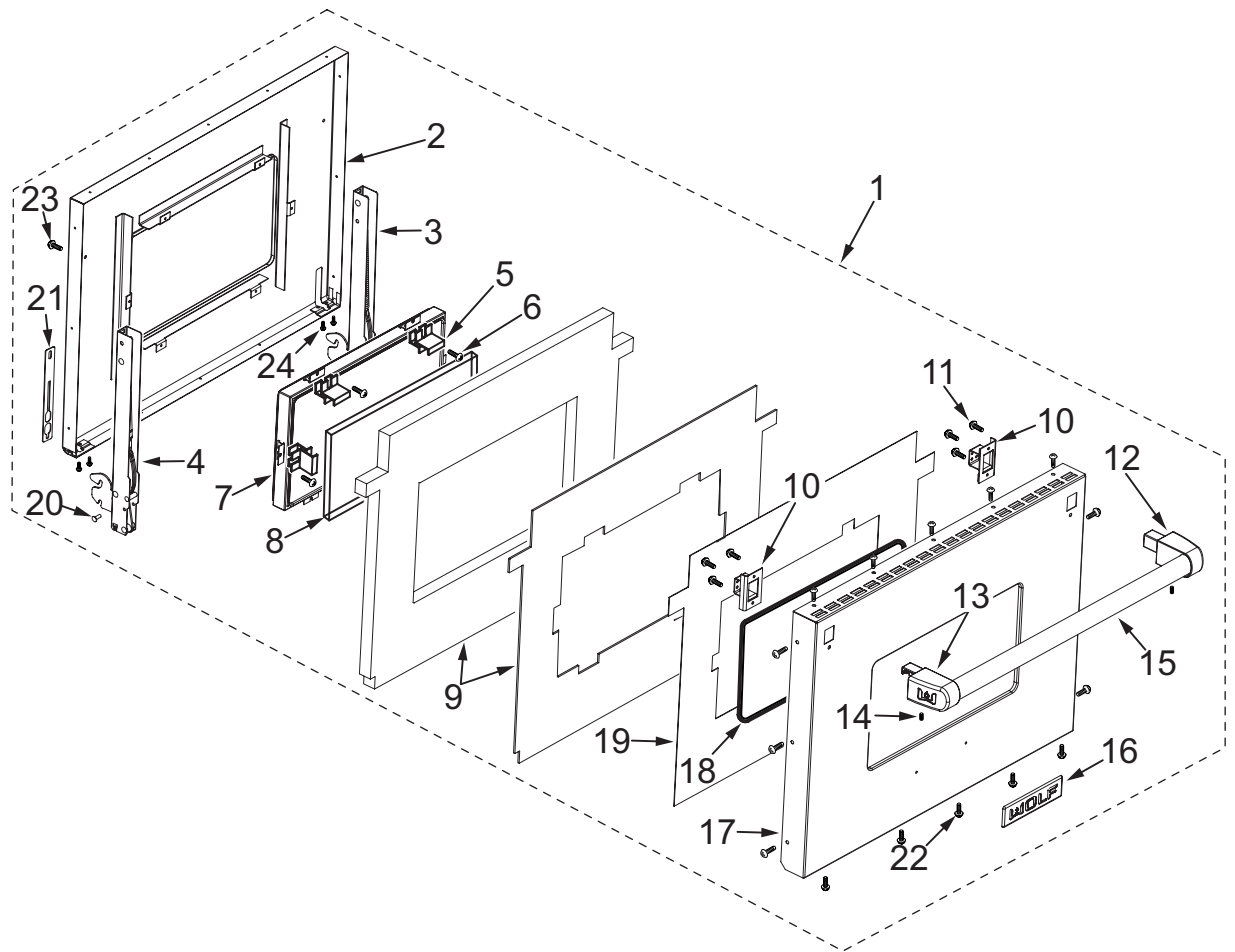

30" Range Door and Riser View

30" Range Door Parts List (Starting with Serial Number 17000000)

<u>Ref #</u>	<u>Part #</u>	<u>Description</u>
1		*Special Order, Call Factory Parts Department
		Door, Oven Assy, 30" Door Assy. SS
2	809654	Liner, 30" Door-Range, SVCE
3	809637	Hinge Hydraulic, SVCE
4	809649	Hinge, Spring, SVCE
5	809667	Clip, Oven Glass Retainer, SVCE
6	730228	Screw, #10-24 x 1/2"
7	809651	Window, Oven Door Large, SVCE
8	809664	Glass, Oven Door, Large, SVCE
9	809653	Insulation, Blkt, 30", SVCE
10	809639	Bracket Assy, End Cap, Range, SVCE
11	730141	Screw, 1/4-20" x 1/2"
12	809640	Handle End Cap, Right, SVCE
13	809641	Handle End Cap, Left, SVCE
14	804396	8-32x .375 Set Screw
15	809650	Handle Bar, 30", SVCE
16	800925	Logo, Wolf, Large
17	809647	Door, Skin - 30" Logo Assy, SVCE
18	809663	J-Trim, Oven Window Lg, SVCE
19	809652	Baffle, 30" Door - Range SVCE
20	803273	Pin, Pilot
21	809373	Retainer, Hinge, SVCE
22	730239	Screw, #8x3/8"
23	803372	#10-16 X 1/2" Screw CR Truss HD
	804789	Washer, Fiber
24	801541	8-18 X 1/2" Screw TYPE B H/W/HD

NOTE: Door and door components starting with serial number 17000000. See page 2 & 3 for door and door components prior to serial number 17000000.

30" Range Door View (Starting with Serial Number 17000000)