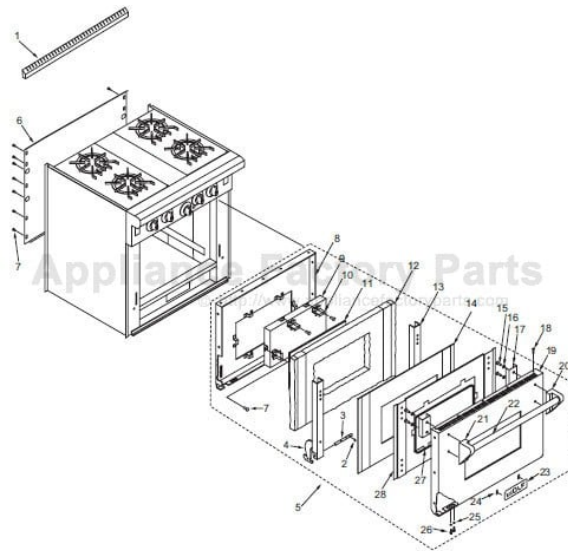

[Find Your Wolf Electric Range Parts - Select From 82 Models](#)

----- Manual continues below -----