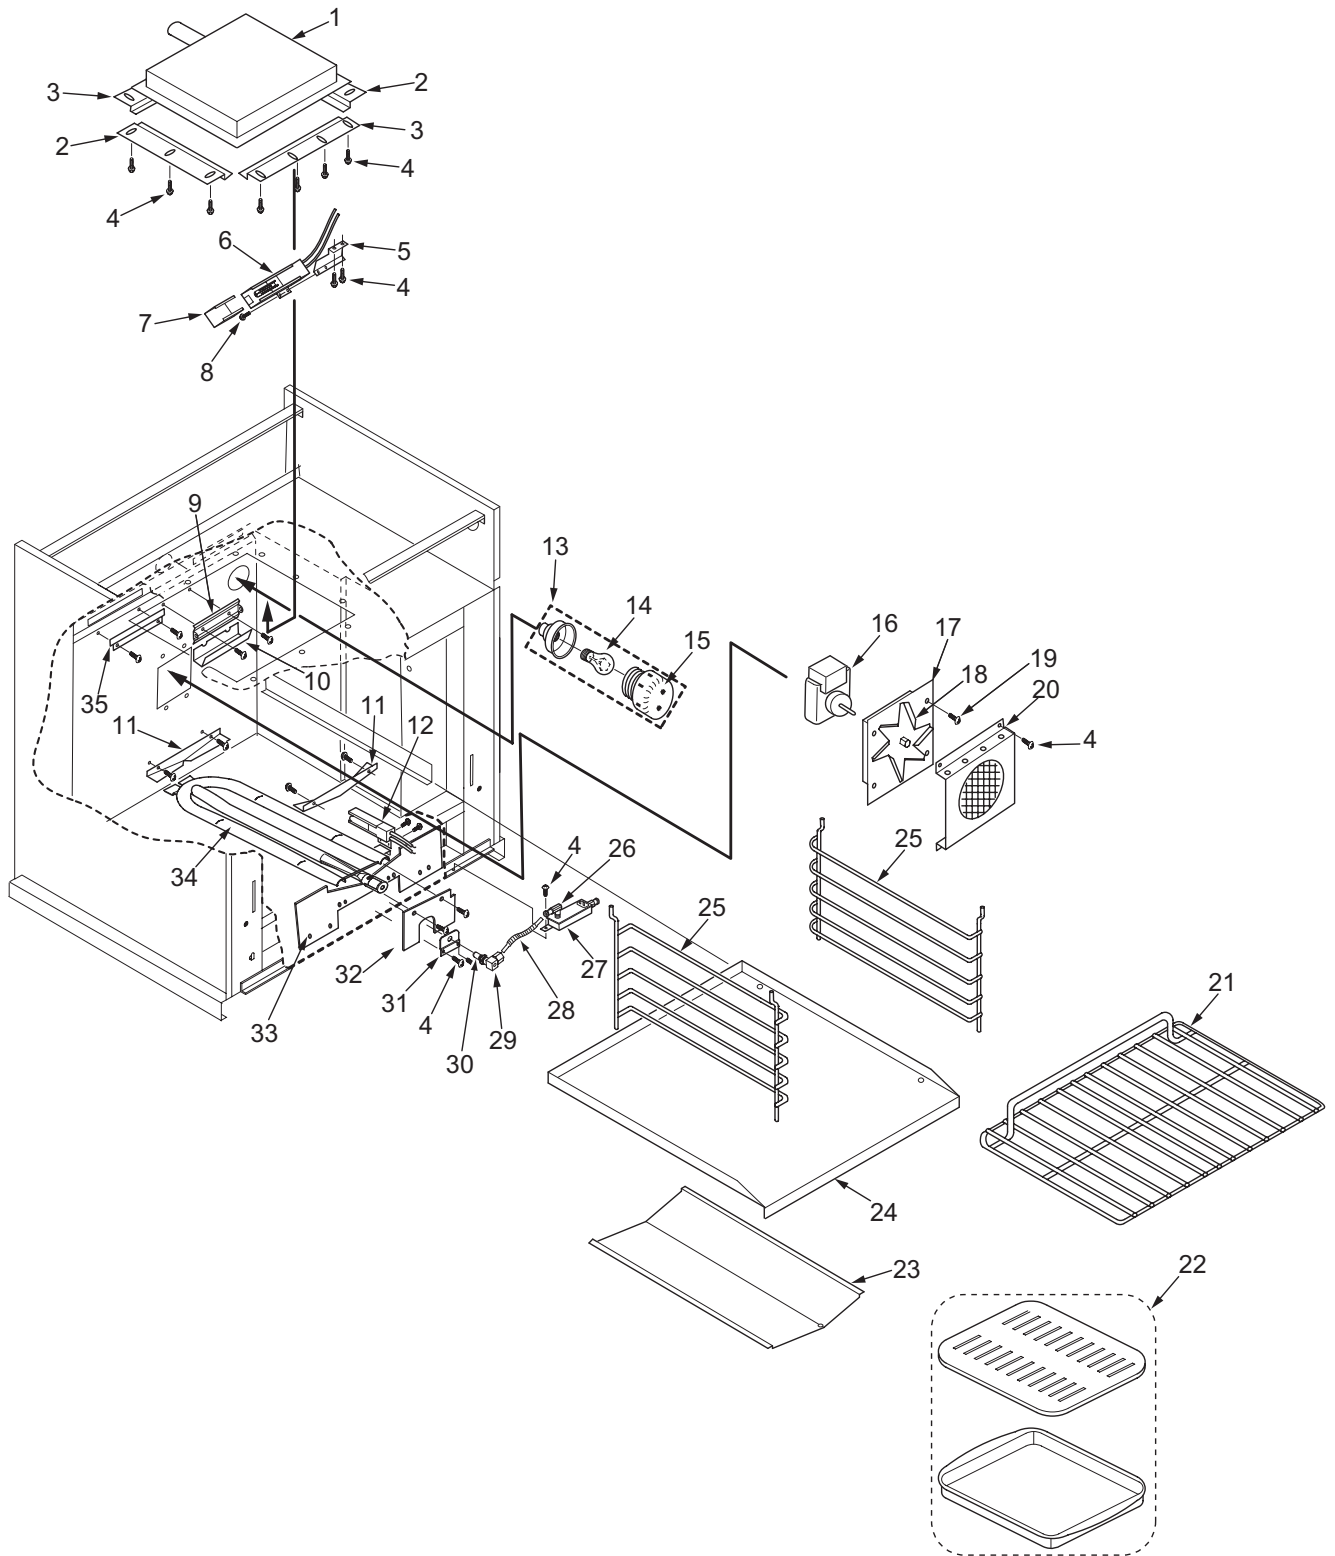

30" Range Oven Parts List

<u>Ref #</u>	<u>Part #</u>	<u>Description</u>
1	720761	Burner, Infrared Oven
2	766479	Bracket, Burner Left/Right
3	766592	Bracket, Burner Front/Rear
4	730228	Screw, #10-24 x 1/2"
5	766499	Bracket, Igniter, IR Range
6	723060	Igniter, Hot Surface
7	801690	Cover, Igniter Shield, Range
8	730230	Screw #8-32 x 3/8"
9	806873	Thermo Bulb Housing Assembly
10	806873	Thermo Bulb Housing Assembly
11	800120	Oven Deflector Rest
12	718601	Igniter, Norton
13	720696	Lamp, Oven Assembly
14	342766	Lamp, Oven 40w, 120v
15	720830	Lens
16	715221	Motor, Fan Oven
17	766451	Plug, Motor Mount
18	800628	Blade, Convection Fan
19	730229	Screw, #10-24 x 1-1/2"
20	766456	Cover, Blower Oven
21	720683	Rack, Oven 30" Range
22	714502	Pan, Broiler
23	766420	Deflector, Oven Bottom Range
24	766418	Panel, Oven Bottom 30" (See SN Break)
	803543	Panel Oven Bottom 30" (See SN Break)
25	720682	Rack, Guide
26	719393	Elbow, Brass 3/8"
27	803254	Valve, Oven Safety Single Hole
28	803166	Flex Tubing Service Package 3/8" x 6"
29	719385	Orifice Holder
30	800071	Orifice, Lg Oven, Natural Gas, #36
	803882	Orifice, Lg Oven, LP, 1.65 Mm
31	807734	Orifice Bracket, Range
32	807861	Baffle, Lower Front
33	803973	Heatsink
34	803814	Burner Tube, Oven (See SN Break)
	807729	Buner Tube, Bake (See SN Break)
35	766546	Baffle, Flue Range

30" Range Oven View