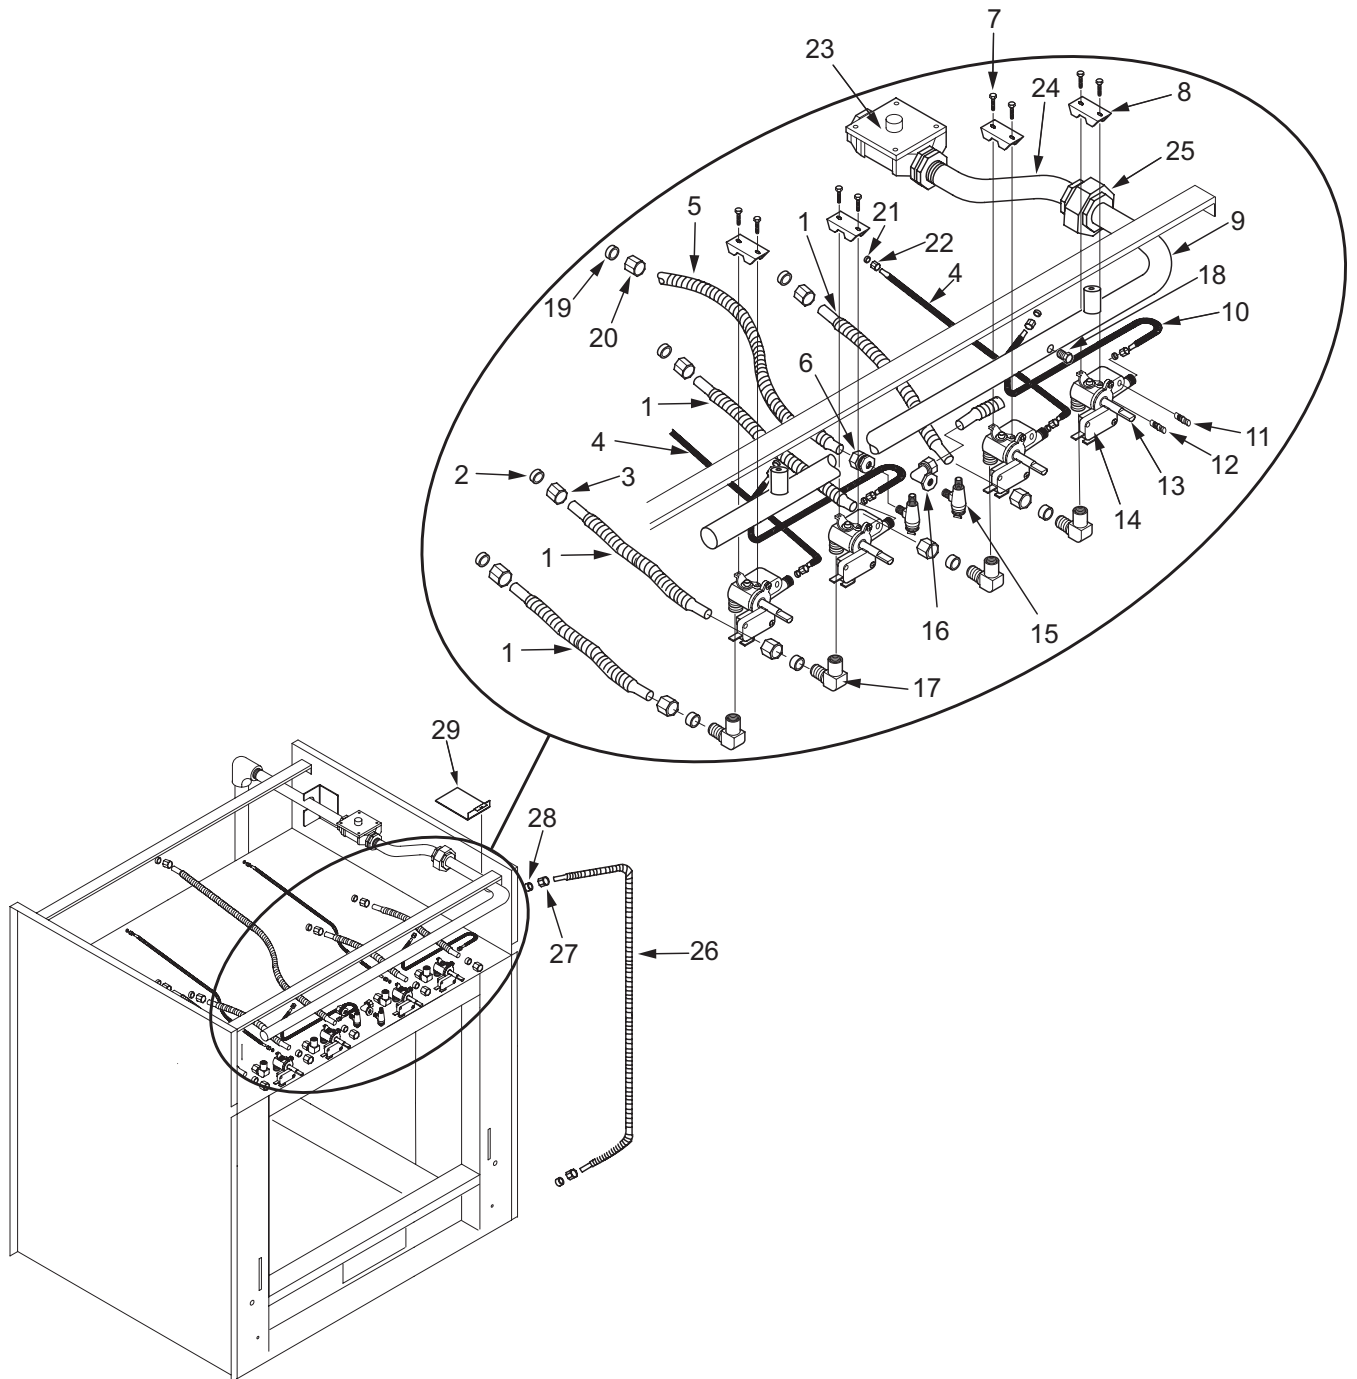

30" Range Manifold Parts List

Ref #	Part #	Description
1	803171	Flex Tubing Service Package 5/16" x 14"
2	807667	Ferrule, Sleeve Brass, 5/16"
3	807677	Nut, Compress Brass, 5/16"
4	801937	Flex Tubing Service Package 3/16" x 27"
5	803172	Flex Tubing Service Package 3/8" x 42"
6	714361	Connector, 3/8"
7	722133	Screw, Hex Head
8	720885	Bracket, Valve Mounting
9	804417	Manifold (R304)
10	801936	Flex Tubing Service Package 3/16" x 16"
11	800892	Orifice, Bypass Inner, Natural Gas
	800055	Orifice, Bypass Inner, LP Gas
12	800884	Orifice, Bypass Outer, Natural Gas
	800054	Orifice, Bypass Outer, LP Gas
13	809153	Burner Valve & Switch Assy, Nat
	809154	Valve, Burner, LP Gas
14	807141	Valve, Switch
15	720330	Valve, Shut Off, Oven
16	719393	Elbow, Brass 3/8"
17	722278	Elbow, Adapter, Compression
18	719370	Plug, Hex Head, 1/8"
19	807668	Ferrule, 3/8"
20	807678	Nut, 3/8"
21	807665	Ferrule, 3/16"
22	720888	Fitting, 3/16"
23	723350	Regulator, 3/4" Convertible
	801358	Regulator, 1/2" Convertible
24	722832	Pipe, Offset
25	719033	Union, 1/2" Black
26	803169	Flex Tubing Service Package 3/8" x 48"
27	807678	Nut, Compressed Brass, 3/8"
28	807668	Ferrule, Sleeve, Brass 3/8"
29	786977	Shield, Corner Wire

Not Shown

806376	Wiring Harness, Manifold R304
806377	Wiring Harness, Rear R304
807098	Harness Rpl Component, R304

30" Range Manifold View