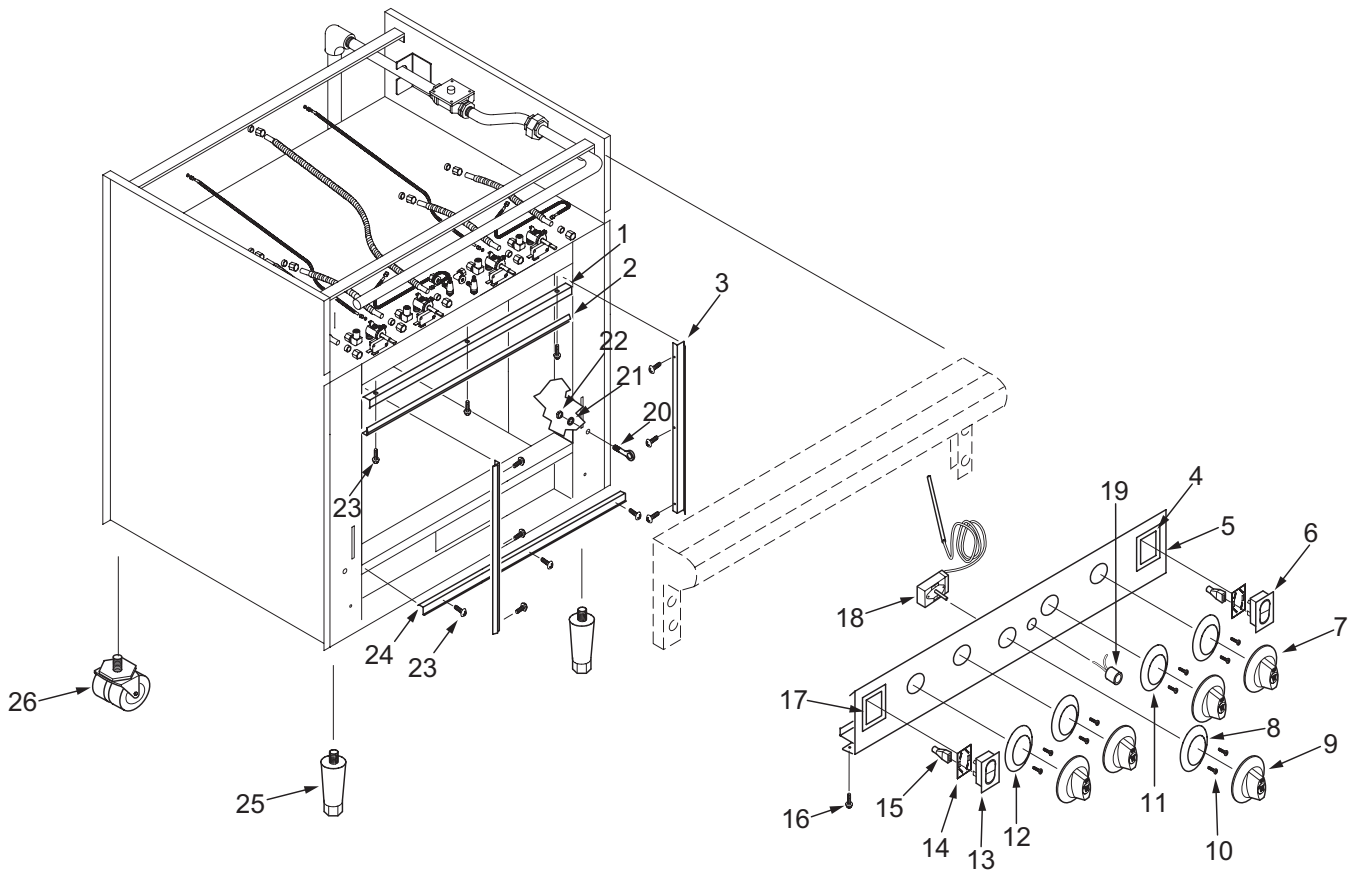

30" Range Front Panel Parts List

Ref #	Part #	Description
1	766543	Baffle, Broiler
2	720690	Seal, Door Top (See SN Breaks)
	803809	Gasket, Door 30" (See SN Breaks)
3	720692	Seal, Door Side (See SN Breaks)
	803809	Gasket, Door 30" (See SN Breaks)
4	722712	Label, Fan Switch
5	766423	Panel, Front R304 (See SN Breaks)
		Also need to order # 722712 and # 722713
	801078	Panel, Front R304 (See SN Breaks)
		Also need to order # 722712 and # 722713
6	720815	Switch, Oven Fan
7	720879	Knob, Control, Red (See SN Breaks)
	801312	Knob, Surface Burner Valve, Red (See SN Breaks)
	720880	Knob, Control, Black (See SN Breaks)
	801313	Knob, Surface Burner Valve, Red (See SN Breaks)
8	718146	Bezel, Thermostat (See SN Breaks)
	801348	Bezel, w/Tick Mark (See SN Breaks)
9	720818	Knob, Oven Thermostat, Red (See SN Breaks)
	801308	Knob, Oven Therm, W/Broil, Red (See SN Breaks)
	720819	Knob, Oven Thermostat, Black (See SN Breaks)
	801309	Knob, Oven Therm, W/Broil, Black (See SN Breaks)
10	730076	Screw, #6-32 x 1/4"
11	801346	Bezel, Front (See SN Break)
12	801347	Bezel, Rear (See SN Break)
13	720816	Switch, Oven Light
14	722564	Shield, Switch Terminal
15	715142	Terminal, Command Dummy
16	730229	Screw, 10-24 X 1-1/2" Pan HD
17	722713	Label, Light Switch
18	714902	Thermostat, Oven
19	720017	Light, Indicator, Red, Oven
20	718195	Bolt, Trunion
	803579	Bolt, Trunion, Offset
	730310	Washer, Trunion Shim
21	730311	Washer, Lock
22	730513	Nut, Hex 3/8-16
23	730228	Screw #10-24 x 1/2"
24	720691	Seal, Door Bottom (See SN Breaks)
	803809	Gasket, Door 30" (See SN Breaks)
25	721013	Leg, Range, 3"
26	803436	Caster, Dual Wheel, 2"
		<u>Not Shown</u>
	803239	Wrench, Caster Adjusting
	805293	Bumper, Door

30" Range Front Panel View