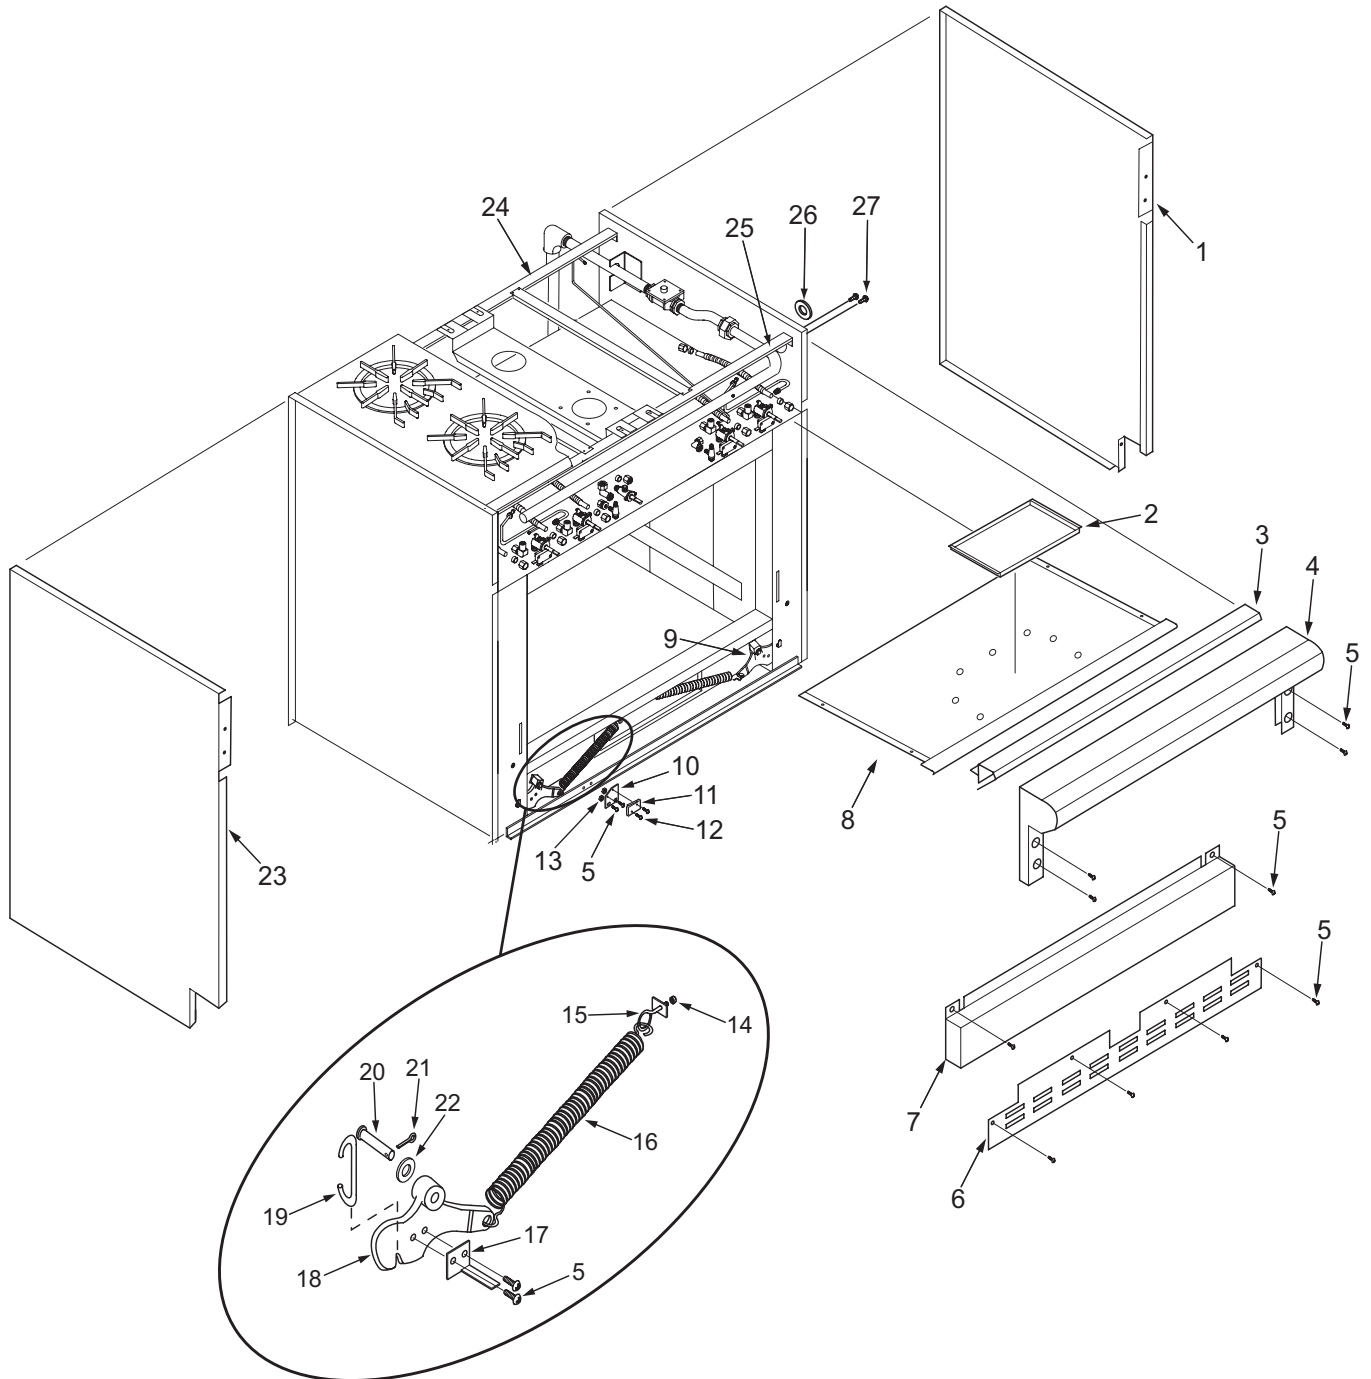

36" Range Dress Panels View

36" Range Top Parts List

<u>Ref #</u>	<u>Part #</u>	<u>Description</u>	<u>Ref #</u>	<u>Part #</u>	<u>Description</u>
1	720829	Grate, Spider (See SN Breaks)	30	809183	Burner, Infrared Assy, Griddle/Char
	809099	Grate, Spider (See SN Breaks)	31	800048	Orifice, IR Charbroiler, Natural Gas
2	722421	Grate Foot Pad (See SN Breaks)		800050	Orifice, IR Charbroiler, LP Gas
3	722422	Washer, Silicone, Spider Grate (See SN Breaks)	32	800258	Elbow, 3/8" x 3/8"
			33	786978	Baffle, Burner Front
4	800041	Burner, Inner Head, Black Enamel	34	786129	Spacer, IR Burner
	720801	Burner, Inner Head, Plated	35	786029	Bracket, Sparker
5	720887	Base, Inner Burner (See SN Breaks)	36	714415	Sparker
	800044	Burner, Inner Base, Black Enamel (See SN Breaks)	37	801265	Single Griddle Cover Kit - 11" Griddle (See SN Breaks)
				809311	Griddle Cover - 11" New Style Griddle
6	720803	Burner, Outer (See SN Breaks)		801266	Double Griddle Cover Kit - 22" Griddle Old Style Griddle Cover & BackSplash (See SN Breaks)
	801150	Cap, Burner, Outer Head, Black Enamel		809312	Griddle Cover - 22" New Style (See SN Breaks)
7	720802	Ring, Cross (See SN Breaks)			Griddle Assembly, 11"
	801151	Ring, Burner, Inner Base, Black Enamel	38	802508	Griddle Assembly, 22"
8	803965	Burner Ring/Cap, Service Package		800067	Seal, Griddle, 20"
9	766446	Top, Pressed Stl Porc (See SN Breaks)	39	800066	Seal, Griddle, 9"
	805519	Top, Pressed Steel (See SN Breaks)	40	800048	Orifice, IR Charbroiler, Natural Gas
			41	800050	Orifice, IR Charbroiler, LP Gas
10	801149	Burner, Body Assy	42	786127	Baffle, Griddle
11	806483	Service Components, Electrode	43	803168	Flex Tubing Service Package 3/8" x 18"
12	722162	Screw, Phillips Head	44	770093	Valve, Solenoid (Coil Only)
13	807864	Holder, Jet Assembly	45	730229	Screw #10-24 x 1-1/2"
14	720886	Venturi	46	719376	Elbow, Brass 3/8"
15	730228	Screw #10-24 x 1/2"		719377	Fitting, Straight 3/8"
16	800882	Orifice, Inner Burner, Natural Gas	47	804404	Holder, Single Solenoid
	800052	Orifice, Inner Burner, LP Gas	48	756302	Holder, Double Solenoid
17	720900	Fitting, Inner Orifice		803167	Flex Tubing Service Package 3/8" x 12"
18	807598	Spring	49	807622	Valve, Single Solenoid, w/fittings
19	720822	Ring		807623	Valve, Double Solenoid, w/fittings
20	719566	Sleeve, 1/4" Fiberglass	50	804230	Grate, Wok, (See SN Breaks)
21	800872	Orifice, Outer Burner, Natural Gas	51	800146	S Grate, Rear (See SN Breaks)
	800051	Orifice, Outer Burner, LP Gas		804229	S Grate, Rear (See SN Breaks)
22	767615	Panel, Burner Support	52	800137	S Grate, Front (See SN Breaks)
23	809019	Burner Assembly - Also need to order # 806483		804228	S Grate, Front (See SN Breaks)
24	762215	Back Splash, Decorative	53	800010	S Grate Spacer (See SN Breaks)
25	759715	Cover, Charbroiler/Griddle, 11"	54	804711	Shield, Charbroiler Electrode
26	803581	Rack - Charbroiler Assy			
27	769593	Frame, Charbroiler			
28	722631	Screen, Reverberator			
29	762444	Plate, Blank Off			

Not Shown

722218	Hook, Porcelain Top Remover
767627	Spacer, Burner Support
807066	Shield, Rubber - Electrode