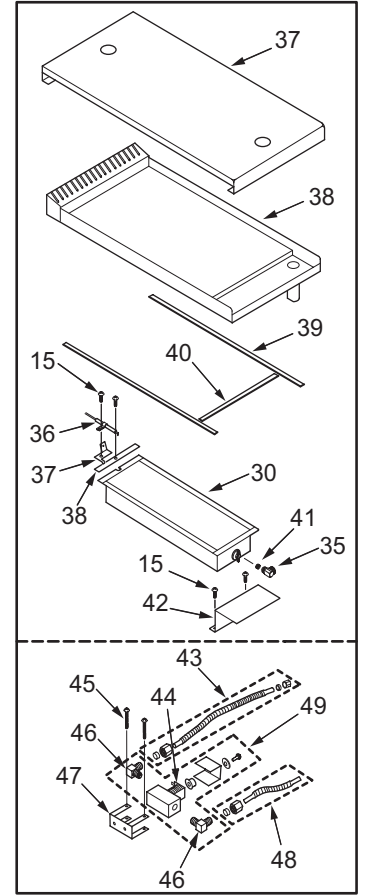

36" Range Top View

IR Griddle