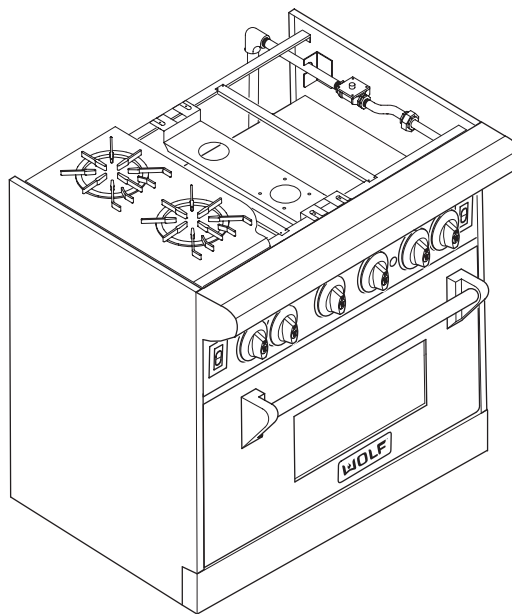

36" Range Top View

IR Griddle