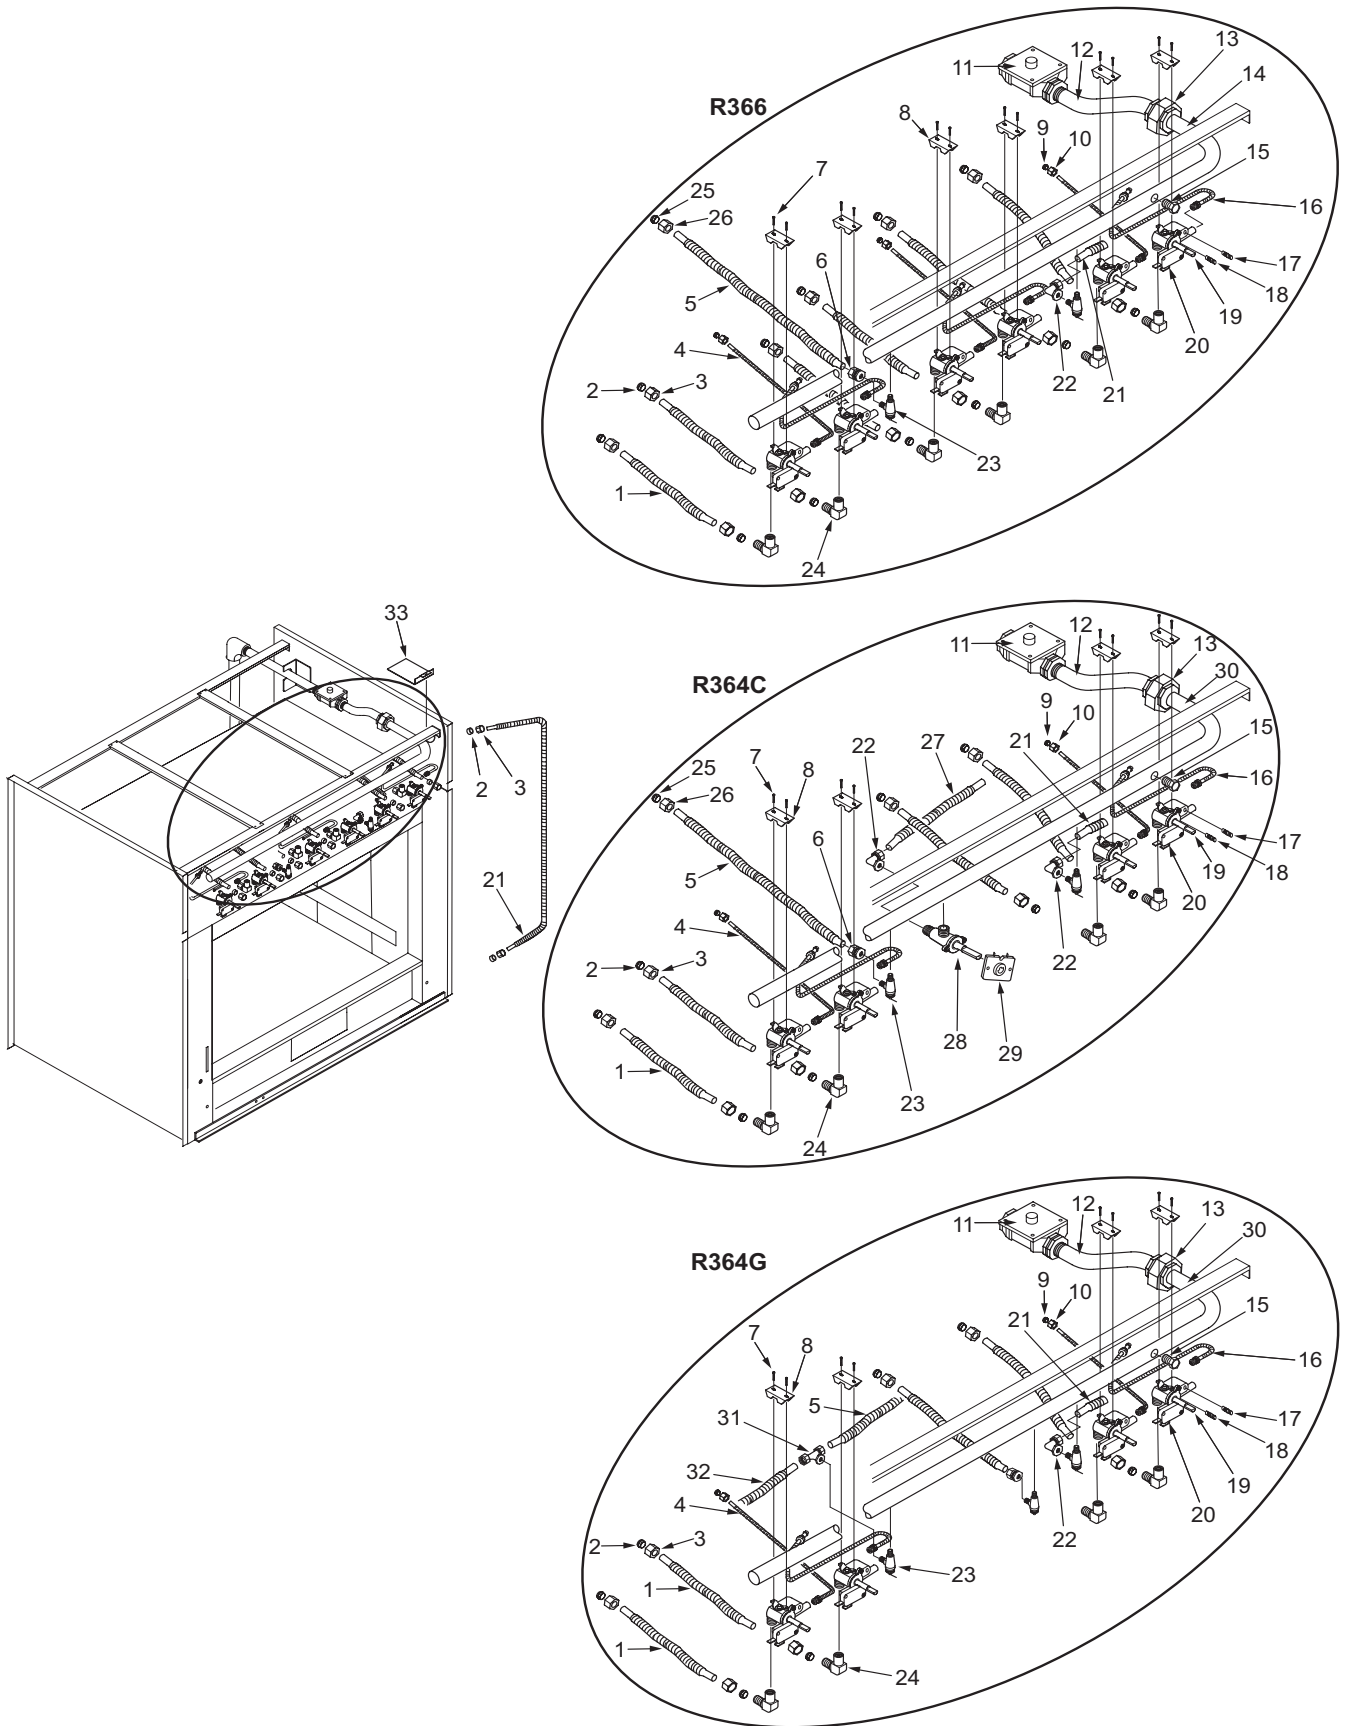

36" Range Manifold Parts List

<u>Ref #</u>	<u>Part #</u>	<u>Description</u>
1	803171	Flex Tubing Service Package 5/16" x 14"
2	807667	Ferrule, Sleeve Brass
3	807677	Nut, Compress Brass
4	801937	Flex Tubing Service Package 3/16 x 27"
5	803172	Flex Tubing Service Package 3/8" x 42"
6	714361	Connector, 3/8"
7	722133	Screw, Hex Head
8	720885	Bracket, Valve Mounting
9	807665	Ferrule, 3/16"
10	720888	Fitting, 3/16"
11	723350	Regulator,, Pressure Convertible 3/4"
	801358	Regulator, 1/2" Convertible
12	722832	Pipe, Offset
13	719033	Union, 1/2" Black
14	804418	Manifold (R366)
15	719370	Plug, Hex Head, 1/8"
16	801936	Flex Tubing Service Package 3/16" x 16"
17	800892	Orifice, Bypass Inner, Natural Gas
	800055	Orifice, Bypass Inner, LP Gas
18	800884	Orifice, Bypass Outer, Natural Gas
	800054	Orifice, Bypass Outer, LP Gas
19	809153	Burner Valve & Switch Assy, Nat
	809154	Valve, Burner, LP Gas
20	807141	Valve, Switch
21	803169	Flex Tubing Service Package 3/8" x 48"
22	719393	Elbow, Brass, 3/8"
23	720330	Valve, Shut Off, Oven
24	722278	Elbow, Adapter, Compression
25	807668	Ferrule, 3/16"
26	807678	Nut, 3/8"
27	803167	Flex Tubing Service Package 3/8" x 12"
28	722413	Valve, Brass
29	713810	Switch, Valve Ignition
30	804418	Manifold (R366)
	805655	Manifold (R364C)
	805654	Manifold R364G)
31	714296	Tee
32	803168	Flex Tubing Service Package 3/8" x 18"
33	786977	Shield, Corner Wire

Not Shown

806378	Wiring Harness, Manifold, R366
806379	Wiring Harness, Rear, R366
806380	Wiring Harness, Manifold, R34C
806381	Wiring Harness, Rear, R34C
806382	Wiring Harness, Manifold, R364G
806383	Wiring Harness, Rear, R364G
807099	Harness Rpl Component, R366
807100	Harness Rpl Component, R364C
807101	Harness Rpl Component, R364G

36" Range Manifold View