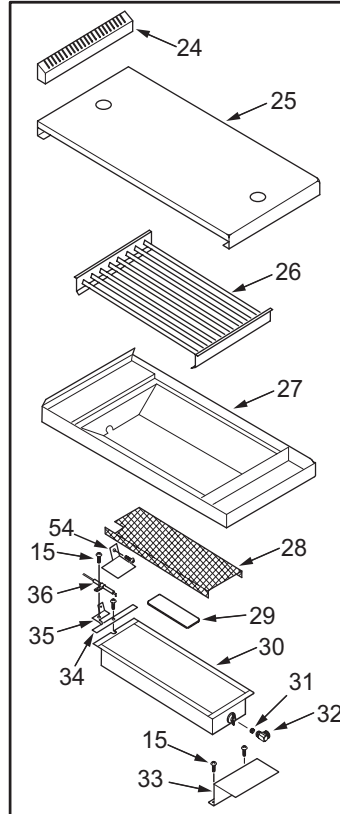

IR Charbroiler