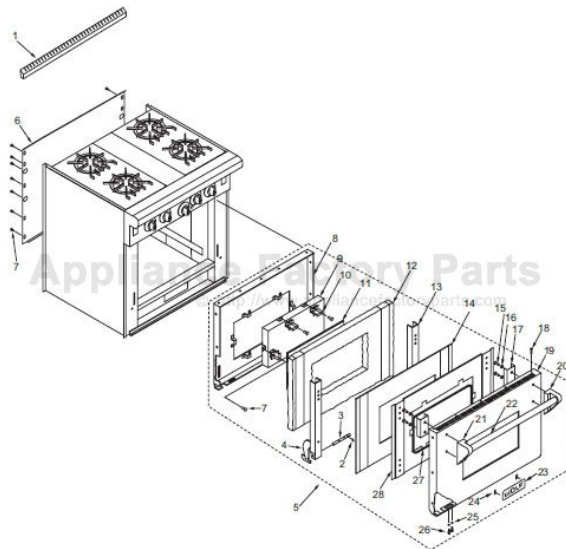

[Find Your Wolf Electric Range Parts - Select From 82 Models](#)

----- Manual continues below -----