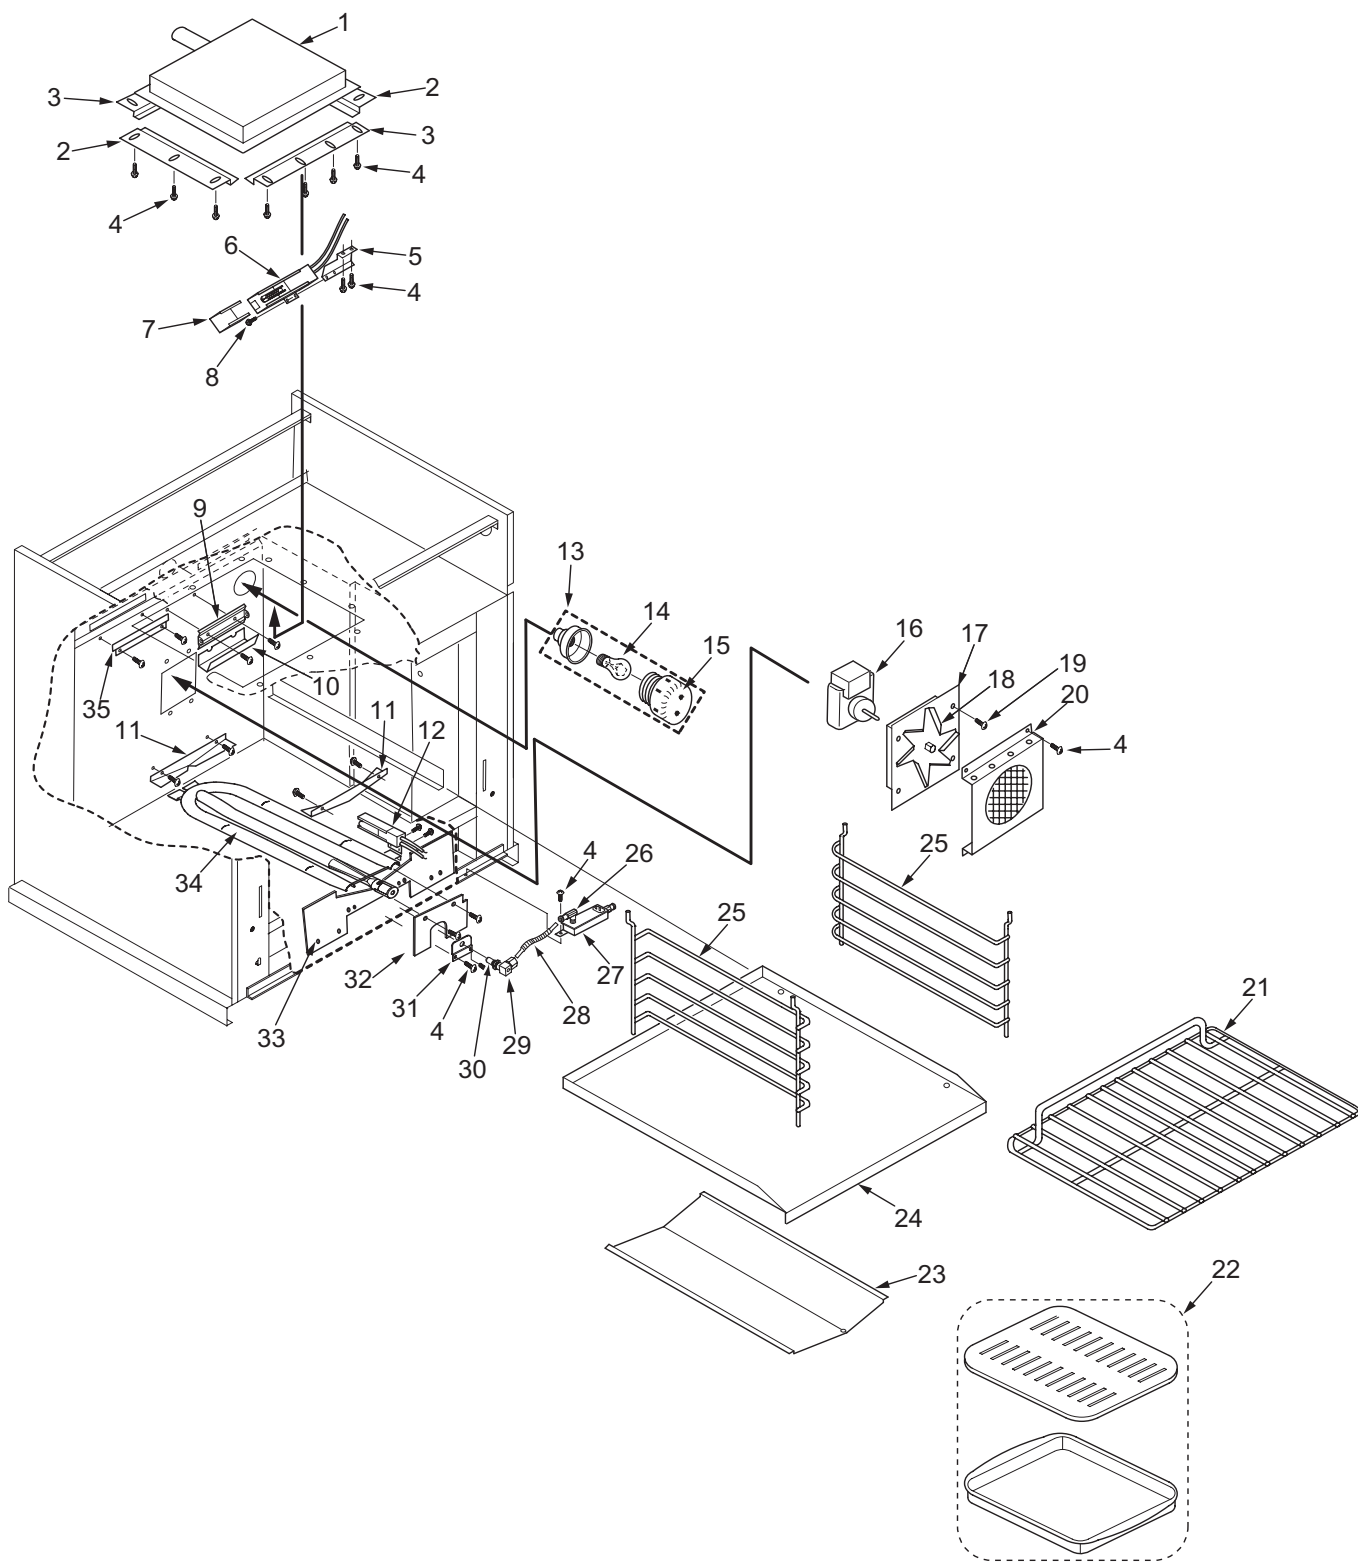

36" Range Oven Parts List

<u>Ref #</u>	<u>Part #</u>	<u>Description</u>
1	720761	Burner, Infrared Oven
2	766479	Bracket, Burner Left/Right
3	766592	Bracket, Burner Front/Rear
4	730228	Screw, #10-24 x 1/2"
5	766499	Bracket, Igniter, IR Range
6	723060	Igniter, Hot Surface
7	801690	Cover, Igniter Shield, Range
8	730230	Screw #8-32 x 3/8"
9	806873	Thermo Bulb Housing Assembly
10	806873	Thermo Bulb Housing Assembly
11	800120	Oven Deflector Rest
12	718601	Igniter, Norton
13	720696	Lamp, Oven Assembly
14	342766	Lamp, Oven 40w, 120v
15	720830	Lens
16	715221	Motor, Fan Oven
17	766451	Plug, Motor Mount
18	800628	Blade, Convection Fan
19	730229	Screw, #10-24 x 1-1/2"
20	766456	Cover, Blower Oven
21	720841	Rack, Oven 36" Range
22	714502	Pan, Broiler
23	766420	Deflector, Oven Bottom Range
24	767626	Panel, Oven Bottom 36" (See SN Break)
	803544	Panel, Oven Bottom 36" (See SN Break)
25	720682	Rack, Guide
26	719393	Elbow, Brass 3/8"
27	803254	Valve, Oven Safety Single Hole
28	803166	Flex Tubing Service Package 3/8" x 6"
29	719385	Orifice Holder
30	800071	Orifice, Lg Oven, Natural Gas, #36
	803882	Orifice, Lg Oven, LP, 1.65 Mm
31	807734	Orifice Bracket, Range
32	807861	Baffle, Lower Front
33	803973	Heatsink
34	803814	Burner Tube, Oven (See SN Break)
	807729	Buner Tube, Bake (See SN Break)
35	766546	Baffle, Flue Range

36" Range Oven View