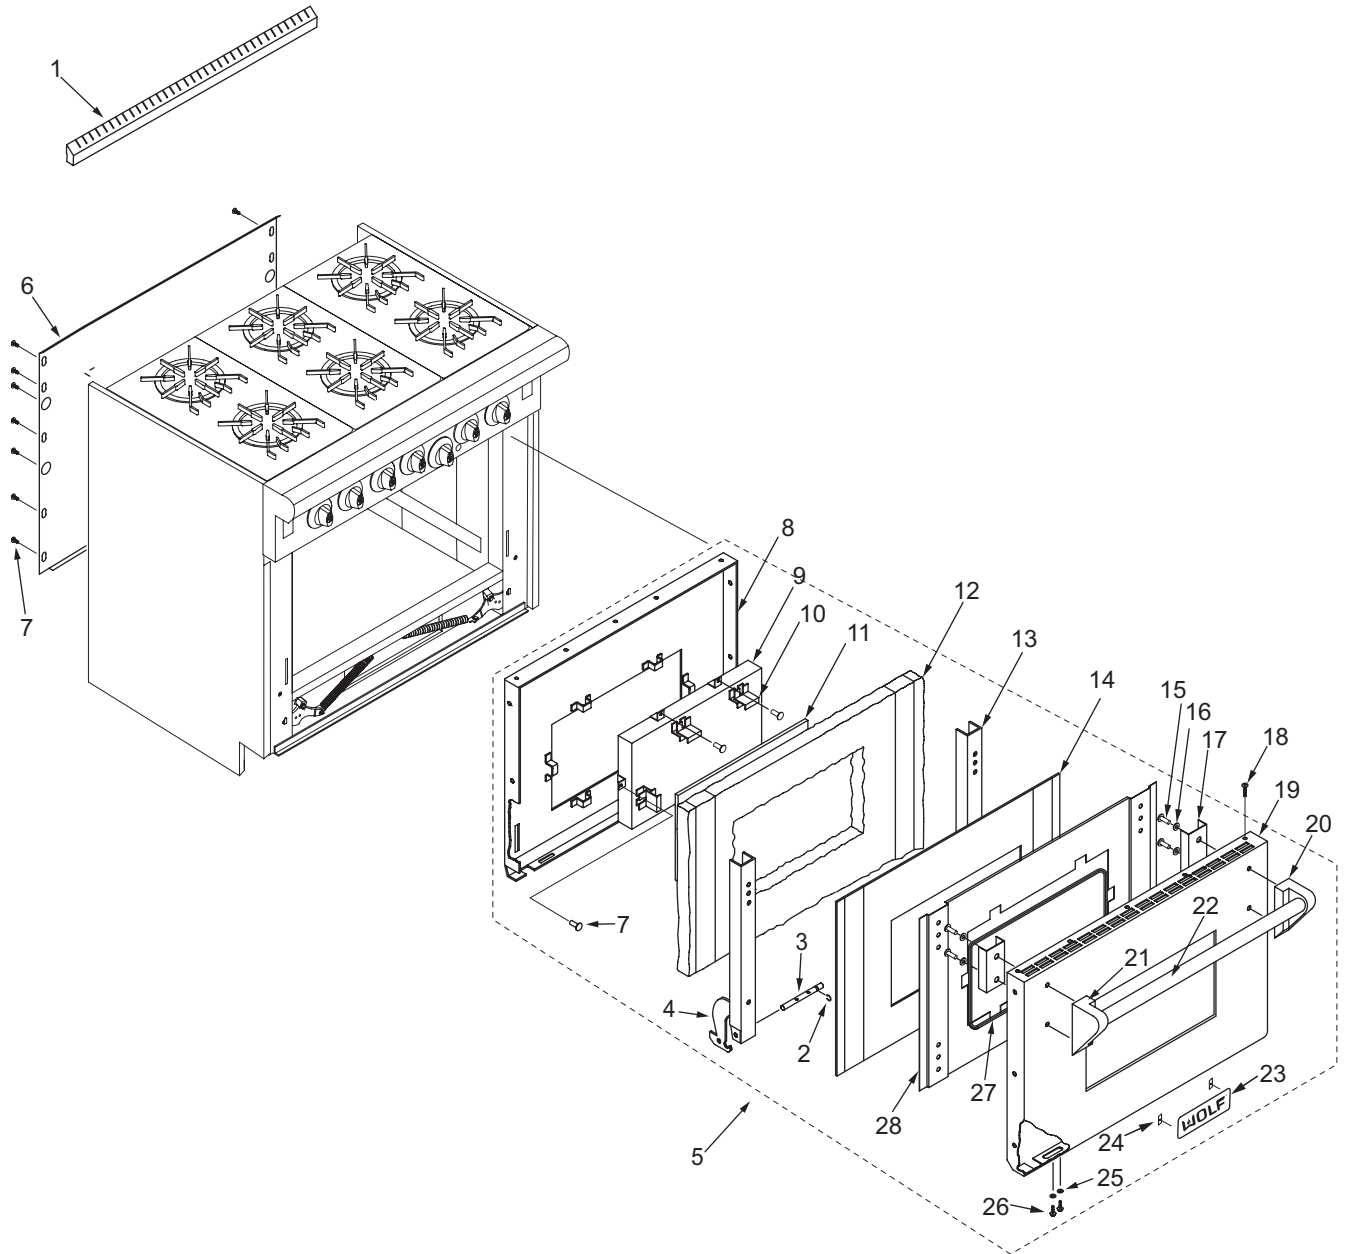

36" Range Door and Riser View

36" Range Door Parts List (Starting with Serial Number 17000000)

<u>Ref #</u>	<u>Part #</u>	<u>Description</u>
1		*Special Order, Call Factory Parts Department
		Door, Oven Assy, 36" Door Assy. SS
2	809662	Liner, 36" Door-Range, SVCE
3	809637	Hinge Hydraulic, SVCE
4	809658	Hinge, Spring, 36"SVCE
5	809667	Clip, Oven Glass Retainer, SVCE
6	730228	Screw, #10-24 x 1/2"
7	809651	Window, Oven Door Large, SVCE
8	809664	Glass, Oven Door, Large, SVCE
9	809661	Insulation, Blkt, 36", SVCE
10	809639	Bracket Assy, End Cap, Range, SVCE
11	730141	Screw, 1/4-20" x 1/2"
12	809640	Handle End Cap, Right, SVCE
13	809641	Handle End Cap, Left, SVCE
14	804396	8-32x .375 Set Screw
15	809659	Handle Bar, 36", SVCE
16	800925	Logo, Wolf, Large
17	809656	Door, Skin - 36" Logo Assy, SVCE
18	809663	J-Trim, Oven Window Lg, SVCE
19	809660	Baffle, 36" Door - Range SVCE
20	803273	Pin, Pilot
21	809373	Retainer, Hinge, SVCE
22	730239	Screw, #8x3/8"
23	803372	#10-16 X 1/2" Screw CR Truss HD
	804789	Washer, Fiber
24	801541	8-18 X 1/2" Screw TYPE B H/W/HD

NOTE: Door and door components starting with serial number 17000000. See page 18 & 19 for door and door components prior to serial number 17000000.