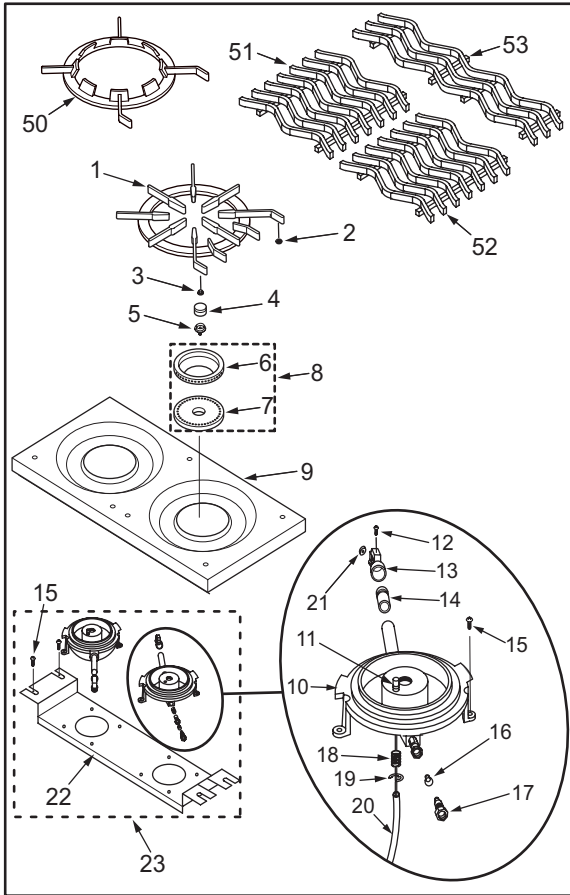

36" Range Top View

Surface Burner