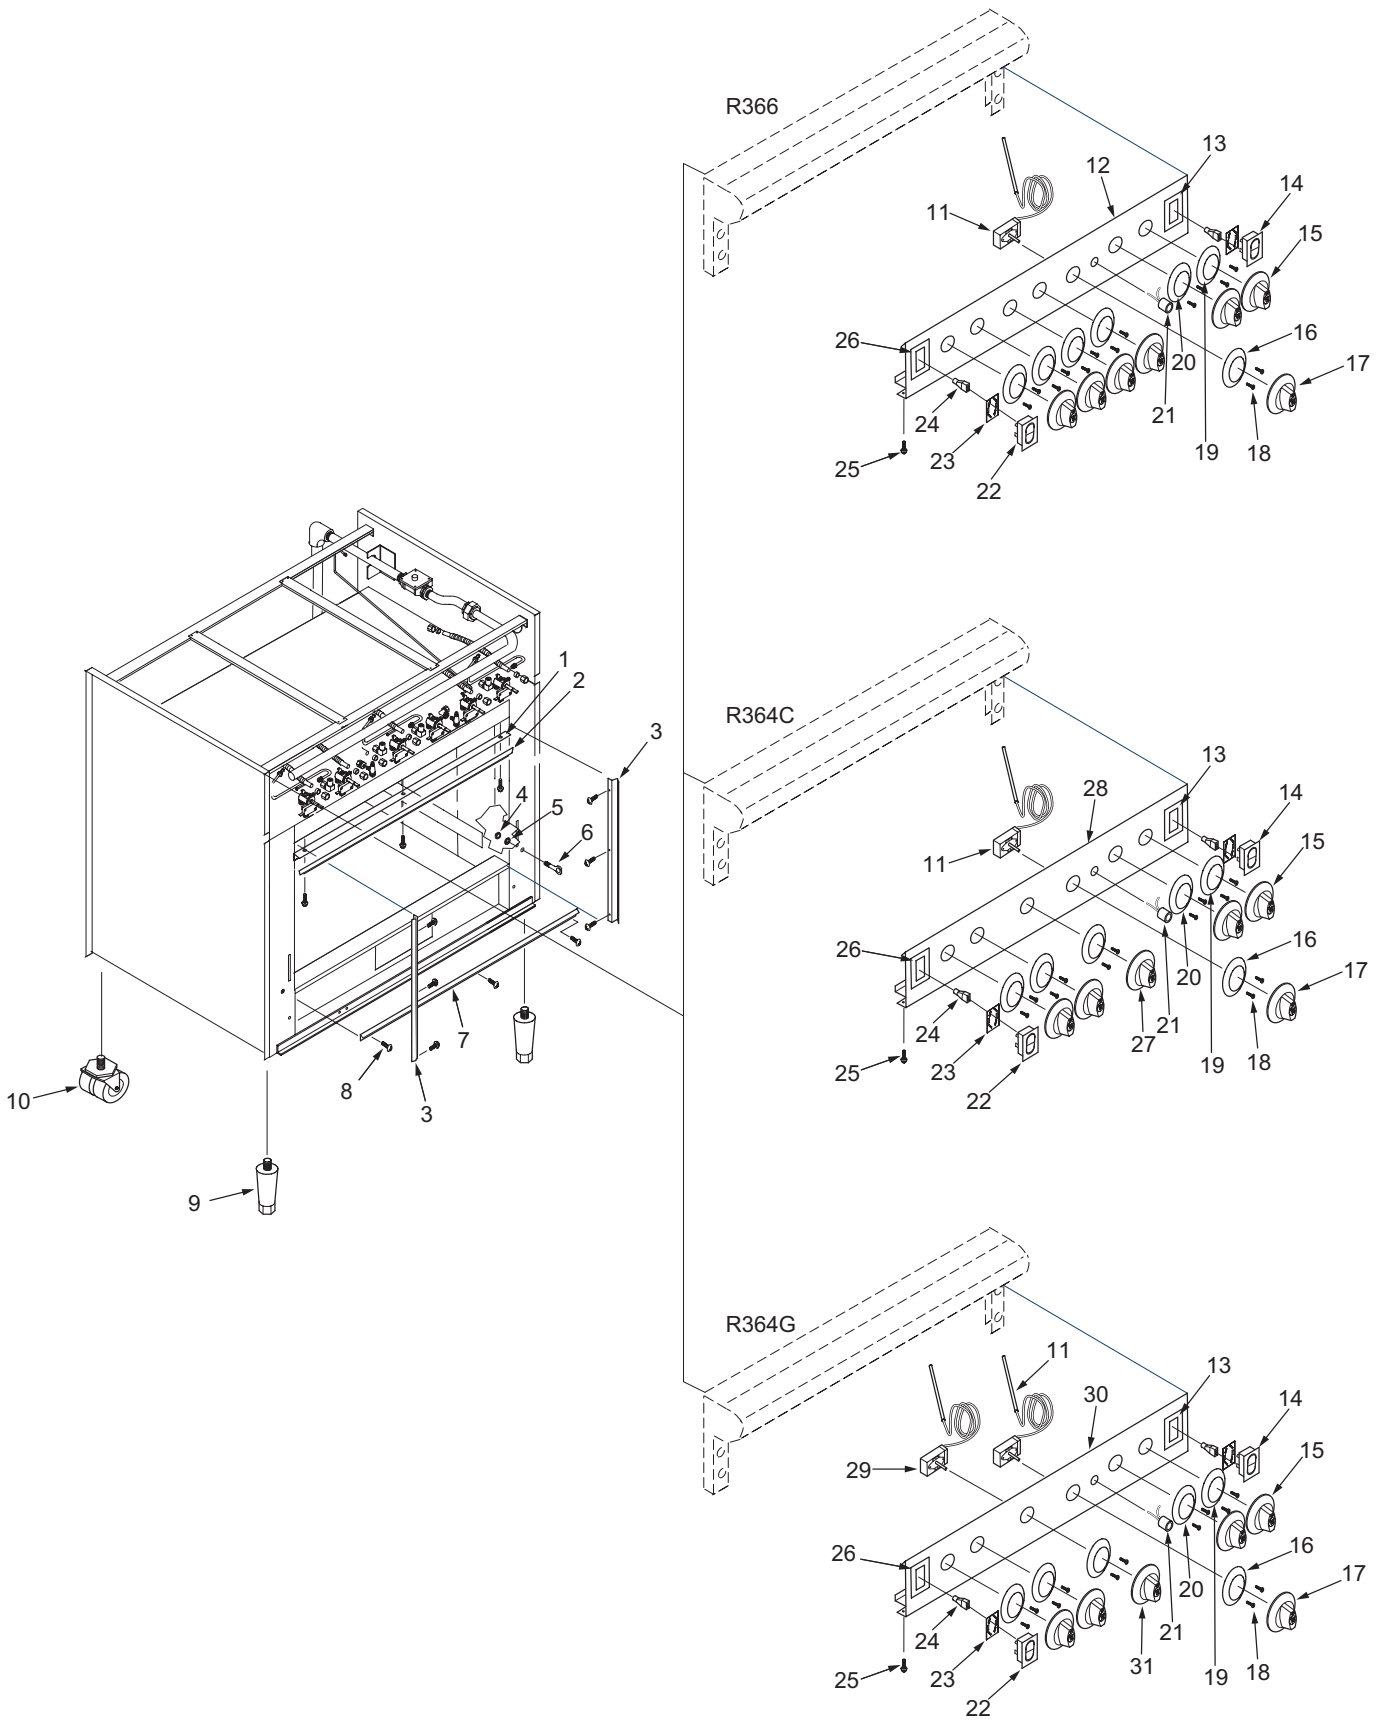

Not Shown

803239 Wrench, Caster Adjusting

36" Range Front Panel View

36" Range Manifold Parts List

<u>Ref #</u>	<u>Part #</u>	<u>Description</u>
1	803171	Flex Tubing Service Package 5/16" x 14"
2	807667	Ferrule, Sleeve Brass
3	807677	Nut, Compress Brass
4	801937	Flex Tubing Service Package 3/16 x 27"
5	803172	Flex Tubing Service Package 3/8" x 42"
6	714361	Connector, 3/8"
7	722133	Screw, Hex Head
8	720885	Bracket, Valve Mounting
9	807665	Ferrule, 3/16"
10	720888	Fitting, 3/16"
11	723350	Regulator,, Pressure Convertible 3/4"
	801358	Regulator, 1/2" Convertible
12	722832	Pipe, Offset
13	719033	Union, 1/2" Black
14	804418	Manifold (R366)
15	719370	Plug, Hex Head, 1/8"
16	801936	Flex Tubing Service Package 3/16" x 16"
17	800892	Orifice, Bypass Inner, Natural Gas
	800055	Orifice, Bypass Inner, LP Gas
18	800884	Orifice, Bypass Outer, Natural Gas
	800054	Orifice, Bypass Outer, LP Gas
19	809153	Burner Valve & Switch Assy, Nat
	809154	Valve, Burner, LP Gas
20	807141	Valve, Switch
21	803169	Flex Tubing Service Package 3/8" x 48"
22	719393	Elbow, Brass, 3/8"
23	720330	Valve, Shut Off, Oven
24	722278	Elbow, Adapter, Compression
25	807668	Ferrule, 3/16"
26	807678	Nut, 3/8"
27	803167	Flex Tubing Service Package 3/8" x 12"
28	722413	Valve, Brass
29	713810	Switch, Valve Ignition
30	804418	Manifold (R366)
	805655	Manifold (R364C)
	805654	Manifold R364G)
31	714296	Tee
32	803168	Flex Tubing Service Package 3/8" x 18"
33	786977	Shield, Corner Wire