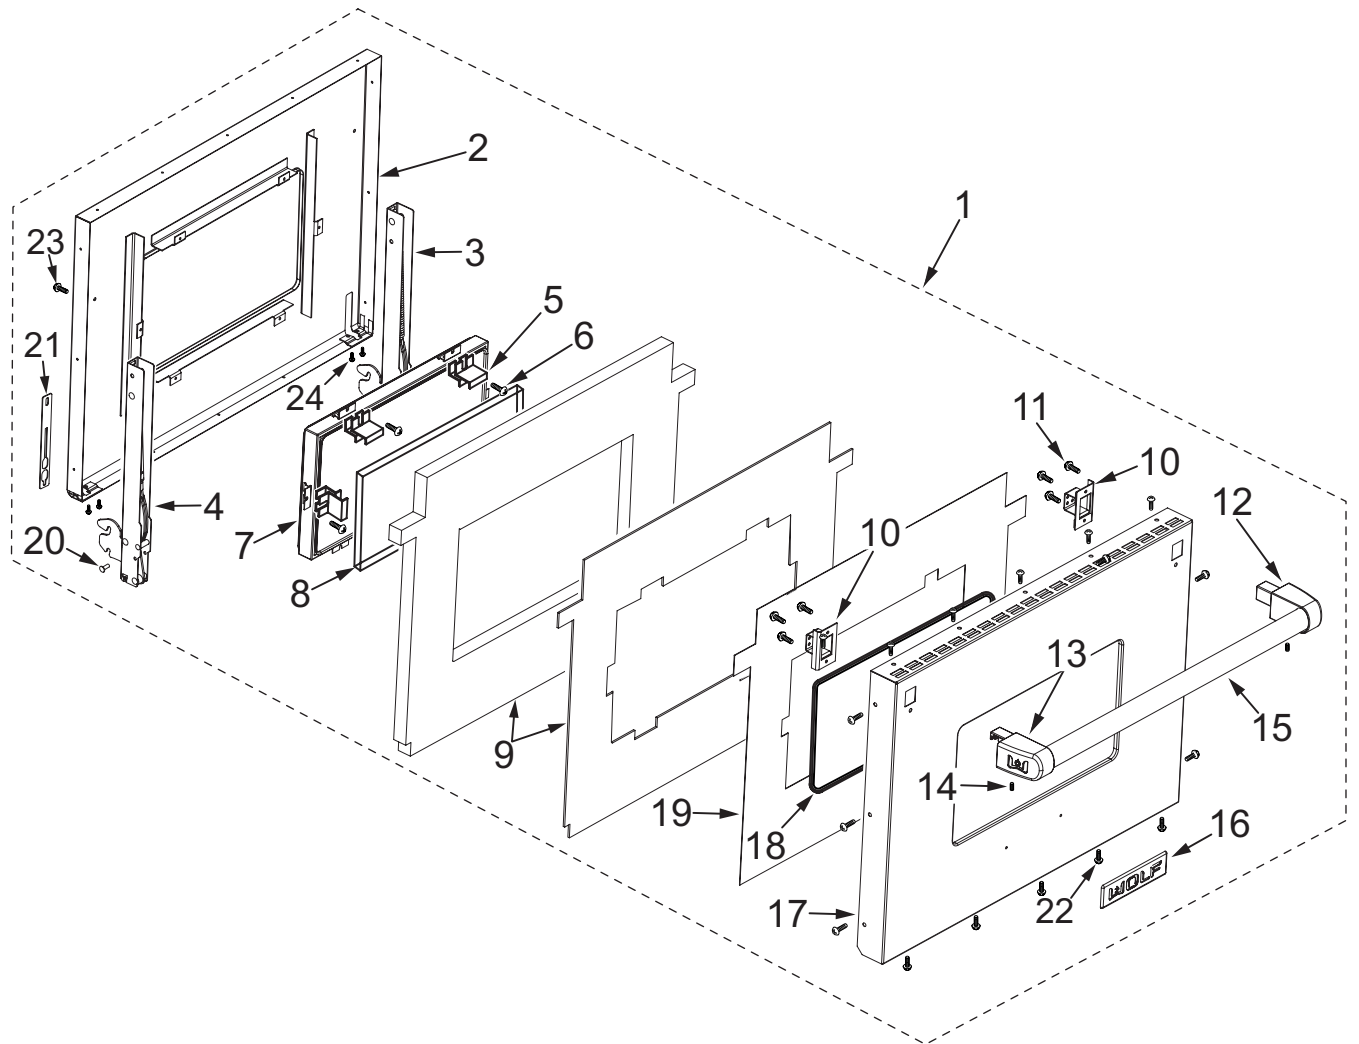

36" Range Door and Riser View

36" Range Door Parts List (Starting with Serial Number 17000000)

<u>Ref #</u>	<u>Part #</u>	<u>Description</u>
1		*Special Order, Call Factory Parts Department
		Door, Oven Assy, 36" Door Assy. SS
2	809662	Liner, 36" Door-Range, SVCE
3	809637	Hinge Hydraulic, SVCE
4	809658	Hinge, Spring, 36"SVCE
5	809667	Clip, Oven Glass Retainer, SVCE
6	730228	Screw, #10-24 x 1/2"
7	809651	Window, Oven Door Large, SVCE
8	809664	Glass, Oven Door, Large, SVCE
9	809661	Insulation, Blkt, 36", SVCE
10	809639	Bracket Assy, End Cap, Range, SVCE
11	730141	Screw, 1/4-20" x 1/2"
12	809640	Handle End Cap, Right, SVCE
13	809641	Handle End Cap, Left, SVCE
14	804396	8-32x .375 Set Screw
15	809659	Handle Bar, 36", SVCE
16	800925	Logo, Wolf, Large
17	809656	Door, Skin - 36" Logo Assy, SVCE
18	809663	J-Trim, Oven Window Lg, SVCE
19	809660	Baffle, 36" Door - Range SVCE
20	803273	Pin, Pilot
21	809373	Retainer, Hinge, SVCE
22	730239	Screw, #8x3/8"
23	803372	#10-16 X 1/2" Screw CR Truss HD
	804789	Washer, Fiber
24	801541	8-18 X 1/2" Screw TYPE B H/W/HD

NOTE: Door and door components starting with serial number 17000000. See page 18 & 19 for door and door components prior to serial number 17000000.

36" Range Door View (Starting with Serial Number 17000000)