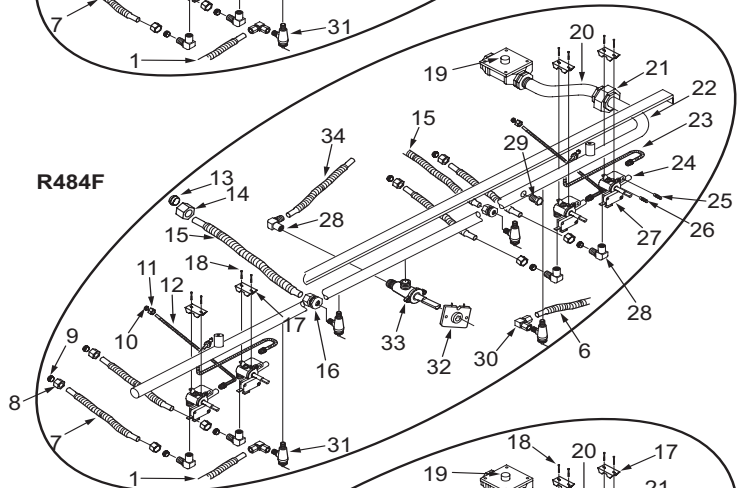

48" Range Manifold Parts List (2 of 2)

<u>Ref #</u>	<u>Part #</u>	<u>Description</u>
1	803169	Flex Tubing Service Package 3/8" x 48"
2	714369	Bushing, Snap 1/2"
3	786977	Shield, Corner Wire
4	807667	Ferrule, Sleeve Brass
5	807677	Nut, Compress Brass
6	803172	Flex Tubing Service Package 3/8" x 42"
7	803171	Flex Tubing Service Package 5/16" x 14"
8	807677	Nut, Compress Brass
9	807667	Ferrule, Sleeve Brass
10	807665	Ferrule, 3/16"
11	720888	Fitting, 3/16"
12	801937	Flex Tubing Service Package 3/16 x 27"
13	807668	Ferrule, 3/8"
14	807678	Nut, 3/8"
15	803172	Flex Tubing Service Package 3/8 x 42"
16	714361	Connector, 3/8"
17	720885	Bracket, Valve Mounting
18	722133	Screw, Hex Head
19	723350	Regulator, Pressure Convertible 3/4"
	801358	Regulator, 1/2" Convertible
20	722832	Pipe, Offset
21	719033	Union, 1/2" Black
22	805673	Manifold (R484CG)
	805674	Manifold (R484DC)
	805675	Manifold (R484DG)
	805676	Manifold (R484F)
23	801936	Flex Tubing Service Package 3/16 x 16"
24	809153	Burner Valve & Switch Assy, Nat
	809154	Valve, Burner, LP Gas
25	800892	Orifice, Bypass Inner, Natural Gas
	800055	Orifice, Bypass Inner, LP Gas
26	800884	Orifice, Bypass Outer, Natural Gas
	800054	Orifice, Bypass Outer, LP Gas
27	807141	Valve, Switch
28	719393	Elbow, Brass 3/8"
29	719370	Plug, Hex Head, 1/8"
30	722278	Elbow, Adapter, Compression
31	720330	Valve, Shut Off, Oven
32	713810	Switch, Valve Ignition
33	722413	Valve, Brass
34	803167	Flex Tubing Service Package 3/8 x 12"
35	801812	Pipe, Manifold 48" Range 2B
		Charboiler/French Top
	804424	Manifold (R482CF)

Not Shown

806392	Wiring Harness - Manifold, R484DC
806393	Wiring Harness - Rear, R484DC
806390	Wiring Harness - Manifold, R484CG
806391	Wiring Harness - Rear, R484CG
806396	Wiring Harness - Manifold, R484F
806397	Wiring Harness - Rear, R484F
806398	Wiring Harness - Manifold, R482CF
806399	Wiring Harness - Rear, R482CF

48" Range Manifold View (2 of 2)

**NOTE: SEE PRECEDING PAGE FOR
ADDITIONAL 48" RANGE
MANIFOLD VIEWS**