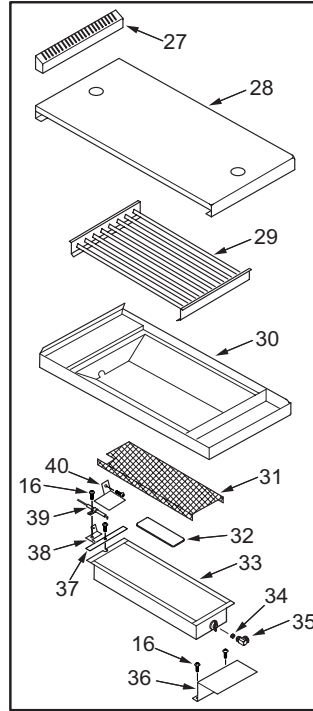

IR Charbroiler