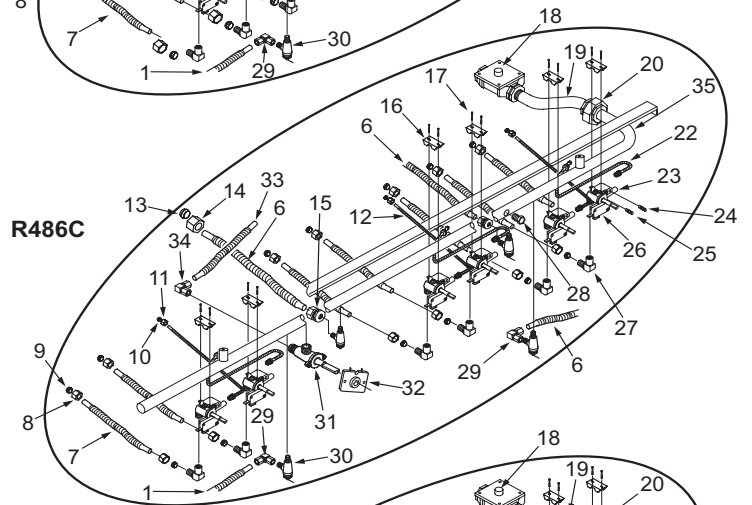

48" Range Manifold View (1 of 2)

**NOTE: SEE FOLLOWING PAGE FOR
ADDITIONAL 48" RANGE
MANIFOLD VIEWS**

48" Range Manifold Parts List (2 of 2)

Ref #	Part #	Description
1	803169	Flex Tubing Service Package 3/8" x 48"
2	714369	Bushing, Snap 1/2"
3	786977	Shield, Corner Wire
4	807667	Ferrule, Sleeve Brass
5	807677	Nut, Compress Brass
6	803172	Flex Tubing Service Package 3/8" x 42"
7	803171	Flex Tubing Service Package 5/16" x 14"
8	807677	Nut, Compress Brass
9	807667	Ferrule, Sleeve Brass
10	807665	Ferrule, 3/16"
11	720888	Fitting, 3/16"
12	801937	Flex Tubing Service Package 3/16 x 27"
13	807668	Ferrule, 3/8"
14	807678	Nut, 3/8"
15	803172	Flex Tubing Service Package 3/8 x 42"
16	714361	Connector, 3/8"
17	720885	Bracket, Valve Mounting
18	722133	Screw, Hex Head
19	723350	Regulator, Pressure Convertible 3/4"
	801358	Regulator, 1/2" Convertible
20	722832	Pipe, Offset
21	719033	Union, 1/2" Black
22	805673	Manifold (R484CG)
	805674	Manifold (R484DC)
	805675	Manifold (R484DG)
	805676	Manifold (R484F)
23	801936	Flex Tubing Service Package 3/16 x 16"
24	809153	Burner Valve & Switch Assy, Nat
	809154	Valve, Burner, LP Gas
25	800892	Orifice, Bypass Inner, Natural Gas
	800055	Orifice, Bypass Inner, LP Gas
26	800884	Orifice, Bypass Outer, Natural Gas
	800054	Orifice, Bypass Outer, LP Gas
27	807141	Valve, Switch
28	719393	Elbow, Brass 3/8"
29	719370	Plug, Hex Head, 1/8"
30	722278	Elbow, Adapter, Compression
31	720330	Valve, Shut Off, Oven
32	713810	Switch, Valve Ignition
33	722413	Valve, Brass
34	803167	Flex Tubing Service Package 3/8 x 12"
35	801812	Pipe, Manifold 48" Range 2B
		Charboiler/French Top
	804424	Manifold (R482CF)

Not Shown

806392	Wiring Harness - Manifold, R484DC
806393	Wiring Harness - Rear, R484DC
806390	Wiring Harness - Manifold, R484CG
806391	Wiring Harness - Rear, R484CG
806396	Wiring Harness - Manifold, R484F
806397	Wiring Harness - Rear, R484F
806398	Wiring Harness - Manifold, R482CF
806399	Wiring Harness - Rear, R482CF