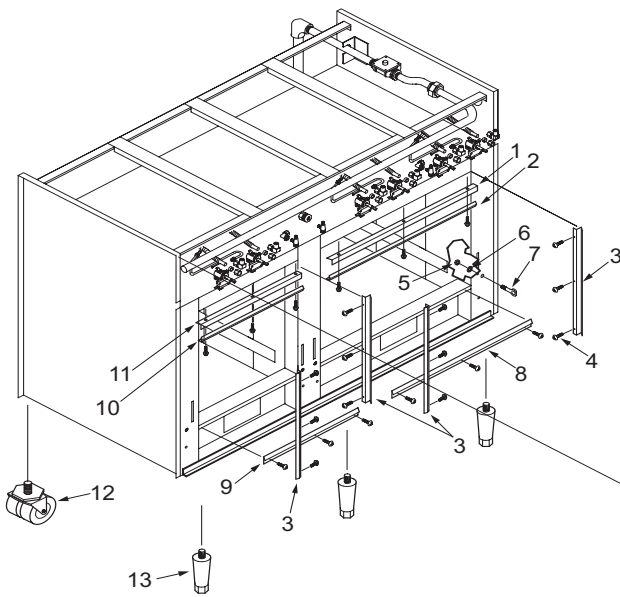

48" Range Control Panel View (2 of 2)

NOTE: SEE PRECEDING PAGE FOR ADDITIONAL 48" RANGE FRONT PANEL VIEWS

48" Range Manifold Parts List (1 of 2)

Ref #	Part #	Description
1	803169	Flex Tubing Service Package 3/8" x 48"
2	714369	Bushing, Snap 1/2"
3	786977	Shield, Corner Wire
4	807667	Ferrule, Sleeve Brass
5	807677	Nut, Compress Brass
6	803172	Flex Tubing Service Package 3/8" x 42"
7	803171	Flex Tubing Service Package 5/16" x 14"
8	807677	Nut, Compress Brass
9	807667	Ferrule, Sleeve Brass
10	807665	Ferrule, 3/16"
11	720888	Fitting, 3/16"
12	801937	Flex Tubing Service Package 3/16 x 27"
13	807668	Ferrule, 3/8"
14	807678	Nut, 3/8"
15	714361	Connector, 3/8"
16	720885	Bracket, Valve Mounting
17	722133	Screw, Hex Head
18	723350	Regulator, Pressure Convertible 3/4"
	801358	Regulator, 1/2" Convertible
19	722832	Pipe, Offset
20	719033	Union, 1/2" Black
21	804422	Manifold (R488)
22	801936	Flex Tubing Service Package 16"
23	809153	Burner Valve & Switch Assy, Nat
	809154	Valve, Burner, LP Gas
24	800892	Orifice, Bypass Inner, Natural Gas
	800055	Orifice, Bypass Inner, LP Gas
25	800884	Orifice, Bypass Outer, Natural Gas
	800054	Orifice, Bypass Outer, LP Gas
26	807141	Valve, Switch
27	719393	Elbow, Brass 3/8"
28	719370	Plug, Hex Head, 1/8"
29	722278	Elbow, Adapter, Compression
30	720330	Valve, Shut Off, Oven
31	722413	Valve, Brass
32	713810	Switch, Valve Ignition
33	803167	Flex Tubing Service Package 3/8 x 12"
34	714296	Tee, 3/8"CC X 3/8"CC X 3/8"UNS
35	804421	Manifold (R486C)
36	804422	Manifold, (R486G)
37	805675	Manifold (R484DG)

Not Shown

806384	Wiring Harness - Manifold, R488
806385	Wiring Harness - Rear, R488
806386	Wiring Harness - Manifold, R486C
806387	Wiring Harness - Rear, R486C
806388	Wiring Harness - Manifold, R486G
806389	Wiring Harness - Rear, R486G
806394	Wiring Harness - Manifold, R486DG
806395	Wiring Harness - Rear, R484DG