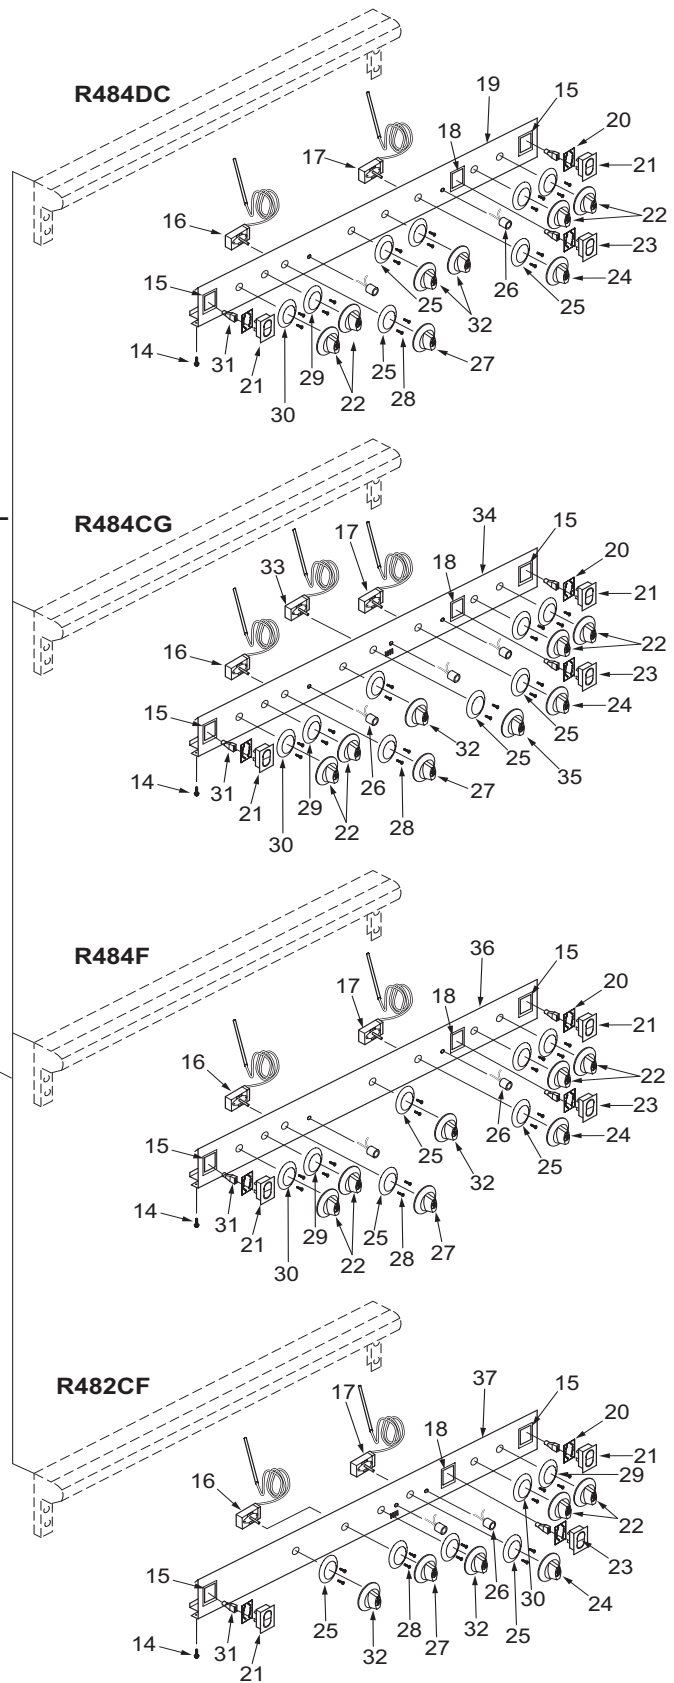

48" Range Control Panel View (2 of 2)

NOTE: SEE PRECEDING PAGE FOR ADDITIONAL 48" RANGE FRONT PANEL VIEWS

48" Range Manifold Parts List (1 of 2)

Ref #	Part #	Description
1	803169	Flex Tubing Service Package 3/8" x 48"
2	714369	Bushing, Snap 1/2"
3	786977	Shield, Corner Wire
4	807667	Ferrule, Sleeve Brass
5	807677	Nut, Compress Brass
6	803172	Flex Tubing Service Package 3/8" x 42"
7	803171	Flex Tubing Service Package 5/16" x 14"
8	807677	Nut, Compress Brass
9	807667	Ferrule, Sleeve Brass
10	807665	Ferrule, 3/16"
11	720888	Fitting, 3/16"
12	801937	Flex Tubing Service Package 3/16 x 27"
13	807668	Ferrule, 3/8"
14	807678	Nut, 3/8"
15	714361	Connector, 3/8"
16	720885	Bracket, Valve Mounting
17	722133	Screw, Hex Head
18	723350	Regulator, Pressure Convertible 3/4"
	801358	Regulator, 1/2" Convertible
19	722832	Pipe, Offset
20	719033	Union, 1/2" Black
21	804422	Manifold (R488)
22	801936	Flex Tubing Service Package 16"
23	809153	Burner Valve & Switch Assy, Nat
	809154	Valve, Burner, LP Gas
24	800892	Orifice, Bypass Inner, Natural Gas
	800055	Orifice, Bypass Inner, LP Gas
25	800884	Orifice, Bypass Outer, Natural Gas
	800054	Orifice, Bypass Outer, LP Gas
26	807141	Valve, Switch
27	719393	Elbow, Brass 3/8"
28	719370	Plug, Hex Head, 1/8"
29	722278	Elbow, Adapter, Compression
30	720330	Valve, Shut Off, Oven
31	722413	Valve, Brass
32	713810	Switch, Valve Ignition
33	803167	Flex Tubing Service Package 3/8 x 12"
34	714296	Tee, 3/8"CC X 3/8"CC X 3/8"UNS
35	804421	Manifold (R486C)
36	804422	Manifold, (R486G)
37	805675	Manifold (R484DG)

Not Shown

806384	Wiring Harness - Manifold, R488
806385	Wiring Harness - Rear, R488
806386	Wiring Harness - Manifold, R486C
806387	Wiring Harness - Rear, R486C
806388	Wiring Harness - Manifold, R486G
806389	Wiring Harness - Rear, R486G
806394	Wiring Harness - Manifold, R486DG
806395	Wiring Harness - Rear, R484DG