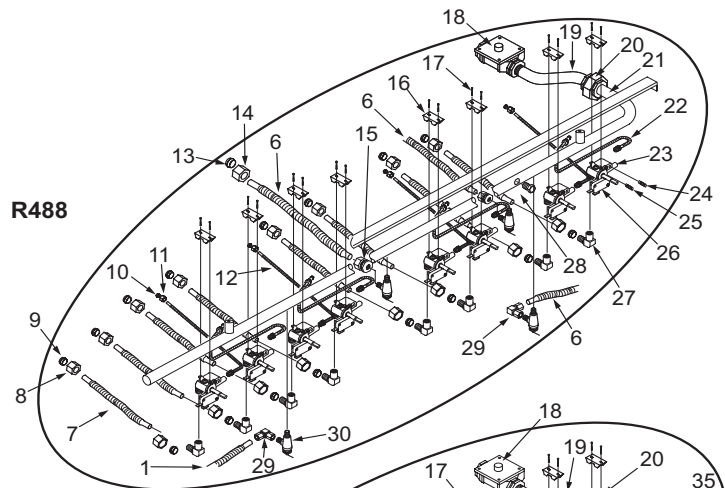

48" Range Manifold View (1 of 2)

**NOTE: SEE FOLLOWING PAGE FOR
ADDITIONAL 48" RANGE
MANIFOLD VIEWS**

48" Range Manifold Parts List (2 of 2)

Ref #	Part #	Description
1	803169	Flex Tubing Service Package 3/8" x 48"
2	714369	Bushing, Snap 1/2"
3	786977	Shield, Corner Wire
4	807667	Ferrule, Sleeve Brass
5	807677	Nut, Compress Brass
6	803172	Flex Tubing Service Package 3/8" x 42"
7	803171	Flex Tubing Service Package 5/16" x 14"
8	807677	Nut, Compress Brass
9	807667	Ferrule, Sleeve Brass
10	807665	Ferrule, 3/16"
11	720888	Fitting, 3/16"
12	801937	Flex Tubing Service Package 3/16 x 27"
13	807668	Ferrule, 3/8"
14	807678	Nut, 3/8"
15	803172	Flex Tubing Service Package 3/8 x 42"
16	714361	Connector, 3/8"
17	720885	Bracket, Valve Mounting
18	722133	Screw, Hex Head
19	723350	Regulator, Pressure Convertible 3/4"
	801358	Regulator, 1/2" Convertible
20	722832	Pipe, Offset
21	719033	Union, 1/2" Black
22	805673	Manifold (R484CG)
	805674	Manifold (R484DC)
	805675	Manifold (R484DG)
	805676	Manifold (R484F)
23	801936	Flex Tubing Service Package 3/16 x 16"
24	809153	Burner Valve & Switch Assy, Nat
	809154	Valve, Burner, LP Gas
25	800892	Orifice, Bypass Inner, Natural Gas
	800055	Orifice, Bypass Inner, LP Gas
26	800884	Orifice, Bypass Outer, Natural Gas
	800054	Orifice, Bypass Outer, LP Gas
27	807141	Valve, Switch
28	719393	Elbow, Brass 3/8"
29	719370	Plug, Hex Head, 1/8"
30	722278	Elbow, Adapter, Compression
31	720330	Valve, Shut Off, Oven
32	713810	Switch, Valve Ignition
33	722413	Valve, Brass
34	803167	Flex Tubing Service Package 3/8 x 12"
35	801812	Pipe, Manifold 48" Range 2B
		Charboiler/French Top
	804424	Manifold (R482CF)

Not Shown

806392	Wiring Harness - Manifold, R484DC
806393	Wiring Harness - Rear, R484DC
806390	Wiring Harness - Manifold, R484CG
806391	Wiring Harness - Rear, R484CG
806396	Wiring Harness - Manifold, R484F
806397	Wiring Harness - Rear, R484F
806398	Wiring Harness - Manifold, R482CF
806399	Wiring Harness - Rear, R482CF