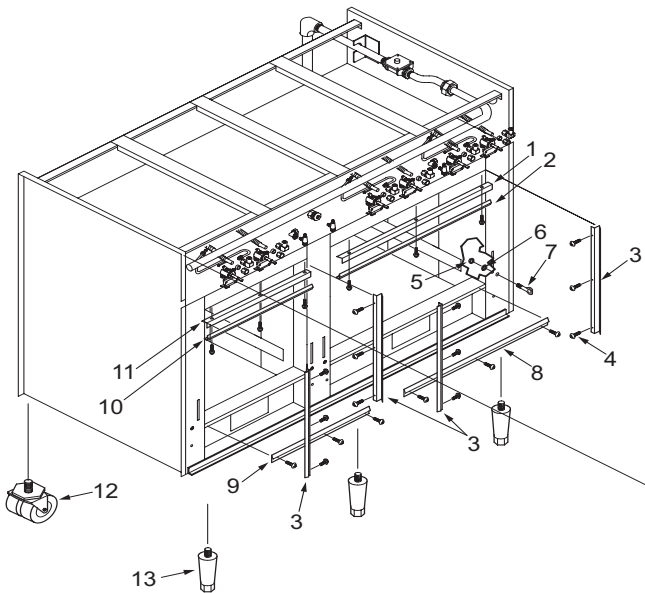

48" Range Front Panel View (1 of 2)

NOTE: SEE FOLLOWING PAGE FOR ADDITIONAL 48" RANGE FRONT PANEL VIEWS

48" Range Control Panel Parts List (2 of 2)

Ref #	Part #	Description	Ref #	Part #	Description
1	766543	Baffle, Broiler	26	720017	Light, Indicator, Red, Oven
2	720690	Seal, Door Top (See SN Break)	27	720951	Knob, Small Oven Thermostat, Red (See SN Breaks)
	803809	Gasket, Door 30" (See SN Break)		801304	Knob, Oven, no/Broil, Red (See SN Breaks)
3	720692	Seal, Door Side (See SN Break)		720952	Knob, Sm. Oven Thermostat, Black (See SN Breaks)
	803809	Gasket, Door 30" (See SN Break)		801305	Knob, Oven, no/Broil, Black (See SN Breaks)
4	730228	Screw #10-24 x 1/2"	28	730076	Screw #6-32 x 1/4"
5	718195*	Bolt, Trunion	29	801347	Bezel, Rear (See SN Breaks)
	803579*	Bolt, Trunion, Offset	30	801346	Bezel, Front (See SN Breaks)
	730310*	Washer, Trunion Shim	31	722564	Terminal, Command Dummy
6	730311	Washer, Lock	32	721017	Knob, Charbroiler Red (See SN Breaks)
7	730513	Nut, Hex Head		801306	Knob, Char/French Top, Red (See SN Breaks)
8	720691	Seal, Door Btm (See SN Break)		721018	Knob, Charboiler, Black (See SN Breaks)
	803809	Gasket, Door 30" (See SN Break)		801307	Knob, Char/French Top, Black (See SN Breaks)
9	722861	Seal, Door Bottom, 18" (See SN Break)	33	805787	Thermostat, Griddle
	803811	Gasket, Door 18" (See SN Break)	34	786737	Panel, Front (See SN Breaks) Also need to order # 722712 and # 722713
10	722860	Seal, Door Top 18" (See SN Break)		801085	Panel, Front, R484CG (See SN Breaks) - Also need to order # 722712 and # 722713
	803811	Gasket, Door 18" (See SN Break)	35	721014	Knob, Thermostat W/Griddle Red (See SN Breaks)
11	767670	Baffle, Broiler 18"		801310	Knob, Griddle Thermostat, Red (See SN Breaks)
12	803436	Caster, Dual Wheel, 2"		721015	Knob, Thermostat W/Griddle, Black (See SN Breaks)
13	721013	Leg, Range, 3"		801311	Knob, Griddle Thermostat, Black (See SN Breaks)
14	730239	Screw #8-32 x 3/8"	36	786743	Panel, Front (See SN Breaks) Also need to order # 722712 and # 722713
15	722713	Label, Light Switch		801088	Panel, Front, R484F (See SN Breaks) - Also need to order # 722712 and # 722713
16	714982	Thermostat, Oven, Small	37	786958	Panel, Front (See SN Breaks) Also need to order # 722712 and # 722713
17	714902	Thermostat, Oven, w/Broil		801089	Panel, Front, R482CF (See SN Breaks) - Also need to order # 722712 and # 722713
18	722712	Label, Fan Switch			
19	786739	Panel, Front (See SN Breaks) Also need to order # 722712 and # 722713			
	801086	Panel, Front, R484DC (See SN Breaks) - Also need to order # 722712 and # 722713			
20	715142	Shield, Switch Terminal			
21	720816	Switch, Oven Light			
22	720879	Knob, Control, Red (See SN Breaks)			
	801312	Knob, Surface Burner Valve, Red (See SN Breaks)			
	720880	Knob, Control, Black (See SN Breaks)			
	801313	Knob, Surface Burner Valve, Black (See SN Breaks)			
23	720815	Switch, Fan			
24	720818	Knob, Oven Thermostat, Red (See SN Breaks)			
	801308	Knob, Oven Therm, w/Broil, Red (See SN Breaks)			
	720819	Knob, Oven Thermostat Black (See SN Breaks)			
	801309	Knob, Oven Therm, w/Broil, Black (See SN Breaks)			
25	718146	Bezel, Thermostat (See SN Breaks)			
	801348	Bezel, w/Tick Mark (See SN Breaks)			

* - Prior to Serial Number (PTS) 17000000
** - Starting with Serial Number (SWS) 17000000

Not Shown

803239 Wrench, Caster Adjusting