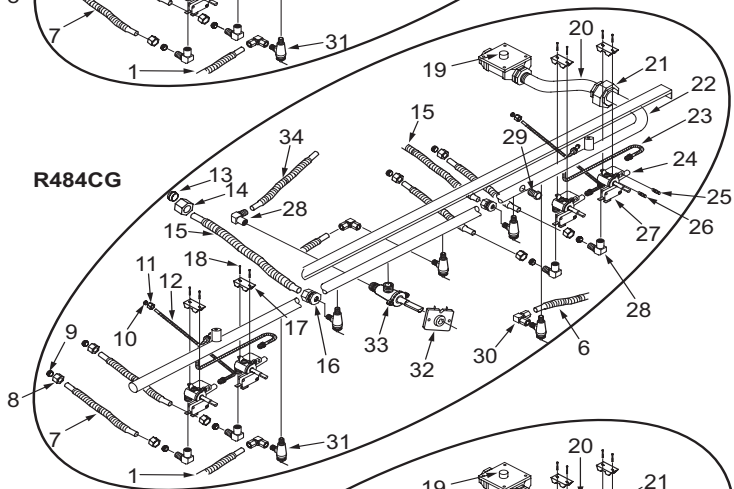

48" Range Manifold Parts List (2 of 2)

Ref #	Part #	Description
1	803169	Flex Tubing Service Package 3/8" x 48"
2	714369	Bushing, Snap 1/2"
3	786977	Shield, Corner Wire
4	807667	Ferrule, Sleeve Brass
5	807677	Nut, Compress Brass
6	803172	Flex Tubing Service Package 3/8" x 42"
7	803171	Flex Tubing Service Package 5/16" x 14"
8	807677	Nut, Compress Brass
9	807667	Ferrule, Sleeve Brass
10	807665	Ferrule, 3/16"
11	720888	Fitting, 3/16"
12	801937	Flex Tubing Service Package 3/16 x 27"
13	807668	Ferrule, 3/8"
14	807678	Nut, 3/8"
15	803172	Flex Tubing Service Package 3/8 x 42"
16	714361	Connector, 3/8"
17	720885	Bracket, Valve Mounting
18	722133	Screw, Hex Head
19	723350	Regulator, Pressure Convertible 3/4"
	801358	Regulator, 1/2" Convertible
20	722832	Pipe, Offset
21	719033	Union, 1/2" Black
22	805673	Manifold (R484CG)
	805674	Manifold (R484DC)
	805675	Manifold (R484DG)
	805676	Manifold (R484F)
23	801936	Flex Tubing Service Package 3/16 x 16"
24	809153	Burner Valve & Switch Assy, Nat
	809154	Valve, Burner, LP Gas
25	800892	Orifice, Bypass Inner, Natural Gas
	800055	Orifice, Bypass Inner, LP Gas
26	800884	Orifice, Bypass Outer, Natural Gas
	800054	Orifice, Bypass Outer, LP Gas
27	807141	Valve, Switch
28	719393	Elbow, Brass 3/8"
29	719370	Plug, Hex Head, 1/8"
30	722278	Elbow, Adapter, Compression
31	720330	Valve, Shut Off, Oven
32	713810	Switch, Valve Ignition
33	722413	Valve, Brass
34	803167	Flex Tubing Service Package 3/8 x 12"
35	801812	Pipe, Manifold 48" Range 2B
		Charboiler/French Top
	804424	Manifold (R482CF)

Not Shown

806392	Wiring Harness - Manifold, R484DC
806393	Wiring Harness - Rear, R484DC
806390	Wiring Harness - Manifold, R484CG
806391	Wiring Harness - Rear, R484CG
806396	Wiring Harness - Manifold, R484F
806397	Wiring Harness - Rear, R484F
806398	Wiring Harness - Manifold, R482CF
806399	Wiring Harness - Rear, R482CF

48" Range Manifold View (2 of 2)

**NOTE: SEE PRECEDING PAGE FOR
ADDITIONAL 48" RANGE
MANIFOLD VIEWS**