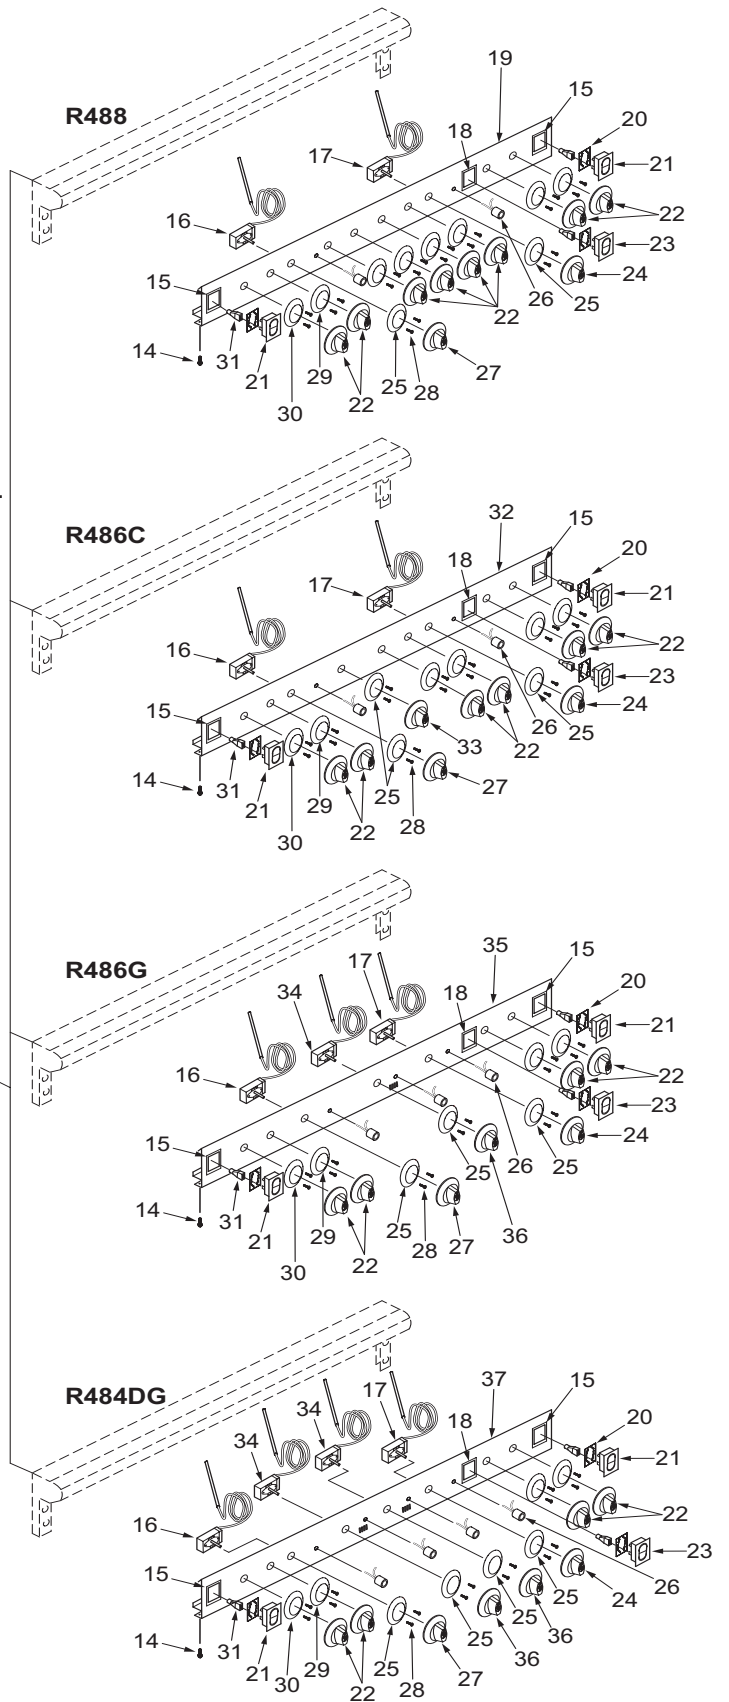

* - Prior to Serial Number (PTS) 17000000
 ** - Starting with Serial Number (SWS) 17000000

Not Shown

803239 Wrench, Caster Adjusting

48" Range Front Panel View (1 of 2)

NOTE: SEE FOLLOWING PAGE FOR ADDITIONAL 48" RANGE FRONT PANEL VIEWS

* - Prior to Serial Number (PTS) 17000000
 ** - Starting with Serial Number (SWS) 17000000

Not Shown

803239 Wrench, Caster Adjusting

48" Range Control Panel View (2 of 2)

NOTE: SEE PRECEDING PAGE FOR ADDITIONAL 48" RANGE FRONT PANEL VIEWS