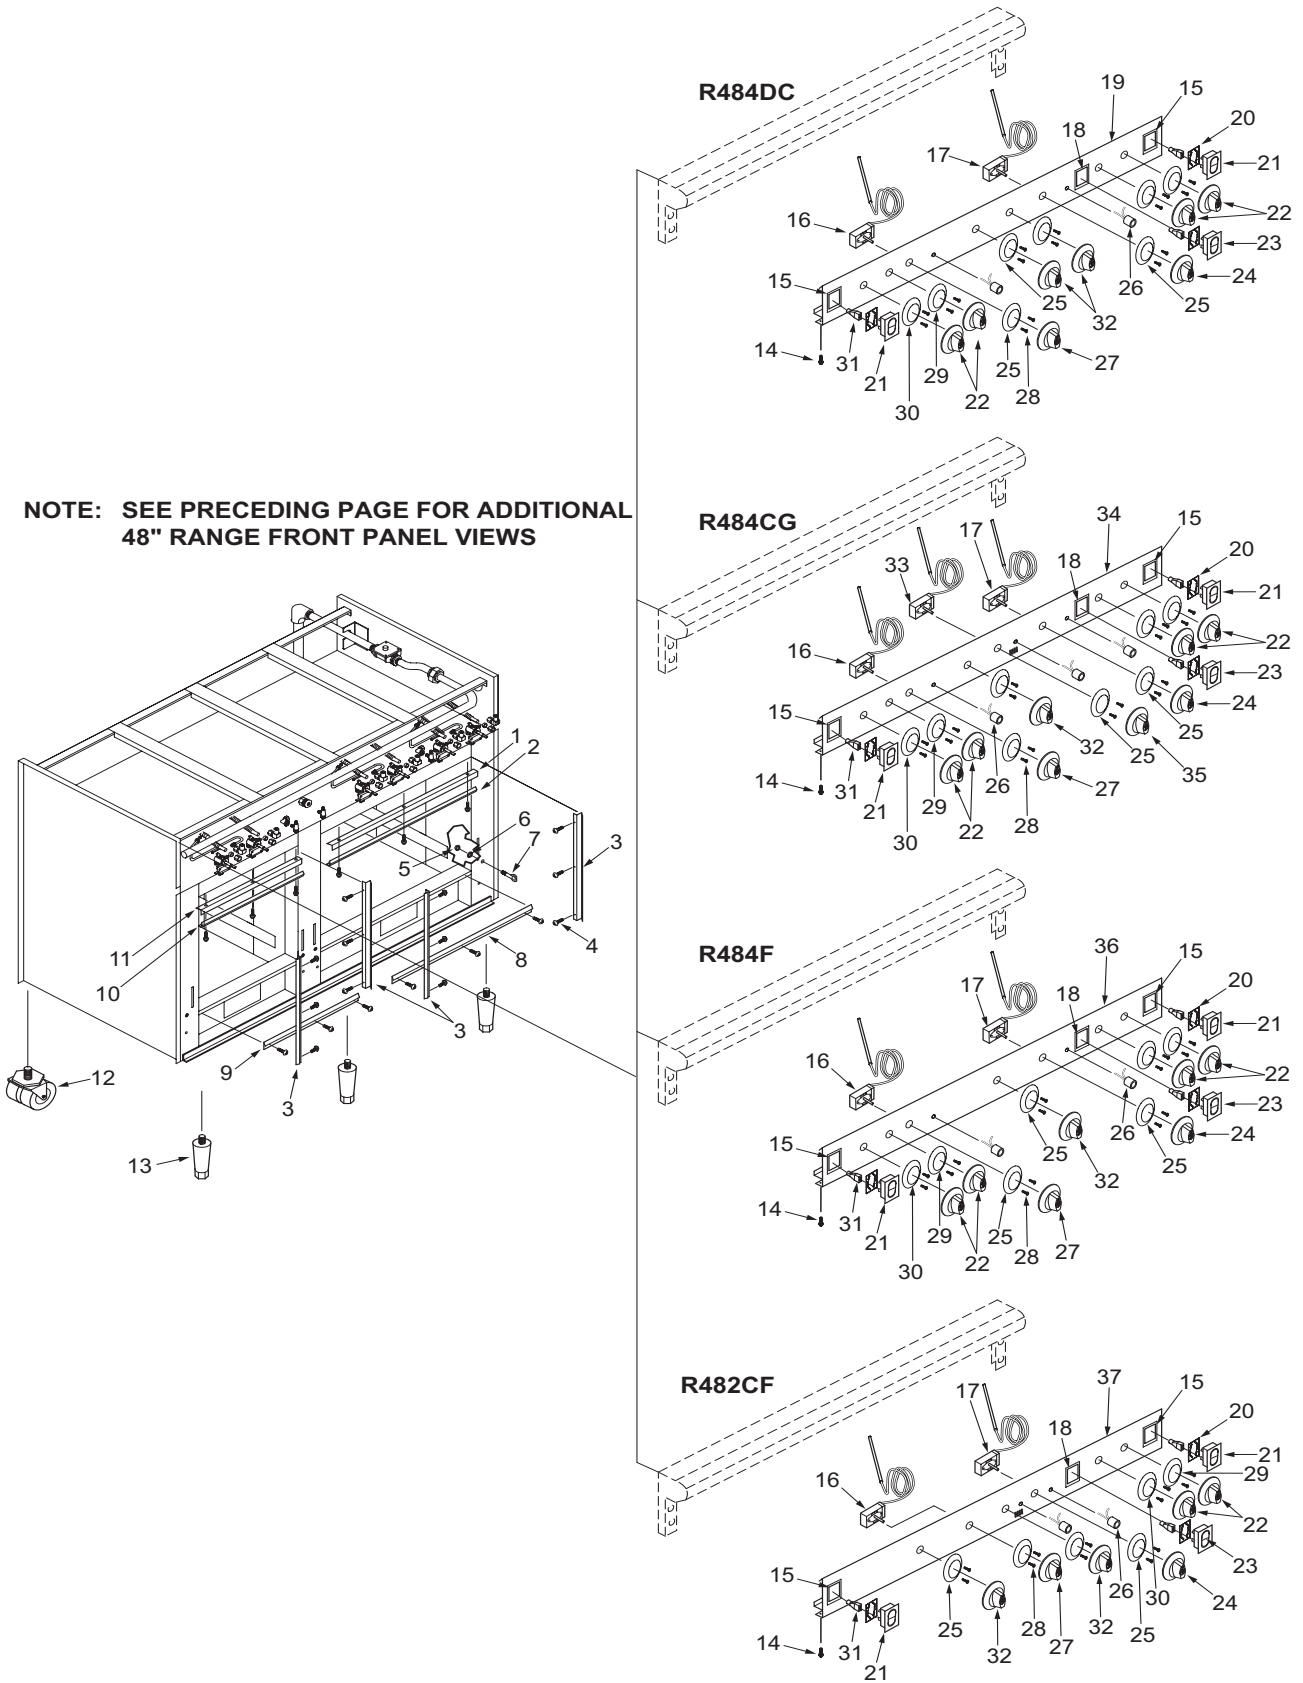

48" Range Control Panel View (2 of 2)

NOTE: SEE PRECEDING PAGE FOR ADDITIONAL 48" RANGE FRONT PANEL VIEWS

48" Range Manifold Parts List (1 of 2)

<u>Ref #</u>	<u>Part #</u>	<u>Description</u>
1	803169	Flex Tubing Service Package 3/8" x 48"
2	714369	Bushing, Snap 1/2"
3	786977	Shield, Corner Wire
4	807667	Ferrule, Sleeve Brass
5	807677	Nut, Compress Brass
6	803172	Flex Tubing Service Package 3/8" x 42"
7	803171	Flex Tubing Service Package 5/16" x 14"
8	807677	Nut, Compress Brass
9	807667	Ferrule, Sleeve Brass
10	807665	Ferrule, 3/16"
11	720888	Fitting, 3/16"
12	801937	Flex Tubing Service Package 3/16 x 27"
13	807668	Ferrule, 3/8"
14	807678	Nut, 3/8"
15	714361	Connector, 3/8"
16	720885	Bracket, Valve Mounting
17	722133	Screw, Hex Head
18	723350	Regulator, Pressure Convertible 3/4"
	801358	Regulator, 1/2" Convertible
19	722832	Pipe, Offset
20	719033	Union, 1/2" Black
21	804422	Manifold (R488)
22	801936	Flex Tubing Service Package 16"
23	809153	Burner Valve & Switch Assy, Nat
	809154	Valve, Burner, LP Gas
24	800892	Orifice, Bypass Inner, Natural Gas
	800055	Orifice, Bypass Inner, LP Gas
25	800884	Orifice, Bypass Outer, Natural Gas
	800054	Orifice, Bypass Outer, LP Gas
26	807141	Valve, Switch
27	719393	Elbow, Brass 3/8"
28	719370	Plug, Hex Head, 1/8"
29	722278	Elbow, Adapter, Compression
30	720330	Valve, Shut Off, Oven
31	722413	Valve, Brass
32	713810	Switch, Valve Ignition
33	803167	Flex Tubing Service Package 3/8 x 12"
34	714296	Tee, 3/8"CC X 3/8"CC X 3/8"UNS
35	804421	Manifold (R486C)
36	804422	Manifold, (R486G)
37	805675	Manifold (R484DG)

Not Shown

- 806384   Wiring Harness - Manifold, R488
- 806385   Wiring Harness - Rear, R488
- 806386   Wiring Harness - Manifold, R486C
- 806387   Wiring Harness - Rear, R486C
- 806388   Wiring Harness - Manifold, R486G
- 806389   Wiring Harness - Rear, R486G
- 806394   Wiring Harness - Manifold, R486DG
- 806395   Wiring Harness - Rear, R484DG