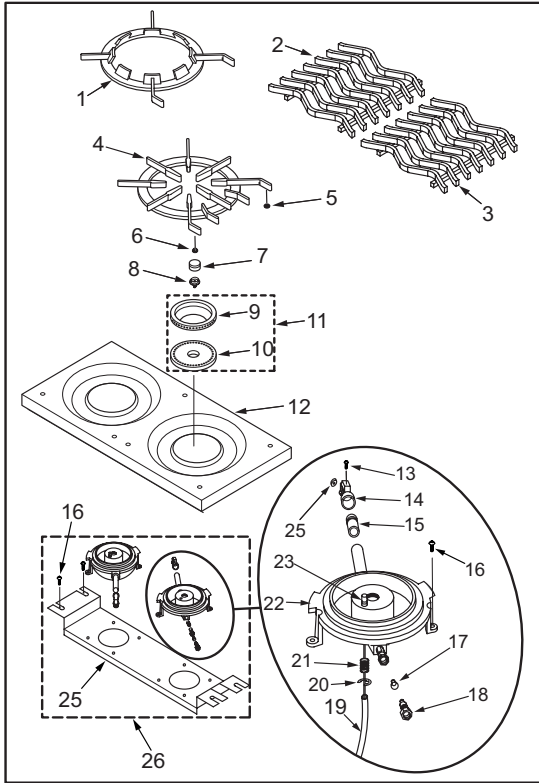

48" Range Top View

Surface Burner