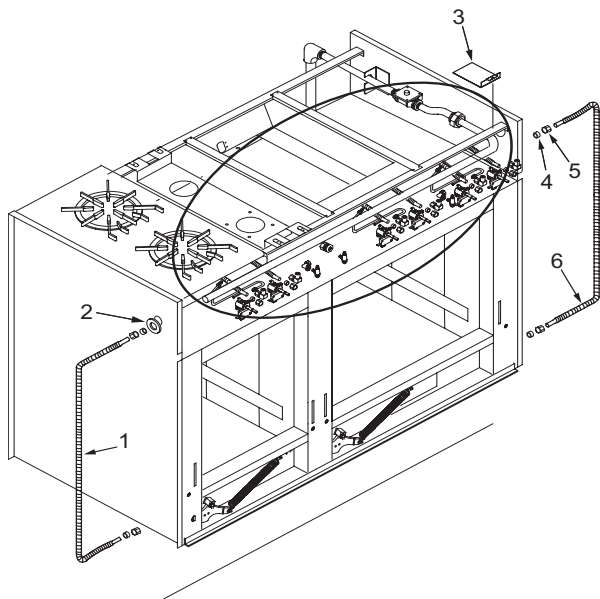

48" Range Manifold Parts List (2 of 2)

Ref #	Part #	Description
1	803169	Flex Tubing Service Package 3/8" x 48"
2	714369	Bushing, Snap 1/2"
3	786977	Shield, Corner Wire
4	807667	Ferrule, Sleeve Brass
5	807677	Nut, Compress Brass
6	803172	Flex Tubing Service Package 3/8" x 42"
7	803171	Flex Tubing Service Package 5/16" x 14"
8	807677	Nut, Compress Brass
9	807667	Ferrule, Sleeve Brass
10	807665	Ferrule, 3/16"
11	720888	Fitting, 3/16"
12	801937	Flex Tubing Service Package 3/16 x 27"
13	807668	Ferrule, 3/8"
14	807678	Nut, 3/8"
15	803172	Flex Tubing Service Package 3/8 x 42"
16	714361	Connector, 3/8"
17	720885	Bracket, Valve Mounting
18	722133	Screw, Hex Head
19	723350	Regulator, Pressure Convertible 3/4"
	801358	Regulator, 1/2" Convertible
20	722832	Pipe, Offset
21	719033	Union, 1/2" Black
22	805673	Manifold (R484CG)
	805674	Manifold (R484DC)
	805675	Manifold (R484DG)
	805676	Manifold (R484F)
23	801936	Flex Tubing Service Package 3/16 x 16"
24	809153	Burner Valve & Switch Assy, Nat
	809154	Valve, Burner, LP Gas
25	800892	Orifice, Bypass Inner, Natural Gas
	800055	Orifice, Bypass Inner, LP Gas
26	800884	Orifice, Bypass Outer, Natural Gas
	800054	Orifice, Bypass Outer, LP Gas
27	807141	Valve, Switch
28	719393	Elbow, Brass 3/8"
29	719370	Plug, Hex Head, 1/8"
30	722278	Elbow, Adapter, Compression
31	720330	Valve, Shut Off, Oven
32	713810	Switch, Valve Ignition
33	722413	Valve, Brass
34	803167	Flex Tubing Service Package 3/8 x 12"
35	801812	Pipe, Manifold 48" Range 2B
		Charboiler/French Top
	804424	Manifold (R482CF)

Not Shown

806392	Wiring Harness - Manifold, R484DC
806393	Wiring Harness - Rear, R484DC
806390	Wiring Harness - Manifold, R484CG
806391	Wiring Harness - Rear, R484CG
806396	Wiring Harness - Manifold, R484F
806397	Wiring Harness - Rear, R484F
806398	Wiring Harness - Manifold, R482CF
806399	Wiring Harness - Rear, R482CF

48" Range Manifold View (2 of 2)

**NOTE: SEE PRECEDING PAGE FOR
ADDITIONAL 48" RANGE
MANIFOLD VIEWS**