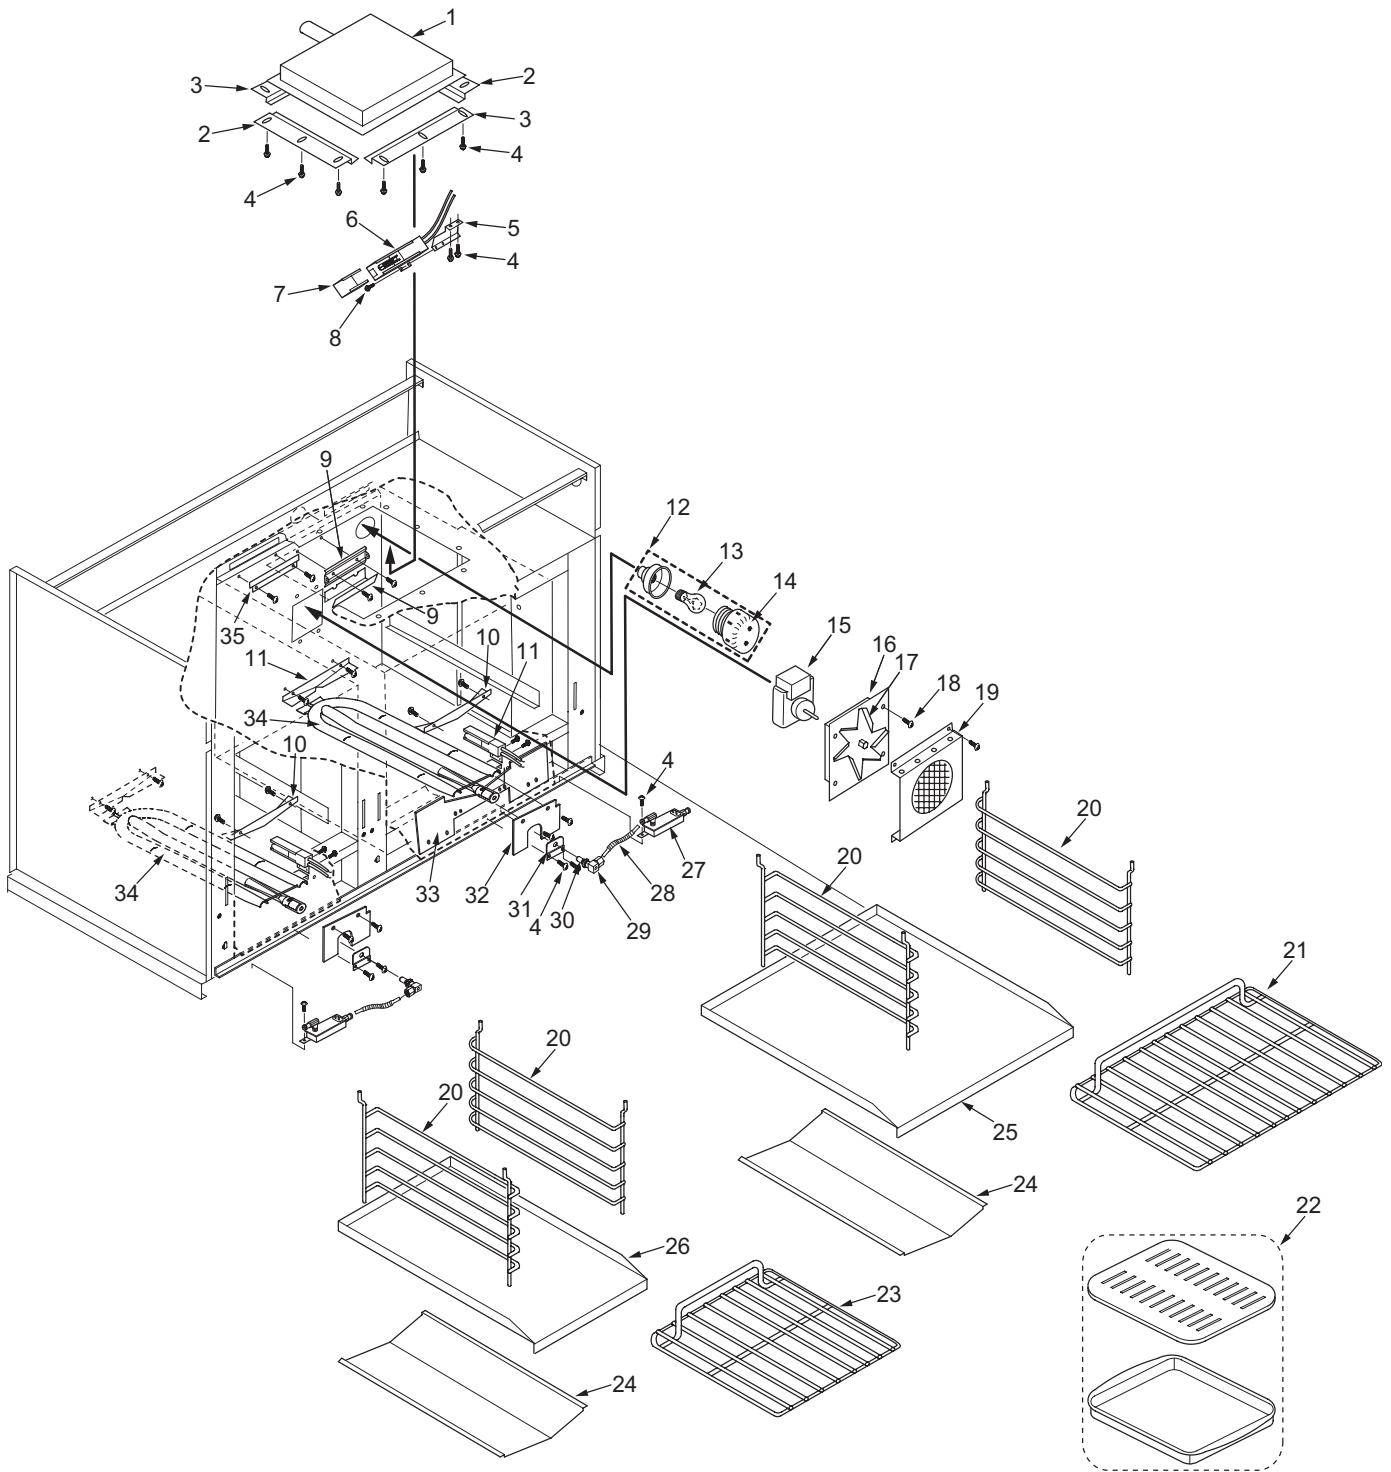

48" Range Oven Parts List

<u>Ref #</u>	<u>Part #</u>	<u>Description</u>
1	720761	Burner, Infrared Oven
2	766479	Bracket, Burner Left/Right
3	766592	Bracket, Burner Front/Rear
4	730228	Screw, #10-24 x 1/2"
5	766499	Bracket, Igniter, IR Range
6	723060	Igniter, Hot Surface
7	801690	Cover, Igniter Shield, Range
8	730230	Screw #8-32 x 3/8"
9	806873	Thermo Bulb Housing Assembly
	800123	Thermo Bulb Housing Assembly, 18"
10	800120	Oven Deflector Rest
11	718601	Igniter, Norton
12	720696	Lamp, Oven Assembly
13	342766	Lamp, Oven 40w, 120v
14	720830	Lens
15	766451	Plug, Motor Mount
16	715221	Motor, Oven Fan
17	800628	Blade, Convection Fan
18	730229	Screw, #10-24 x 1-1/2"
19	766456	Cover, Blower Oven
20	720682	Rack, Guide
21	720683	Rack, Oven 30" Range
22	714502	Pan, Broiler
23	722790	Rack, Oven 18" Range
24	766420	Deflector, Oven Bottom Range
25	766418	Panel, Oven Bottom 30" Range (See SN Break)
	803543	Panel, Oven Bottom 30" (See SN Break)
26	786638	Panel, Oven Bottom 18" Range (See SN Break)
	803545	Panel, Oven Bottom 18" (See SN Break)
27	803254	Valve, Oven Safety Single Hole
28	803166	Flex Tubing Service Package 6"
29	719385	Orifice Holder
30	800071	Orifice, Large Oven Natural Gas
	800059	Orifice, Large Oven LP
31	807734	Orifice Bracket, Range
32	766545	Baffle, Lower Front
	807861	Baffle, Lower Front
33	803973	Heatsink
34	803814	Burner Tube, Oven (See SN Break)
	807729	Buner Tube, Bake (See SN Break)
35	766546	Baffle, Flue Range

48" Range Oven View