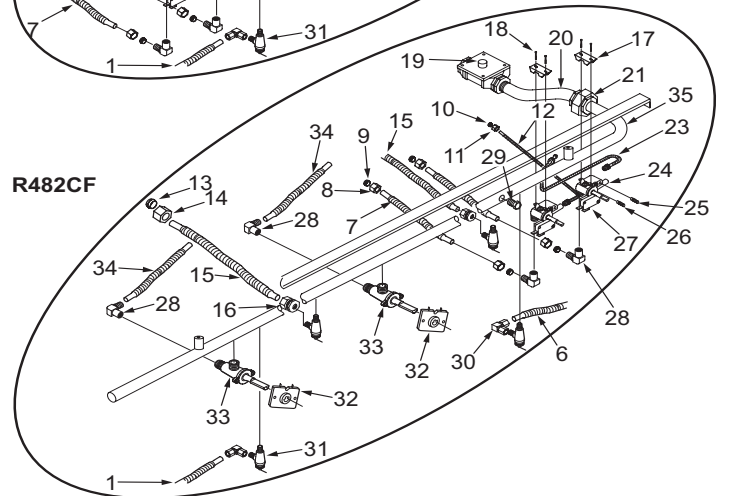

48" Range Manifold Parts List (2 of 2)

<u>Ref #</u>	<u>Part #</u>	<u>Description</u>
1	803169	Flex Tubing Service Package 3/8" x 48"
2	714369	Bushing, Snap 1/2"
3	786977	Shield, Corner Wire
4	807667	Ferrule, Sleeve Brass
5	807677	Nut, Compress Brass
6	803172	Flex Tubing Service Package 3/8" x 42"
7	803171	Flex Tubing Service Package 5/16" x 14"
8	807677	Nut, Compress Brass
9	807667	Ferrule, Sleeve Brass
10	807665	Ferrule, 3/16"
11	720888	Fitting, 3/16"
12	801937	Flex Tubing Service Package 3/16 x 27"
13	807668	Ferrule, 3/8"
14	807678	Nut, 3/8"
15	803172	Flex Tubing Service Package 3/8 x 42"
16	714361	Connector, 3/8"
17	720885	Bracket, Valve Mounting
18	722133	Screw, Hex Head
19	723350	Regulator, Pressure Convertible 3/4"
	801358	Regulator, 1/2" Convertible
20	722832	Pipe, Offset
21	719033	Union, 1/2" Black
22	805673	Manifold (R484CG)
	805674	Manifold (R484DC)
	805675	Manifold (R484DG)
	805676	Manifold (R484F)
23	801936	Flex Tubing Service Package 3/16 x 16"
24	809153	Burner Valve & Switch Assy, Nat
	809154	Valve, Burner, LP Gas
25	800892	Orifice, Bypass Inner, Natural Gas
	800055	Orifice, Bypass Inner, LP Gas
26	800884	Orifice, Bypass Outer, Natural Gas
	800054	Orifice, Bypass Outer, LP Gas
27	807141	Valve, Switch
28	719393	Elbow, Brass 3/8"
29	719370	Plug, Hex Head, 1/8"
30	722278	Elbow, Adapter, Compression
31	720330	Valve, Shut Off, Oven
32	713810	Switch, Valve Ignition
33	722413	Valve, Brass
34	803167	Flex Tubing Service Package 3/8 x 12"
35	801812	Pipe, Manifold 48" Range 2B
		Charboiler/French Top
	804424	Manifold (R482CF)

Not Shown

806392	Wiring Harness - Manifold, R484DC
806393	Wiring Harness - Rear, R484DC
806390	Wiring Harness - Manifold, R484CG
806391	Wiring Harness - Rear, R484CG
806396	Wiring Harness - Manifold, R484F
806397	Wiring Harness - Rear, R484F
806398	Wiring Harness - Manifold, R482CF
806399	Wiring Harness - Rear, R482CF

48" Range Manifold View (2 of 2)

**NOTE: SEE PRECEDING PAGE FOR
ADDITIONAL 48" RANGE
MANIFOLD VIEWS**