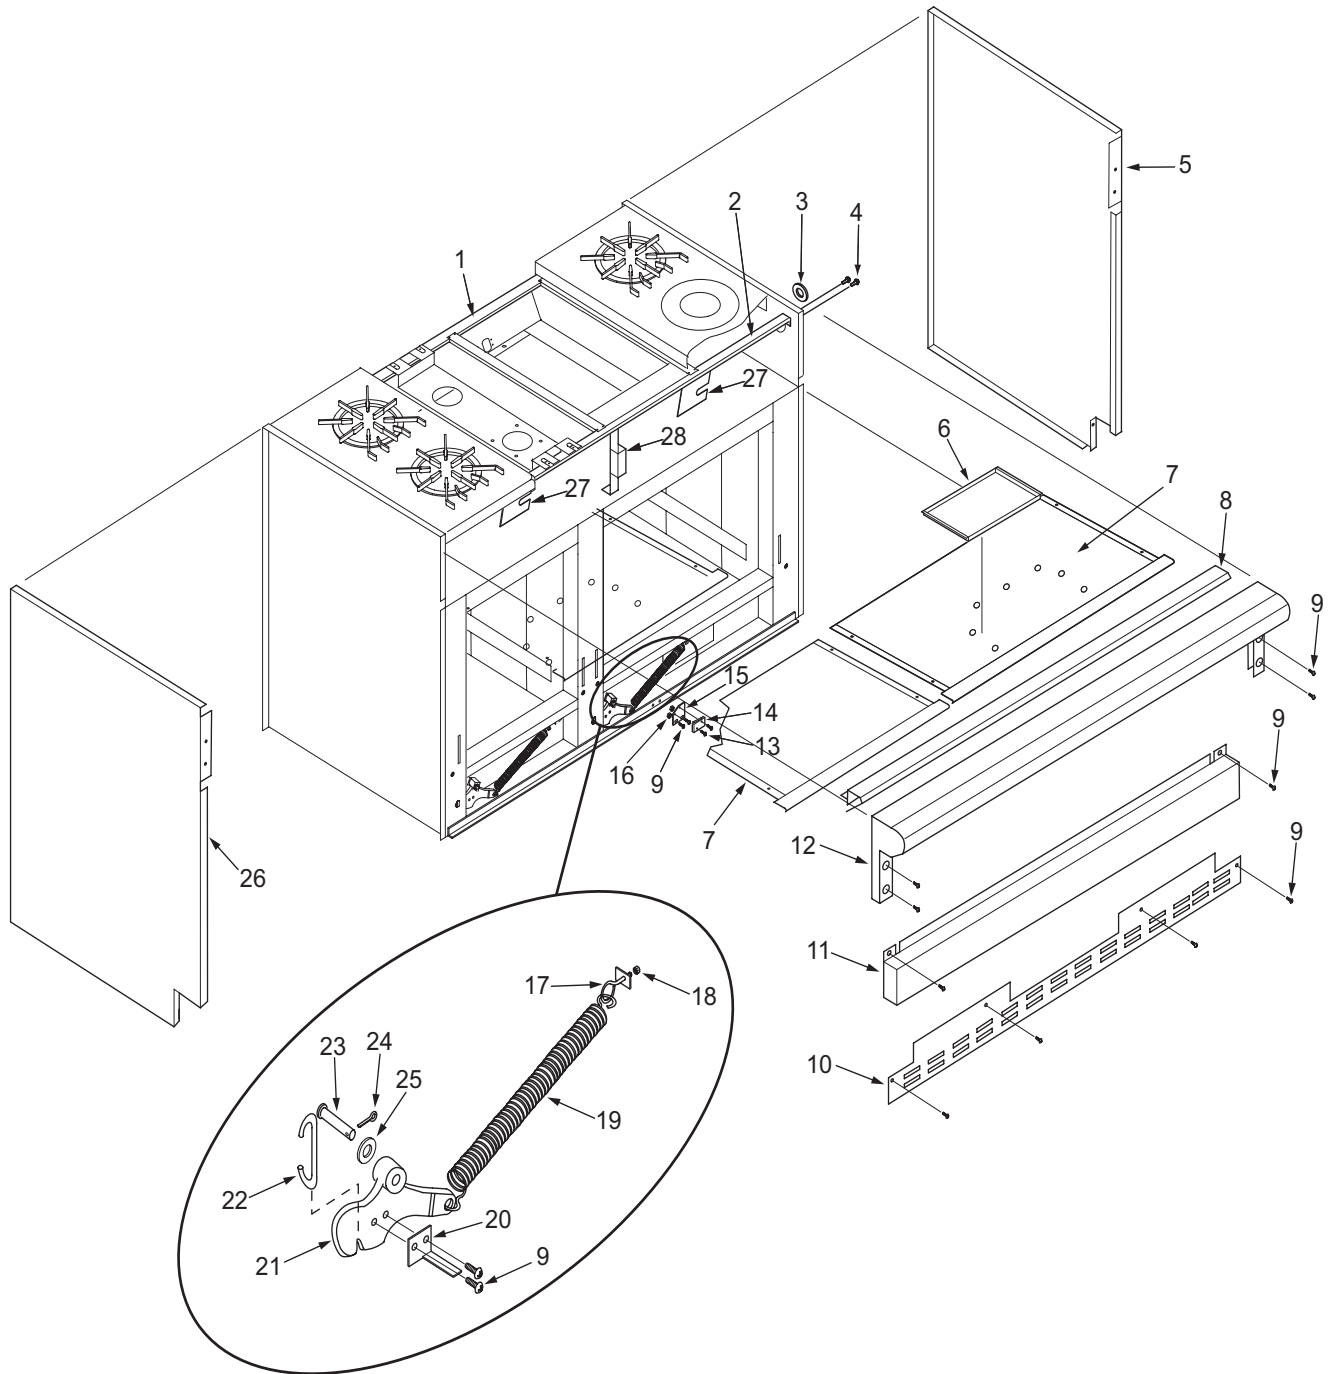

48" Range Dress Panels View

48" Range Top Parts List

Ref #	Part #	Description	Ref #	Part #	Description
1	801669	Grate, Wok (See SN Breaks)	36	786978	Baffle, Charbroiler
	804230	Grate, Wok (See SN Breaks)	37	786129	Spacer, IR Burner
2	800146	S Grate, Rear (See SN Breaks)	38	786029	Bracket, Sparker
	804229	S Grate, Rear (See SN Breaks)	39	714415	Sparker
3	800137	S Grate, Front (See SN Breaks)	40	804711	Shield, Charbroiler Electrode
	804228	S Grate, Front (See SN Breaks)	41	801265	Single Griddle Cover Kit - 11"
4	720829	Grate, Spider (See SN Breaks)			Griddle (See SN Breaks)
	809099	Grate, Spider (See SN Breaks)		809311	Griddle Cover - 11" New Style
5	722421	Grate Foot Pad (See SN Breaks)			Griddle (See SN Breaks)
6	722422	Washer, Silicone, Spider Grate (See SN Breaks)		801266	Double Griddle Cover Kit - 22"
7	720801	Burner, Inner Head, Plated			Griddle Old Style Griddle Cover & BackSplash (See SN Breaks)
	800041	Burner, Inner Head, Black Enamel		809312	Griddle Cover - 22" New Style (See SN Breaks)
8	720887	Base, Inner Burner			
	800044	Burner, Inner Base, Black Enamel	42	802508	Griddle Assembly, 11"
9	720803	Burner, Outer (See SN Breaks)		802509	Griddle Assembly, 22"
	801150	Cap, burner, Outer Head, Black Enamel	43	800067	Seal, Griddle, 20"
			44	800066	Seal, Griddle, 9"
10	720802	Ring, Cross (See SN Breaks)	45	800048	Orifice, IR Charbroiler, Natural Gas
	801151	Ring, Burner, Inner Base, Black Enamel		800050	Orifice, IR Charbroiler, LP Gas
11	803965	Burner Ring/Cap, Service Package	46	786127	Baffle, Griddle
12	766446	Top, Pressed Steel, Porcelain (See SN Breaks)	47	803168	Flex Tubing Service Package 3/8" x 18"
	805519	Top, Pressed Steel, (See SN Breaks)	48	770093	Solenoid, (Coil Only)
			49	730229	Screw #10-24 x 1-1/2"
13	722162	Screw, Phillips Head	50	719376	Elbow, Brass 3/8"
14	807864	Holder, Jet Assembly		719377	Fitting, Straight 3/8"
15	720886	Venturi	51	804404	Holder, Single Solenoid
16	730228	Screw #10-24 x 1/2"		756302	Holder, Double Solenoid
17	800882	Orifice, Inner Burner, Natural Gas	52	803167	Flex Tubing Service Package 3/8" x 12"
	800052	Orifice, Inner Burner, LP Gas	53	807622	Valve, Single Solenoid, w/fittings
18	720900	Fitting, Inner Orifice		807623	Valve, Double Solenoid, w/fittings
19	719566	Sleeve, 1/4" Fiberglass	54	803374	Vent, Frenchtop
20	720822	Ring	55	786718	Spacer, Rear
21	807598	Spring	56	NLA	Ring, Center French Top
22	801149	Base, Burner	57	NLA	Ring, Inner French Top
23	806483	Service Components, Electrode	58	NLA	Ring, Outer French Top
24	800872	Orifice, Outer Burner, Natural Gas	59	NLA	Plate, French Top
	800051	Orifice, Outer Burner, LP Gas	60	806466	Components, Frenchtop
25	767615	Panel, Burner Support	61	805658	Spacer, Front - FT Cover
26	809019	Burner Assembly - Also need to order 806483	62	786727	Ring, Flame
			63	723063	Burner Head
27	762215	Backsplash, Decorative	64	722521	Venturi, Gas Hotplate
28	759715	Cover, Charbroiler 11" (Order 2 for Double Charbroiler 22")	65	722536	Burner Base
			66	723011	Electrode, French Top
29	786081	Rack, Charbroiler	67	786716	Pan, Burner
30	769593	Frame, Charbroiler	68	786719	Baffle, Pan French Top
31	722631	Screen, Reverberator	69	723010	Clip, Retaining
32	762444	Plate, Blank Off	70	722522	Nut, Hotplate
33	809183	Burner, Infrared Assy, Griddle/Charb	71	800062	Electrode Wire
			72	800060	Orifice, French Top Natural Gas
34	800048	Orifice, IR Charbroiler, Natural Gas		800061	Orifice, French Top LP Gas
	800050	orifice, IR Carbroiler, LP Gas	73	722530	Holder, Jet Gas
35	800258	Elbow	74	803170	Flex Tubing Service Package 1/4" x 12"
36	786978	Baffle, Charbroiler			

Not Shown