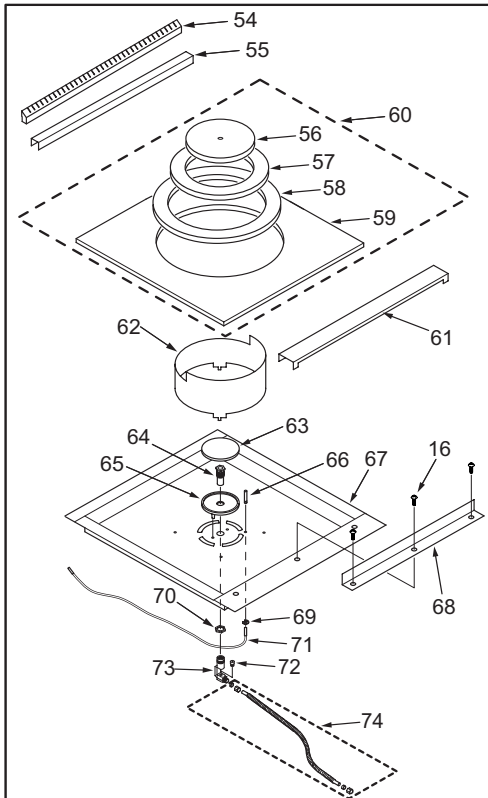

48" Range Top View

Surface Burner

IR Charbroiler

IR Griddle

French Top

48" Range Front Panel Parts List (1 of 2)

Ref #	Part #	Description	Ref #	Part #	Description
1	766543	Baffle, Broiler	26	720017	Light, Indicator, Red, Oven
2	720690	Seal, Door Top (See SN Break)	27	720951	Knob, Small Oven Thermostat Red (See SN Break)
	803809	Gasket, Door 30" (See SN Break)		801304	Knob, Oven, no/Broil, Red (See SN Break)
3	720692	Seal, Door Side (See SN Break)		720952	Knob, Sm. Oven Thermostat Black (See SN Break)
	803809	Gasket, Door 30" (See SN Break)		801305	Knob, Oven, no/Broil, Black (See SN Break)
4	730228	Screw #10-24 x 1/2"	28	730076	Screw #6-32 x 1/4
5	718195*	Bolt, Trunion	29	801347	Bezel, Rear (See SN Break)
	803579*	Bolt, Trunion, Offset	30	801346	Bezel, Front (See SN Break)
	730310*	Washer, Trunion Shim	31	722564	Terminal, Command Dummy
6	730311	Washer, Lock	32	786733	Panel, Front - Also need to order #722713 and 722712 (See SN Break)
7	730513	Nut, Hex Head		801083	Panel, Front, R486C - Also need to order #722713 and 722712 (See SN Break)
8	720691	Seal, Door Btm (See SN Break)	33	721017	Knob, Charbroiler Red (See SN Break)
	803809	Gasket, Door 30" (See SN Break)		801306	Knob, Char/French Top, Red (See SN Break)
9	722861	Seal, Door Bottom, 18" (See SN Break)		721018	Knob, Charboiler, Black (See SN Break)
	803811	Gasket, Door 18" (See SN Break)		801307	Knob, Char/French Top Valve, Black (See SN Break)
10	722860	Seal, Door Top 18" (See SN Break)	34	805787	Thermostat, Griddle
	803811	Gasket, Door 18" (See SN Break)	35	801084	Panel, Front, R486G - Also need to order #722713 and 722712 (See SN Break)
11	767670	Baffle, Broiler 18"	36	721014	Knob, Thermostat W/Griddle Red (See SN Break)
12	803436	Caster, Dual Wheel, 2"		801310	Knob, Griddle Thermostat, Red (See SN Break)
13	721013	Leg, Range, 3"		721015	Knob, Thermostat W/Griddle, Black (See SN Break)
14	730239	Screw #8-32 x 3/8"		801311	Knob, Griddle Thermostat, Black (See SN Break)
15	722713	Label, Light Switch	37	786741	Panel, Front - Also need to order #722713 and 722712 (See SN Break)
16	714982	Thermostat, Oven, Small		801087	Panel, Front, R484DG - Also need to order #722713 and 722712 (See SN Break)
17	714902	Thermostat, Oven w/Broil			
18	722712	Label, Fan Switch			
19	786731	Panel, Front, R488 - Also need to order #722713 and 722712 (See SN Break)			
	801082	Panel, Front, R488 - Also need to order #722713 and 722712 (See SN Break)			
20	715142	Shield, Switch Terminal			
21	720816	Switch, Oven Light			
22	720879	Knob, Surface Burner Valve, Red (See SN Break)			
	801312	Knob, Control, Red (See SN Break)			
	720880	Knob, Surface Burner Valve, Black (See SN Break)			
	801313	Knob, Surface Burner Valve, Black (See SN Break)			
23	720815	Switch, Oven, Fan			
24	720818	Knob, Oven Thermostat, Red (See SN Break)			
	801308	Knob, Oven W/Broil, Red (See SN Break)			
	720819	Knob, Oven Thermostat Black (See SN Break)			
	801309	Knob, Oven Therm, w/Broil, Black (See SN Break)			
25	718146	Bezel, Thermostat (See SN Break)			
	801348	Bezel, w/Tick Mark(See SN Break)			