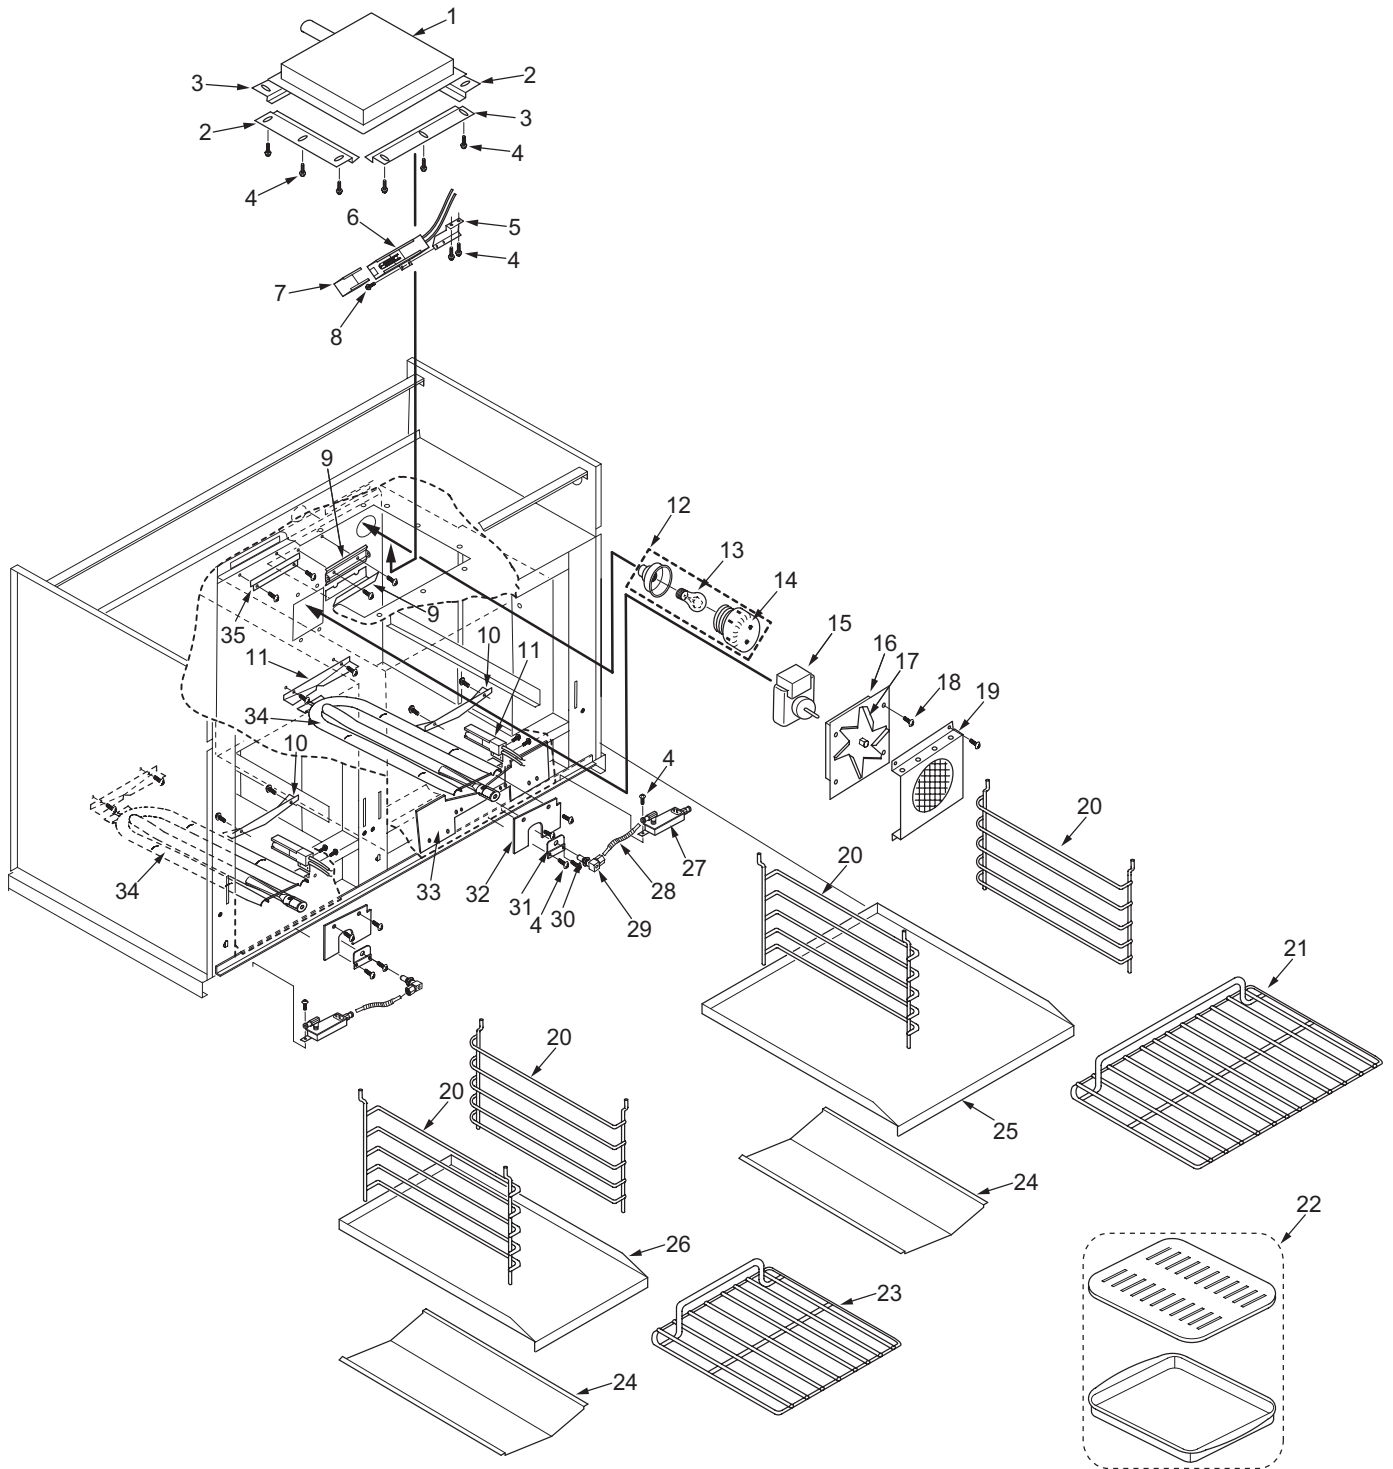

48" Range Oven Parts List

<u>Ref #</u>	<u>Part #</u>	<u>Description</u>
1	720761	Burner, Infrared Oven
2	766479	Bracket, Burner Left/Right
3	766592	Bracket, Burner Front/Rear
4	730228	Screw, #10-24 x 1/2"
5	766499	Bracket, Igniter, IR Range
6	723060	Igniter, Hot Surface
7	801690	Cover, Igniter Shield, Range
8	730230	Screw #8-32 x 3/8"
9	806873	Thermo Bulb Housing Assembly
	800123	Thermo Bulb Housing Assembly, 18"
10	800120	Oven Deflector Rest
11	718601	Igniter, Norton
12	720696	Lamp, Oven Assembly
13	342766	Lamp, Oven 40w, 120v
14	720830	Lens
15	766451	Plug, Motor Mount
16	715221	Motor, Oven Fan
17	800628	Blade, Convection Fan
18	730229	Screw, #10-24 x 1-1/2"
19	766456	Cover, Blower Oven
20	720682	Rack, Guide
21	720683	Rack, Oven 30" Range
22	714502	Pan, Broiler
23	722790	Rack, Oven 18" Range
24	766420	Deflector, Oven Bottom Range
25	766418	Panel, Oven Bottom 30" Range (See SN Break)
	803543	Panel, Oven Bottom 30" (See SN Break)
26	786638	Panel, Oven Bottom 18" Range (See SN Break)
	803545	Panel, Oven Bottom 18" (See SN Break)
27	803254	Valve, Oven Safety Single Hole
28	803166	Flex Tubing Service Package 6"
29	719385	Orifice Holder
30	800071	Orifice, Large Oven Natural Gas
	800059	Orifice, Large Oven LP
31	807734	Orifice Bracket, Range
32	766545	Baffle, Lower Front
	807861	Baffle, Lower Front
33	803973	Heatsink
34	803814	Burner Tube, Oven (See SN Break)
	807729	Buner Tube, Bake (See SN Break)
35	766546	Baffle, Flue Range

48" Range Oven View