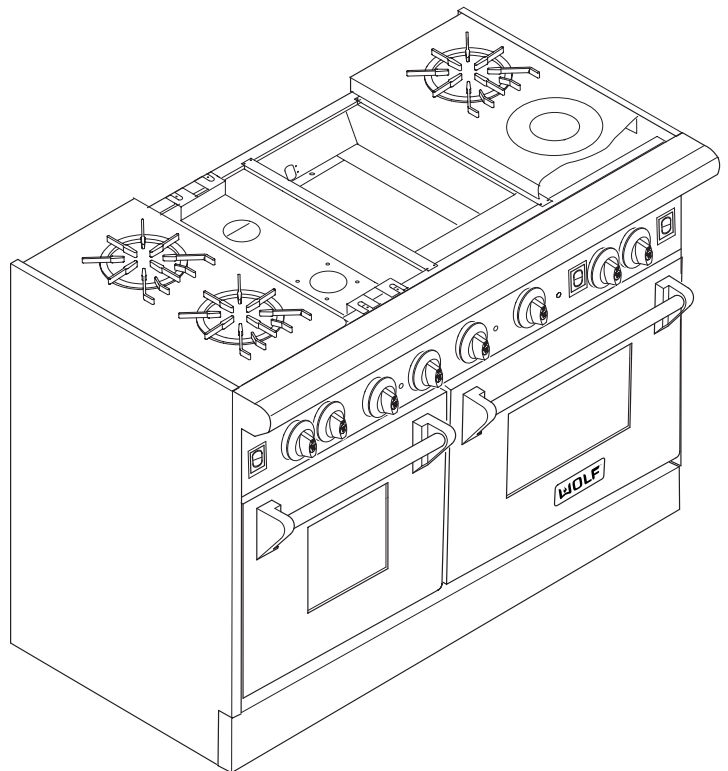

48" Range Top View

Surface Burner

IR Charbroiler

IR Griddle

French Top

48" Range Front Panel Parts List (1 of 2)

Ref #	Part #	Description	Ref #	Part #	Description
1	766543	Baffle, Broiler	26	720017	Light, Indicator, Red, Oven
2	720690	Seal, Door Top (See SN Break)	27	720951	Knob, Small Oven Thermostat Red (See SN Break)
	803809	Gasket, Door 30" (See SN Break)		801304	Knob, Oven, no/Broil, Red (See SN Break)
3	720692	Seal, Door Side (See SN Break)		720952	Knob, Sm. Oven Thermostat Black (See SN Break)
	803809	Gasket, Door 30" (See SN Break)		801305	Knob, Oven, no/Broil, Black (See SN Break)
4	730228	Screw #10-24 x 1/2"	28	730076	Screw #6-32 x 1/4
5	718195*	Bolt, Trunion	29	801347	Bezel, Rear (See SN Break)
	803579*	Bolt, Trunion, Offset	30	801346	Bezel, Front (See SN Break)
	730310*	Washer, Trunion Shim	31	722564	Terminal, Command Dummy
6	730311	Washer, Lock	32	786733	Panel, Front - Also need to order #722713 and 722712 (See SN Break)
7	730513	Nut, Hex Head		801083	Panel, Front, R486C - Also need to order #722713 and 722712 (See SN Break)
8	720691	Seal, Door Btm (See SN Break)	33	721017	Knob, Charbroiler Red (See SN Break)
	803809	Gasket, Door 30" (See SN Break)		801306	Knob, Char/French Top, Red (See SN Break)
9	722861	Seal, Door Bottom, 18" (See SN Break)		721018	Knob, Charboiler, Black (See SN Break)
	803811	Gasket, Door 18" (See SN Break)		801307	Knob, Char/French Top Valve, Black (See SN Break)
10	722860	Seal, Door Top 18" (See SN Break)	34	805787	Thermostat, Griddle
	803811	Gasket, Door 18" (See SN Break)	35	801084	Panel, Front, R486G - Also need to order #722713 and 722712 (See SN Break)
11	767670	Baffle, Broiler 18"	36	721014	Knob, Thermostat W/Griddle Red (See SN Break)
12	803436	Caster, Dual Wheel, 2"		801310	Knob, Griddle Thermostat, Red (See SN Break)
13	721013	Leg, Range, 3"		721015	Knob, Thermostat W/Griddle, Black (See SN Break)
14	730239	Screw #8-32 x 3/8"		801311	Knob, Griddle Thermostat, Black (See SN Break)
15	722713	Label, Light Switch	37	786741	Panel, Front - Also need to order #722713 and 722712 (See SN Break)
16	714982	Thermostat, Oven, Small		801087	Panel, Front, R484DG - Also need to order #722713 and 722712 (See SN Break)
17	714902	Thermostat, Oven w/Broil			
18	722712	Label, Fan Switch			
19	786731	Panel, Front, R488 - Also need to order #722713 and 722712 (See SN Break)			
	801082	Panel, Front, R488 - Also need to order #722713 and 722712 (See SN Break)			
20	715142	Shield, Switch Terminal			
21	720816	Switch, Oven Light			
22	720879	Knob, Surface Burner Valve, Red (See SN Break)			
	801312	Knob, Control, Red (See SN Break)			
	720880	Knob, Surface Burner Valve, Black (See SN Break)			
	801313	Knob, Surface Burner Valve, Black (See SN Break)			
23	720815	Switch, Oven, Fan			
24	720818	Knob, Oven Thermostat, Red (See SN Break)			
	801308	Knob, Oven W/Broil, Red (See SN Break)			
	720819	Knob, Oven Thermostat Black (See SN Break)			
	801309	Knob, Oven Therm, w/Broil, Black (See SN Break)			
25	718146	Bezel, Thermostat (See SN Break)			
	801348	Bezel, w/Tick Mark(See SN Break)			