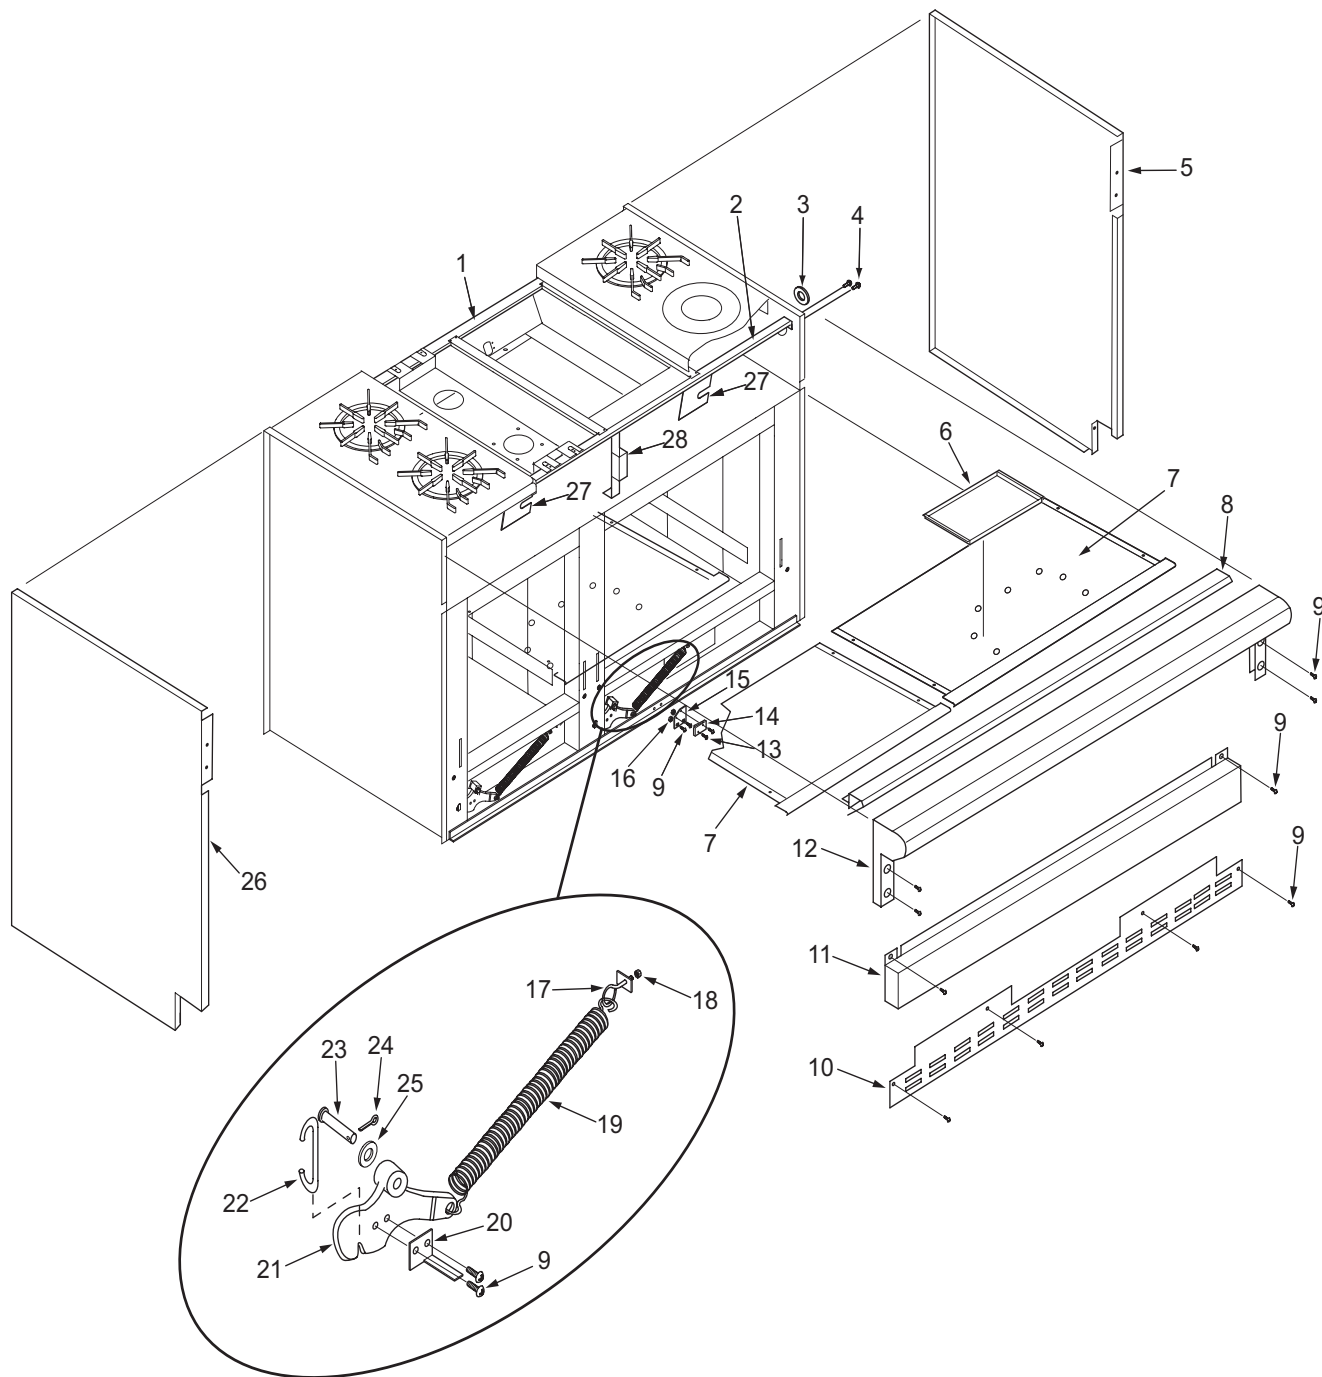

48" Range Dress Panels View

48" Range Top Parts List

Ref #	Part #	Description	Ref #	Part #	Description
1	801669	Grate, Wok (See SN Breaks)	36	786978	Baffle, Charbroiler
	804230	Grate, Wok (See SN Breaks)	37	786129	Spacer, IR Burner
2	800146	S Grate, Rear (See SN Breaks)	38	786029	Bracket, Sparker
	804229	S Grate, Rear (See SN Breaks)	39	714415	Sparker
3	800137	S Grate, Front (See SN Breaks)	40	804711	Shield, Charbroiler Electrode
	804228	S Grate, Front (See SN Breaks)	41	801265	Single Griddle Cover Kit - 11" Griddle (See SN Breaks)
4	720829	Grate, Spider (See SN Breaks)		809311	Griddle Cover - 11" New Style Griddle (See SN Breaks)
	809099	Grate, Spider (See SN Breaks)		801266	Double Griddle Cover Kit - 22" Griddle Old Style Griddle Cover & Backsplash (See SN Breaks)
5	722421	Grate Foot Pad (See SN Breaks)			Griddle Cover - 22" New Style (See SN Breaks)
6	722422	Washer, Silicone, Spider Grate (See SN Breaks)			
7	720801	Burner, Inner Head, Plated			
	800041	Burner, Inner Head, Black Enamel	809312		
8	720887	Base, Inner Burner			
	800044	Burner, Inner Base, Black Enamel	42	802508	Griddle Assembly, 11"
9	720803	Burner, Outer (See SN Breaks)		802509	Griddle Assembly, 22"
	801150	Cap, burner, Outer Head, Black Enamel	43	800067	Seal, Griddle, 20"
			44	800066	Seal, Griddle, 9"
10	720802	Ring, Cross (See SN Breaks)	45	800048	Orifice, IR Charbroiler, Natural Gas
	801151	Ring, Burner, Inner Base, Black Enamel		800050	Orifice, IR Charbroiler, LP Gas
			46	786127	Baffle, Griddle
11	803965	Burner Ring/Cap, Service Package	47	803168	Flex Tubing Service Package 3/8" x 18"
12	766446	Top, Pressed Steel, Porcelain (See SN Breaks)	48	770093	Solenoid, (Coil Only)
	805519	Top, Pressed Steel, (See SN Breaks)	49	730229	Screw #10-24 x 1-1/2"
			50	719376	Elbow, Brass 3/8"
13	722162	Screw, Phillips Head		719377	Fitting, Straight 3/8"
14	807864	Holder, Jet Assembly	51	804404	Holder, Single Solenoid
15	720886	Venturi		756302	Holder, Double Solenoid
16	730228	Screw #10-24 x 1/2"	52	803167	Flex Tubing Service Package 3/8" x 12"
17	800882	Orifice, Inner Burner, Natural Gas			
	800052	Orifice, Inner Burner, LP Gas	53	807622	Valve, Single Solenoid, w/fittings
18	720900	Fitting, Inner Orifice		807623	Valve, Double Solenoid, w/fittings
19	719566	Sleeve, 1/4" Fiberglass	54	803374	Vent, Frenchtop
20	720822	Ring	55	786718	Spacer, Rear
21	807598	Spring	56	NLA	Ring, Center French Top
22	801149	Base, Burner	57	NLA	Ring, Inner French Top
23	806483	Service Components, Electrode	58	NLA	Ring, Outer French Top
24	800872	Orifice, Outer Burner, Natural Gas	59	NLA	Plate, French Top
	800051	Orifice, Outer Burner, LP Gas	60	806466	Components, Frenchtop
25	767615	Panel, Burner Support	61	805658	Spacer, Front - FT Cover
26	809019	Burner Assembly - Also need to order 806483	62	786727	Ring, Flame
			63	723063	Burner Head
27	762215	Backsplash, Decorative	64	722521	Venturi, Gas Hotplate
28	759715	Cover, Charbroiler 11"	65	722536	Burner Base
	(Order 2 for Double Charbroiler 22")		66	723011	Electrode, French Top
29	786081	Rack, Charbroiler	67	786716	Pan, Burner
30	769593	Frame, Charbroiler	68	786719	Baffle, Pan French Top
31	722631	Screen, Reverberator	69	723010	Clip, Retaining
32	762444	Plate, Blank Off	70	722522	Nut, Hotplate
33	809183	Burner, Infrared Assy, Griddle/Charb	71	800062	Electrode Wire
			72	800060	Orifice, French Top Natural Gas
34	800048	Orifice, IR Charbroiler, Natural Gas		800061	Orifice, French Top LP Gas
	800050	orifice, IR Carbroiler, LP Gas	73	722530	Holder, Jet Gas
35	800258	Elbow	74	803170	Flex Tubing Service Package 1/4" x 12"
36	786978	Baffle, Charbroiler			

Not Shown