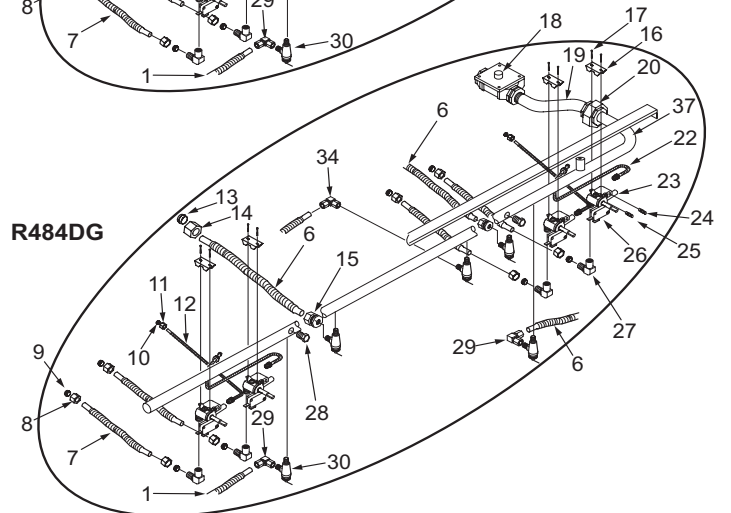

48" Range Manifold View (1 of 2)

**NOTE: SEE FOLLOWING PAGE FOR
ADDITIONAL 48" RANGE
MANIFOLD VIEWS**

48" Range Manifold Parts List (2 of 2)

Ref #	Part #	Description
1	803169	Flex Tubing Service Package 3/8" x 48"
2	714369	Bushing, Snap 1/2"
3	786977	Shield, Corner Wire
4	807667	Ferrule, Sleeve Brass
5	807677	Nut, Compress Brass
6	803172	Flex Tubing Service Package 3/8" x 42"
7	803171	Flex Tubing Service Package 5/16" x 14"
8	807677	Nut, Compress Brass
9	807667	Ferrule, Sleeve Brass
10	807665	Ferrule, 3/16"
11	720888	Fitting, 3/16"
12	801937	Flex Tubing Service Package 3/16 x 27"
13	807668	Ferrule, 3/8"
14	807678	Nut, 3/8"
15	803172	Flex Tubing Service Package 3/8 x 42"
16	714361	Connector, 3/8"
17	720885	Bracket, Valve Mounting
18	722133	Screw, Hex Head
19	723350	Regulator, Pressure Convertible 3/4"
	801358	Regulator, 1/2" Convertible
20	722832	Pipe, Offset
21	719033	Union, 1/2" Black
22	805673	Manifold (R484CG)
	805674	Manifold (R484DC)
	805675	Manifold (R484DG)
	805676	Manifold (R484F)
23	801936	Flex Tubing Service Package 3/16 x 16"
24	809153	Burner Valve & Switch Assy, Nat
	809154	Valve, Burner, LP Gas
25	800892	Orifice, Bypass Inner, Natural Gas
	800055	Orifice, Bypass Inner, LP Gas
26	800884	Orifice, Bypass Outer, Natural Gas
	800054	Orifice, Bypass Outer, LP Gas
27	807141	Valve, Switch
28	719393	Elbow, Brass 3/8"
29	719370	Plug, Hex Head, 1/8"
30	722278	Elbow, Adapter, Compression
31	720330	Valve, Shut Off, Oven
32	713810	Switch, Valve Ignition
33	722413	Valve, Brass
34	803167	Flex Tubing Service Package 3/8 x 12"
35	801812	Pipe, Manifold 48" Range 2B
		Charboiler/French Top
	804424	Manifold (R482CF)

Not Shown

806392	Wiring Harness - Manifold, R484DC
806393	Wiring Harness - Rear, R484DC
806390	Wiring Harness - Manifold, R484CG
806391	Wiring Harness - Rear, R484CG
806396	Wiring Harness - Manifold, R484F
806397	Wiring Harness - Rear, R484F
806398	Wiring Harness - Manifold, R482CF
806399	Wiring Harness - Rear, R482CF