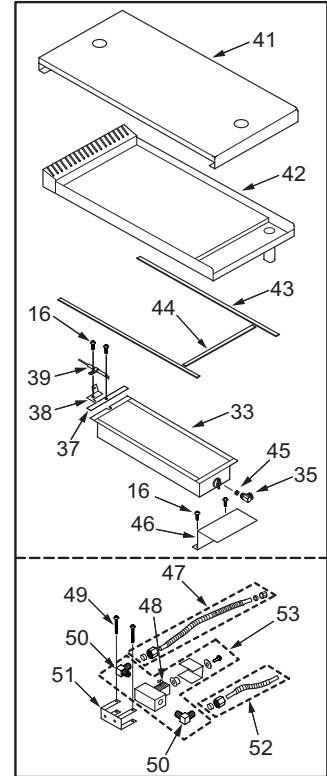

48" Range Top View

IR Griddle