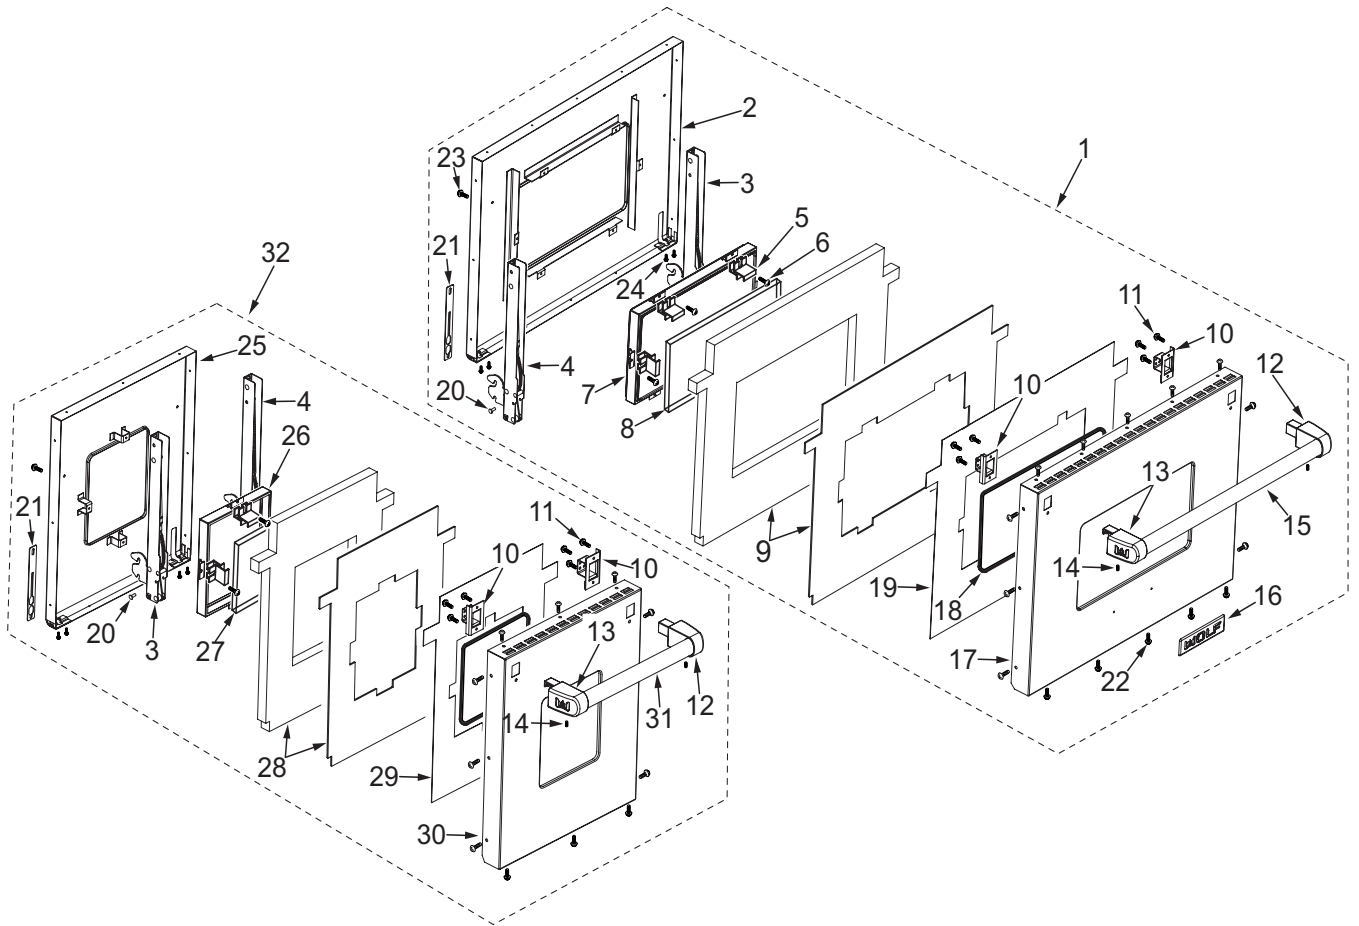

48" Range Door View (Starting with Serial Number 17000000)

48" Range Dress Panels Parts List

<u>Ref #</u>	<u>Part #</u>	<u>Description</u>
1	786493	Channel, Rear, 48" Range
2	786492	Channel, Front, 48" Range
3	714369	Bushing, Snap 1/2"
4	722270	Rivet, Pop 3/16"
5	787310	Panel, Outer RH, SS 48" Range (See SN Breaks)
	801569	Panel, Outer RH, SS 48" Range (See SN Breaks)
6	786714	Pan, Grease SS (12-3/8" X 7") (See SN Breaks)
	801687	Tray, Grease Range (With dimples, 11-1/2" X 9-1/2") (See SN Breaks)
7	787578	Pan, Drip Assembly (See SN Breaks)
	801362	Drip Tray Assembly (See SN Breaks)
8	786654	Baffle, Roll Front 48" Range
9	730228	Screw #10-24 x 1/2" Phillips
10	807588	Skirt, Front SS, 48" Range
11	809368	Panel, Lower Front, SS 48" Range
12	801923	Roll Front
13	730228	Screw 10-24 X 1/2" Phillips Head
14	809365	Switch, Door Interlock
15	766547*	Bracket, Door Switch
	809377**	Bracket, Door Switch
16	730535*	Nut, 6-32 Lock
17	719331*	Bolt, Eye 1/4-20 x 3"
18	730506*	Nut, Oversize
19	718361*	Spring, Door
20	768260*	Angle, Switch
21	719710*	Arm, Rocker, LH
22	719344*	Hook, "S", Oven Door
23	719350*	Pin, Clevis, 3/8 x 2"
24	730410*	Pin, Cotter, 3/32 x 1-1/4"
25	730310*	Washer
26	787311	Panel, Outer LH, SS 48" Range (See SN Breaks)
	801570	Panel, Outer LH, SS 48" Range (See SN Breaks)
27	769579	Shield, Inner T-stat, 36" Range
28	801680	Support, Channel Front
		<u>Not Shown</u>
	801256	Slide, Drip Tray, Lh
	801257	Slide, Drip Tray, Rh

* - Prior to Serial Number (PTS) 17000000 ** - Starting with Serial Number (SWS) 17000000