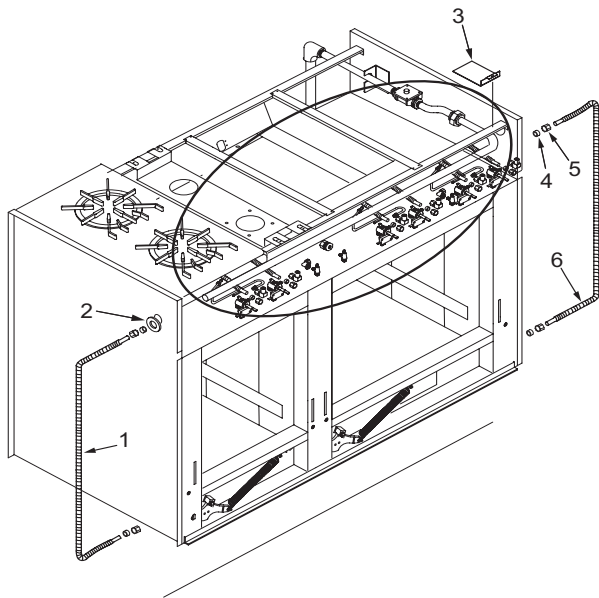

48" Range Manifold Parts List (2 of 2)

<u>Ref #</u>	<u>Part #</u>	<u>Description</u>
1	803169	Flex Tubing Service Package 3/8" x 48"
2	714369	Bushing, Snap 1/2"
3	786977	Shield, Corner Wire
4	807667	Ferrule, Sleeve Brass
5	807677	Nut, Compress Brass
6	803172	Flex Tubing Service Package 3/8" x 42"
7	803171	Flex Tubing Service Package 5/16" x 14"
8	807677	Nut, Compress Brass
9	807667	Ferrule, Sleeve Brass
10	807665	Ferrule, 3/16"
11	720888	Fitting, 3/16"
12	801937	Flex Tubing Service Package 3/16 x 27"
13	807668	Ferrule, 3/8"
14	807678	Nut, 3/8"
15	803172	Flex Tubing Service Package 3/8 x 42"
16	714361	Connector, 3/8"
17	720885	Bracket, Valve Mounting
18	722133	Screw, Hex Head
19	723350	Regulator, Pressure Convertible 3/4"
	801358	Regulator, 1/2" Convertible
20	722832	Pipe, Offset
21	719033	Union, 1/2" Black
22	805673	Manifold (R484CG)
	805674	Manifold (R484DC)
	805675	Manifold (R484DG)
	805676	Manifold (R484F)
23	801936	Flex Tubing Service Package 3/16 x 16"
24	809153	Burner Valve & Switch Assy, Nat
	809154	Valve, Burner, LP Gas
25	800892	Orifice, Bypass Inner, Natural Gas
	800055	Orifice, Bypass Inner, LP Gas
26	800884	Orifice, Bypass Outer, Natural Gas
	800054	Orifice, Bypass Outer, LP Gas
27	807141	Valve, Switch
28	719393	Elbow, Brass 3/8"
29	719370	Plug, Hex Head, 1/8"
30	722278	Elbow, Adapter, Compression
31	720330	Valve, Shut Off, Oven
32	713810	Switch, Valve Ignition
33	722413	Valve, Brass
34	803167	Flex Tubing Service Package 3/8 x 12"
35	801812	Pipe, Manifold 48" Range 2B
		Charboiler/French Top
	804424	Manifold (R482CF)

Not Shown

806392	Wiring Harness - Manifold, R484DC
806393	Wiring Harness - Rear, R484DC
806390	Wiring Harness - Manifold, R484CG
806391	Wiring Harness - Rear, R484CG
806396	Wiring Harness - Manifold, R484F
806397	Wiring Harness - Rear, R484F
806398	Wiring Harness - Manifold, R482CF
806399	Wiring Harness - Rear, R482CF

48" Range Manifold View (2 of 2)

**NOTE: SEE PRECEDING PAGE FOR
ADDITIONAL 48" RANGE
MANIFOLD VIEWS**