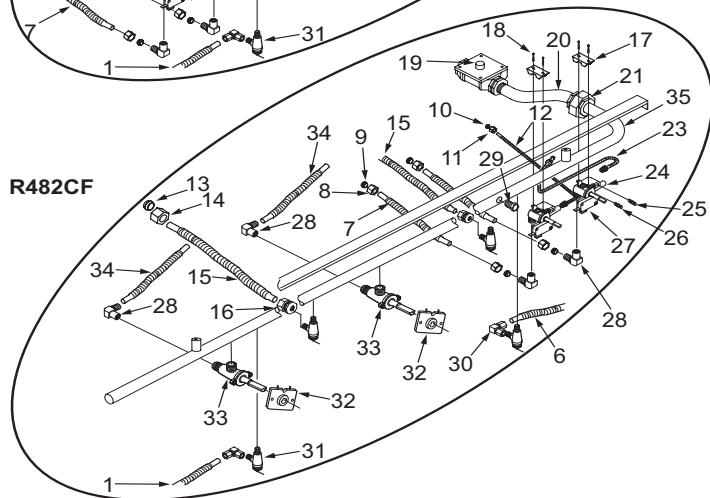

48" Range Manifold Parts List (2 of 2)

Ref #	Part #	Description
1	803169	Flex Tubing Service Package 3/8" x 48"
2	714369	Bushing, Snap 1/2"
3	786977	Shield, Corner Wire
4	807667	Ferrule, Sleeve Brass
5	807677	Nut, Compress Brass
6	803172	Flex Tubing Service Package 3/8" x 42"
7	803171	Flex Tubing Service Package 5/16" x 14"
8	807677	Nut, Compress Brass
9	807667	Ferrule, Sleeve Brass
10	807665	Ferrule, 3/16"
11	720888	Fitting, 3/16"
12	801937	Flex Tubing Service Package 3/16 x 27"
13	807668	Ferrule, 3/8"
14	807678	Nut, 3/8"
15	803172	Flex Tubing Service Package 3/8 x 42"
16	714361	Connector, 3/8"
17	720885	Bracket, Valve Mounting
18	722133	Screw, Hex Head
19	723350	Regulator, Pressure Convertible 3/4"
	801358	Regulator, 1/2" Convertible
20	722832	Pipe, Offset
21	719033	Union, 1/2" Black
22	805673	Manifold (R484CG)
	805674	Manifold (R484DC)
	805675	Manifold (R484DG)
	805676	Manifold (R484F)
23	801936	Flex Tubing Service Package 3/16 x 16"
24	809153	Burner Valve & Switch Assy, Nat
	809154	Valve, Burner, LP Gas
25	800892	Orifice, Bypass Inner, Natural Gas
	800055	Orifice, Bypass Inner, LP Gas
26	800884	Orifice, Bypass Outer, Natural Gas
	800054	Orifice, Bypass Outer, LP Gas
27	807141	Valve, Switch
28	719393	Elbow, Brass 3/8"
29	719370	Plug, Hex Head, 1/8"
30	722278	Elbow, Adapter, Compression
31	720330	Valve, Shut Off, Oven
32	713810	Switch, Valve Ignition
33	722413	Valve, Brass
34	803167	Flex Tubing Service Package 3/8 x 12"
35	801812	Pipe, Manifold 48" Range 2B
		Charboiler/French Top
	804424	Manifold (R482CF)

Not Shown

806392	Wiring Harness - Manifold, R484DC
806393	Wiring Harness - Rear, R484DC
806390	Wiring Harness - Manifold, R484CG
806391	Wiring Harness - Rear, R484CG
806396	Wiring Harness - Manifold, R484F
806397	Wiring Harness - Rear, R484F
806398	Wiring Harness - Manifold, R482CF
806399	Wiring Harness - Rear, R482CF

48" Range Manifold View (2 of 2)

**NOTE: SEE PRECEDING PAGE FOR
ADDITIONAL 48" RANGE
MANIFOLD VIEWS**