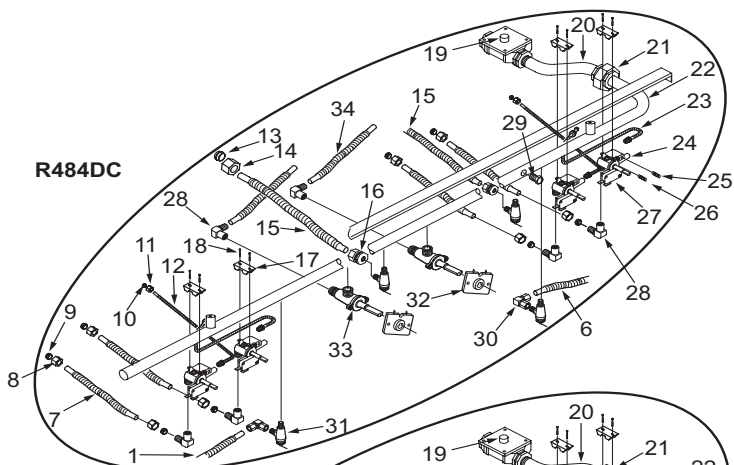

48" Range Manifold Parts List (2 of 2)

Ref #	Part #	Description
1	803169	Flex Tubing Service Package 3/8" x 48"
2	714369	Bushing, Snap 1/2"
3	786977	Shield, Corner Wire
4	807667	Ferrule, Sleeve Brass
5	807677	Nut, Compress Brass
6	803172	Flex Tubing Service Package 3/8" x 42"
7	803171	Flex Tubing Service Package 5/16" x 14"
8	807677	Nut, Compress Brass
9	807667	Ferrule, Sleeve Brass
10	807665	Ferrule, 3/16"
11	720888	Fitting, 3/16"
12	801937	Flex Tubing Service Package 3/16 x 27"
13	807668	Ferrule, 3/8"
14	807678	Nut, 3/8"
15	803172	Flex Tubing Service Package 3/8 x 42"
16	714361	Connector, 3/8"
17	720885	Bracket, Valve Mounting
18	722133	Screw, Hex Head
19	723350	Regulator, Pressure Convertible 3/4"
	801358	Regulator, 1/2" Convertible
20	722832	Pipe, Offset
21	719033	Union, 1/2" Black
22	805673	Manifold (R484CG)
	805674	Manifold (R484DC)
	805675	Manifold (R484DG)
	805676	Manifold (R484F)
23	801936	Flex Tubing Service Package 3/16 x 16"
24	809153	Burner Valve & Switch Assy, Nat
	809154	Valve, Burner, LP Gas
25	800892	Orifice, Bypass Inner, Natural Gas
	800055	Orifice, Bypass Inner, LP Gas
26	800884	Orifice, Bypass Outer, Natural Gas
	800054	Orifice, Bypass Outer, LP Gas
27	807141	Valve, Switch
28	719393	Elbow, Brass 3/8"
29	719370	Plug, Hex Head, 1/8"
30	722278	Elbow, Adapter, Compression
31	720330	Valve, Shut Off, Oven
32	713810	Switch, Valve Ignition
33	722413	Valve, Brass
34	803167	Flex Tubing Service Package 3/8 x 12"
35	801812	Pipe, Manifold 48" Range 2B
		Charboiler/French Top
	804424	Manifold (R482CF)

Not Shown

806392	Wiring Harness - Manifold, R484DC
806393	Wiring Harness - Rear, R484DC
806390	Wiring Harness - Manifold, R484CG
806391	Wiring Harness - Rear, R484CG
806396	Wiring Harness - Manifold, R484F
806397	Wiring Harness - Rear, R484F
806398	Wiring Harness - Manifold, R482CF
806399	Wiring Harness - Rear, R482CF

48" Range Manifold View (2 of 2)

**NOTE: SEE PRECEDING PAGE FOR
ADDITIONAL 48" RANGE
MANIFOLD VIEWS**