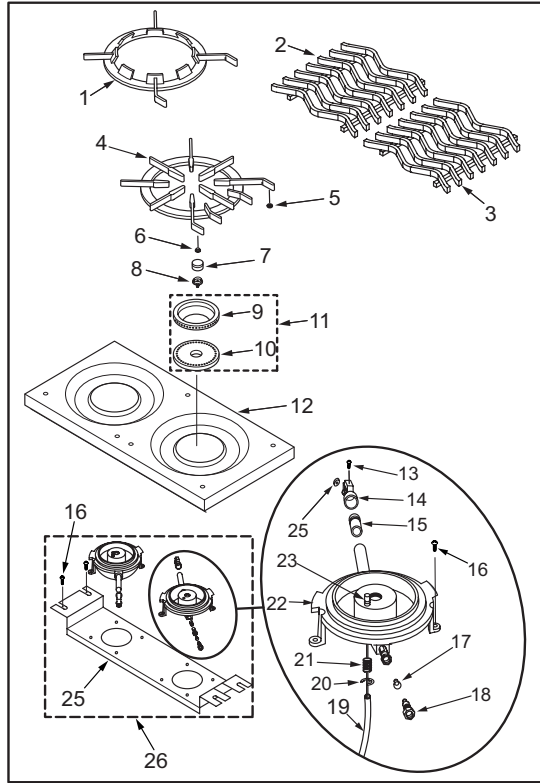

48" Range Top View

Surface Burner