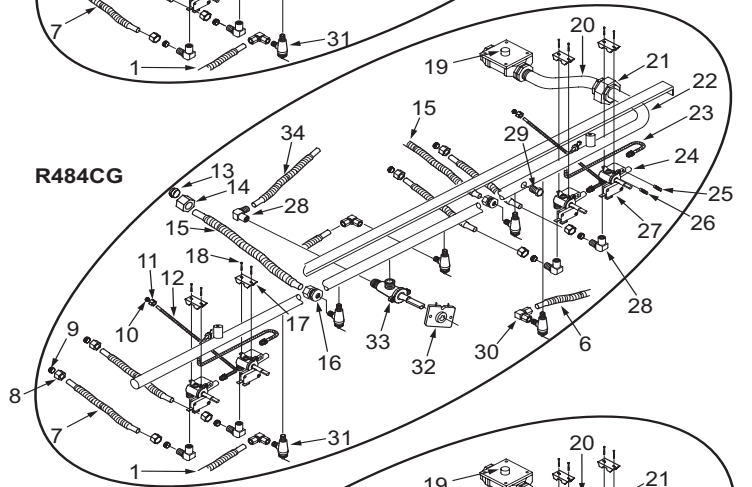

48" Range Manifold Parts List (2 of 2)

<u>Ref #</u>	<u>Part #</u>	<u>Description</u>
1	803169	Flex Tubing Service Package 3/8" x 48"
2	714369	Bushing, Snap 1/2"
3	786977	Shield, Corner Wire
4	807667	Ferrule, Sleeve Brass
5	807677	Nut, Compress Brass
6	803172	Flex Tubing Service Package 3/8" x 42"
7	803171	Flex Tubing Service Package 5/16" x 14"
8	807677	Nut, Compress Brass
9	807667	Ferrule, Sleeve Brass
10	807665	Ferrule, 3/16"
11	720888	Fitting, 3/16"
12	801937	Flex Tubing Service Package 3/16 x 27"
13	807668	Ferrule, 3/8"
14	807678	Nut, 3/8"
15	803172	Flex Tubing Service Package 3/8 x 42"
16	714361	Connector, 3/8"
17	720885	Bracket, Valve Mounting
18	722133	Screw, Hex Head
19	723350	Regulator, Pressure Convertible 3/4"
	801358	Regulator, 1/2" Convertible
20	722832	Pipe, Offset
21	719033	Union, 1/2" Black
22	805673	Manifold (R484CG)
	805674	Manifold (R484DC)
	805675	Manifold (R484DG)
	805676	Manifold (R484F)
23	801936	Flex Tubing Service Package 3/16 x 16"
24	809153	Burner Valve & Switch Assy, Nat
	809154	Valve, Burner, LP Gas
25	800892	Orifice, Bypass Inner, Natural Gas
	800055	Orifice, Bypass Inner, LP Gas
26	800884	Orifice, Bypass Outer, Natural Gas
	800054	Orifice, Bypass Outer, LP Gas
27	807141	Valve, Switch
28	719393	Elbow, Brass 3/8"
29	719370	Plug, Hex Head, 1/8"
30	722278	Elbow, Adapter, Compression
31	720330	Valve, Shut Off, Oven
32	713810	Switch, Valve Ignition
33	722413	Valve, Brass
34	803167	Flex Tubing Service Package 3/8 x 12"
35	801812	Pipe, Manifold 48" Range 2B
		Charboiler/French Top
	804424	Manifold (R482CF)

Not Shown

806392	Wiring Harness - Manifold, R484DC
806393	Wiring Harness - Rear, R484DC
806390	Wiring Harness - Manifold, R484CG
806391	Wiring Harness - Rear, R484CG
806396	Wiring Harness - Manifold, R484F
806397	Wiring Harness - Rear, R484F
806398	Wiring Harness - Manifold, R482CF
806399	Wiring Harness - Rear, R482CF

48" Range Manifold View (2 of 2)

**NOTE: SEE PRECEDING PAGE FOR
ADDITIONAL 48" RANGE
MANIFOLD VIEWS**