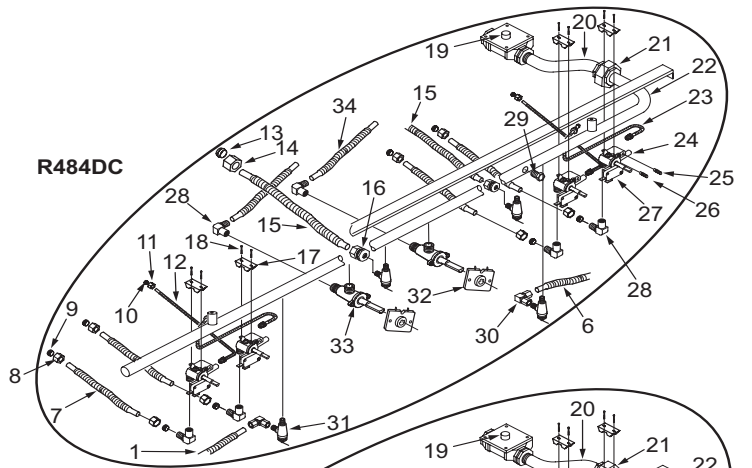

48" Range Manifold Parts List (2 of 2)

<u>Ref #</u>	<u>Part #</u>	<u>Description</u>
1	803169	Flex Tubing Service Package 3/8" x 48"
2	714369	Bushing, Snap 1/2"
3	786977	Shield, Corner Wire
4	807667	Ferrule, Sleeve Brass
5	807677	Nut, Compress Brass
6	803172	Flex Tubing Service Package 3/8" x 42"
7	803171	Flex Tubing Service Package 5/16" x 14"
8	807677	Nut, Compress Brass
9	807667	Ferrule, Sleeve Brass
10	807665	Ferrule, 3/16"
11	720888	Fitting, 3/16"
12	801937	Flex Tubing Service Package 3/16 x 27"
13	807668	Ferrule, 3/8"
14	807678	Nut, 3/8"
15	803172	Flex Tubing Service Package 3/8 x 42"
16	714361	Connector, 3/8"
17	720885	Bracket, Valve Mounting
18	722133	Screw, Hex Head
19	723350	Regulator, Pressure Convertible 3/4"
	801358	Regulator, 1/2" Convertible
20	722832	Pipe, Offset
21	719033	Union, 1/2" Black
22	805673	Manifold (R484CG)
	805674	Manifold (R484DC)
	805675	Manifold (R484DG)
	805676	Manifold (R484F)
23	801936	Flex Tubing Service Package 3/16 x 16"
24	809153	Burner Valve & Switch Assy, Nat
	809154	Valve, Burner, LP Gas
25	800892	Orifice, Bypass Inner, Natural Gas
	800055	Orifice, Bypass Inner, LP Gas
26	800884	Orifice, Bypass Outer, Natural Gas
	800054	Orifice, Bypass Outer, LP Gas
27	807141	Valve, Switch
28	719393	Elbow, Brass 3/8"
29	719370	Plug, Hex Head, 1/8"
30	722278	Elbow, Adapter, Compression
31	720330	Valve, Shut Off, Oven
32	713810	Switch, Valve Ignition
33	722413	Valve, Brass
34	803167	Flex Tubing Service Package 3/8 x 12"
35	801812	Pipe, Manifold 48" Range 2B
		Charboiler/French Top
	804424	Manifold (R482CF)

Not Shown

806392	Wiring Harness - Manifold, R484DC
806393	Wiring Harness - Rear, R484DC
806390	Wiring Harness - Manifold, R484CG
806391	Wiring Harness - Rear, R484CG
806396	Wiring Harness - Manifold, R484F
806397	Wiring Harness - Rear, R484F
806398	Wiring Harness - Manifold, R482CF
806399	Wiring Harness - Rear, R482CF

48" Range Manifold View (2 of 2)

**NOTE: SEE PRECEDING PAGE FOR
ADDITIONAL 48" RANGE
MANIFOLD VIEWS**