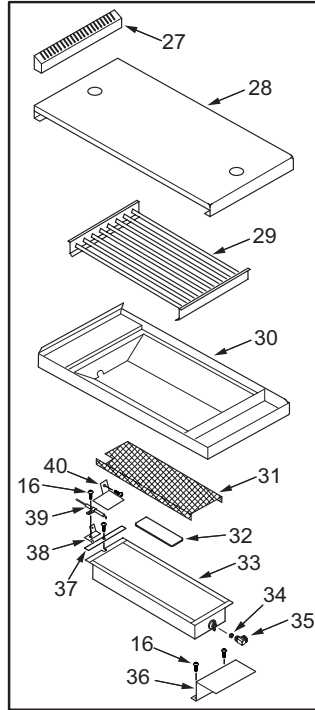

IR Charbroiler