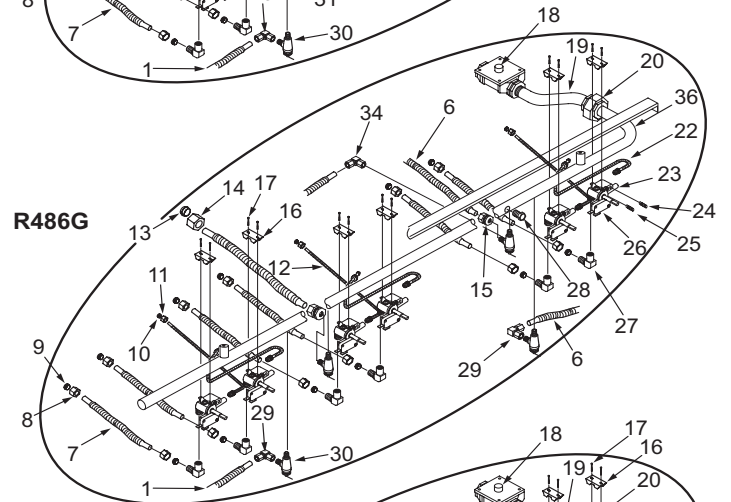

48" Range Manifold View (1 of 2)

**NOTE: SEE FOLLOWING PAGE FOR
ADDITIONAL 48" RANGE
MANIFOLD VIEWS**

48" Range Manifold Parts List (2 of 2)

Ref #	Part #	Description
1	803169	Flex Tubing Service Package 3/8" x 48"
2	714369	Bushing, Snap 1/2"
3	786977	Shield, Corner Wire
4	807667	Ferrule, Sleeve Brass
5	807677	Nut, Compress Brass
6	803172	Flex Tubing Service Package 3/8" x 42"
7	803171	Flex Tubing Service Package 5/16" x 14"
8	807677	Nut, Compress Brass
9	807667	Ferrule, Sleeve Brass
10	807665	Ferrule, 3/16"
11	720888	Fitting, 3/16"
12	801937	Flex Tubing Service Package 3/16 x 27"
13	807668	Ferrule, 3/8"
14	807678	Nut, 3/8"
15	803172	Flex Tubing Service Package 3/8 x 42"
16	714361	Connector, 3/8"
17	720885	Bracket, Valve Mounting
18	722133	Screw, Hex Head
19	723350	Regulator, Pressure Convertible 3/4"
	801358	Regulator, 1/2" Convertible
20	722832	Pipe, Offset
21	719033	Union, 1/2" Black
22	805673	Manifold (R484CG)
	805674	Manifold (R484DC)
	805675	Manifold (R484DG)
	805676	Manifold (R484F)
23	801936	Flex Tubing Service Package 3/16 x 16"
24	809153	Burner Valve & Switch Assy, Nat
	809154	Valve, Burner, LP Gas
25	800892	Orifice, Bypass Inner, Natural Gas
	800055	Orifice, Bypass Inner, LP Gas
26	800884	Orifice, Bypass Outer, Natural Gas
	800054	Orifice, Bypass Outer, LP Gas
27	807141	Valve, Switch
28	719393	Elbow, Brass 3/8"
29	719370	Plug, Hex Head, 1/8"
30	722278	Elbow, Adapter, Compression
31	720330	Valve, Shut Off, Oven
32	713810	Switch, Valve Ignition
33	722413	Valve, Brass
34	803167	Flex Tubing Service Package 3/8 x 12"
35	801812	Pipe, Manifold 48" Range 2B
		Charboiler/French Top
	804424	Manifold (R482CF)

Not Shown

806392	Wiring Harness - Manifold, R484DC
806393	Wiring Harness - Rear, R484DC
806390	Wiring Harness - Manifold, R484CG
806391	Wiring Harness - Rear, R484CG
806396	Wiring Harness - Manifold, R484F
806397	Wiring Harness - Rear, R484F
806398	Wiring Harness - Manifold, R482CF
806399	Wiring Harness - Rear, R482CF