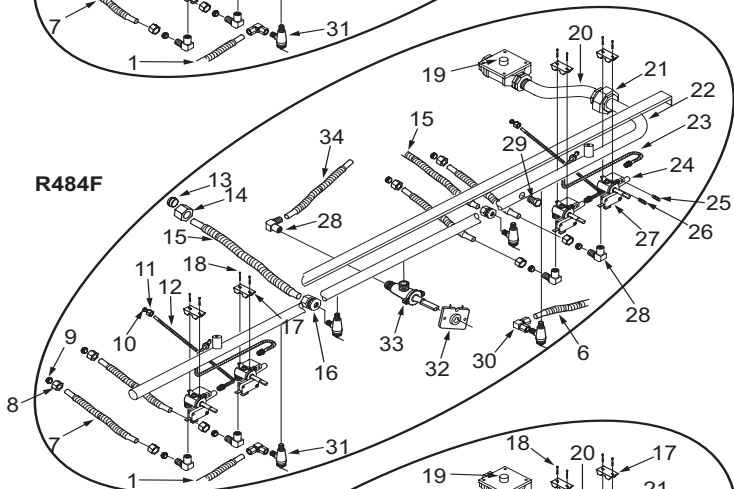

48" Range Manifold Parts List (2 of 2)

Ref #	Part #	Description
1	803169	Flex Tubing Service Package 3/8" x 48"
2	714369	Bushing, Snap 1/2"
3	786977	Shield, Corner Wire
4	807667	Ferrule, Sleeve Brass
5	807677	Nut, Compress Brass
6	803172	Flex Tubing Service Package 3/8" x 42"
7	803171	Flex Tubing Service Package 5/16" x 14"
8	807677	Nut, Compress Brass
9	807667	Ferrule, Sleeve Brass
10	807665	Ferrule, 3/16"
11	720888	Fitting, 3/16"
12	801937	Flex Tubing Service Package 3/16 x 27"
13	807668	Ferrule, 3/8"
14	807678	Nut, 3/8"
15	803172	Flex Tubing Service Package 3/8 x 42"
16	714361	Connector, 3/8"
17	720885	Bracket, Valve Mounting
18	722133	Screw, Hex Head
19	723350	Regulator, Pressure Convertible 3/4"
	801358	Regulator, 1/2" Convertible
20	722832	Pipe, Offset
21	719033	Union, 1/2" Black
22	805673	Manifold (R484CG)
	805674	Manifold (R484DC)
	805675	Manifold (R484DG)
	805676	Manifold (R484F)
23	801936	Flex Tubing Service Package 3/16 x 16"
24	809153	Burner Valve & Switch Assy, Nat
	809154	Valve, Burner, LP Gas
25	800892	Orifice, Bypass Inner, Natural Gas
	800055	Orifice, Bypass Inner, LP Gas
26	800884	Orifice, Bypass Outer, Natural Gas
	800054	Orifice, Bypass Outer, LP Gas
27	807141	Valve, Switch
28	719393	Elbow, Brass 3/8"
29	719370	Plug, Hex Head, 1/8"
30	722278	Elbow, Adapter, Compression
31	720330	Valve, Shut Off, Oven
32	713810	Switch, Valve Ignition
33	722413	Valve, Brass
34	803167	Flex Tubing Service Package 3/8 x 12"
35	801812	Pipe, Manifold 48" Range 2B
		Charboiler/French Top
	804424	Manifold (R482CF)

Not Shown

806392	Wiring Harness - Manifold, R484DC
806393	Wiring Harness - Rear, R484DC
806390	Wiring Harness - Manifold, R484CG
806391	Wiring Harness - Rear, R484CG
806396	Wiring Harness - Manifold, R484F
806397	Wiring Harness - Rear, R484F
806398	Wiring Harness - Manifold, R482CF
806399	Wiring Harness - Rear, R482CF

48" Range Manifold View (2 of 2)

**NOTE: SEE PRECEDING PAGE FOR
ADDITIONAL 48" RANGE
MANIFOLD VIEWS**