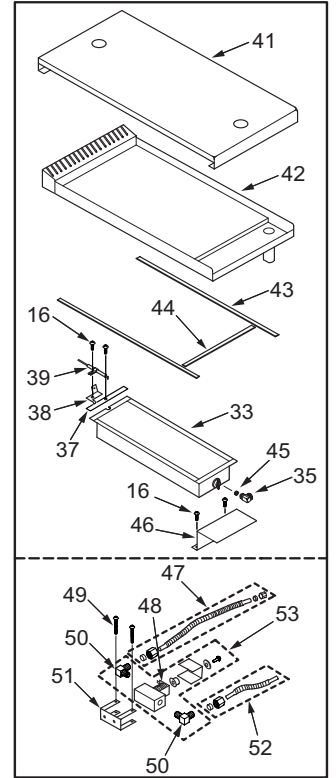

48" Range Top View

IR Griddle