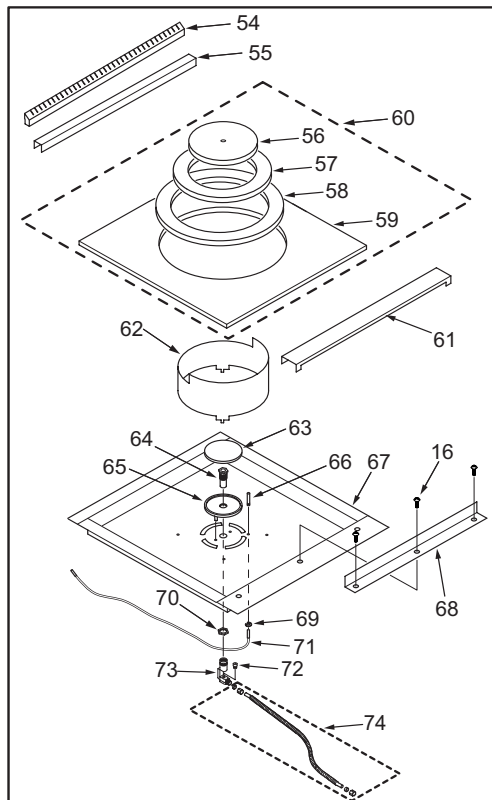

## 48" Range Front Panel Parts List (1 of 2)

Ref #	Part #	Description	Ref #	Part #	Description	
1	766543	Baffle, Broiler	26	720017	Light, Indicator, Red, Oven	
2	720690	Seal, Door Top (See SN Break)	27	720951	Knob, Small Oven Thermostat Red (See SN Break)	
	803809	Gasket, Door 30" (See SN Break)		801304	Knob, Oven, no/Broil, Red (See SN Break)	
3	720692	Seal, Door Side (See SN Break)		720952	Knob, Sm. Oven Thermostat Black (See SN Break)	
	803809	Gasket, Door 30" (See SN Break)		801305	Knob, Oven, no/Broil, Black (See SN Break)	
4	730228	Screw #10-24 x 1/2"	28	730076	Screw #6-32 x 1/4	
5	718195*	Bolt, Trunion	29	801347	Bezel, Rear (See SN Break)	
	803579*	Bolt, Trunion, Offset	30	801346	Bezel, Front (See SN Break)	
	730310*	Washer, Trunion Shim	31	722564	Terminal, Command Dummy Panel, Front - Also need to order #722713 and 722712 (See SN Break)	
6	730311	Washer, Lock	32	786733	Panel, Front, R486C - Also need to order #722713 and 722712 (See SN Break)	
7	730513	Nut, Hex Head		801083	Knob, Charbroiler Red (See SN Break)	
8	720691	Seal, Door Btm (See SN Break)	33	721017	Knob, Char/French Top, Red (See SN Break)	
	803809	Gasket, Door 30" (See SN Break)		801306	Knob, Charboiler, Black (See SN Break)	
9	722861	Seal, Door Bottom, 18" (See SN Break)		721018	Knob, Char/French Top Valve, Black (See SN Break)	
	803811	Gasket, Door 18" (See SN Break)		801307	Thermostat, Griddle Panel, Front, R486G - Also need to order #722713 and 722712 (See SN Break)	
10	722860	Seal, Door Top 18" (See SN Break)		34	805787	Knob, Thermostat W/Griddle Red (See SN Break)
	803811	Gasket, Door 18" (See SN Break)	35	801084	Knob, Griddle Thermostat, Red (See SN Break)	
11	767670	Baffle, Broiler 18"		721015	Knob, Thermostat W/Griddle, Black (See SN Break)	
12	803436	Caster, Dual Wheel, 2"		801311	Knob, Griddle Thermostat, Black (See SN Break)	
13	721013	Leg, Range, 3"	37	786741	Panel, Front - Also need to order #722713 and 722712 (See SN Break)	
14	730239	Screw #8-32 x 3/8"		801087	Panel, Front, R484DG - Also need to order #722713 and 722712 (See SN Break)	
15	722713	Label, Light Switch				
16	714982	Thermostat, Oven, Small				
17	714902	Thermostat, Oven w/Broil				
18	722712	Label, Fan Switch				
19	786731	Panel, Front, R488 - Also need to order #722713 and 722712 (See SN Break)				
	801082	Panel, Front, R488 - Also need to order #722713 and 722712 (See SN Break)				
20	715142	Shield, Switch Terminal				
21	720816	Switch, Oven Light				
22	720879	Knob, Surface Burner Valve, Red (See SN Break)				
	801312	Knob, Control, Red (See SN Break)				
	720880	Knob, Surface Burner Valve, Black (See SN Break)				
	801313	Knob, Surface Burner Valve, Black (See SN Break)				
23	720815	Switch, Oven, Fan				
24	720818	Knob, Oven Thermostat, Red (See SN Break)				
	801308	Knob, Oven W/Broil, Red (See SN Break)				
	720819	Knob, Oven Thermostat Black (See SN Break)				
	801309	Knob, Oven Therm, w/Broil, Black (See SN Break)				
25	718146	Bezel, Thermostat (See SN Break)				
	801348	Bezel, w/Tick Mark(See SN Break)				