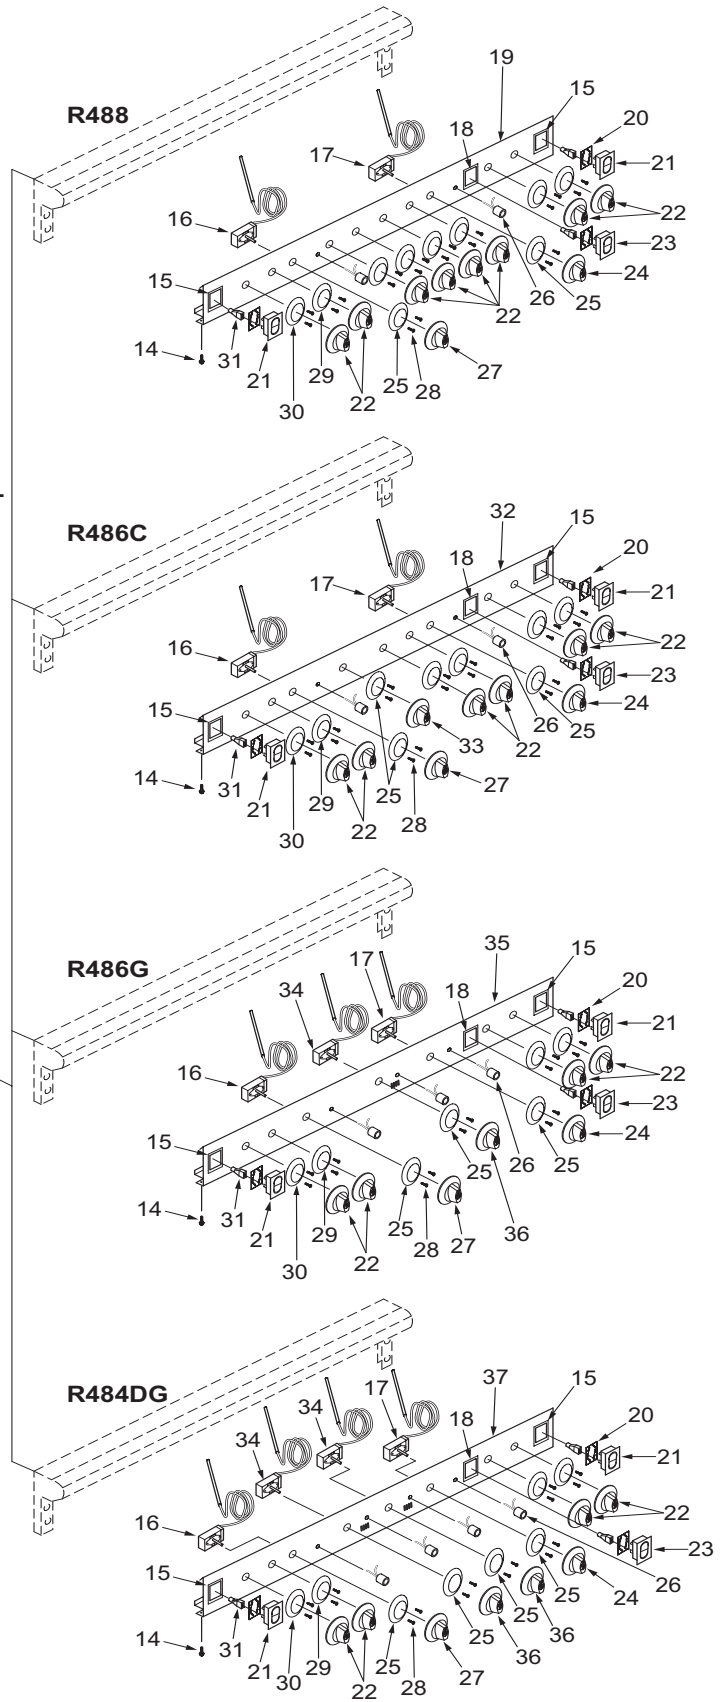

48" Range Front Panel View (1 of 2)

NOTE: SEE FOLLOWING PAGE FOR ADDITIONAL 48" RANGE FRONT PANEL VIEWS

48" Range Control Panel Parts List (2 of 2)

Ref #	Part #	Description	Ref #	Part #	Description	
1	766543	Baffle, Broiler	26	720017	Light, Indicator, Red, Oven	
2	720690	Seal, Door Top (See SN Break)	27	720951	Knob, Small Oven Thermostat, Red (See SN Breaks)	
	803809	Gasket, Door 30" (See SN Break)		801304	Knob, Oven, no/Broil, Red (See SN Breaks)	
3	720692	Seal, Door Side (See SN Break)		720952	Knob, Sm. Oven Thermostat, Black (See SN Breaks)	
	803809	Gasket, Door 30" (See SN Break)		801305	Knob, Oven, no/Broil, Black (See SN Breaks)	
4	730228	Screw #10-24 x 1/2"		28	730076	Screw #6-32 x 1/4"
5	718195*	Bolt, Trunion		29	801347	Bezel, Rear (See SN Breaks)
	803579*	Bolt, Trunion, Offset		30	801346	Bezel, Front (See SN Breaks)
	730310*	Washer, Trunion Shim		31	722564	Terminal, Command Dummy
6	730311	Washer, Lock		32	721017	Knob, Charbroiler Red (See SN Breaks)
7	730513	Nut, Hex Head		801306	Knob, Char/French Top, Red (See SN Breaks)	
8	720691	Seal, Door Btm (See SN Break)		721018	Knob, Charboiler, Black (See SN Breaks)	
	803809	Gasket, Door 30" (See SN Break)		801307	Knob, Char/French Top, Black (See SN Breaks)	
9	722861	Seal, Door Bottom, 18" (See SN Break)		33	805787	Thermostat, Griddle
	803811	Gasket, Door 18" (See SN Break)		34	786737	Panel, Front (See SN Breaks)
10	722860	Seal, Door Top 18" (See SN Break)			801085	Panel, Front, R484CG (See SN Breaks) - Also need to order # 722712 and # 722713
	803811	Gasket, Door 18" (See SN Break)		35	721014	Knob, Thermostat W/Griddle Red (See SN Breaks)
11	767670	Baffle, Broiler 18"		801310	Knob, Griddle Thermostat, Red (See SN Breaks)	
12	803436	Caster, Dual Wheel, 2"		721015	Knob, Thermostat W/Griddle, Black (See SN Breaks)	
13	721013	Leg, Range, 3"		801311	Knob, Griddle Thermostat, Black (See SN Breaks)	
14	730239	Screw #8-32 x 3/8"		36	786743	Panel, Front (See SN Breaks)
15	722713	Label, Light Switch			801088	Panel, Front, R484F (See SN Breaks) - Also need to order # 722712 and # 722713
16	714982	Thermostat, Oven, Small		37	786958	Panel, Front (See SN Breaks)
17	714902	Thermostat, Oven, w/Broil			801089	Panel, Front, R482CF (See SN Breaks) - Also need to order # 722712 and # 722713
18	722712	Label, Fan Switch				
19	786739	Panel, Front (See SN Breaks)				
	801086	Panel, Front, R484DC (See SN Breaks) - Also need to order # 722712 and # 722713				
20	715142	Shield, Switch Terminal				
21	720816	Switch, Oven Light				
22	720879	Knob, Control, Red (See SN Breaks)				
	801312	Knob, Surface Burner Valve, Red (See SN Breaks)				
	720880	Knob, Control, Black (See SN Breaks)				
	801313	Knob, Surface Burner Valve, Black (See SN Breaks)				
23	720815	Switch, Fan				
24	720818	Knob, Oven Thermostat, Red (See SN Breaks)				
	801308	Knob, Oven Therm, w/Broil, Red (See SN Breaks)				
	720819	Knob, Oven Thermostat Black (See SN Breaks)				
	801309	Knob, Oven Therm, w/Broil, Black (See SN Breaks)				
25	718146	Bezel, Thermostat (See SN Breaks)				
	801348	Bezel, w/Tick Mark (See SN Breaks)				

* - Prior to Serial Number (PTS) 17000000
** - Starting with Serial Number (SWS) 17000000

Not Shown

803239 Wrench, Caster Adjusting