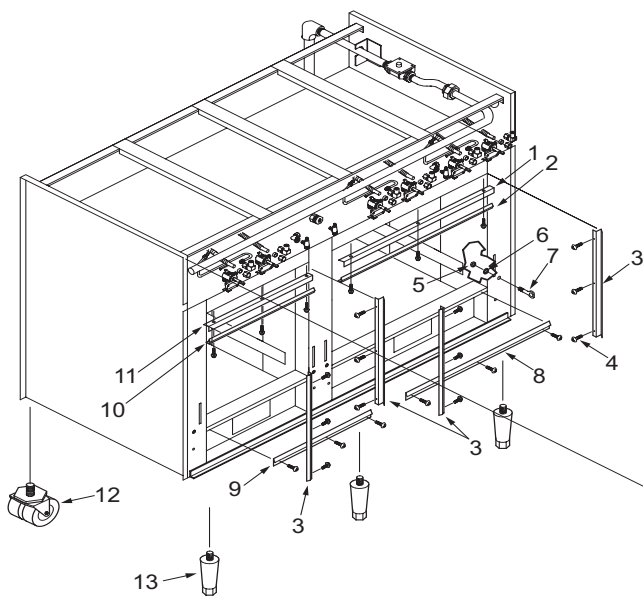

48" Range Front Panel View (1 of 2)

NOTE: SEE FOLLOWING PAGE FOR ADDITIONAL 48" RANGE FRONT PANEL VIEWS

48" Range Control Panel Parts List (2 of 2)

Ref #	Part #	Description	Ref #	Part #	Description	
1	766543	Baffle, Broiler	26	720017	Light, Indicator, Red, Oven	
2	720690	Seal, Door Top (See SN Break)	27	720951	Knob, Small Oven Thermostat, Red (See SN Breaks)	
	803809	Gasket, Door 30" (See SN Break)		801304	Knob, Oven, no/Broil, Red (See SN Breaks)	
3	720692	Seal, Door Side (See SN Break)		720952	Knob, Sm. Oven Thermostat, Black (See SN Breaks)	
	803809	Gasket, Door 30" (See SN Break)		801305	Knob, Oven, no/Broil, Black (See SN Breaks)	
4	730228	Screw #10-24 x 1/2"		28	730076	Screw #6-32 x 1/4"
5	718195*	Bolt, Trunion		29	801347	Bezel, Rear (See SN Breaks)
	803579*	Bolt, Trunion, Offset		30	801346	Bezel, Front (See SN Breaks)
	730310*	Washer, Trunion Shim		31	722564	Terminal, Command Dummy
6	730311	Washer, Lock		32	721017	Knob, Charbroiler Red (See SN Breaks)
7	730513	Nut, Hex Head		801306	Knob, Char/French Top, Red (See SN Breaks)	
8	720691	Seal, Door Btm (See SN Break)		721018	Knob, Charboiler, Black (See SN Breaks)	
	803809	Gasket, Door 30" (See SN Break)		801307	Knob, Char/French Top, Black (See SN Breaks)	
9	722861	Seal, Door Bottom, 18" (See SN Break)		33	805787	Thermostat, Griddle
	803811	Gasket, Door 18" (See SN Break)		34	786737	Panel, Front (See SN Breaks)
10	722860	Seal, Door Top 18" (See SN Break)			801085	Panel, Front, R484CG (See SN Breaks) - Also need to order # 722712 and # 722713
	803811	Gasket, Door 18" (See SN Break)		35	721014	Knob, Thermostat W/Griddle Red (See SN Breaks)
11	767670	Baffle, Broiler 18"		801310	Knob, Griddle Thermostat, Red (See SN Breaks)	
12	803436	Caster, Dual Wheel, 2"		721015	Knob, Thermostat W/Griddle, Black (See SN Breaks)	
13	721013	Leg, Range, 3"		801311	Knob, Griddle Thermostat, Black (See SN Breaks)	
14	730239	Screw #8-32 x 3/8"		36	786743	Panel, Front (See SN Breaks)
15	722713	Label, Light Switch			801088	Panel, Front, R484F (See SN Breaks) - Also need to order # 722712 and # 722713
16	714982	Thermostat, Oven, Small		37	786958	Panel, Front (See SN Breaks)
17	714902	Thermostat, Oven, w/Broil			801089	Panel, Front, R482CF (See SN Breaks) - Also need to order # 722712 and # 722713
18	722712	Label, Fan Switch				
19	786739	Panel, Front (See SN Breaks)				
	801086	Panel, Front, R484DC (See SN Breaks) - Also need to order # 722712 and # 722713				
20	715142	Shield, Switch Terminal				
21	720816	Switch, Oven Light				
22	720879	Knob, Control, Red (See SN Breaks)				
	801312	Knob, Surface Burner Valve, Red (See SN Breaks)				
	720880	Knob, Control, Black (See SN Breaks)				
	801313	Knob, Surface Burner Valve, Black (See SN Breaks)				
23	720815	Switch, Fan				
24	720818	Knob, Oven Thermostat, Red (See SN Breaks)				
	801308	Knob, Oven Therm, w/Broil, Red (See SN Breaks)				
	720819	Knob, Oven Thermostat Black (See SN Breaks)				
	801309	Knob, Oven Therm, w/Broil, Black (See SN Breaks)				
25	718146	Bezel, Thermostat (See SN Breaks)				
	801348	Bezel, w/Tick Mark (See SN Breaks)				

* - Prior to Serial Number (PTS) 17000000
** - Starting with Serial Number (SWS) 17000000

Not Shown

803239 Wrench, Caster Adjusting