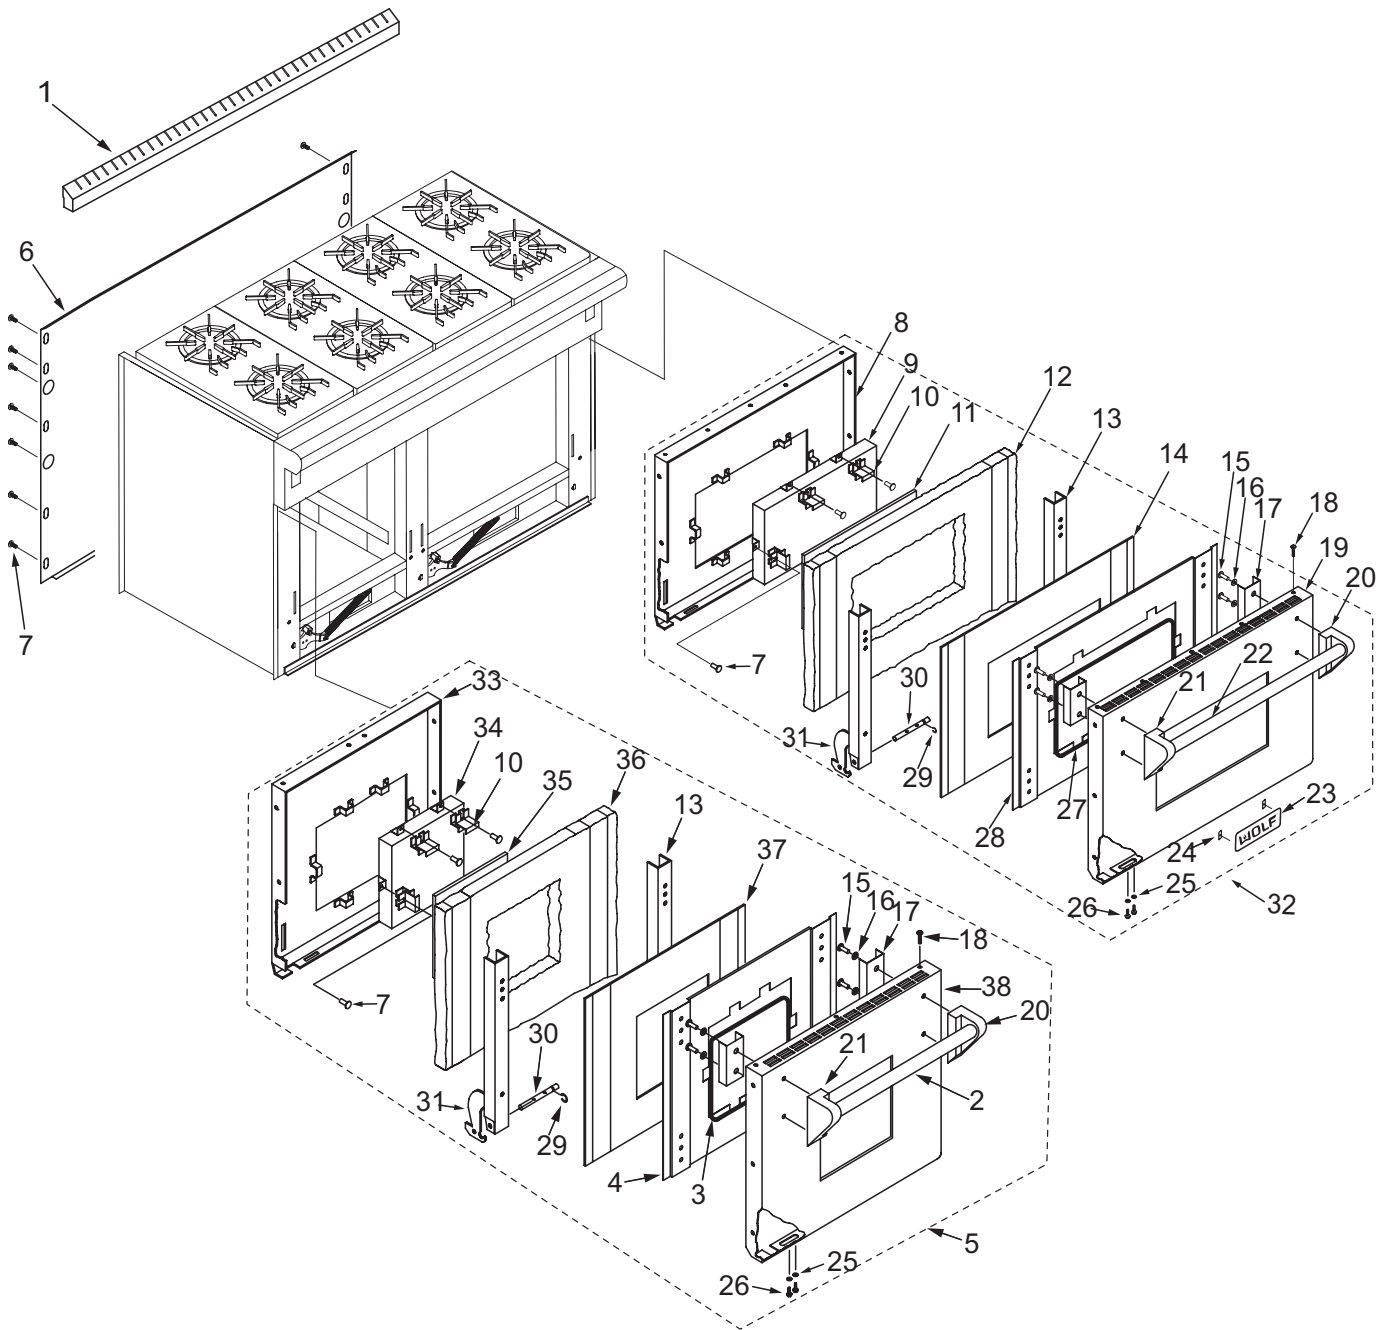

48" Range Door and Riser View

48" Range Door Parts List (Starting with Serial Number 17000000)

<u>Ref #</u>	<u>Part #</u>	<u>Description</u>
1		*Special Order, Call Factory Parts Department Door, Oven Assy, 30" Door Assy. SS
2	809654	Liner, 30" Door-Range, SVCE
3	809637	Hinge Hydraulic, SVCE
4	809638	Hinge, Spring, 18", SVCE
5	809667	Clip, Oven Glass Retainer, SVCE
6	730228	Screw, #10-24 x 1/2"
7	809651	Window, Oven Door Large, SVCE
8	809664	Glass, Oven Door, Large, SVCE
9	809653	Insulation, Blkt, 30", SVCE
10	809639	Bracket Assy, End Cap, Range, SVCE
11	730141	Screw, 1/4-20" x 1/2"
12	809640	Handle End Cap, Right, SVCE
13	809641	Handle End Cap, Left, SVCE
14	804396	8-32x .375 Set Screw
15	809650	Handle Bar, 30", SVCE
16	800925	Logo, Wolf, Large
17	809647	Door, Skin - 30" Logo Assy, SVCE
18	809663	J-Trim, Oven Window Lg, SVCE
19	809652	Baffle, 30" Door - Range SVCE
20	803273	Pin, Pilot
21	809373	Retainer, Hinge, SVCE
22	730239	Screw, #8x3/8"
23	803372	#10-16 X 1/2" Screw CR Truss HD
	804789	Washer, Fiber
24	801541	8-18 X 1/2" Screw TYPE B H/W/HD
25	809646	Liner, 18" Door-Range, SVCE
26	809643	Window, Oven Door, Small
27	809666	Glass Oven Door, Small
28	809645	Insulation, Blkt, 18", SVCE
29	809644	Baffle, 18" Door - Range SVCE
30	809636	Liner, 18" Door-Range, SVCE
31	809642	Handle Bar, 18"
32		*Special Order, Call Factory Parts Department 18" Door Assy. SS