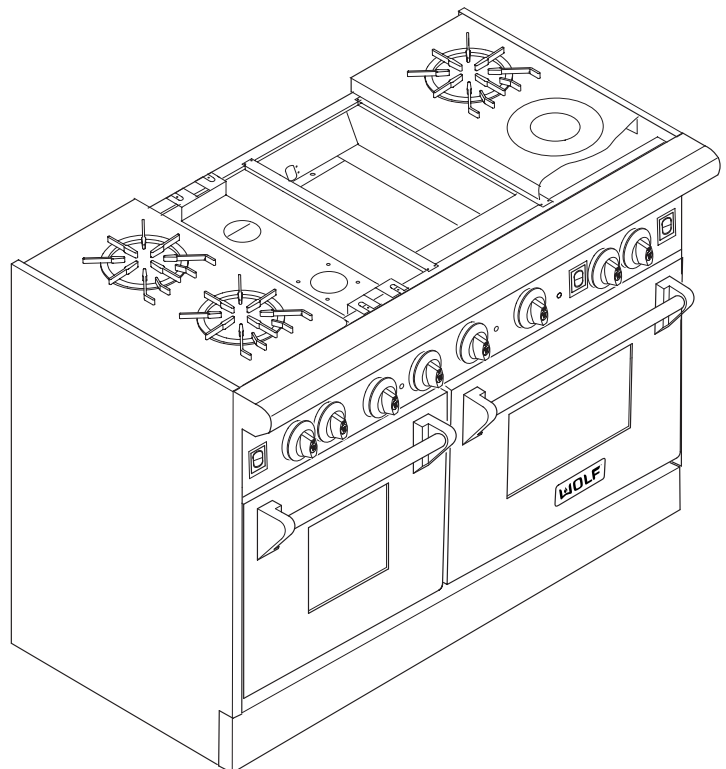

**48" Range Top View**

Surface Burner

IR Charbroiler

IR Griddle

French Top