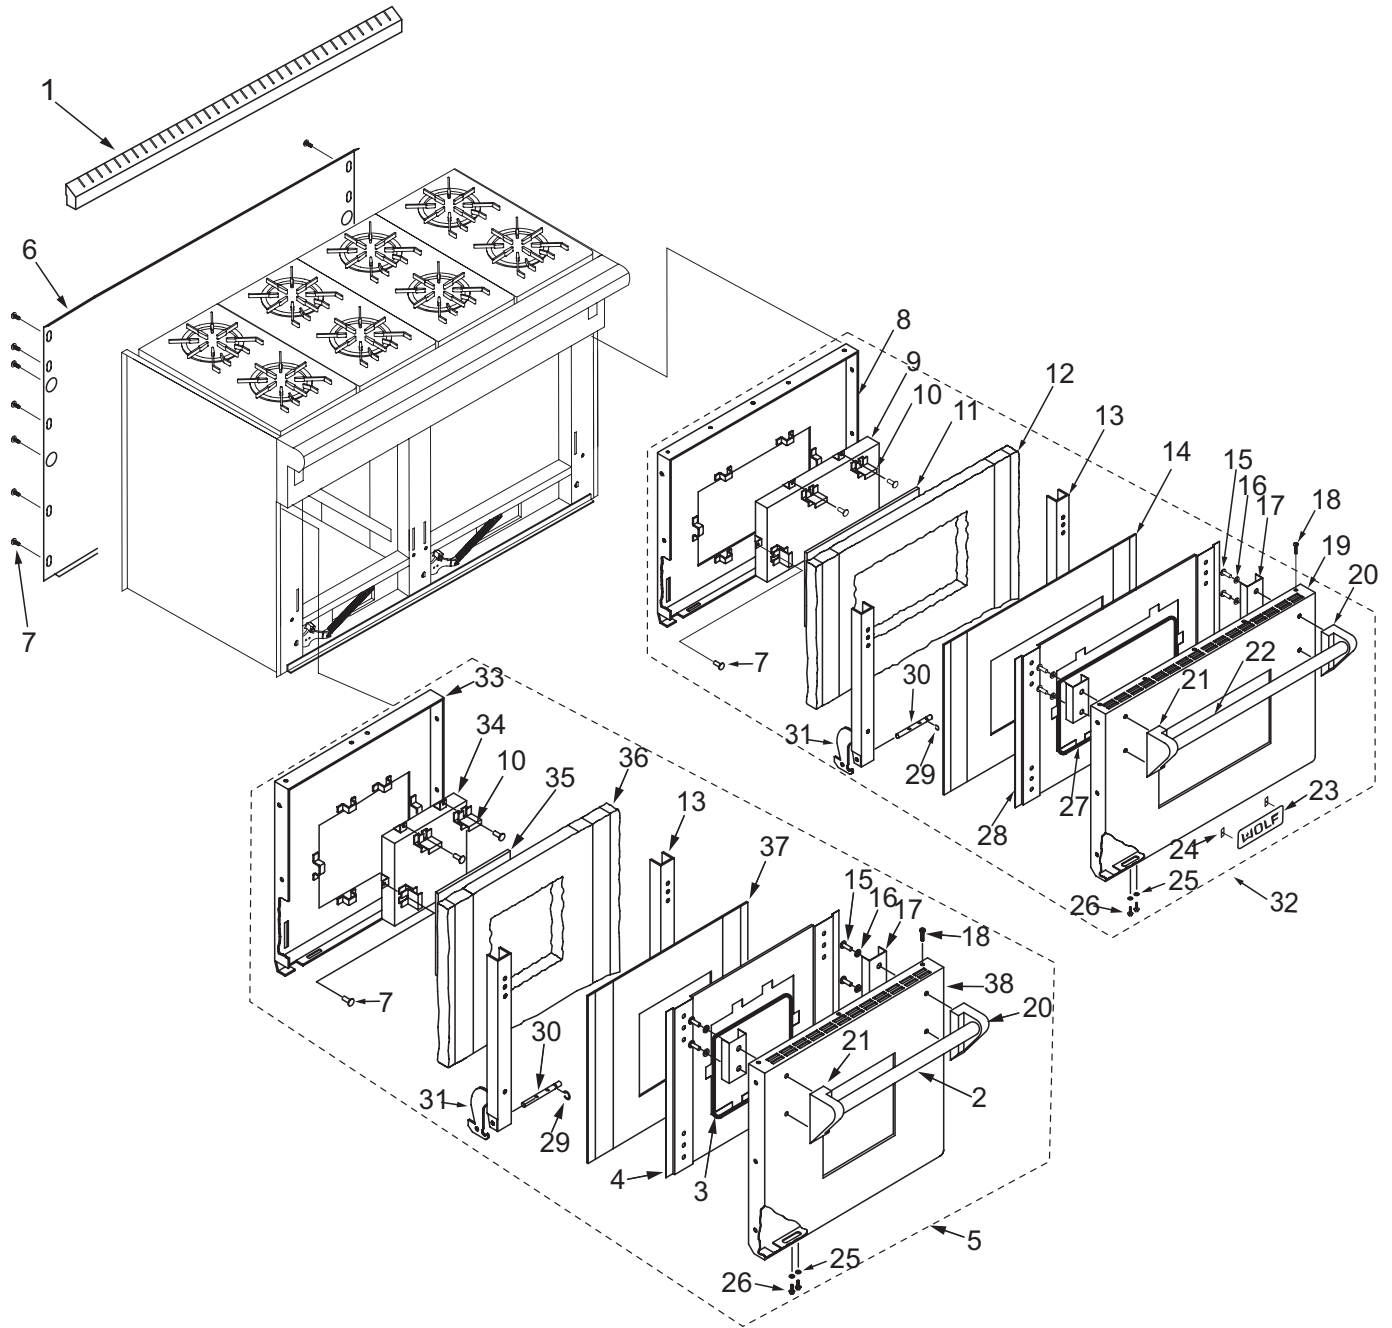

### Not Shown

806663 Riser 5-R48  
 800017 Riser 10-R48  
 800021 Riser 20-R48

48" Range Door and Riser View

**48" Range Door Parts List (Starting with Serial Number 17000000)**

<u>Ref #</u>	<u>Part #</u>	<u>Description</u>
1		<b>*Special Order, Call Factory Parts Department Door, Oven Assy, 30" Door Assy. SS</b>
2	809654	Liner, 30" Door-Range, SVCE
3	809637	Hinge Hydraulic, SVCE
4	809638	Hinge, Spring, 18", SVCE
5	809667	Clip, Oven Glass Retainer, SVCE
6	730228	Screw, #10-24 x 1/2"
7	809651	Window, Oven Door Large, SVCE
8	809664	Glass, Oven Door, Large, SVCE
9	809653	Insulation, Blkt, 30", SVCE
10	809639	Bracket Assy, End Cap, Range, SVCE
11	730141	Screw, 1/4-20" x 1/2"
12	809640	Handle End Cap, Right, SVCE
13	809641	Handle End Cap, Left, SVCE
14	804396	8-32x .375 Set Screw
15	809650	Handle Bar, 30", SVCE
16	800925	Logo, Wolf, Large
17	809647	Door, Skin - 30" Logo Assy, SVCE
18	809663	J-Trim, Oven Window Lg, SVCE
19	809652	Baffle, 30" Door - Range SVCE
20	803273	Pin, Pilot
21	809373	Retainer, Hinge, SVCE
22	730239	Screw, #8x3/8"
23	803372	#10-16 X 1/2" Screw CR Truss HD
	804789	Washer, Fiber
24	801541	8-18 X 1/2" Screw TYPE B H/W/HD
25	809646	Liner, 18" Door-Range, SVCE
26	809643	Window, Oven Door, Small
27	809666	Glass Oven Door, Small
28	809645	Insulation, Blkt, 18", SVCE
29	809644	Baffle, 18" Door - Range SVCE
30	809636	Liner, 18" Door-Range, SVCE
31	809642	Handle Bar, 18"
32		<b>*Special Order, Call Factory Parts Department 18" Door Assy. SS</b>