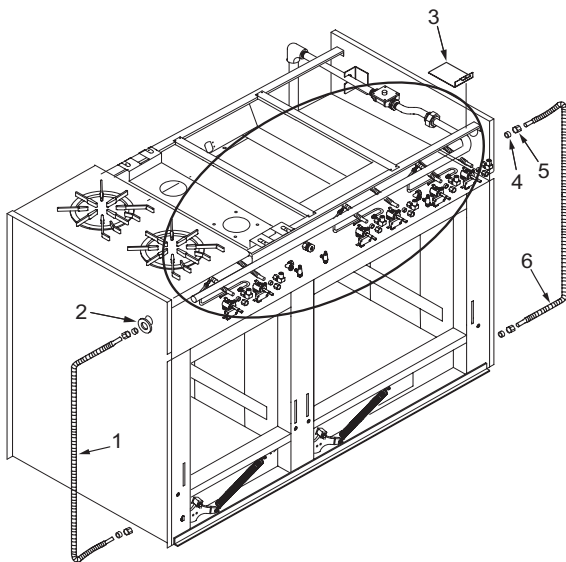

48" Range Manifold View (1 of 2)

**NOTE: SEE FOLLOWING PAGE FOR
ADDITIONAL 48" RANGE
MANIFOLD VIEWS**

48" Range Manifold Parts List (2 of 2)

Ref #	Part #	Description
1	803169	Flex Tubing Service Package 3/8" x 48"
2	714369	Bushing, Snap 1/2"
3	786977	Shield, Corner Wire
4	807667	Ferrule, Sleeve Brass
5	807677	Nut, Compress Brass
6	803172	Flex Tubing Service Package 3/8" x 42"
7	803171	Flex Tubing Service Package 5/16" x 14"
8	807677	Nut, Compress Brass
9	807667	Ferrule, Sleeve Brass
10	807665	Ferrule, 3/16"
11	720888	Fitting, 3/16"
12	801937	Flex Tubing Service Package 3/16 x 27"
13	807668	Ferrule, 3/8"
14	807678	Nut, 3/8"
15	803172	Flex Tubing Service Package 3/8 x 42"
16	714361	Connector, 3/8"
17	720885	Bracket, Valve Mounting
18	722133	Screw, Hex Head
19	723350	Regulator, Pressure Convertible 3/4"
	801358	Regulator, 1/2" Convertible
20	722832	Pipe, Offset
21	719033	Union, 1/2" Black
22	805673	Manifold (R484CG)
	805674	Manifold (R484DC)
	805675	Manifold (R484DG)
	805676	Manifold (R484F)
23	801936	Flex Tubing Service Package 3/16 x 16"
24	809153	Burner Valve & Switch Assy, Nat
	809154	Valve, Burner, LP Gas
25	800892	Orifice, Bypass Inner, Natural Gas
	800055	Orifice, Bypass Inner, LP Gas
26	800884	Orifice, Bypass Outer, Natural Gas
	800054	Orifice, Bypass Outer, LP Gas
27	807141	Valve, Switch
28	719393	Elbow, Brass 3/8"
29	719370	Plug, Hex Head, 1/8"
30	722278	Elbow, Adapter, Compression
31	720330	Valve, Shut Off, Oven
32	713810	Switch, Valve Ignition
33	722413	Valve, Brass
34	803167	Flex Tubing Service Package 3/8 x 12"
35	801812	Pipe, Manifold 48" Range 2B
		Charboiler/French Top
	804424	Manifold (R482CF)

Not Shown

806392	Wiring Harness - Manifold, R484DC
806393	Wiring Harness - Rear, R484DC
806390	Wiring Harness - Manifold, R484CG
806391	Wiring Harness - Rear, R484CG
806396	Wiring Harness - Manifold, R484F
806397	Wiring Harness - Rear, R484F
806398	Wiring Harness - Manifold, R482CF
806399	Wiring Harness - Rear, R482CF