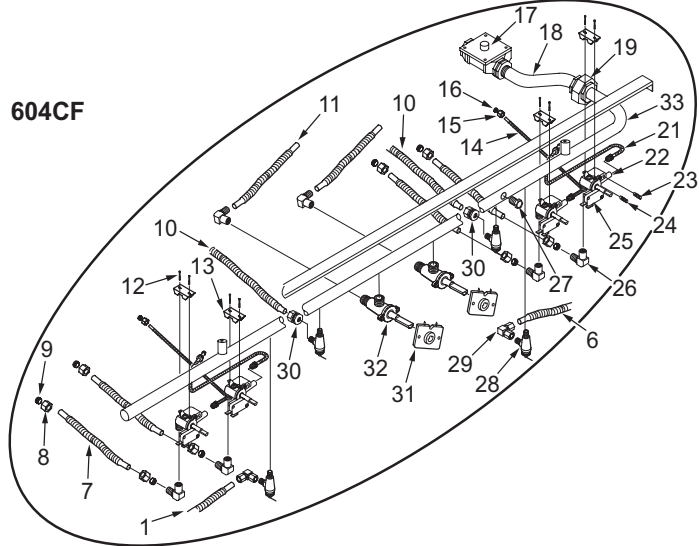

60" Range Manifold Parts List (2 of 2)

<u>Ref #</u>	<u>Part #</u>	<u>Description</u>
1	803169	Flex Tubing Service Package 3/8" x 48"
2	714369	Bushing, Snap 1/2"
3	786977	Shield, Corner Wire
4	807667	Ferrule, Sleeve Brass
5	807677	Nut, Compress Brass
6	803172	Flex Tubing Service Package 3/8" x 42"
7	803171	Flex Tubing Service Package 5/16" x 14"
8	807677	Nut, Compress Brass
9	807667	Ferrule, Sleeve Brass
10	803172	Flex Tubing Service Package 3/8" x 42"
11	803167	Flex Tubing Service Package 3/8" x 12"
12	722133	Screw, Hex Head
13	720885	Bracket, Valve Mounting
14	801937	Flex Tubing Service Package 3/16" x 27"
15	720888	Fitting, 3/16"
16	807665	Ferrule, 3/16"
17	723350	Regulator, Pressure Convertible 3/4'
	801358	Regulator, 1/2" Convertible
18	722832	Pipe, Offset
19	719033	Union, 1/2" Black
20	805677	Manifold (R606F)
21	801936	Flex Tubing Service Package 3/16" x 16"
22	809153	Burner Valve & Switch Assy, Nat
	809154	Valve, Burner, LP Gas
23	800892	Orifice, Bypass Inner, Natural Gas
	800055	Orifice, Bypass Inner, LP Gas
24	800884	Orifice, Bypass Outer, Natural Gas
	800054	Orifice, Bypass Outer, LP Gas
25	807141	Valve, Switch
26	719393	Elbow Brass, 3/8"
27	719370	Plug, Hex Head, 1/8"
28	720330	Valve, Shut Off, Oven
29	722278	Elbow, Adapter, Compression
30	714361	Connector, 3/8"
31	713810	Switch, Valve Ignition
32	722413	Valve, Brass 3/8"
33	805671	Manifold (R604CF)
	805672	Manifold (R604GF)
34	714296	Tee, 3/8"
35	722224	Tubing, Flex, 3/8" x 30"

Not Shown

800288	Wiring Harness, Manifold, R606F
800296	Wiring Harness, Manifold, R604CF
800280	Wiring Harness, Manifold, R604GF
800290	Wiring Harness, Cover, R606F
800298	Wiring Harness, Cover, R604CF
800282	Wiring Harness, Cover, R604GF

60" Range Manifold View (2 of 2)

**NOTE: SEE PRECEDING PAGE FOR
ADDITIONAL 60" RANGE
MANIFOLD VIEWS**