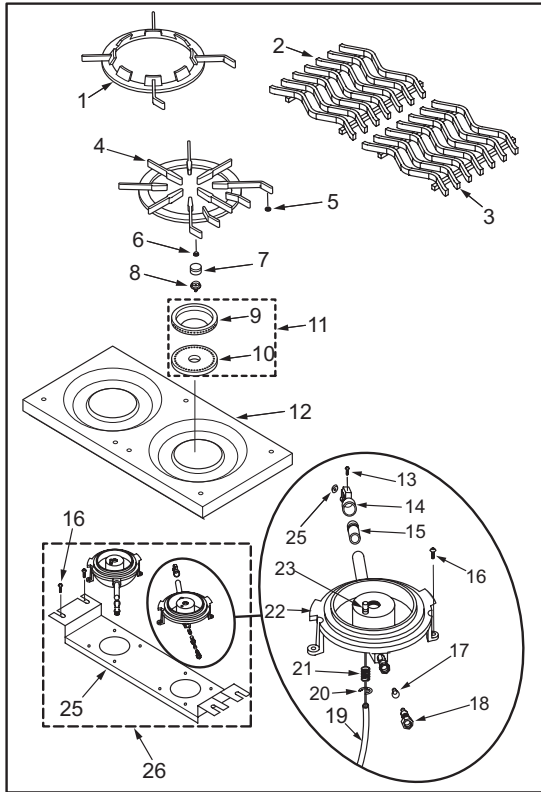

60" Range Top View

Surface Burner