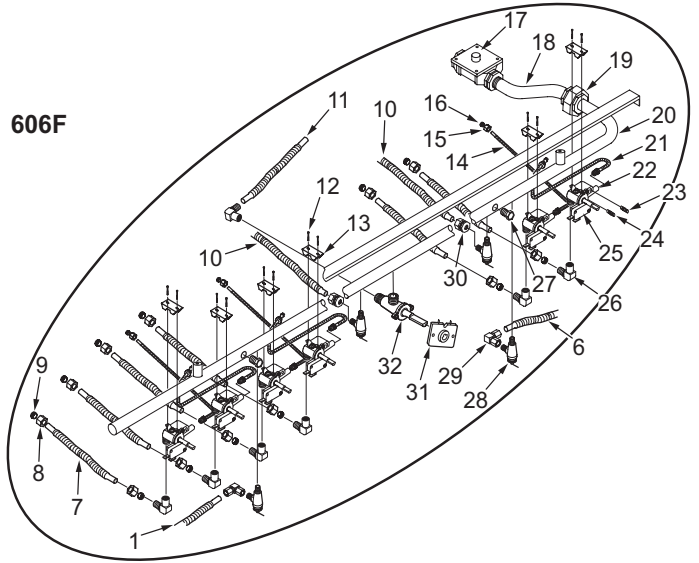

60" Range Manifold Parts List (2 of 2)

<u>Ref #</u>	<u>Part #</u>	<u>Description</u>
1	803169	Flex Tubing Service Package 3/8" x 48"
2	714369	Bushing, Snap 1/2"
3	786977	Shield, Corner Wire
4	807667	Ferrule, Sleeve Brass
5	807677	Nut, Compress Brass
6	803172	Flex Tubing Service Package 3/8" x 42"
7	803171	Flex Tubing Service Package 5/16" x 14"
8	807677	Nut, Compress Brass
9	807667	Ferrule, Sleeve Brass
10	803172	Flex Tubing Service Package 3/8" x 42"
11	803167	Flex Tubing Service Package 3/8" x 12"
12	722133	Screw, Hex Head
13	720885	Bracket, Valve Mounting
14	801937	Flex Tubing Service Package 3/16" x 27"
15	720888	Fitting, 3/16"
16	807665	Ferrule, 3/16"
17	723350	Regulator, Pressure Convertible 3/4'
	801358	Regulator, 1/2" Convertible
18	722832	Pipe, Offset
19	719033	Union, 1/2" Black
20	805677	Manifold (R606F)
21	801936	Flex Tubing Service Package 3/16" x 16"
22	809153	Burner Valve & Switch Assy, Nat
	809154	Valve, Burner, LP Gas
23	800892	Orifice, Bypass Inner, Natural Gas
	800055	Orifice, Bypass Inner, LP Gas
24	800884	Orifice, Bypass Outer, Natural Gas
	800054	Orifice, Bypass Outer, LP Gas
25	807141	Valve, Switch
26	719393	Elbow Brass, 3/8"
27	719370	Plug, Hex Head, 1/8"
28	720330	Valve, Shut Off, Oven
29	722278	Elbow, Adapter, Compression
30	714361	Connector, 3/8"
31	713810	Switch, Valve Ignition
32	722413	Valve, Brass 3/8"
33	805671	Manifold (R604CF)
	805672	Manifold (R604GF)
34	714296	Tee, 3/8"
35	722224	Tubing, Flex, 3/8" x 30"

Not Shown

800288	Wiring Harness, Manifold, R606F
800296	Wiring Harness, Manifold, R604CF
800280	Wiring Harness, Manifold, R604GF
800290	Wiring Harness, Cover, R606F
800298	Wiring Harness, Cover, R604CF
800282	Wiring Harness, Cover, R604GF

60" Range Manifold View (2 of 2)

**NOTE: SEE PRECEDING PAGE FOR
ADDITIONAL 60" RANGE
MANIFOLD VIEWS**