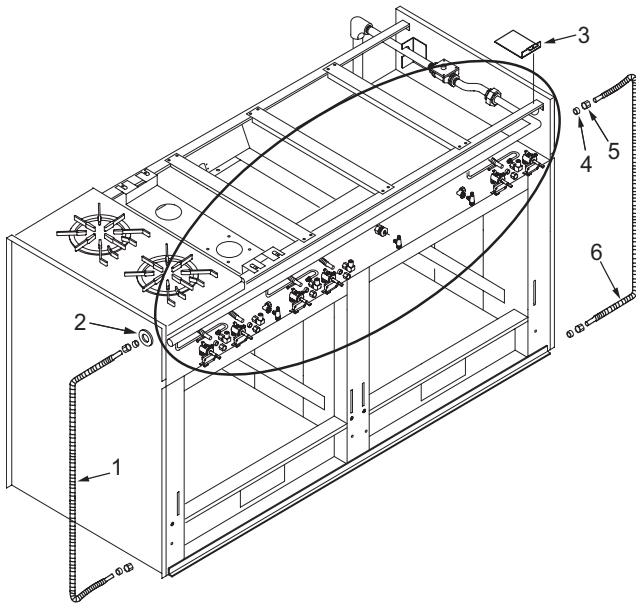

60" Range Manifold Parts List (2 of 2)

<u>Ref #</u>	<u>Part #</u>	<u>Description</u>
1	803169	Flex Tubing Service Package 3/8" x 48"
2	714369	Bushing, Snap 1/2"
3	786977	Shield, Corner Wire
4	807667	Ferrule, Sleeve Brass
5	807677	Nut, Compress Brass
6	803172	Flex Tubing Service Package 3/8" x 42"
7	803171	Flex Tubing Service Package 5/16" x 14"
8	807677	Nut, Compress Brass
9	807667	Ferrule, Sleeve Brass
10	803172	Flex Tubing Service Package 3/8" x 42"
11	803167	Flex Tubing Service Package 3/8" x 12"
12	722133	Screw, Hex Head
13	720885	Bracket, Valve Mounting
14	801937	Flex Tubing Service Package 3/16" x 27"
15	720888	Fitting, 3/16"
16	807665	Ferrule, 3/16"
17	723350	Regulator, Pressure Convertible 3/4'
	801358	Regulator, 1/2" Convertible
18	722832	Pipe, Offset
19	719033	Union, 1/2" Black
20	805677	Manifold (R606F)
21	801936	Flex Tubing Service Package 3/16" x 16"
22	809153	Burner Valve & Switch Assy, Nat
	809154	Valve, Burner, LP Gas
23	800892	Orifice, Bypass Inner, Natural Gas
	800055	Orifice, Bypass Inner, LP Gas
24	800884	Orifice, Bypass Outer, Natural Gas
	800054	Orifice, Bypass Outer, LP Gas
25	807141	Valve, Switch
26	719393	Elbow Brass, 3/8"
27	719370	Plug, Hex Head, 1/8"
28	720330	Valve, Shut Off, Oven
29	722278	Elbow, Adapter, Compression
30	714361	Connector, 3/8"
31	713810	Switch, Valve Ignition
32	722413	Valve, Brass 3/8"
33	805671	Manifold (R604CF)
	805672	Manifold (R604GF)
34	714296	Tee, 3/8"
35	722224	Tubing, Flex, 3/8" x 30"

Not Shown

800288	Wiring Harness, Manifold, R606F
800296	Wiring Harness, Manifold, R604CF
800280	Wiring Harness, Manifold, R604GF
800290	Wiring Harness, Cover, R606F
800298	Wiring Harness, Cover, R604CF
800282	Wiring Harness, Cover, R604GF

60" Range Manifold View (2 of 2)

**NOTE: SEE PRECEDING PAGE FOR
ADDITIONAL 60" RANGE
MANIFOLD VIEWS**