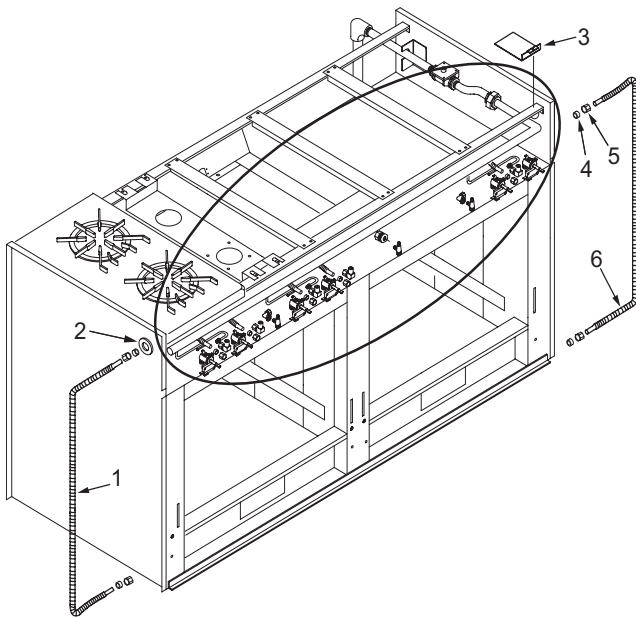

60" Range Manifold View (1 of 2)

**NOTE: SEE FOLLOWING PAGE FOR
ADDITIONAL 60" RANGE
MANIFOLD VIEWS**

60" Range Manifold Parts List (2 of 2)

<u>Ref #</u>	<u>Part #</u>	<u>Description</u>
1	803169	Flex Tubing Service Package 3/8" x 48"
2	714369	Bushing, Snap 1/2"
3	786977	Shield, Corner Wire
4	807667	Ferrule, Sleeve Brass
5	807677	Nut, Compress Brass
6	803172	Flex Tubing Service Package 3/8" x 42"
7	803171	Flex Tubing Service Package 5/16" x 14"
8	807677	Nut, Compress Brass
9	807667	Ferrule, Sleeve Brass
10	803172	Flex Tubing Service Package 3/8" x 42"
11	803167	Flex Tubing Service Package 3/8" x 12"
12	722133	Screw, Hex Head
13	720885	Bracket, Valve Mounting
14	801937	Flex Tubing Service Package 3/16" x 27"
15	720888	Fitting, 3/16"
16	807665	Ferrule, 3/16"
17	723350	Regulator, Pressure Convertible 3/4'
	801358	Regulator, 1/2" Convertible
18	722832	Pipe, Offset
19	719033	Union, 1/2" Black
20	805677	Manifold (R606F)
21	801936	Flex Tubing Service Package 3/16" x 16"
22	809153	Burner Valve & Switch Assy, Nat
	809154	Valve, Burner, LP Gas
23	800892	Orifice, Bypass Inner, Natural Gas
	800055	Orifice, Bypass Inner, LP Gas
24	800884	Orifice, Bypass Outer, Natural Gas
	800054	Orifice, Bypass Outer, LP Gas
25	807141	Valve, Switch
26	719393	Elbow Brass, 3/8"
27	719370	Plug, Hex Head, 1/8"
28	720330	Valve, Shut Off, Oven
29	722278	Elbow, Adapter, Compression
30	714361	Connector, 3/8"
31	713810	Switch, Valve Ignition
32	722413	Valve, Brass 3/8"
33	805671	Manifold (R604CF)
	805672	Manifold (R604GF)
34	714296	Tee, 3/8"
35	722224	Tubing, Flex, 3/8" x 30"

Not Shown

800288	Wiring Harness, Manifold, R606F
800296	Wiring Harness, Manifold, R604CF
800280	Wiring Harness, Manifold, R604GF
800290	Wiring Harness, Cover, R606F
800298	Wiring Harness, Cover, R604CF
800282	Wiring Harness, Cover, R604GF