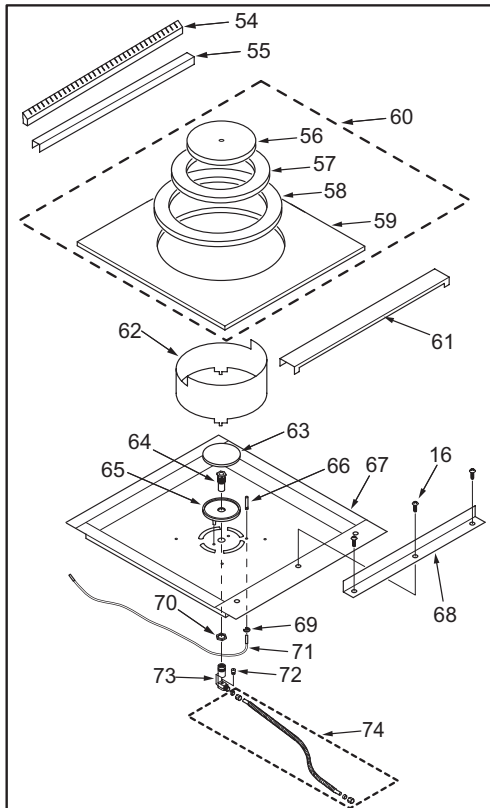

60" Range Top View

Surface Burner

IR Charbroiler

IR Griddle

French Top

60" Range Front Panel Parts List (1 of 2)

<u>Ref #</u>	<u>Part #</u>	<u>Description</u>
1	766543	Baffle, Broiler 30" Range
2	720690	Seal, Door Top (See SN Break)
	803809	Gasket, Door 30" (See SN Break)
3	720692	Seal, Door Side (See SN Break)
	803809	Gasket, Door 30" (See SN Break)
4	730513	Nut, Hex 3/8-16
5	730311	Washer, Lock
6	718195*	Bolt, Trunion
	803579*	Bolt, Trunion, Offset
	730310*	Washer, Trunion Shim
7	730228	Screw #10-24 x 1/2"
8	720691	Seal, Door Bottom (See SN Break)
	803809	Gasket, Door 30" (See SN Break)
9	721013	Leg, Range, 3"
10	803436	Caster Dual Wheel 2"
11	730239	Screw #8-32 x 3/8"
12	722713	Label, Light Switch
13	722712	Label, Fan Switch
14	714902	Thermostat, Oven
15	805787	Thermostat, Griddle
16	787540	Panel, Front (See SN Breaks)
	801093	Panel, Front R606CG Also need to order # 722713 and # 722712 (See SN Breaks)
17	715142	Terminal, Command Dummy
18	722564	Shield, Switch Terminal
19	720816	Switch, Oven Light
20	720815	Switch, Oven Fan
21	720879	Knob, Control, Red (See SN Breaks)
	801312	Knob, Surface Burner Valve, Red
	720880	Knob, Control, Black (See SN Breaks)
	801313	Knob, Surface Burner Valve, Black
22	718146	Bezel, Oven Thermostat (See SN Breaks)
	801348	Bezel, W/Tick Mark (See SN Breaks)
23	720818	Knob, Oven, Red (See SN Breaks)
	801308	Knob, Oven Therm, W/ Broil, Red See SN Breaks)
	720819	Knob, Oven, Black (See SN Breaks)
	801309	Knob, Oven Therm, W/ Broil, Black (See SN Breaks)
24	721014	Knob, Thermostat Griddle, Red (See SN Breaks)
	801310	Knob, Thermostat Griddle, Red (See SN Breaks)
	721015	Knob, Thermostat Griddle, Black See SN Breaks)
25	730076	Screw #6-32 x 1/4"
26	721017	Knob, Charbroiler, Red (See SN Breaks)
	801306	Knob, Charbroiler/French To, Red (See SN Breaks)
	721018	Knob, Charbroiler, Black (See SN Breaks)
	801307	Knob, Charbroiler/French Top, Black (See SN Breaks)
27	801347	Bezel, Rear (See SN Breaks)
28	801346	Bezel, Front (See SN Breaks)
29	720017	Light, Indicator, Red, Oven
30	787536	Panel, Front, 6OB & 22" Charbroil (See SN Breaks)
	801091	Panel, Front R606DC Also need to order # 722713 and # 722712 (See SN Breaks)
31	787534	Panel, Front, 6OB & 22" Griddle (See SN Breaks)
	801090	Panel, Front R606DG Also need to order # 722713 and # 722712 (See SN Breaks)