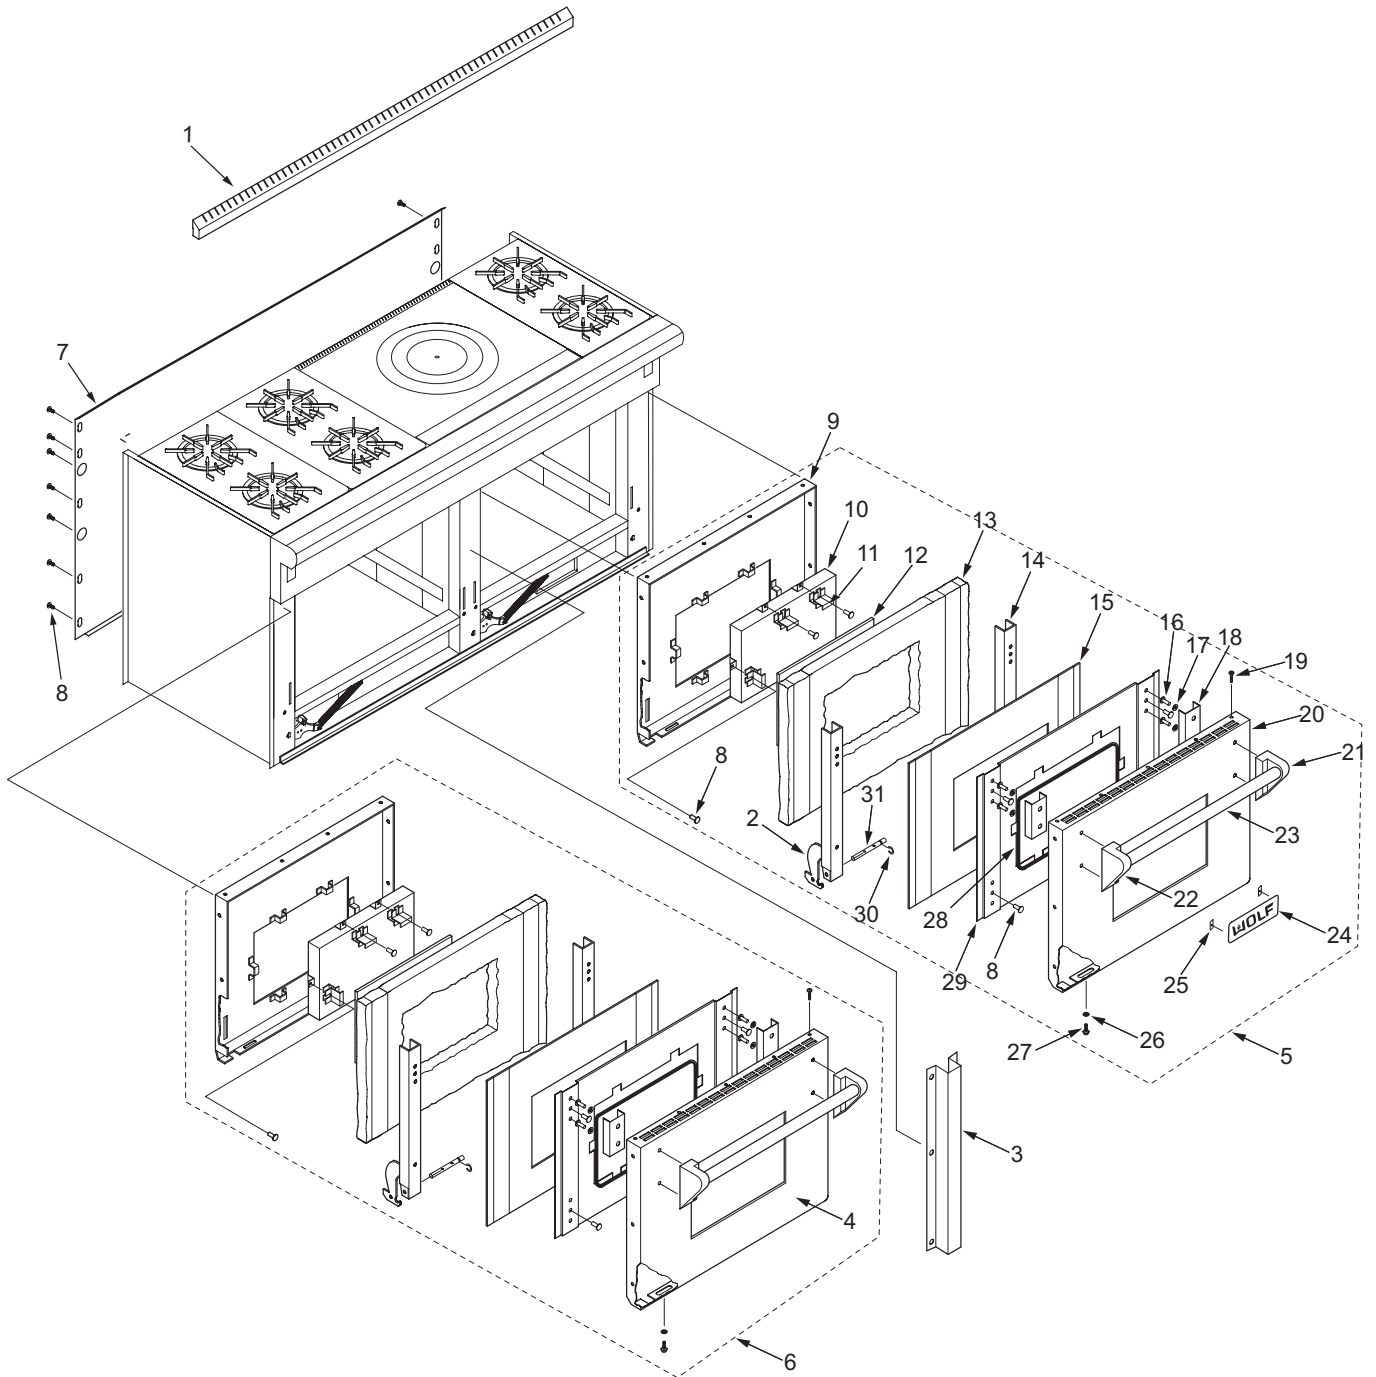

60" Range Door and Riser View

60" Range Door Parts List (Starting with Serial Number 17000000)

<u>Ref #</u>	<u>Part #</u>	<u>Description</u>
1		*Special Order, Call Factory Parts Department
		Door, Oven Assy, 30" Door Assy. SS
2	809654	Liner, 30" Door-Range, SVCE
3	809637	Hinge Hydraulic, SVCE
4	809649	Hinge, Spring, SVCE
5	809667	Clip, Oven Glass Retainer, SVCE
6	730228	Screw, #10-24 x 1/2"
7	809651	Window, Oven Door Large, SVCE
8	809664	Glass, Oven Door, Large, SVCE
9	809653	Insulation, Blkt, 30", SVCE
10	809639	Bracket Assy, End Cap, Range, SVCE
11	730141	Screw, 1/4-20" x 1/2"
12	809640	Handle End Cap, Right, SVCE
13	809641	Handle End Cap, Left, SVCE
14	804396	8-32x .375 Set Screw
15	809650	Handle Bar, 30", SVCE
16	800925	Logo, Wolf, Large
17	809647	Door, Skin - 30" Logo Assy, SVCE
18	809663	J-Trim, Oven Window Lg, SVCE
19	809652	Baffle, 30" Door - Range SVCE
20	803273	Pin, Pilot
21	809373	Retainer, Hinge, SVCE
22	730239	Screw, #8x3/8"
23	803372	#10-16 X 1/2" Screw CR Truss HD
	804789	Washer, Fiber
24	801541	8-18 X 1/2" Screw TYPE B H/W/HD
25	809655	Door, Skin - 30" No Logo Assy, SVCE
26		*Special Order, Call Factory Parts Department
		Door Assy. 30" W/O Logo SS

NOTE: Door and door components starting with serial number 17000000. See page 54 & 55 for door and door components prior to serial number 17000000.