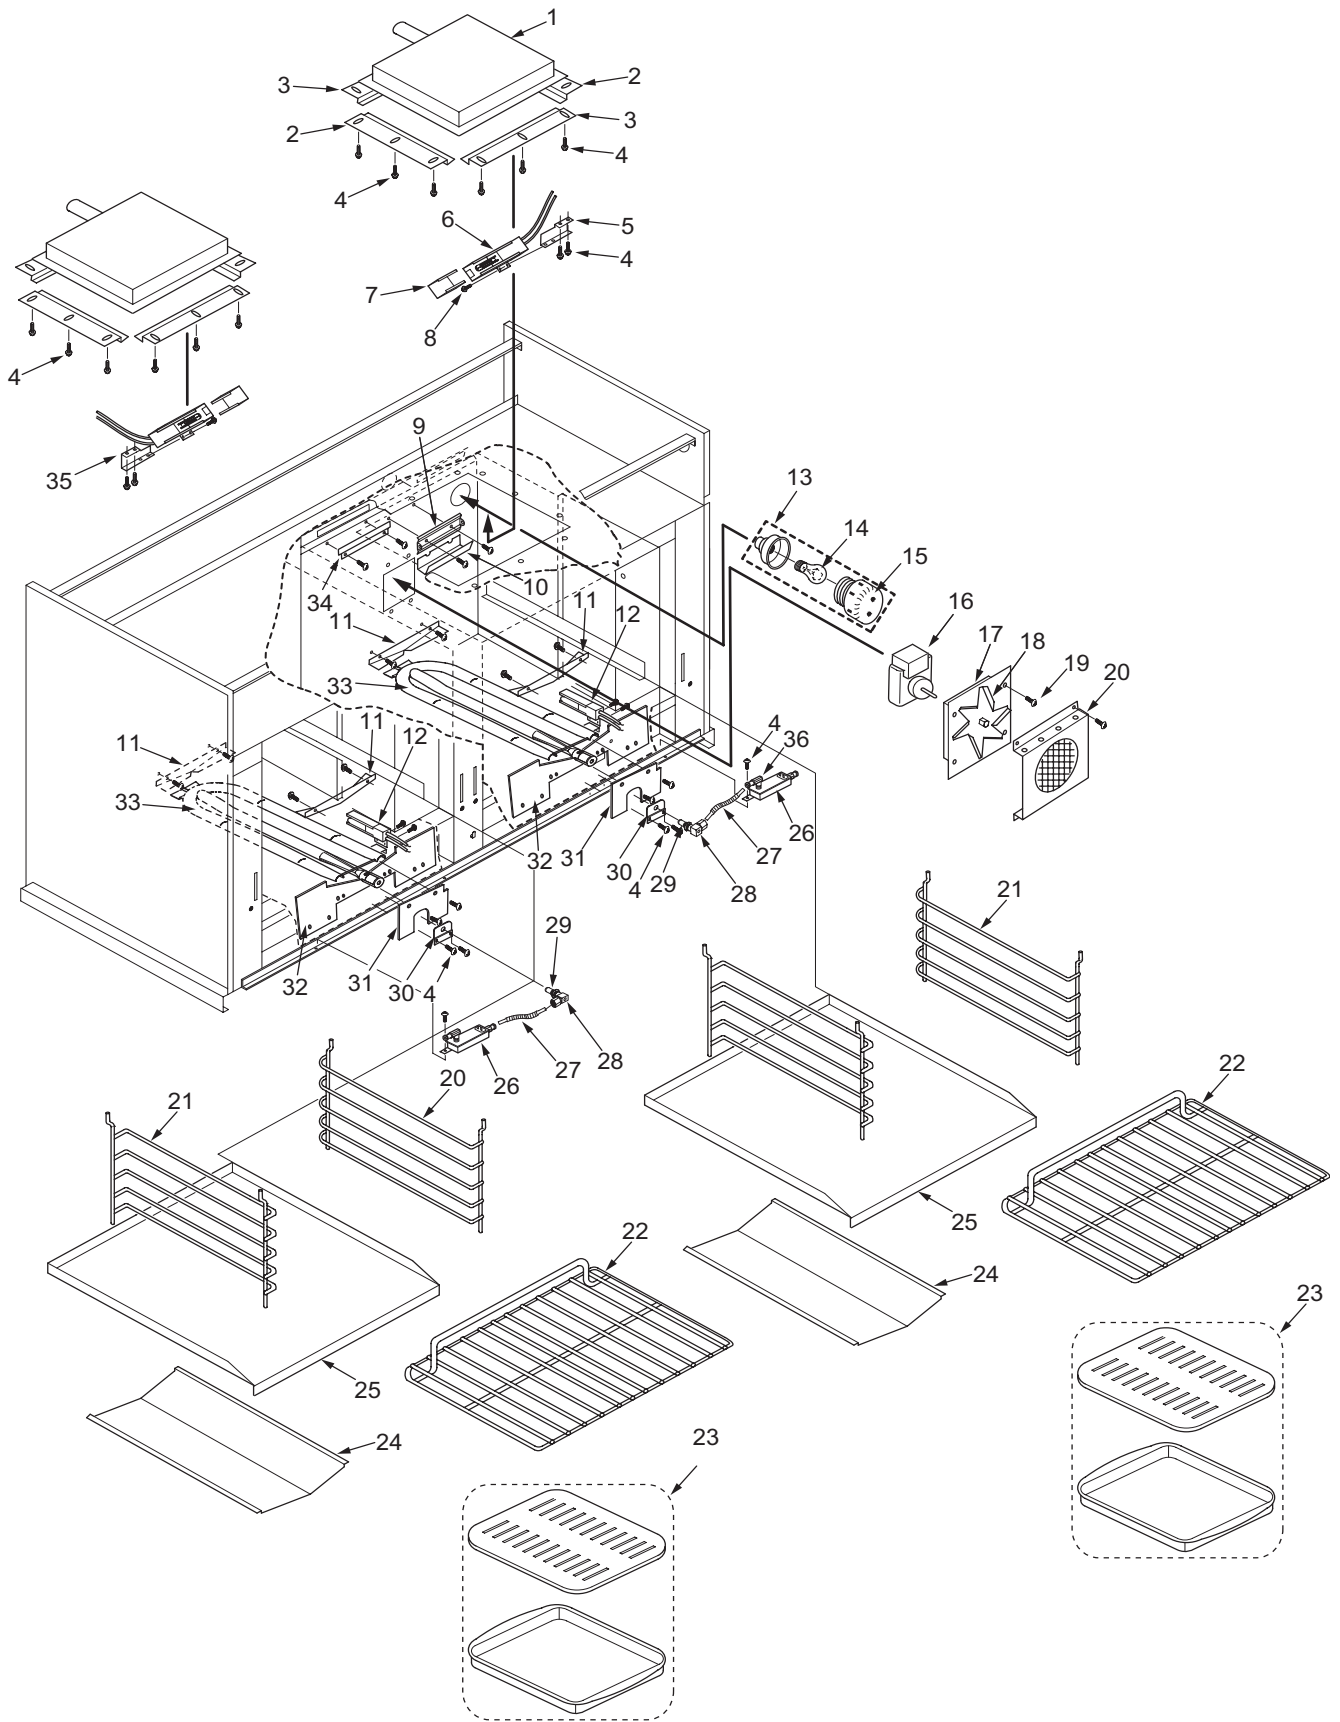

60" Range Oven Parts List

<u>Ref #</u>	<u>Part #</u>	<u>Description</u>
1	720761	Burner, Infrared Oven
2	766479	Bracket, Burner Left/Right
3	766592	Bracket, Burner Front/Rear
4	730228	Screw, #10-24 x 1/2"
5	801258	Bracket, Igniter, IR Range
6	723060	Igniter, Hot Surface
7	801690	Cover, Igniter Shield, Range
8	730230	Screw #8-32 x 3/8"
9	806873	Thermo Bulb Housing Assembly
10	806873	Thermo Bulb Housing Assembly
11	800120	Oven Deflector Rest
12	718601	Igniter, Norton
13	720696	Lamp, Oven Assembly
14	342766	Lamp, Oven 40w, 120v
15	720830	Lens
16	715221	Motor, Oven Fan
17	766451	Plug, Motor Mount
18	800628	Blade, Convection Fan
19	730229	Screw, #10-24 x 1-1/2"
20	766456	Cover, Blower Oven
21	720682	Rack, Guide
22	720683	Rack, Oven 30" Range
23	714502	Pan, Broiler
24	766420	Deflector, Oven Bottom Range
25	766418	Panel, Oven Bottom 30" Range (See SN Break)
	803543	Panel Oven Bottom 30" (See SN Break)
26	803254	Valve, Oven Safety Single Hole
27	803166	Flex Tubing Service Package 6"
28	719385	Orifice Holder
29	800071	Orifice, Large Oven Natural Gas
	800059	Orifice, Large Oven LP
30	807734	Orifice Bracket, Range
31	766545	Baffle, Lower Front
	807861	Baffle, Lower Front
32	803973	Heatsink
33	803814	Burner Tube, Oven (See SN Break)
	807729	Buner Tube, Bake (See SN Break)
34	766546	Baffle, Flue Range
35	801258	Bracket, Igniter
36	719393	Elbow, Brass 3/8"

60" Range Oven View