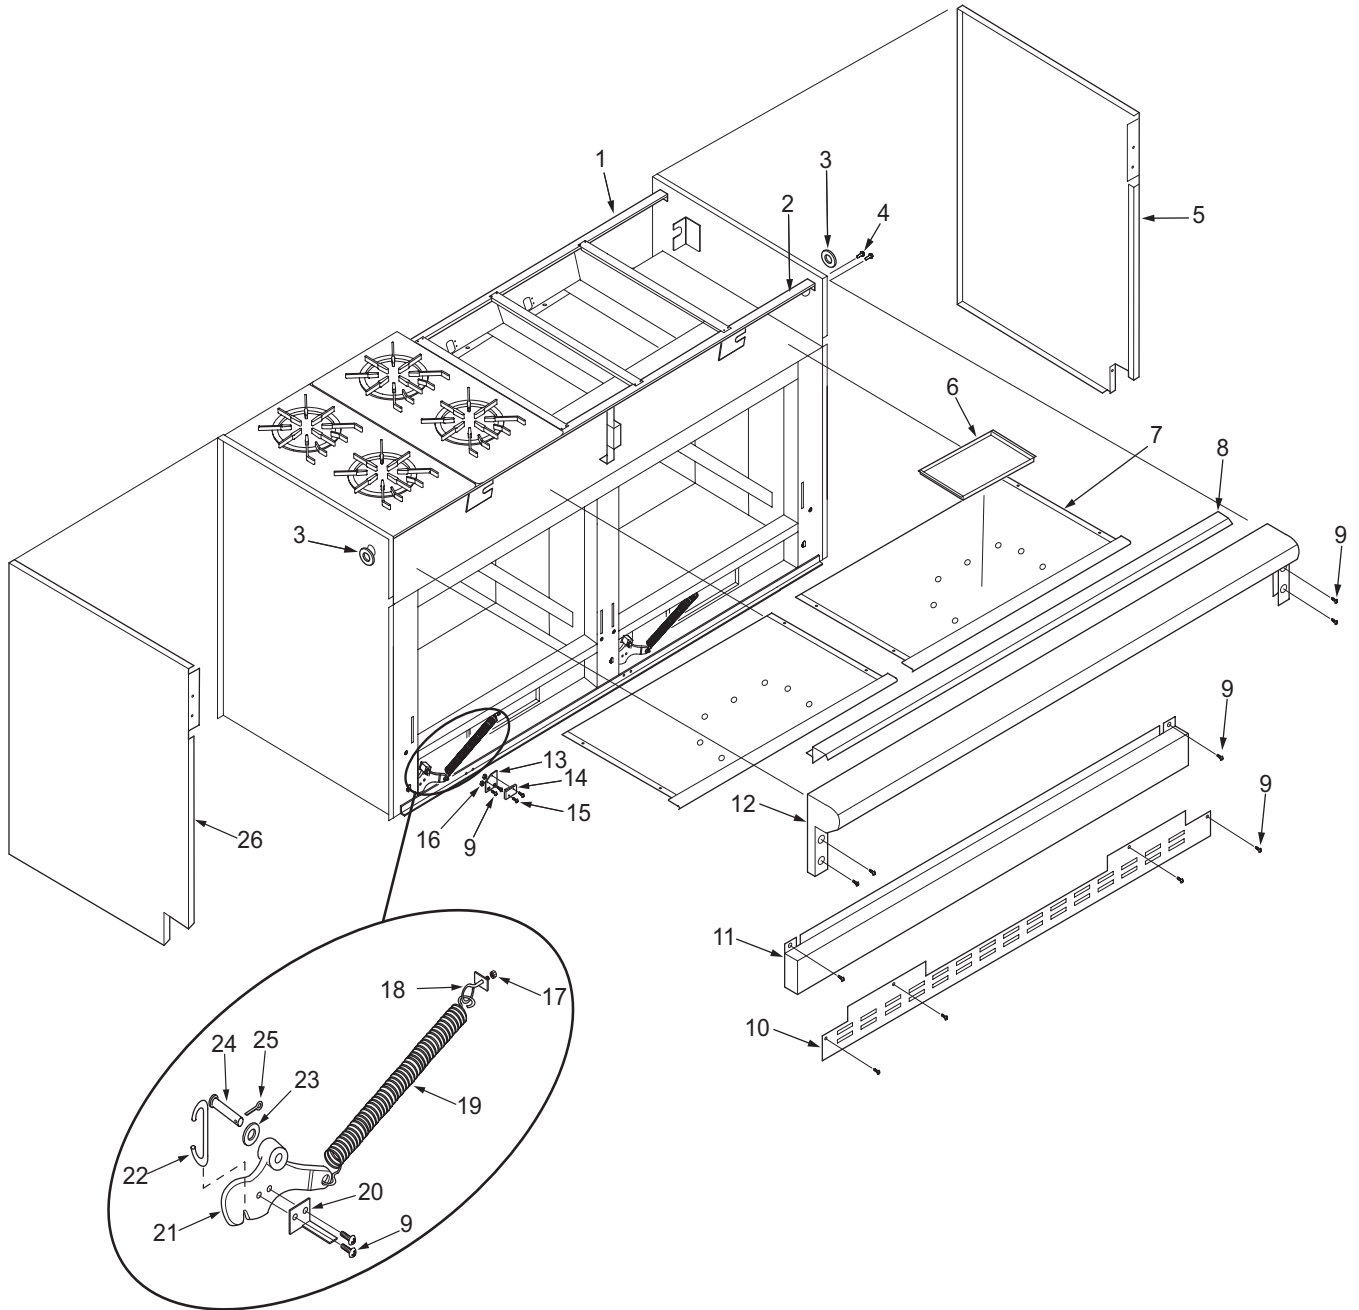

60" Range Dress Panels View

60" Range Top Parts List

Ref #	Part #	Description	Ref #	Part #	Description
1	801669	Grate, Wok (See SN Breaks)	35	800258	Elbow
	804230	Grate, Wok (See SN Breaks)	36	786978	Baffle, Charbroiler
2	800146	S Grate, Rear (See SN Breaks)	37	786129	Spacer, IR Burner
	804229	S Grate, Rear (See SN Breaks)	38	786029	Bracket, Sparker
3	800137	S Grate, Front (See SN Breaks)	39	714415	Sparker
	804228	S Grate, Front (See SN Breaks)	40	804711	Shield, Charbroiler Electrode
4	720829	Grate, Spider (See SN Breaks)	41	801265	Single Griddle Cover Kit - 11"
	809099	Grate, Spider (See SN Breaks)			Griddle (See SN Breaks)
5	722421	Grate Foot Pad (See SN Breaks)		809311	Griddle Cover - 11" New Style
6	722422	Washer, Silicone, Spider Grate (See SN Breaks)		801266	Griddle (SEE SN Breaks)
					Double Griddle Cover Kit - 22"
7	720801	Burner, Inner Head, Plated			Griddle Old Style Griddle Cover & Backsplash (See SN Breaks)
	800041	Burner, Inner Head, Black Enamel		809312	Griddle Cover - 22" New Style (See SN Breaks)
8	720887	Base, Inner Burner			
	800044	Burner, Inner Base, Black Enamel	42	802508	Griddle Assembly, 11"
9	720803	Burner, Outer (See SN Breaks)		802509	Griddle Assembly, 22"
	801150	Cap, burner, Outer Head, Black Enamel	43	800067	Seal, Griddle, 20"
10	720802	Ring, Cross (See SN Breaks)	44	800066	Seal, Griddle, 9"
	801151	Ring, Burner, Inner Base, Black Enamel	45	800048	Orifice, IR Charbroiler, Natural Gas
11	803965	Burner Ring/Cap, Service Package	46	800050	Orifice, IR Charbroiler, LP Gas
12	766446	Top, Pressed Steel, Porcelain (See SN Breaks)	47	786127	Baffle, Griddle
	805519	Top, Pressed Steel, (See SN Breaks)	48	803168	Flex Tubing Service Package 3/8" x 18"
			49	770093	Solenoid, (Coil Only)
13	722162	Screw, Phillips Head	50	730229	Screw #10-24 x 1-1/2"
14	807864	Holder, Jet Assembly		719376	Elbow, Brass 3/8"
15	720886	Venturi		719377	Fitting, Straight 3/8"
16	730228	Screw #10-24 x 1/2"	51	804404	Holder, Single Solenoid
17	800882	Orifice, Inner Burner, Natural Gas		756302	Holder, Double Solenoid
	800052	Orifice, Inner Burner, LP Gas	52	803167	Flex Tubing Service Package 3/8" x 12"
18	720900	Fitting, 3/16"	53	807622	Valve, Single Solenoid, w/fittings
19	719566	Sleeve, 1/4" Fiberglass		807623	Valve, Double Solenoid, w/fittings
20	720822	Ring	54	803374	Vent, Frenchtop
21	807598	Spring	55	786718	Spacer, Rear
22	801149	Base, Burner	56	NLA	Ring, Center French Top
23	806483	Service Components, Electrode	57	NLA	Ring, Inner French Top
24	800872	Orifice, Outer Burner, Natural Gas	58	NLA	Ring, Outer French Top
	800051	Orifice, Outer Burner, LP Gas	59	NLA	Plate, French Top
25	767615	Panel, Burner Support	60	806466	Components, Frenchtop
26	809019	Burner Assembly - Also need to order 806483	61	805658	Spacer, Front - FT Cover
			62	786727	Ring, Flame
27	762215	Backsplash, Decorative	63	723063	Burner Head
28	759715	Cover, Charbroiler 11" (Order 2 for Double Charbroiler 22")	64	722521	Venturi, Gas Hotplate
			65	722536	Burner Base
29	786081	Rack, Charbroiler	66	723011	Electrode, French Top
30	769593	Frame, Charbroiler	67	786716	Pan, Burner
31	722631	Screen, Reverberator	68	786719	Baffle, Pan French Top
32	762444	Plate, Blank Off	69	723010	Clip, Retaining
33	809183	Burner, Infrared Assy, Griddle/Charb	70	722522	Nut, Hotplate
			71	800062	Electrode Wire
34	800048	Orifice, IR Charbroiler, Natural Gas	72	800060	Orifice, French Top Natural Gas
	800050	Orifice, IR Charbroiler, LP Gas		800061	Orifice, French Top LP Gas
35	800258	Elbow	73	722530	Holder, Jet Gas
36	786978	Baffle, Charbroiler	74	803170	Flex Tubing Service Package 1/4" x 12"

Not Shown