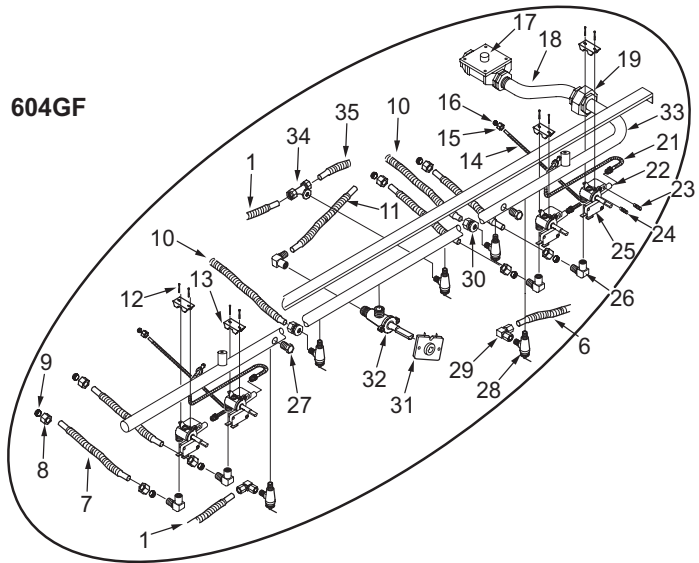

60" Range Manifold Parts List (2 of 2)

<u>Ref #</u>	<u>Part #</u>	<u>Description</u>
1	803169	Flex Tubing Service Package 3/8" x 48"
2	714369	Bushing, Snap 1/2"
3	786977	Shield, Corner Wire
4	807667	Ferrule, Sleeve Brass
5	807677	Nut, Compress Brass
6	803172	Flex Tubing Service Package 3/8" x 42"
7	803171	Flex Tubing Service Package 5/16" x 14"
8	807677	Nut, Compress Brass
9	807667	Ferrule, Sleeve Brass
10	803172	Flex Tubing Service Package 3/8" x 42"
11	803167	Flex Tubing Service Package 3/8" x 12"
12	722133	Screw, Hex Head
13	720885	Bracket, Valve Mounting
14	801937	Flex Tubing Service Package 3/16" x 27"
15	720888	Fitting, 3/16"
16	807665	Ferrule, 3/16"
17	723350	Regulator, Pressure Convertible 3/4'
	801358	Regulator, 1/2" Convertible
18	722832	Pipe, Offset
19	719033	Union, 1/2" Black
20	805677	Manifold (R606F)
21	801936	Flex Tubing Service Package 3/16" x 16"
22	809153	Burner Valve & Switch Assy, Nat
	809154	Valve, Burner, LP Gas
23	800892	Orifice, Bypass Inner, Natural Gas
	800055	Orifice, Bypass Inner, LP Gas
24	800884	Orifice, Bypass Outer, Natural Gas
	800054	Orifice, Bypass Outer, LP Gas
25	807141	Valve, Switch
26	719393	Elbow Brass, 3/8"
27	719370	Plug, Hex Head, 1/8"
28	720330	Valve, Shut Off, Oven
29	722278	Elbow, Adapter, Compression
30	714361	Connector, 3/8"
31	713810	Switch, Valve Ignition
32	722413	Valve, Brass 3/8"
33	805671	Manifold (R604CF)
	805672	Manifold (R604GF)
34	714296	Tee, 3/8"
35	722224	Tubing, Flex, 3/8" x 30"

Not Shown

800288	Wiring Harness, Manifold, R606F
800296	Wiring Harness, Manifold, R604CF
800280	Wiring Harness, Manifold, R604GF
800290	Wiring Harness, Cover, R606F
800298	Wiring Harness, Cover, R604CF
800282	Wiring Harness, Cover, R604GF

60" Range Manifold View (2 of 2)

**NOTE: SEE PRECEDING PAGE FOR
ADDITIONAL 60" RANGE
MANIFOLD VIEWS**