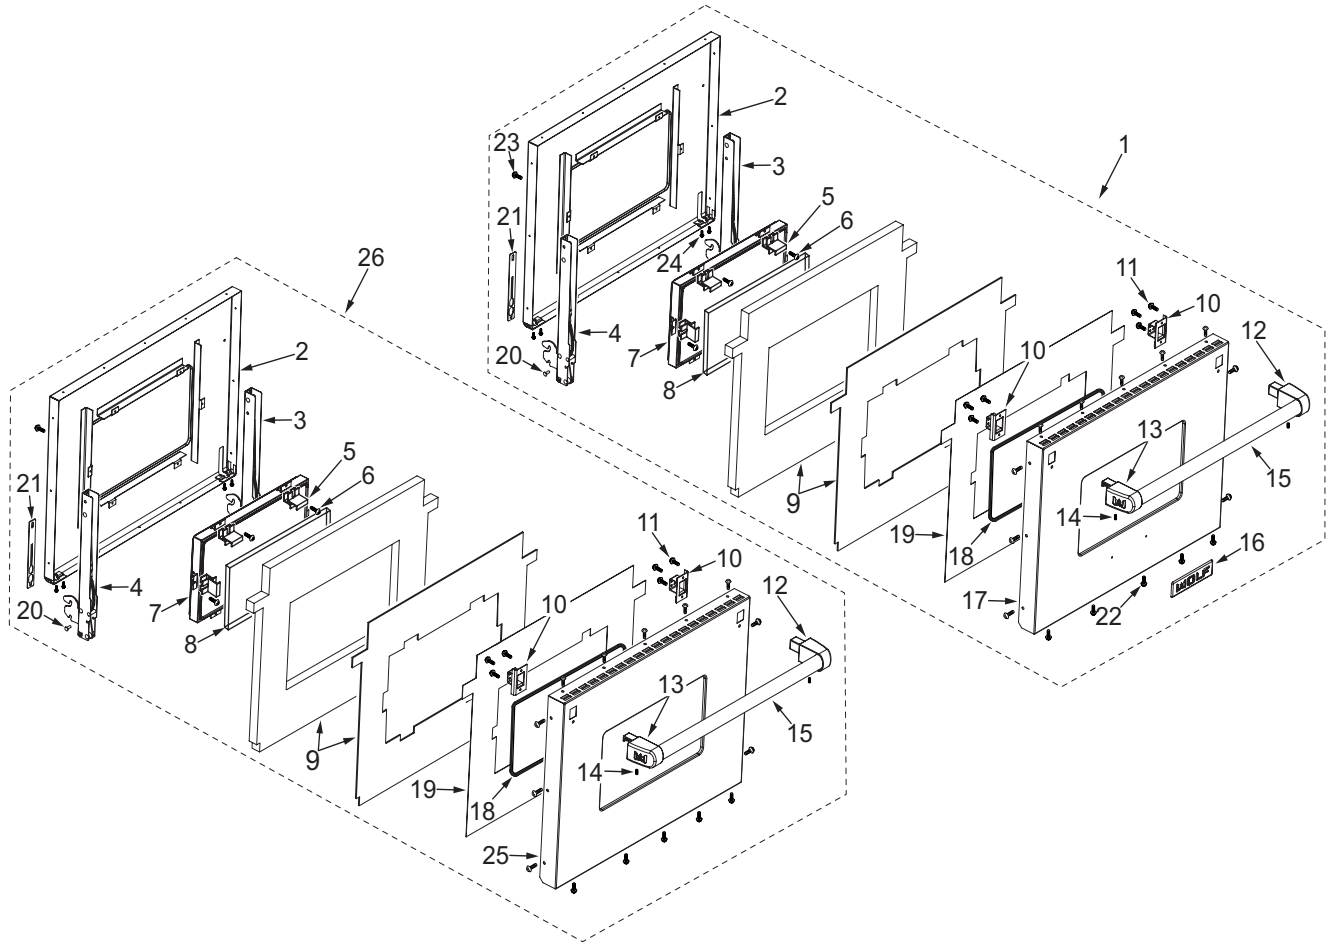

60" Range Door View (Starting with Serial Number 17000000)

60" Range Dress Panels Parts List

<u>Ref #</u>	<u>Part #</u>	<u>Description</u>
1	787515	Channel, Rear 60"
2	787514	Channel, Front, 60"
3	714369	Bushing, Snap 1/2"
4	722270	Rivet, Pop 3/16"
5	787516	Panel, Outer RH, SS 60" Range (See SN Breaks)
	801571	Panel, Outerside-RH Range 60" (See SN Breaks)
	787518	Panel, Outer RH, Black 60" Range
6	786714	Pan, Grease SS (12-3/8" X 7") (See SN Breaks)
	801687	Tray, Grease Range (With Dimples, 11-1/2" X 9-1/2") (See SN Breaks)
7	787583	Pan, Drip Assembly See SN Breaks)
	801360	Drip Tray Assembly (30"/60") (See SN Breaks)
8	787556	Baffle, Roll Front 60" Range
9	730228	Screw #10-24 x 1/2" Phillips
10	807589	Skirt, Front SS, 60" Range
	787834	Skirt, Front Black, 60" Range
11	809369	Panel, Lower Front, SS 60" Range
	787550	Panel, Lower Front, Blk 60" Range
12	801924	60" Range Roll Front
13	766547*	Bracket, Door Switch
	809377**	Bracket, Door Switch
14	809365	Switch, Door Interlock
15	730228	Screw, 10-24 X 1/2" Phillips Head
16	730535*	Nut, 6-32 Lock
17	730506*	Nut, Oversize
18	719331*	Bolt, Eye 1/4-20 x 3"
19	718361*	Spring, Door
20	768260*	Angle, Switch
21	719710*	Arm, Rocker, LH
22	719344*	Hook, "S", Oven Door
23	730310*	Washer
24	719350*	Pin, Clevis, 3/8 x 2"
25	730410*	Pin, Cotter, 3/32 x 1-1/4"
26	787517	Panel, Outer LH, SS 60" Range (See SN Breaks)
	801572	Panel, Outerside-LH Range 60" (See SN Breaks)
	787519	Panel, Outer LH, Black 60" Range

Not Shown

800293	Wiring Harness, Kickplate, R606CG
800514	Wiring Harness, Kickplate, R606DC
800285	Wiring Harness, Kickplate, R606DG
800289	Wiring Harness, Kickplate, R606F
800297	Wiring Harness, Kickplate, R604CF
800281	Wiring Harness, Kickplate, R604GF

* - Prior to Serial Number (PTS) 17000000
** - Starting with Serial Number (SWS) 17000000