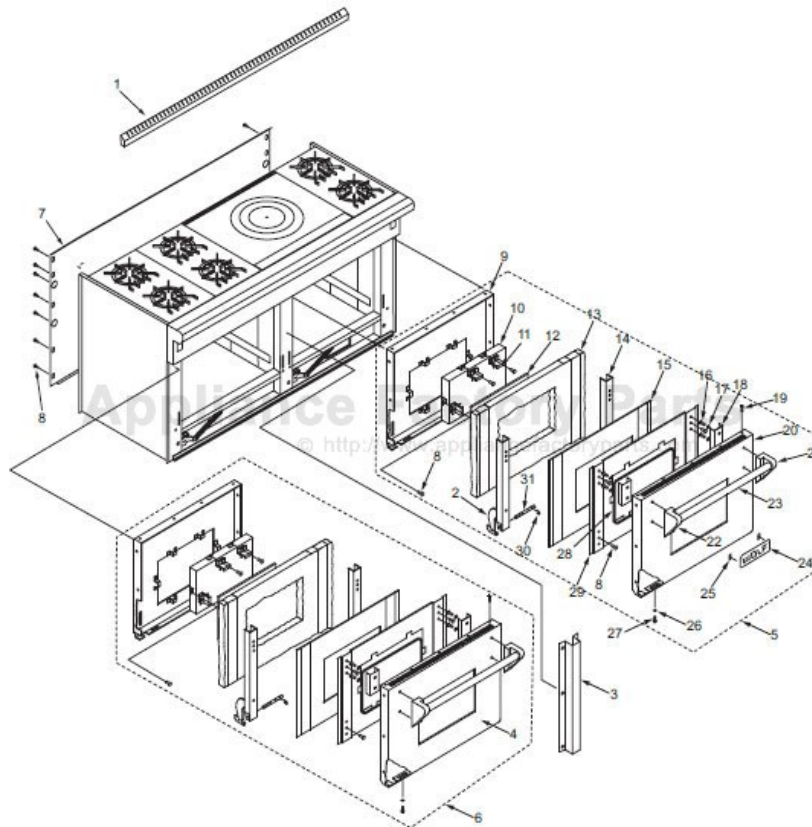

[Find Your Wolf Electric Range Parts - Select From 82 Models](#)

----- Manual continues below -----