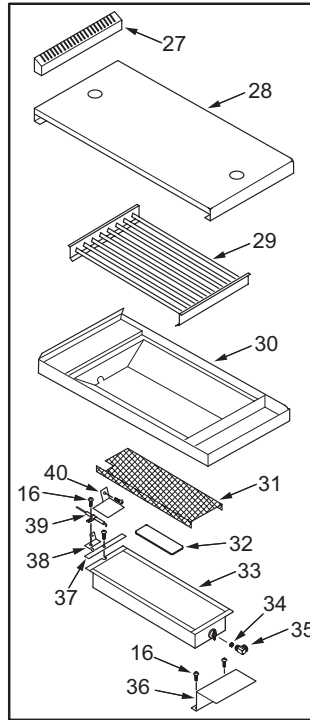

60" Range Top View

Surface Burner

IR Charbroiler

IR Griddle

French Top

60" Range Front Panel Parts List (1 of 2)

<u>Ref #</u>	<u>Part #</u>	<u>Description</u>
1	766543	Baffle, Broiler 30" Range
2	720690	Seal, Door Top (See SN Break)
	803809	Gasket, Door 30" (See SN Break)
3	720692	Seal, Door Side (See SN Break)
	803809	Gasket, Door 30" (See SN Break)
4	730513	Nut, Hex 3/8-16
5	730311	Washer, Lock
6	718195*	Bolt, Trunion
	803579*	Bolt, Trunion, Offset
	730310*	Washer, Trunion Shim
7	730228	Screw #10-24 x 1/2"
8	720691	Seal, Door Bottom (See SN Break)
	803809	Gasket, Door 30" (See SN Break)
9	721013	Leg, Range, 3"
10	803436	Caster Dual Wheel 2"
11	730239	Screw #8-32 x 3/8"
12	722713	Label, Light Switch
13	722712	Label, Fan Switch
14	714902	Thermostat, Oven
15	805787	Thermostat, Griddle
16	787540	Panel, Front (See SN Breaks)
	801093	Panel, Front R606CG Also need to order # 722713 and # 722712 (See SN Breaks)
17	715142	Terminal, Command Dummy
18	722564	Shield, Switch Terminal
19	720816	Switch, Oven Light
20	720815	Switch, Oven Fan
21	720879	Knob, Control, Red (See SN Breaks)
	801312	Knob, Surface Burner Valve, Red
	720880	Knob, Control, Black (See SN Breaks)
	801313	Knob, Surface Burner Valve, Black
22	718146	Bezel, Oven Thermostat (See SN Breaks)
	801348	Bezel, W/Tick Mark (See SN Breaks)
23	720818	Knob, Oven, Red (See SN Breaks)
	801308	Knob, Oven Therm, W/ Broil, Red See SN Breaks)
	720819	Knob, Oven, Black (See SN Breaks)
	801309	Knob, Oven Therm, W/ Broil, Black (See SN Breaks)
24	721014	Knob, Thermostat Griddle, Red (See SN Breaks)
	801310	Knob, Thermostat Griddle, Red (See SN Breaks)
	721015	Knob, Thermostat Griddle, Black See SN Breaks)
25	730076	Screw #6-32 x 1/4"
26	721017	Knob, Charbroiler, Red (See SN Breaks)
	801306	Knob, Charbroiler/French To, Red (See SN Breaks)
	721018	Knob, Charbroiler, Black (See SN Breaks)
	801307	Knob, Charbroiler/French Top, Black (See SN Breaks)
27	801347	Bezel, Rear (See SN Breaks)
28	801346	Bezel, Front (See SN Breaks)
29	720017	Light, Indicator, Red, Oven
30	787536	Panel, Front, 6OB & 22" Charbroil (See SN Breaks)
	801091	Panel, Front R606DC Also need to order # 722713 and # 722712 (See SN Breaks)
31	787534	Panel, Front, 6OB & 22" Griddle (See SN Breaks)
	801090	Panel, Front R606DG Also need to order # 722713 and # 722712 (See SN Breaks)