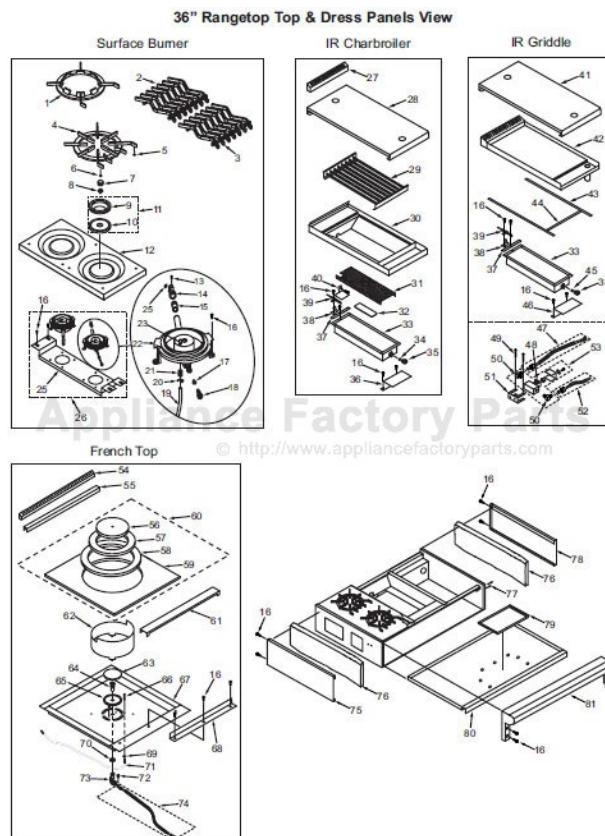

Find Your Wolf Gas Range Parts - Select From 44 Models

----- Manual continues below -----