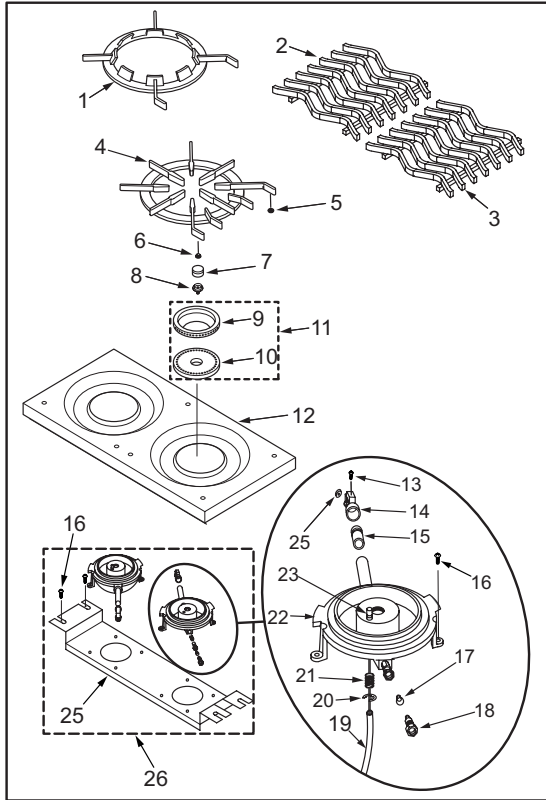

36" Rangetop Top & Dress Panels View

Surface Burner