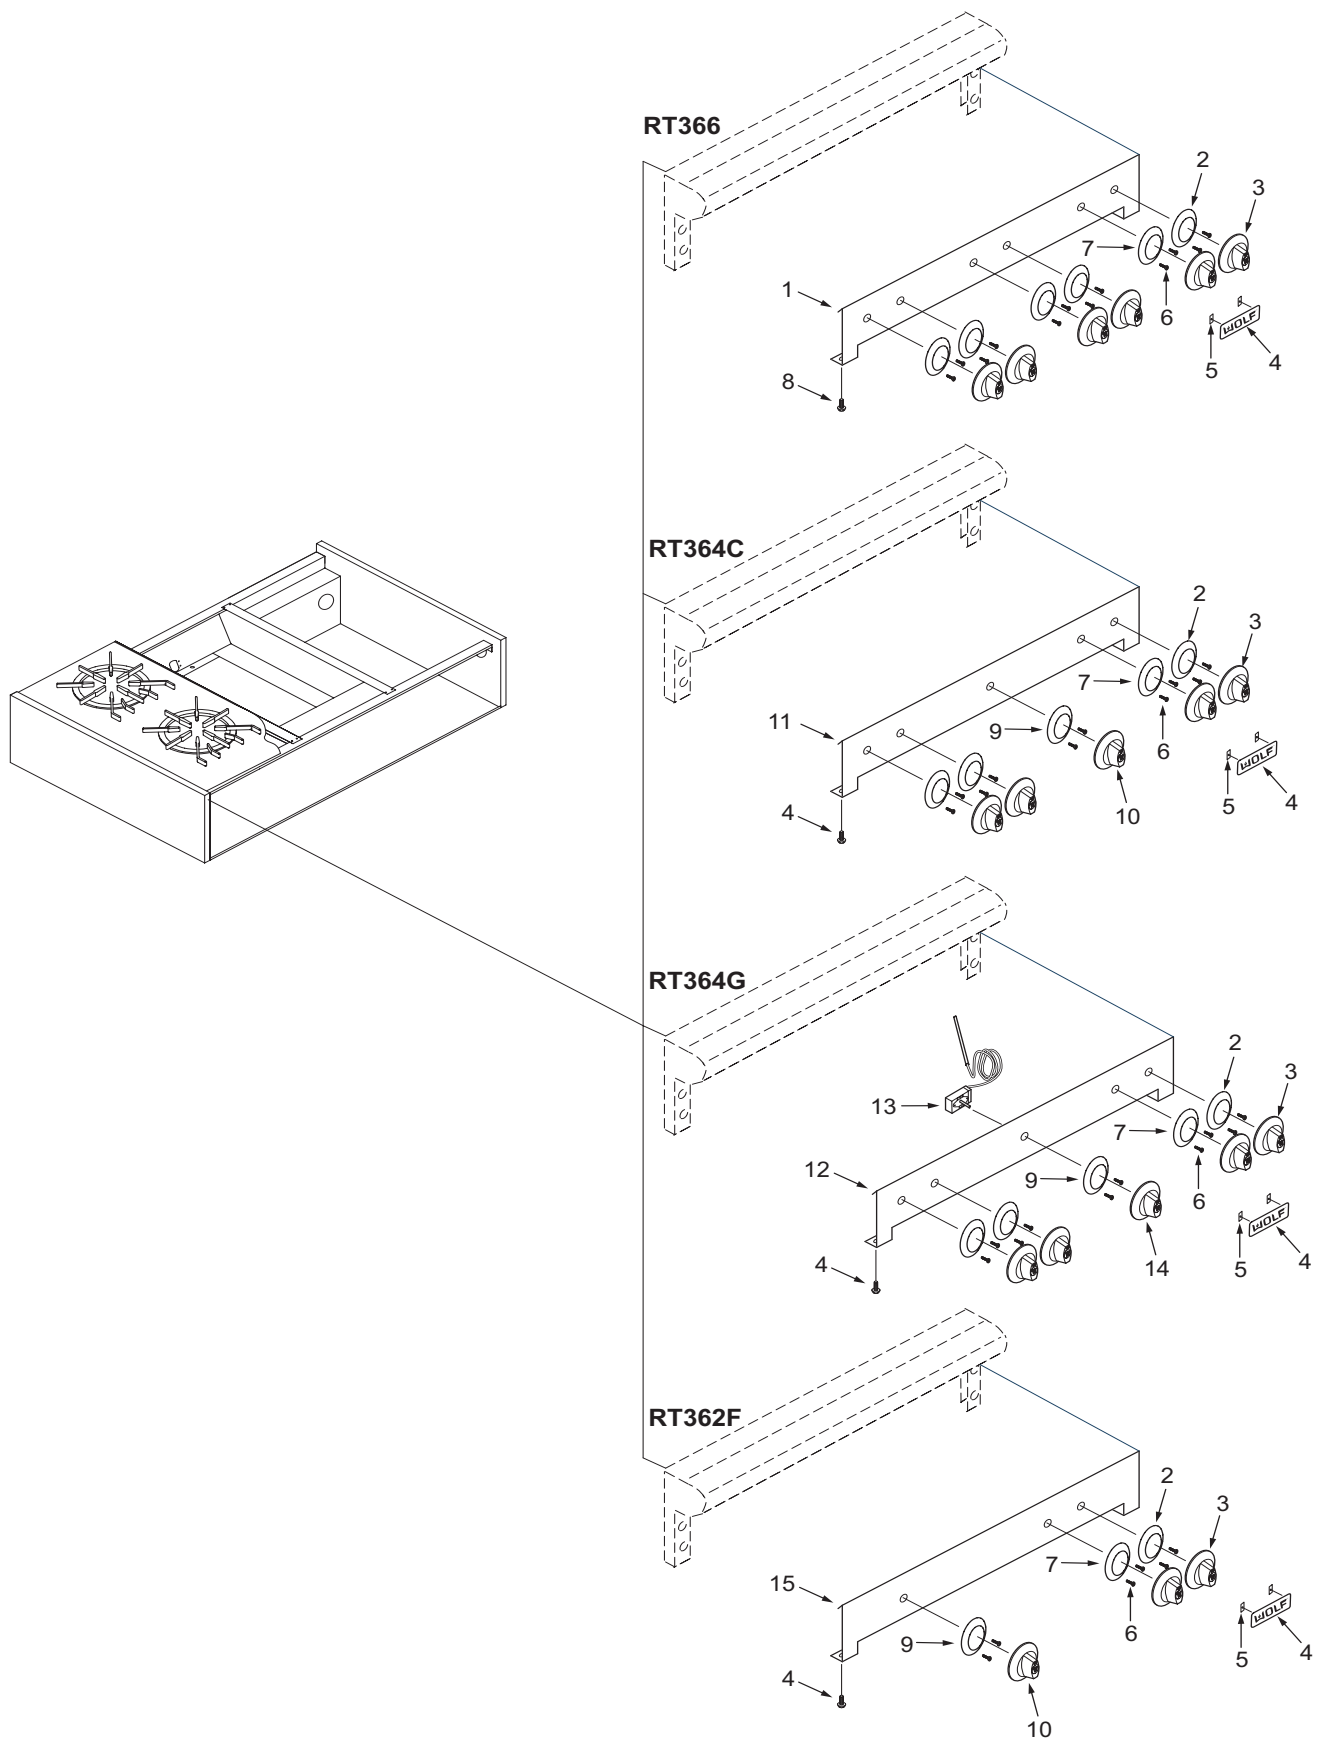

36" Rangetop Front Panel View

36" Rangetop Manifold Parts List

<u>Ref #</u>	<u>Part #</u>	<u>Description</u>	<u>Ref #</u>	<u>Part #</u>	<u>Description</u>
1	768318	Bracket, Access	23	720885	Bracket, Valve Mounting
2	809418	Module, Spark +4 Point	24	722133	Screw, Hex Head
	809420	Module, Spark 0+1 Tech	25	720888	Fitting, 3/16"
3	730228	Screw #10-24 x 1/2"	26	807665	Ferrule, 3/16"
4	723350	Regulator, 3/4" Convertible	27	804427	Manifold (RT366)
	801358	Regulator, 1/2" Convertible	28	719370	Plug, Hex Head, 1/8"
5	N/A		29	801936	Flex Tubing Service Package 3/16" x 16"
6	N/A		30	800892	Orifice, Bypass Inner, Natural Gas
7	769122	Channel, Electrical		800055	Orifice, Bypass Inner, LP Gas
8	N/A		31	800884	Orifice, Bypass Outer, Natural Gas
9	722632	Cord, Power		800054	Orifice, Bypass Outer, LP Gas
10	804189	Nipple, .50 X2.5 LG Black Pipe	32	809153	Burner Valve & Switch Assy, Nat
11	801457	Elbow, 1/2"Npt x 1/2"Npt		809154	Valve, Burner, LP Gas
12	787418	Channel, Rear	33	807141	Valve, Switch
13	711302	Nipple, 1/2" x 5"	34	719393	Elbow, Brass 3/8"
14	719033	Union, 1/2" Black	35	722278	Elbow, Adapter, Compression
15	717417	Channel, Front	36	803166	Flex Tubing Service Package 3/8" x 6"
16	722270	Rivet, Pop 3/16" Alum Multigrip	37	804428	Manifold (RT364C)
17	800023	10-1/2" Riser Package, Rt36	38	713810	Switch, Valve Ignition
18	806964	Panel, Rear	39	722413	Valve, Brass
19	803171	Flex Tubing Service Package 5/16" x 14"	40	722223	Tubing, Flexible, 3/8 x 24"
20	807667	Ferrule, Sleeve Brass	41	714296	Tee
21	807677	Nut, Compress Brass	42	804429	Manifold (RT364G)
22	801937	Flex Tubing Service Package 3/16" x 27"	43	720330	Valve, Shut Off, Oven
			44	804430	Manifold (RT362CF)