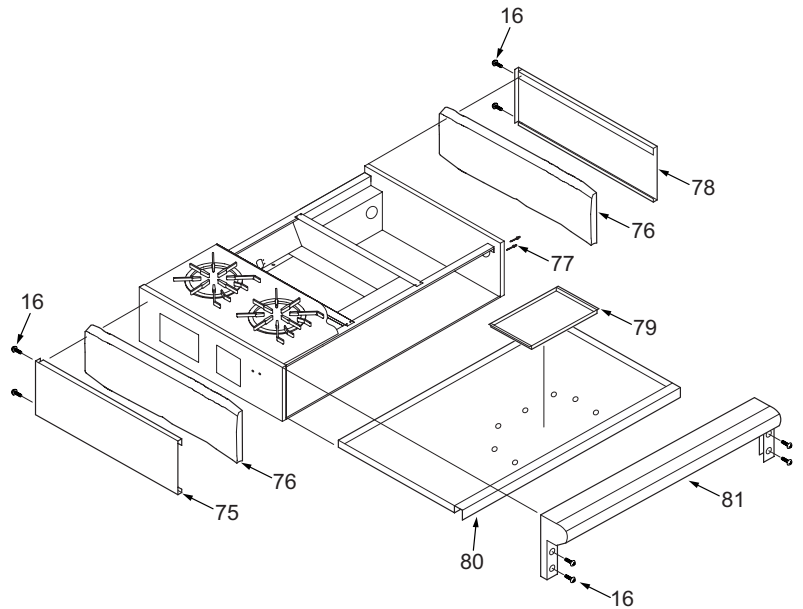

36" Rangetop Top & Dress Panels View

French Top