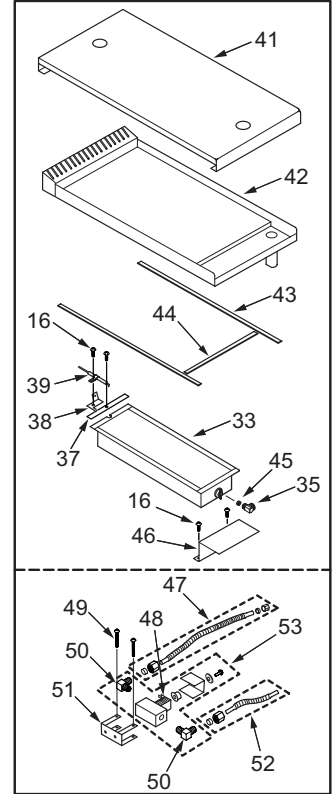

36" Rangetop Top & Dress Panels View

IR Griddle