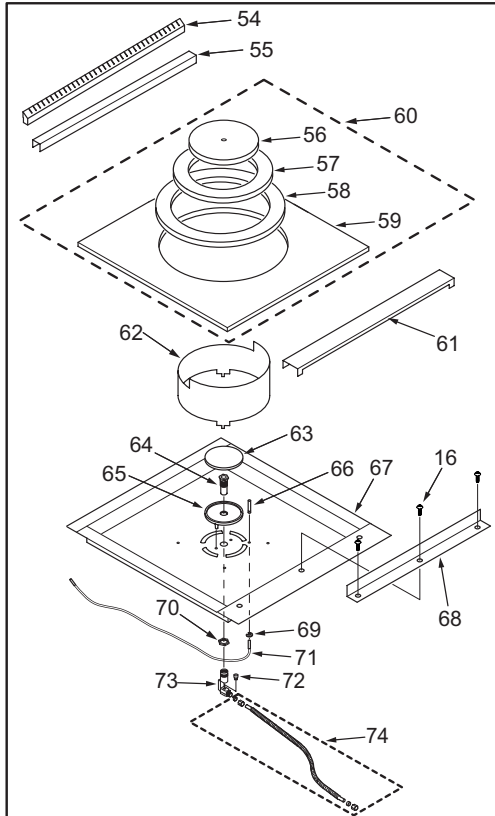

36" Rangetop Top & Dress Panels View

French Top