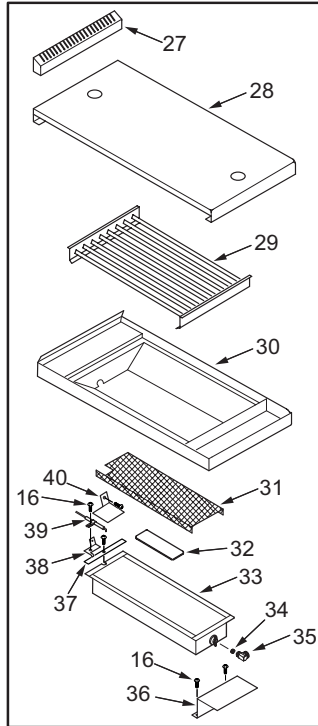

IR Charbroiler