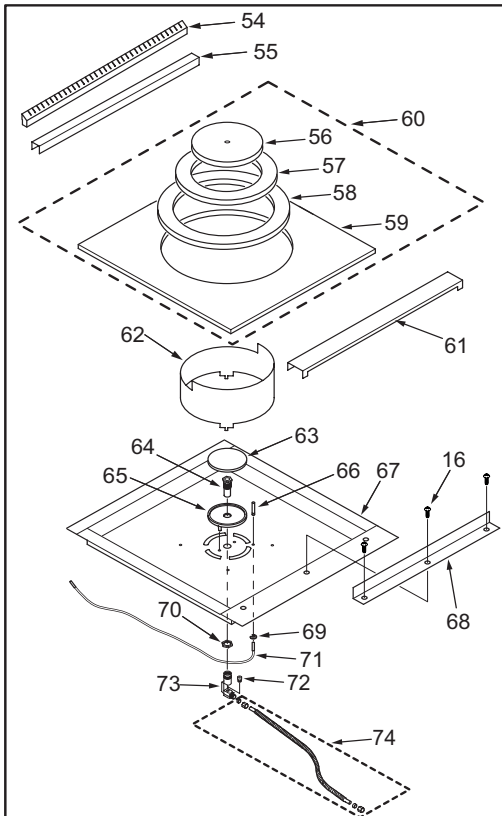

48" Rangetop Top & Dress Panels View

Surface Burner

IR Charbroiler

IR Griddle

French Top

48" Rangetop Front Panel Parts List (1 of 2)

<u>Ref #</u>	<u>Part #</u>	<u>Description</u>
1	787409	Panel, Front SB488 (See SN Breaks)
	806285	Panel, Front RT488 (See SN Breaks)
2	730239	Screw #8-32 x 3/8"
3	801346	Bezel, Front (See SN Breaks)
4	801347	Bezel, Rear (See SN Breaks)
5	720879	Knob, Control, Red (See SN Breaks)
	801312	Knob, Surface Burner Valve, Red
	720880	Knob, Control, Black (See SN Breaks)
	801313	Knob, Surface Burner Valve, Black
6	730076	Screw #6-32 x 1/4"
7	730509	Clip, Tinnerman
8	800924	Wolf Logo
9	787410	Panel, Front SB486B (See SN Breaks)
	806286	Panel, Front RT486C (See SN Breaks)
10	721017	Knob, Charbroiler/French Top, Red (See S/N Breaks)
	801306	Knob, Charbroiler/French Top, Red (See S/N Breaks)
	721018	Knob, Char/French Top, Black (See S/N Breaks)
	801307	Knob, Char/French Top, Black (See S/N Breaks)
11	718146	Bezel, Thermostat
	801348	Bezel, W/Tick Mark
12	787411	Panel, Front SB486G (See SN Breaks)
	806287	Panel, Front RT486G (See SN Breaks)
13	805787	Thermostat, Griddle
14	720017	Light, Indicator, Red
15	721014	Knob, Thermostat w/Griddle, Red (See S/N Breaks)
	801310	Knob, Thermostat w/Griddle, Red (See S/N Breaks)
	721015	Knob, Thermostat w/Griddle, Black
	801311	Knob, Thermostat w/Griddle, Black (See S/N Breaks)
16	787414	Panel, Front SB484DG (See SN Breaks)
	806290	Panel, Front RT484DG (See SN Breaks)