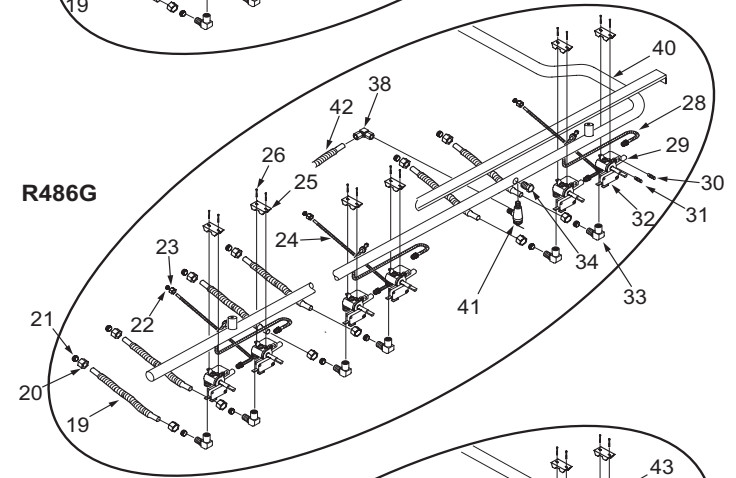

48" Rangetop Manifold View (1 of 2)

**NOTE: SEE FOLLOWING PAGE FOR
ADDITIONAL 48" RANGETOP
MANIFOLD VIEWS**

48" Rangetop Manifold Parts List (2 of 2)

Ref #	Part #	Description	Ref #	Part #	Description
1	768318	Bracket, Access	25	720885	Bracket, Valve Mounting
2	809418	Module, Spark +4 Point	26	722133	Screw, Hex Head
	809420	Module, Spark 0+1 Tech	27	719393	Elbow, Brass 3/8"
3	730228	Screw #10-24 x 1/2"	28	803166	Flex Tubing Service Pkg 3/8" x 6"
4	723350	Regulator, 3/4" Convertible	29	719370	Plug, Hex Head, 1/8"
	801358	Regulator, 1/2" Convertible	30	804435	Manifold (RT484DC, RT484F)
5	NLA		31	801936	Flex Tubing Service Pkg 3/16"x16"
6	NLA		32	809153	Burner Valve & Switch Assy, Nat
7	769122	Channel, Electrical		809154	Valve, Burner, LP Gas
8	NLA		33	800892	Orifice, Bypass Inner, Natural Gas
9	722632	Cord, Power		800055	Orifice, Bypass Inner, LP Gas
10	804189	Nipple, .50 X2.5 LG Black Pipe	34	800884	Orifice, Bypass Outer, Natural Gas
11	801457	Elbow, 1/2"Npt x 1/2"Npt		800054	Orifice, Bypass Outer, LP Gas
12	787420	Channel, Rear	35	807141	Valve, Switch
13	711302	Nipple, 1/2" x 5"	36	713810	Switch, Valve Ignition
14	719033	Union, 1/2" Black	37	722413	Valve, Brass
15	787419	Channel, Front	38	722223	Tubing, Flexible, 3/8 x 24"
16	722270	Rivet, Pop 3/16" Alum Multigrip	39	722278	Elbow, Adapter, Compression
17	800023	10-1/2" Riser Package, Rt36	40	804434	Manifold (RT484CG)
18	768337	Panel, Rear	41	720330	Valve, Shut Off, Oven
19	803171	Flex Tubing Service Pkg 5/16"x14"	42	803167	Flex Tubing Service Pkg 3/8"x12"
20	807677	Nut, Compress Brass	43	804437	Manifold (RT482CF)
21	807667	Ferrule, Sleeve Brass			
22	720888	Fitting, 3/16"			
23	807665	Ferrule, 3/16"			
24	801937	Flex Tubing Service Pkg 3/16"x27"			

Not Shown

800179	Wiring Harness RT484DC
800178	Wiring Harness RT484CG
800181	Wiring Harness RT484F
800182	Wiring Harness RT482CF
714748	Riser, Insulation, 1/8" x x17" x 44"
803877	Riser, Back Panel Assy
803881	Riser, Front Panel Assy
800002	Regular Trim Strip Package, RT48
800003	Island Trim Strip, Lh & Rh, RT48
763049	Strip Filler, Left Hand
763050	Strip Filler, Right Hand
762214	Panel, Back
762212	Strip, Back Filler