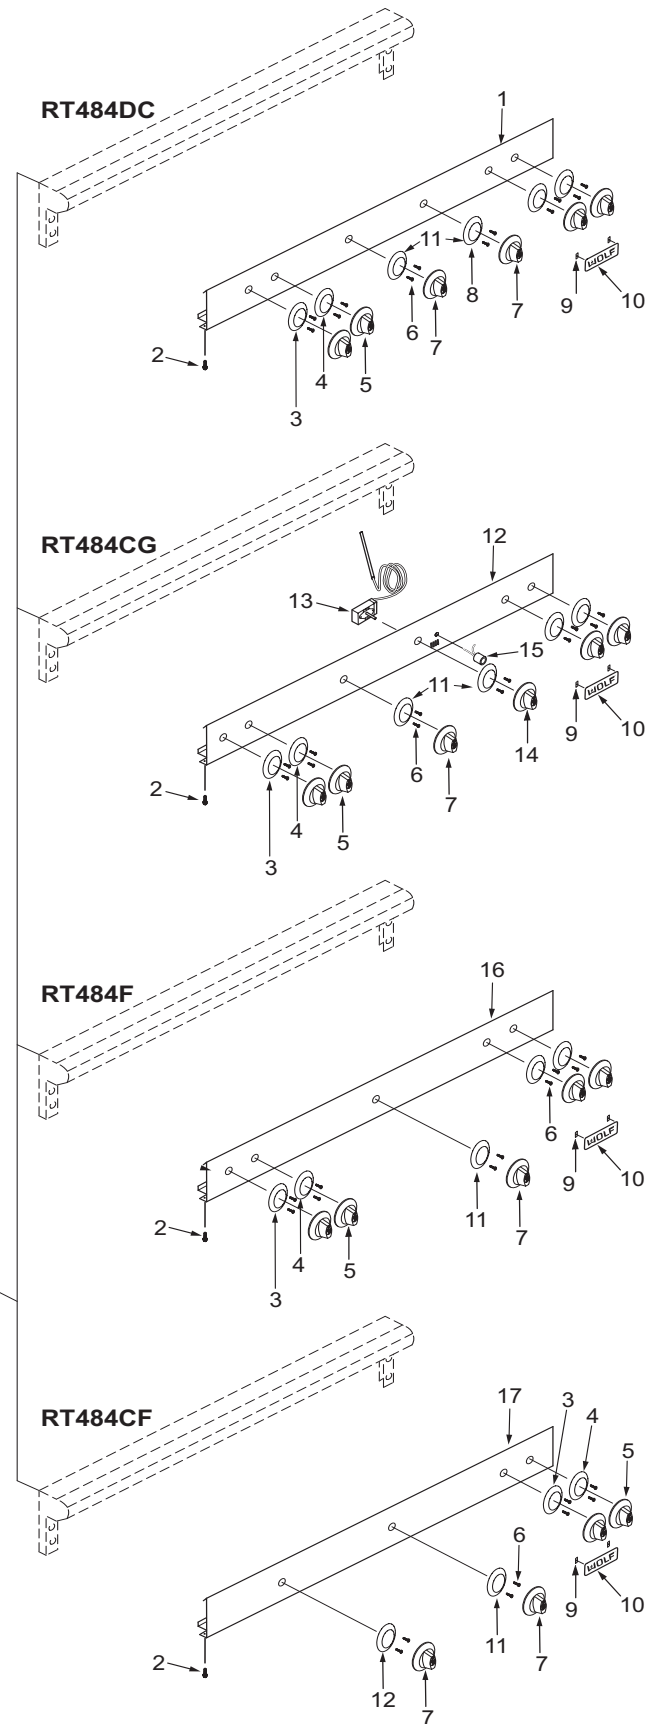

48" Rangetop Front Panel View (2 of 2)

NOTE: SEE PRECEDING PAGE FOR ADDITIONAL 48" RANGETOP FRONT PANEL VIEWS

48" Rangetop Manifold Parts List (1 of 2)

<u>Ref #</u>	<u>Part #</u>	<u>Description</u>	<u>Ref #</u>	<u>Part #</u>	<u>Description</u>
1	768318	Bracket, Access	24	801937	Flex Tubing Service Pkg 3/16"x27"
2	809418	Module, Spark +4 Point	25	720885	Bracket, Valve Mounting
	809420	Module, Spark 0+1 Tech	26	722133	Screw, Hex Head
3	730228	Screw #10-24 x 1/2"	27	804431	Manifold (RT488)
4	723350	Regulator, 3/4" Convertible	28	801936	Flex Tubing Service Pkg 3/16"x16"
	801358	Regulator, 1/2" Convertible	29	809153	Burner Valve & Switch Assy, Nat
5	NLA			809154	Valve, Burner, LP Gas
6	NLA		30	800892	Orifice, Bypass Inner, Natural Gas
7	769122	Channel, Electrical		800055	Orifice, Bypass Inner, LP Gas
8	NLA		31	800884	Orifice, Bypass Outer, Natural Gas
9	722632	Cord, Power		800054	Orifice, Bypass Outer, LP Gas
10	804189	Nipple, .50 X2.5 LG Black Pipe	32	807141	Valve, Switch
11	801457	Elbow, 1/2"Npt x 1/2"Npt	33	719393	Elbow, Brass 3/8"
12	787420	Channel, Rear	34	719370	Plug, Hex Head, 1/8"
13	711302	Nipple, 1/2" x 5"	35	804432	Manifold (RT486C)
14	719033	Union, 1/2" Black	36	713810	Switch, Valve Ignition
15	787419	Channel, Front	37	722413	Valve, Brass
16	722270	Rivet, Pop 3/16" Alum Multigrip	38	722278	Elbow, Adapter, Compression
17	800023	10-1/2" Riser Package, Rt36	39	803166	Flex Tubing Service Pkg 3/16" x 6"
18	768337	Panel, Rear	40	804433	Manifold (RT486G)
19	803171	Flex Tubing Service Pkg 5/16"x14"	41	720330	Valve, Shut Off, Oven
20	807677	Nut, Compress Brass	42	722223	Tubing, Flexible, 3/8 x 24"
21	807667	Ferrule, Sleeve Brass	43	804430	Manifold (RT484DG)
22	720888	Fitting, 3/16"			
23	807665	Ferrule, 3/16"			