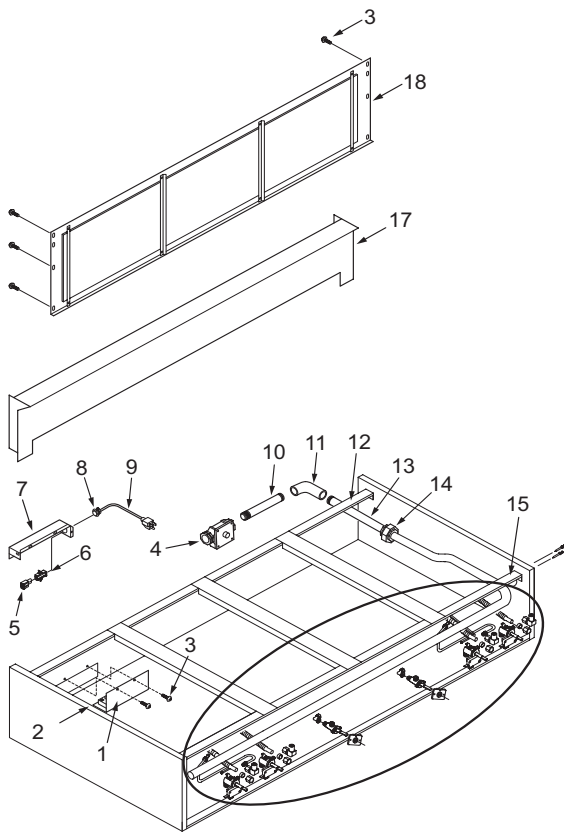

48" Rangetop Manifold View (1 of 2)

**NOTE: SEE FOLLOWING PAGE FOR
ADDITIONAL 48" RANGETOP
MANIFOLD VIEWS**

48" Rangetop Manifold Parts List (2 of 2)

Ref #	Part #	Description	Ref #	Part #	Description
1	768318	Bracket, Access	25	720885	Bracket, Valve Mounting
2	809418	Module, Spark +4 Point	26	722133	Screw, Hex Head
	809420	Module, Spark 0+1 Tech	27	719393	Elbow, Brass 3/8"
3	730228	Screw #10-24 x 1/2"	28	803166	Flex Tubing Service Pkg 3/8" x 6"
4	723350	Regulator, 3/4" Convertible	29	719370	Plug, Hex Head, 1/8"
	801358	Regulator, 1/2" Convertible	30	804435	Manifold (RT484DC, RT484F)
5	NLA		31	801936	Flex Tubing Service Pkg 3/16"x16"
6	NLA		32	809153	Burner Valve & Switch Assy, Nat
7	769122	Channel, Electrical		809154	Valve, Burner, LP Gas
8	NLA		33	800892	Orifice, Bypass Inner, Natural Gas
9	722632	Cord, Power		800055	Orifice, Bypass Inner, LP Gas
10	804189	Nipple, .50 X2.5 LG Black Pipe	34	800884	Orifice, Bypass Outer, Natural Gas
11	801457	Elbow, 1/2"Npt x 1/2"Npt		800054	Orifice, Bypass Outer, LP Gas
12	787420	Channel, Rear	35	807141	Valve, Switch
13	711302	Nipple, 1/2" x 5"	36	713810	Switch, Valve Ignition
14	719033	Union, 1/2" Black	37	722413	Valve, Brass
15	787419	Channel, Front	38	722223	Tubing, Flexible, 3/8 x 24"
16	722270	Rivet, Pop 3/16" Alum Multigrip	39	722278	Elbow, Adapter, Compression
17	800023	10-1/2" Riser Package, Rt36	40	804434	Manifold (RT484CG)
18	768337	Panel, Rear	41	720330	Valve, Shut Off, Oven
19	803171	Flex Tubing Service Pkg 5/16"x14"	42	803167	Flex Tubing Service Pkg 3/8"x12"
20	807677	Nut, Compress Brass	43	804437	Manifold (RT482CF)
21	807667	Ferrule, Sleeve Brass			
22	720888	Fitting, 3/16"			
23	807665	Ferrule, 3/16"			
24	801937	Flex Tubing Service Pkg 3/16"x27"			

Not Shown

800179	Wiring Harness RT484DC
800178	Wiring Harness RT484CG
800181	Wiring Harness RT484F
800182	Wiring Harness RT482CF
714748	Riser, Insulation, 1/8" x x17" x 44"
803877	Riser, Back Panel Assy
803881	Riser, Front Panel Assy
800002	Regular Trim Strip Package, RT48
800003	Island Trim Strip, Lh & Rh, RT48
763049	Strip Filler, Left Hand
763050	Strip Filler, Right Hand
762214	Panel, Back
762212	Strip, Back Filler