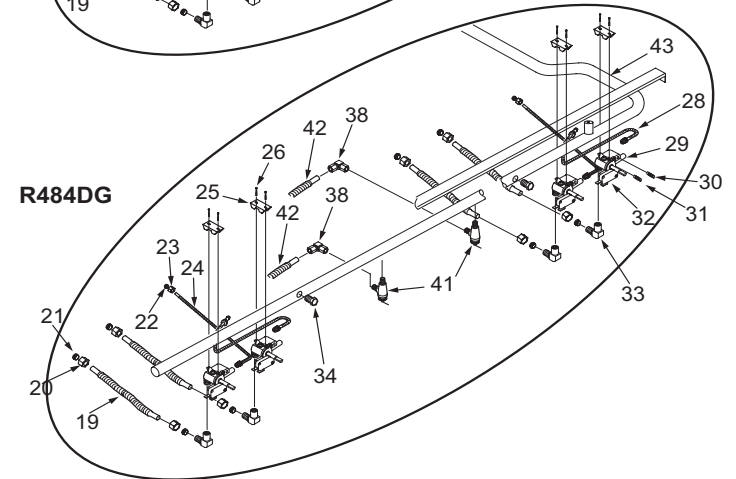

48" Rangetop Manifold View (1 of 2)

**NOTE: SEE FOLLOWING PAGE FOR
ADDITIONAL 48" RANGETOP
MANIFOLD VIEWS**

48" Rangetop Manifold Parts List (2 of 2)

Ref #	Part #	Description	Ref #	Part #	Description
1	768318	Bracket, Access	25	720885	Bracket, Valve Mounting
2	809418	Module, Spark +4 Point	26	722133	Screw, Hex Head
	809420	Module, Spark 0+1 Tech	27	719393	Elbow, Brass 3/8"
3	730228	Screw #10-24 x 1/2"	28	803166	Flex Tubing Service Pkg 3/8" x 6"
4	723350	Regulator, 3/4" Convertible	29	719370	Plug, Hex Head, 1/8"
	801358	Regulator, 1/2" Convertible	30	804435	Manifold (RT484DC, RT484F)
5	NLA		31	801936	Flex Tubing Service Pkg 3/16"x16"
6	NLA		32	809153	Burner Valve & Switch Assy, Nat
7	769122	Channel, Electrical		809154	Valve, Burner, LP Gas
8	NLA		33	800892	Orifice, Bypass Inner, Natural Gas
9	722632	Cord, Power		800055	Orifice, Bypass Inner, LP Gas
10	804189	Nipple, .50 X2.5 LG Black Pipe	34	800884	Orifice, Bypass Outer, Natural Gas
11	801457	Elbow, 1/2"Npt x 1/2"Npt		800054	Orifice, Bypass Outer, LP Gas
12	787420	Channel, Rear	35	807141	Valve, Switch
13	711302	Nipple, 1/2" x 5"	36	713810	Switch, Valve Ignition
14	719033	Union, 1/2" Black	37	722413	Valve, Brass
15	787419	Channel, Front	38	722223	Tubing, Flexible, 3/8 x 24"
16	722270	Rivet, Pop 3/16" Alum Multigrip	39	722278	Elbow, Adapter, Compression
17	800023	10-1/2" Riser Package, Rt36	40	804434	Manifold (RT484CG)
18	768337	Panel, Rear	41	720330	Valve, Shut Off, Oven
19	803171	Flex Tubing Service Pkg 5/16"x14"	42	803167	Flex Tubing Service Pkg 3/8"x12"
20	807677	Nut, Compress Brass	43	804437	Manifold (RT482CF)
21	807667	Ferrule, Sleeve Brass			
22	720888	Fitting, 3/16"			
23	807665	Ferrule, 3/16"			
24	801937	Flex Tubing Service Pkg 3/16"x27"			

Not Shown

800179	Wiring Harness RT484DC
800178	Wiring Harness RT484CG
800181	Wiring Harness RT484F
800182	Wiring Harness RT482CF
714748	Riser, Insulation, 1/8" x x17" x 44"
803877	Riser, Back Panel Assy
803881	Riser, Front Panel Assy
800002	Regular Trim Strip Package, RT48
800003	Island Trim Strip, Lh & Rh, RT48
763049	Strip Filler, Left Hand
763050	Strip Filler, Right Hand
762214	Panel, Back
762212	Strip, Back Filler