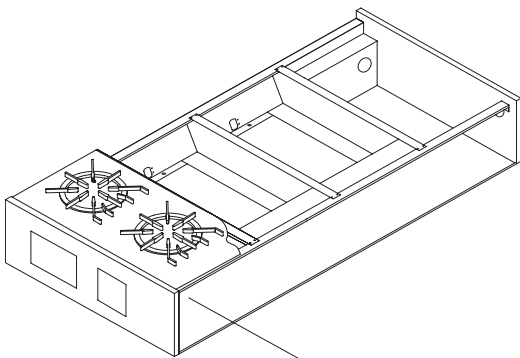

48" Rangetop Front Panel View (1 of 2)

NOTE: SEE FOLLOWING PAGE FOR ADDITIONAL 48" RANGETOP FRONT PANEL VIEWS

48" Rangetop Front Panel Parts List (2 of 2)

<u>Ref #</u>	<u>Part #</u>	<u>Description</u>
1	787413	Panel, Front SB484B (See SN Breaks)
	806289	Panel, Front RT484DC (See SN Breaks)
2	730239	Screw #8-32 x 3/8"
3	801346	Bezel, Front (See SN Breaks)
4	801347	Bezel, Rear (See SN Breaks)
5	720879	Knob, Control, Red (See SN Breaks)
	801312	Knob, Surface Burner Valve, Red
	720880	Knob, Control, Black (See SN Breaks)
	801313	Knob, Surface Burner Valve, Black
6	730076	Screw #6-32 x 1/4"
7	721017	Knob, Charbroiler/French Top, Red (See S/N Breaks)
	801306	Knob, Charbroiler/French Top, Red (See S/N Breaks)
	721018	Knob, Char/French Top, Black (See S/N Breaks)
	801307	Knob, Char/French Top, Black (See S/N Breaks)
8	718146	Bezel, Thermostat
	801348	Bezel, W/Tick Mark
9	730509	Clip, Tinnerman
10	800924	Wolf Logo
11	718146	Bezel, Thermostat
	801348	Bezel, W/Tick Mark
12	787412	Panel, Front SB48GB (See SN Breaks)
	806288	Panel, Front RT484CG (See SN Breaks)
13	805787	Thermostat, Griddle
14	721014	Knob, Thermostat w/Griddle, Red (See S/N Breaks)
	801310	Knob, Thermostat w/Griddle, Red (See S/N Breaks)
	721015	Knob, Thermostat w/Griddle, Black
	801311	Knob, Thermostat w/Griddle, Black (See S/N Breaks)
15	720017	Light, Indicator, Red
16	787415	Panel, Front SB484F (See SN Breaks)
	806291	Panel, Front RT484F (See SN Breaks)
17	787416	Panel, Front SB48FB (See SN Breaks)
	806292	Panel, Front RT48CF (See SN Breaks)