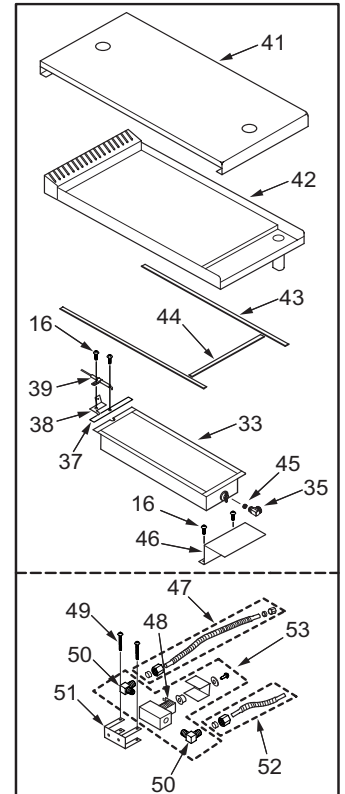

48" Rangetop Top & Dress Panels View

Surface Burner

IR Charbroiler

IR Griddle

French Top

48" Rangetop Front Panel Parts List (1 of 2)

<u>Ref #</u>	<u>Part #</u>	<u>Description</u>
1	787409	Panel, Front SB488 (See SN Breaks)
	806285	Panel, Front RT488 (See SN Breaks)
2	730239	Screw #8-32 x 3/8"
3	801346	Bezel, Front (See SN Breaks)
4	801347	Bezel, Rear (See SN Breaks)
5	720879	Knob, Control, Red (See SN Breaks)
	801312	Knob, Surface Burner Valve, Red
	720880	Knob, Control, Black (See SN Breaks)
	801313	Knob, Surface Burner Valve, Black
6	730076	Screw #6-32 x 1/4"
7	730509	Clip, Tinnerman
8	800924	Wolf Logo
9	787410	Panel, Front SB486B (See SN Breaks)
	806286	Panel, Front RT486C (See SN Breaks)
10	721017	Knob, Charbroiler/French Top, Red (See S/N Breaks)
	801306	Knob, Charbroiler/French Top, Red (See S/N Breaks)
	721018	Knob, Char/French Top, Black (See S/N Breaks)
	801307	Knob, Char/French Top, Black (See S/N Breaks)
11	718146	Bezel, Thermostat
	801348	Bezel, W/Tick Mark
12	787411	Panel, Front SB486G (See SN Breaks)
	806287	Panel, Front RT486G (See SN Breaks)
13	805787	Thermostat, Griddle
14	720017	Light, Indicator, Red
15	721014	Knob, Thermostat w/Griddle, Red (See S/N Breaks)
	801310	Knob, Thermostat w/Griddle, Red (See S/N Breaks)
	721015	Knob, Thermostat w/Griddle, Black
	801311	Knob, Thermostat w/Griddle, Black (See S/N Breaks)
16	787414	Panel, Front SB484DG (See SN Breaks)
	806290	Panel, Front RT484DG (See SN Breaks)