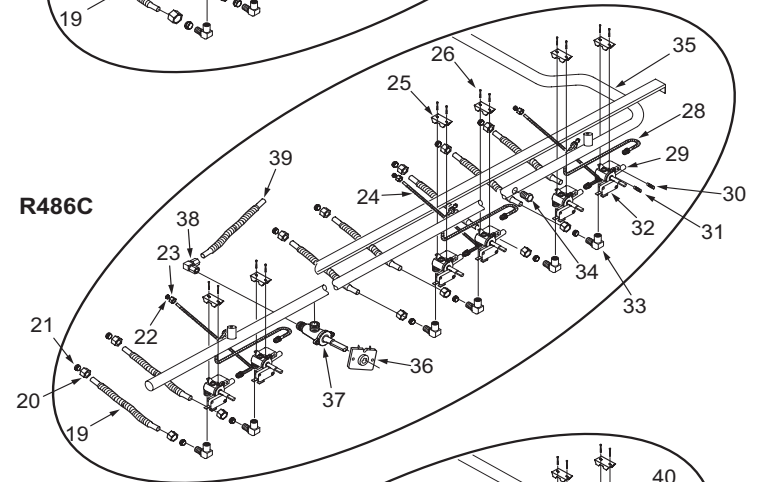

48" Rangetop Manifold View (1 of 2)

**NOTE: SEE FOLLOWING PAGE FOR
ADDITIONAL 48" RANGETOP
MANIFOLD VIEWS**

48" Rangetop Manifold Parts List (2 of 2)

Ref #	Part #	Description	Ref #	Part #	Description
1	768318	Bracket, Access	25	720885	Bracket, Valve Mounting
2	809418	Module, Spark +4 Point	26	722133	Screw, Hex Head
	809420	Module, Spark 0+1 Tech	27	719393	Elbow, Brass 3/8"
3	730228	Screw #10-24 x 1/2"	28	803166	Flex Tubing Service Pkg 3/8" x 6"
4	723350	Regulator, 3/4" Convertible	29	719370	Plug, Hex Head, 1/8"
	801358	Regulator, 1/2" Convertible	30	804435	Manifold (RT484DC, RT484F)
5	NLA		31	801936	Flex Tubing Service Pkg 3/16"x16"
6	NLA		32	809153	Burner Valve & Switch Assy, Nat
7	769122	Channel, Electrical		809154	Valve, Burner, LP Gas
8	NLA		33	800892	Orifice, Bypass Inner, Natural Gas
9	722632	Cord, Power		800055	Orifice, Bypass Inner, LP Gas
10	804189	Nipple, .50 X2.5 LG Black Pipe	34	800884	Orifice, Bypass Outer, Natural Gas
11	801457	Elbow, 1/2"Npt x 1/2"Npt		800054	Orifice, Bypass Outer, LP Gas
12	787420	Channel, Rear	35	807141	Valve, Switch
13	711302	Nipple, 1/2" x 5"	36	713810	Switch, Valve Ignition
14	719033	Union, 1/2" Black	37	722413	Valve, Brass
15	787419	Channel, Front	38	722223	Tubing, Flexible, 3/8 x 24"
16	722270	Rivet, Pop 3/16" Alum Multigrip	39	722278	Elbow, Adapter, Compression
17	800023	10-1/2" Riser Package, Rt36	40	804434	Manifold (RT484CG)
18	768337	Panel, Rear	41	720330	Valve, Shut Off, Oven
19	803171	Flex Tubing Service Pkg 5/16"x14"	42	803167	Flex Tubing Service Pkg 3/8"x12"
20	807677	Nut, Compress Brass	43	804437	Manifold (RT482CF)
21	807667	Ferrule, Sleeve Brass			
22	720888	Fitting, 3/16"			
23	807665	Ferrule, 3/16"			
24	801937	Flex Tubing Service Pkg 3/16"x27"			

Not Shown

800179	Wiring Harness RT484DC
800178	Wiring Harness RT484CG
800181	Wiring Harness RT484F
800182	Wiring Harness RT482CF
714748	Riser, Insulation, 1/8" x x17" x 44"
803877	Riser, Back Panel Assy
803881	Riser, Front Panel Assy
800002	Regular Trim Strip Package, RT48
800003	Island Trim Strip, Lh & Rh, RT48
763049	Strip Filler, Left Hand
763050	Strip Filler, Right Hand
762214	Panel, Back
762212	Strip, Back Filler