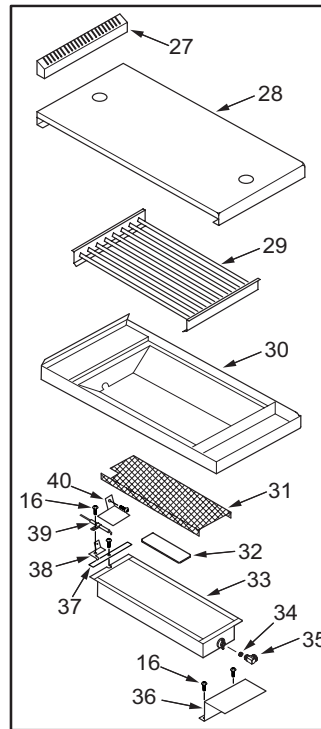

Not Shown

801256	Slide Lh Drip Tray	801257	Slide Rh Drip Tray
805637	Cover, Frenchtop Assy-Pro Series	787520	Hook, Center Plate French Top
722218	Hook, Porcelain Top Remover	767627	Spacer, Burner Support
722537	Seal, O-Ring Gas Hotplate (FT)	807066	Shield, Rubber - Electrode

48" Rangetop Top & Dress Panels View

Surface Burner

IR Charbroiler

IR Griddle

French Top

48" Rangetop Front Panel Parts List (1 of 2)

<u>Ref #</u>	<u>Part #</u>	<u>Description</u>
1	787409	Panel, Front SB488 (See SN Breaks)
	806285	Panel, Front RT488 (See SN Breaks)
2	730239	Screw #8-32 x 3/8"
3	801346	Bezel, Front (See SN Breaks)
4	801347	Bezel, Rear (See SN Breaks)
5	720879	Knob, Control, Red (See SN Breaks)
	801312	Knob, Surface Burner Valve, Red
	720880	Knob, Control, Black (See SN Breaks)
	801313	Knob, Surface Burner Valve, Black
6	730076	Screw #6-32 x 1/4"
7	730509	Clip, Tinnerman
8	800924	Wolf Logo
9	787410	Panel, Front SB486B (See SN Breaks)
	806286	Panel, Front RT486C (See SN Breaks)
10	721017	Knob, Charbroiler/French Top, Red (See S/N Breaks)
	801306	Knob, Charbroiler/French Top, Red (See S/N Breaks)
	721018	Knob, Char/French Top, Black (See S/N Breaks)
	801307	Knob, Char/French Top, Black (See S/N Breaks)
11	718146	Bezel, Thermostat
	801348	Bezel, W/Tick Mark
12	787411	Panel, Front SB486G (See SN Breaks)
	806287	Panel, Front RT486G (See SN Breaks)
13	805787	Thermostat, Griddle
14	720017	Light, Indicator, Red
15	721014	Knob, Thermostat w/Griddle, Red (See S/N Breaks)
	801310	Knob, Thermostat w/Griddle, Red (See S/N Breaks)
	721015	Knob, Thermostat w/Griddle, Black
	801311	Knob, Thermostat w/Griddle, Black (See S/N Breaks)
16	787414	Panel, Front SB484DG (See SN Breaks)
	806290	Panel, Front RT484DG (See SN Breaks)