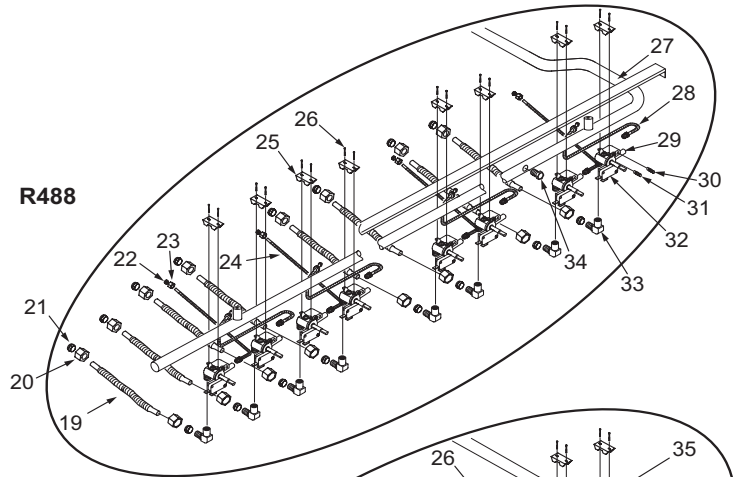

48" Rangetop Manifold View (1 of 2)

**NOTE: SEE FOLLOWING PAGE FOR
ADDITIONAL 48" RANGETOP
MANIFOLD VIEWS**

48" Rangetop Manifold Parts List (2 of 2)

Ref #	Part #	Description	Ref #	Part #	Description
1	768318	Bracket, Access	25	720885	Bracket, Valve Mounting
2	809418	Module, Spark +4 Point	26	722133	Screw, Hex Head
	809420	Module, Spark 0+1 Tech	27	719393	Elbow, Brass 3/8"
3	730228	Screw #10-24 x 1/2"	28	803166	Flex Tubing Service Pkg 3/8" x 6"
4	723350	Regulator, 3/4" Convertible	29	719370	Plug, Hex Head, 1/8"
	801358	Regulator, 1/2" Convertible	30	804435	Manifold (RT484DC, RT484F)
5	NLA		31	801936	Flex Tubing Service Pkg 3/16"x16"
6	NLA		32	809153	Burner Valve & Switch Assy, Nat
7	769122	Channel, Electrical		809154	Valve, Burner, LP Gas
8	NLA		33	800892	Orifice, Bypass Inner, Natural Gas
9	722632	Cord, Power		800055	Orifice, Bypass Inner, LP Gas
10	804189	Nipple, .50 X2.5 LG Black Pipe	34	800884	Orifice, Bypass Outer, Natural Gas
11	801457	Elbow, 1/2"Npt x 1/2"Npt		800054	Orifice, Bypass Outer, LP Gas
12	787420	Channel, Rear	35	807141	Valve, Switch
13	711302	Nipple, 1/2" x 5"	36	713810	Switch, Valve Ignition
14	719033	Union, 1/2" Black	37	722413	Valve, Brass
15	787419	Channel, Front	38	722223	Tubing, Flexible, 3/8 x 24"
16	722270	Rivet, Pop 3/16" Alum Multigrip	39	722278	Elbow, Adapter, Compression
17	800023	10-1/2" Riser Package, Rt36	40	804434	Manifold (RT484CG)
18	768337	Panel, Rear	41	720330	Valve, Shut Off, Oven
19	803171	Flex Tubing Service Pkg 5/16"x14"	42	803167	Flex Tubing Service Pkg 3/8"x12"
20	807677	Nut, Compress Brass	43	804437	Manifold (RT482CF)
21	807667	Ferrule, Sleeve Brass			
22	720888	Fitting, 3/16"			
23	807665	Ferrule, 3/16"			
24	801937	Flex Tubing Service Pkg 3/16"x27"			

Not Shown

800179	Wiring Harness RT484DC
800178	Wiring Harness RT484CG
800181	Wiring Harness RT484F
800182	Wiring Harness RT482CF
714748	Riser, Insulation, 1/8" x x17" x 44"
803877	Riser, Back Panel Assy
803881	Riser, Front Panel Assy
800002	Regular Trim Strip Package, RT48
800003	Island Trim Strip, Lh & Rh, RT48
763049	Strip Filler, Left Hand
763050	Strip Filler, Right Hand
762214	Panel, Back
762212	Strip, Back Filler