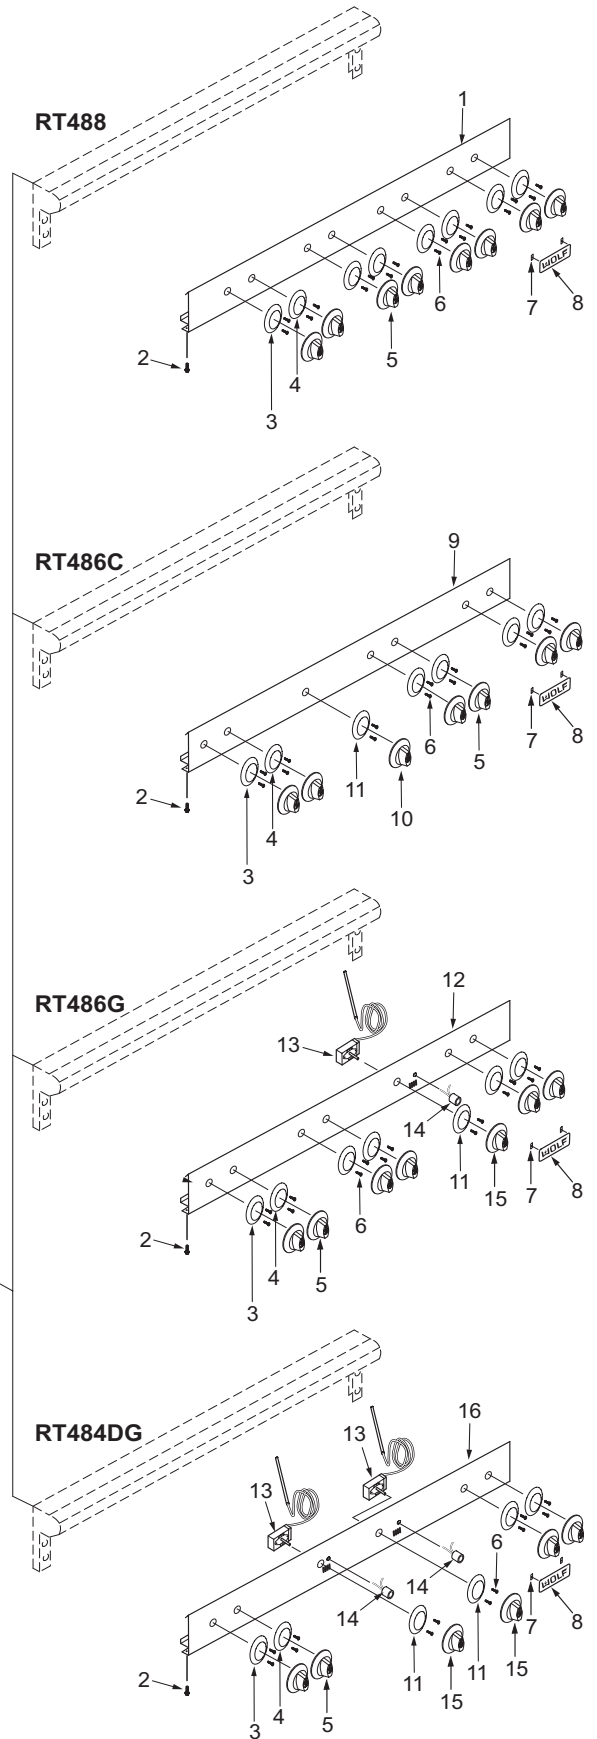

48" Rangetop Front Panel View (1 of 2)

NOTE: SEE FOLLOWING PAGE FOR ADDITIONAL 48" RANGETOP FRONT PANEL VIEWS

48" Rangetop Front Panel Parts List (2 of 2)

<u>Ref #</u>	<u>Part #</u>	<u>Description</u>
1	787413	Panel, Front SB484B (See SN Breaks)
	806289	Panel, Front RT484DC (See SN Breaks)
2	730239	Screw #8-32 x 3/8"
3	801346	Bezel, Front (See SN Breaks)
4	801347	Bezel, Rear (See SN Breaks)
5	720879	Knob, Control, Red (See SN Breaks)
	801312	Knob, Surface Burner Valve, Red
	720880	Knob, Control, Black (See SN Breaks)
	801313	Knob, Surface Burner Valve, Black
6	730076	Screw #6-32 x 1/4"
7	721017	Knob, Charbroiler/French Top, Red (See S/N Breaks)
	801306	Knob, Charbroiler/French Top, Red (See S/N Breaks)
	721018	Knob, Char/French Top, Black (See S/N Breaks)
	801307	Knob, Char/French Top, Black (See S/N Breaks)
8	718146	Bezel, Thermostat
	801348	Bezel, W/Tick Mark
9	730509	Clip, Tinnerman
10	800924	Wolf Logo
11	718146	Bezel, Thermostat
	801348	Bezel, W/Tick Mark
12	787412	Panel, Front SB48GB (See SN Breaks)
	806288	Panel, Front RT484CG (See SN Breaks)
13	805787	Thermostat, Griddle
14	721014	Knob, Thermostat w/Griddle, Red (See S/N Breaks)
	801310	Knob, Thermostat w/Griddle, Red (See S/N Breaks)
	721015	Knob, Thermostat w/Griddle, Black
	801311	Knob, Thermostat w/Griddle, Black (See S/N Breaks)
15	720017	Light, Indicator, Red
16	787415	Panel, Front SB484F (See SN Breaks)
	806291	Panel, Front RT484F (See SN Breaks)
17	787416	Panel, Front SB48FB (See SN Breaks)
	806292	Panel, Front RT48CF (See SN Breaks)