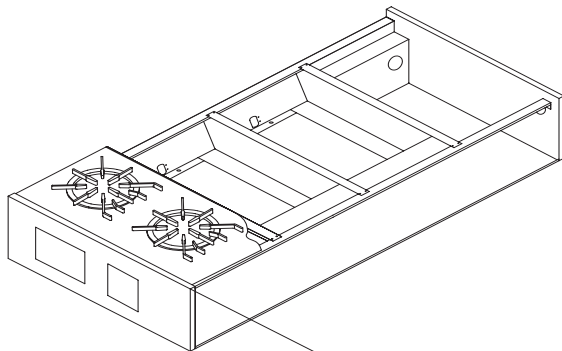

48" Rangetop Front Panel View (2 of 2)

NOTE: SEE PRECEDING PAGE FOR ADDITIONAL 48" RANGETOP FRONT PANEL VIEWS

48" Rangetop Manifold Parts List (1 of 2)

<u>Ref #</u>	<u>Part #</u>	<u>Description</u>	<u>Ref #</u>	<u>Part #</u>	<u>Description</u>
1	768318	Bracket, Access	24	801937	Flex Tubing Service Pkg 3/16"x27"
2	809418	Module, Spark +4 Point	25	720885	Bracket, Valve Mounting
	809420	Module, Spark 0+1 Tech	26	722133	Screw, Hex Head
3	730228	Screw #10-24 x 1/2"	27	804431	Manifold (RT488)
4	723350	Regulator, 3/4" Convertible	28	801936	Flex Tubing Service Pkg 3/16"x16"
	801358	Regulator, 1/2" Convertible	29	809153	Burner Valve & Switch Assy, Nat
5	NLA			809154	Valve, Burner, LP Gas
6	NLA		30	800892	Orifice, Bypass Inner, Natural Gas
7	769122	Channel, Electrical		800055	Orifice, Bypass Inner, LP Gas
8	NLA		31	800884	Orifice, Bypass Outer, Natural Gas
9	722632	Cord, Power		800054	Orifice, Bypass Outer, LP Gas
10	804189	Nipple, .50 X2.5 LG Black Pipe	32	807141	Valve, Switch
11	801457	Elbow, 1/2"Npt x 1/2"Npt	33	719393	Elbow, Brass 3/8"
12	787420	Channel, Rear	34	719370	Plug, Hex Head, 1/8"
13	711302	Nipple, 1/2" x 5"	35	804432	Manifold (RT486C)
14	719033	Union, 1/2" Black	36	713810	Switch, Valve Ignition
15	787419	Channel, Front	37	722413	Valve, Brass
16	722270	Rivet, Pop 3/16" Alum Multigrip	38	722278	Elbow, Adapter, Compression
17	800023	10-1/2" Riser Package, Rt36	39	803166	Flex Tubing Service Pkg 3/16" x 6"
18	768337	Panel, Rear	40	804433	Manifold (RT486G)
19	803171	Flex Tubing Service Pkg 5/16"x14"	41	720330	Valve, Shut Off, Oven
20	807677	Nut, Compress Brass	42	722223	Tubing, Flexible, 3/8 x 24"
21	807667	Ferrule, Sleeve Brass	43	804430	Manifold (RT484DG)
22	720888	Fitting, 3/16"			
23	807665	Ferrule, 3/16"			