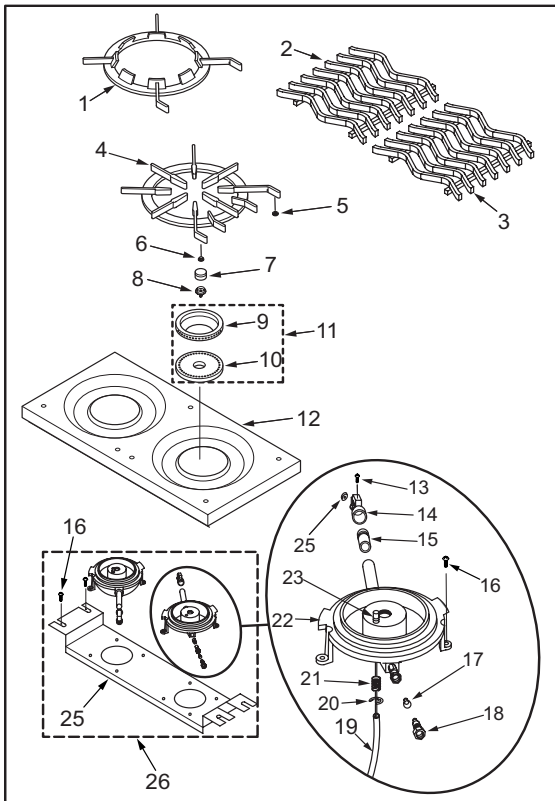

48" Rangetop Top & Dress Panels View

Surface Burner