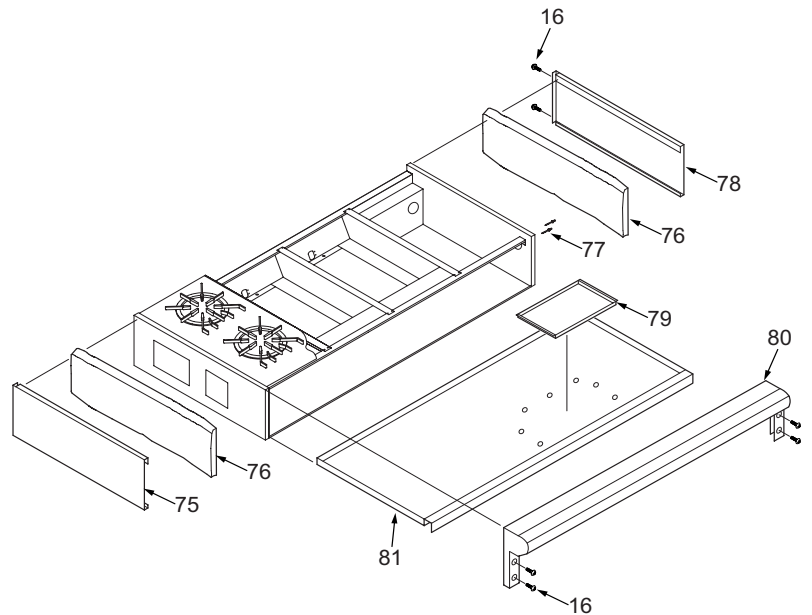

48" Rangetop Top & Dress Panels View

Surface Burner

IR Charbroiler

IR Griddle

French Top

48" Rangetop Front Panel Parts List (1 of 2)

<u>Ref #</u>	<u>Part #</u>	<u>Description</u>
1	787409	Panel, Front SB488 (See SN Breaks)
	806285	Panel, Front RT488 (See SN Breaks)
2	730239	Screw #8-32 x 3/8"
3	801346	Bezel, Front (See SN Breaks)
4	801347	Bezel, Rear (See SN Breaks)
5	720879	Knob, Control, Red (See SN Breaks)
	801312	Knob, Surface Burner Valve, Red
	720880	Knob, Control, Black (See SN Breaks)
	801313	Knob, Surface Burner Valve, Black
6	730076	Screw #6-32 x 1/4"
7	730509	Clip, Tinnerman
8	800924	Wolf Logo
9	787410	Panel, Front SB486B (See SN Breaks)
	806286	Panel, Front RT486C (See SN Breaks)
10	721017	Knob, Charbroiler/French Top, Red (See S/N Breaks)
	801306	Knob, Charbroiler/French Top, Red (See S/N Breaks)
	721018	Knob, Char/French Top, Black (See S/N Breaks)
	801307	Knob, Char/French Top, Black (See S/N Breaks)
11	718146	Bezel, Thermostat
	801348	Bezel, W/Tick Mark
12	787411	Panel, Front SB486G (See SN Breaks)
	806287	Panel, Front RT486G (See SN Breaks)
13	805787	Thermostat, Griddle
14	720017	Light, Indicator, Red
15	721014	Knob, Thermostat w/Griddle, Red (See S/N Breaks)
	801310	Knob, Thermostat w/Griddle, Red (See S/N Breaks)
	721015	Knob, Thermostat w/Griddle, Black
	801311	Knob, Thermostat w/Griddle, Black (See S/N Breaks)
16	787414	Panel, Front SB484DG (See SN Breaks)
	806290	Panel, Front RT484DG (See SN Breaks)