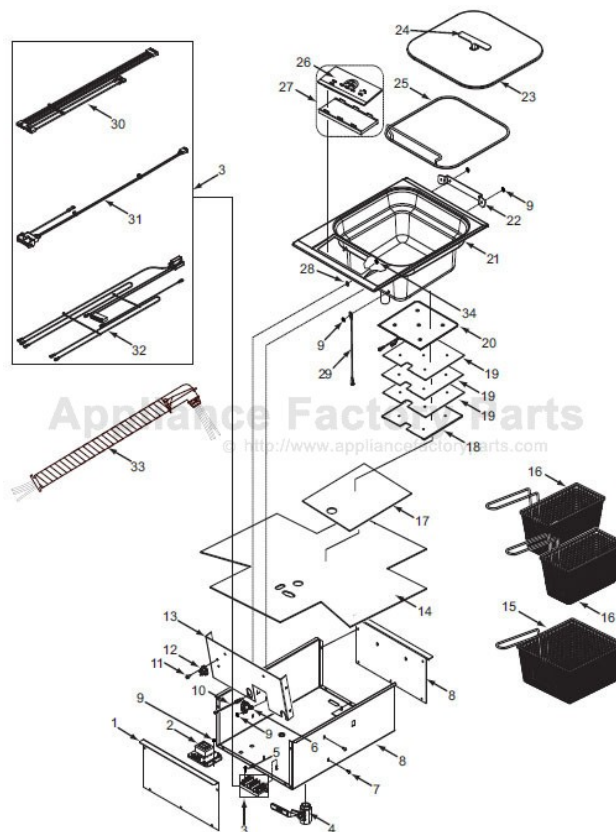

[Find Your Wolf Electric Range Parts - Select From 82 Models](#)

----- Manual continues below -----