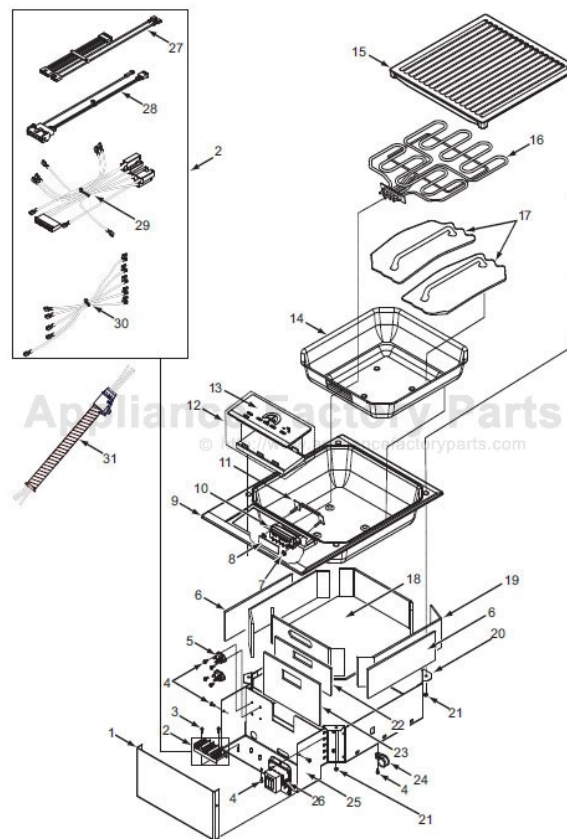

[Find Your Wolf Electric Range Parts - Select From 82 Models](#)

----- Manual continues below -----