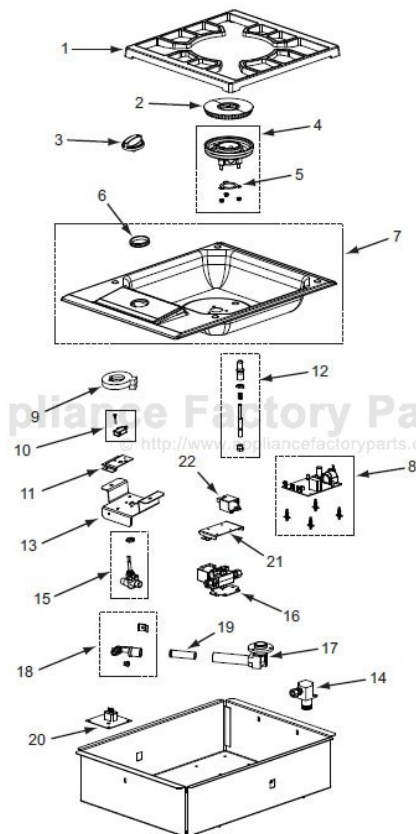

[Find Your Wolf Electric Range Parts - Select From 82 Models](#)

----- Manual continues below -----