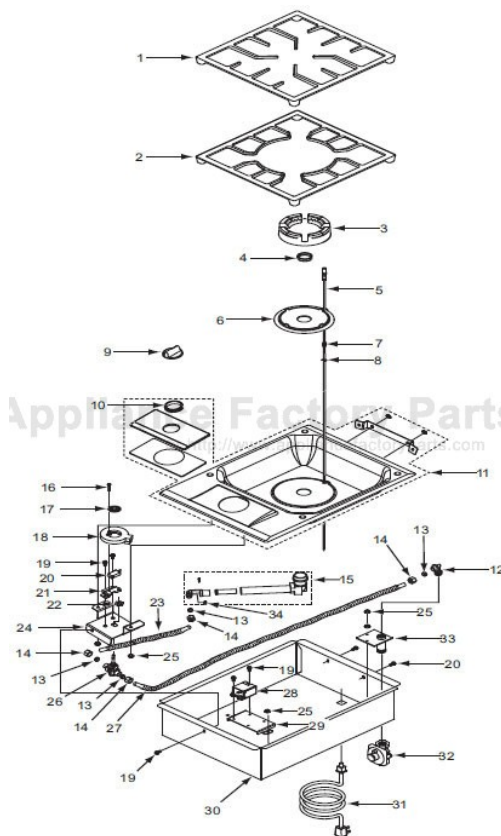

[Find Your Wolf Electric Range Parts - Select From 82 Models](#)

----- Manual continues below -----