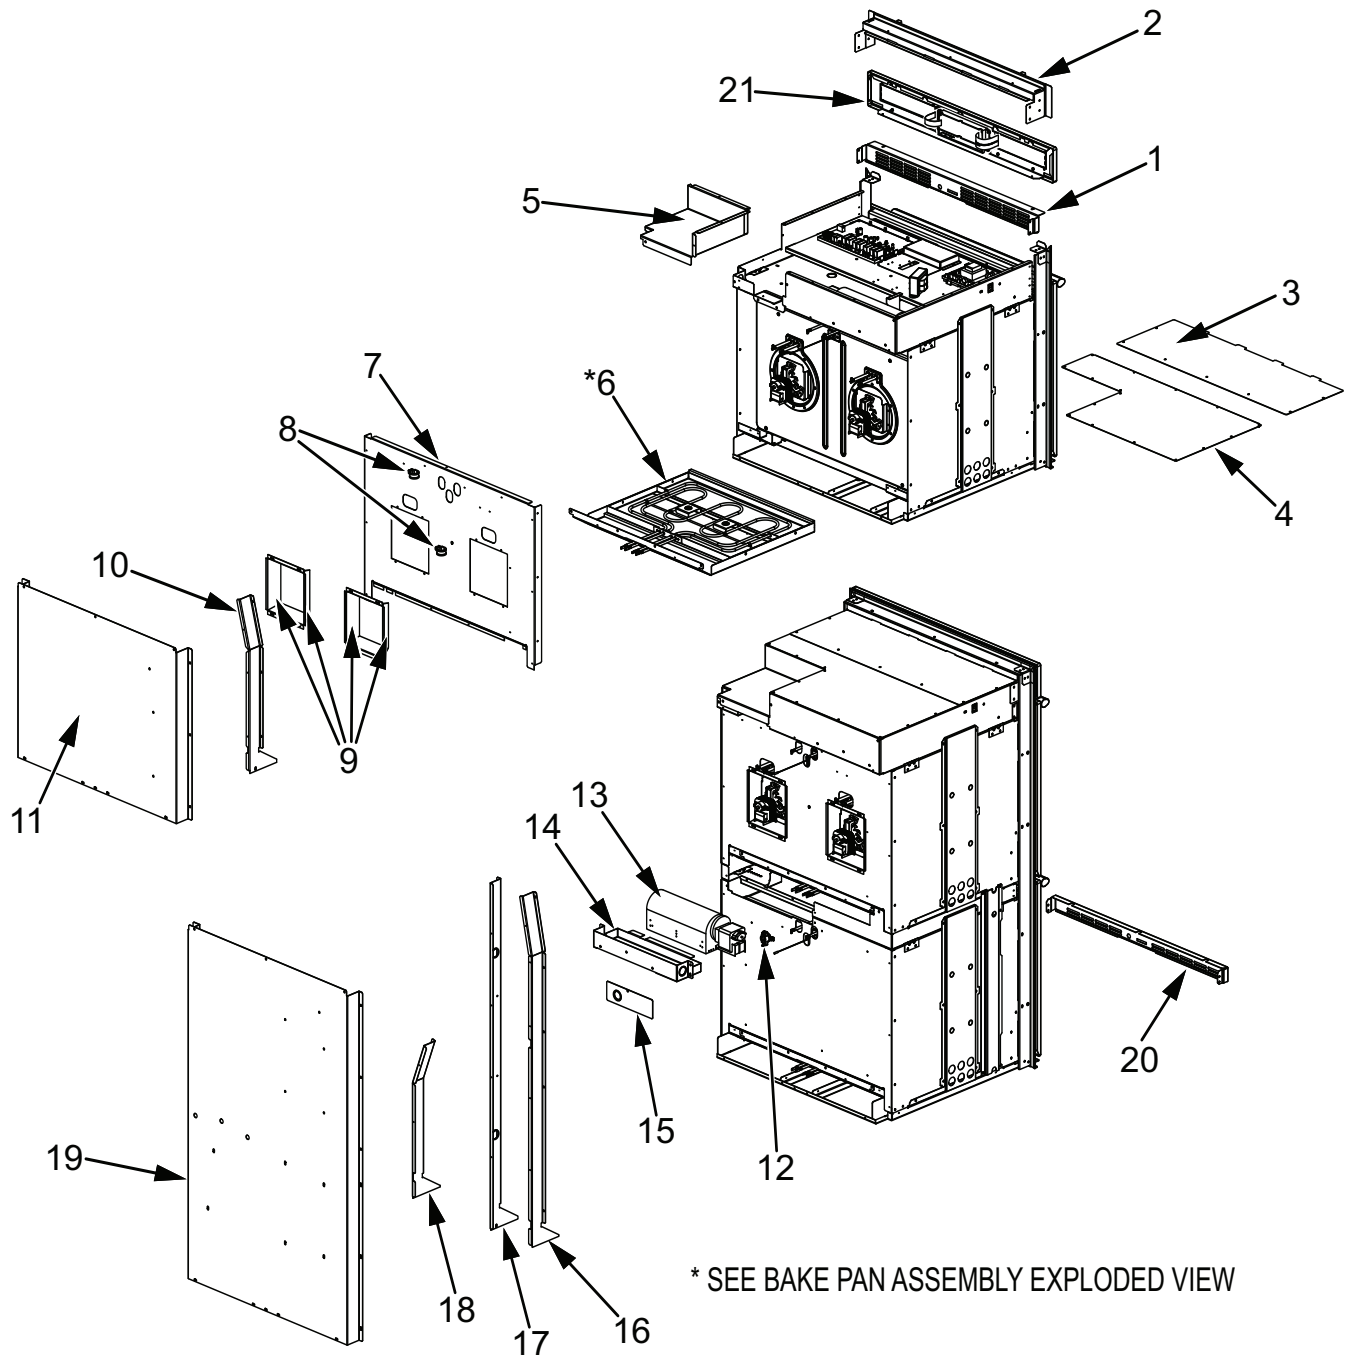

**Oven Back Parts List
Single and Double Oven**

Ref #	Part #	Description
1	808600	Plate, Upper Venting Face
2	808601	Weld Assembly, Cowling
3	808602	Panel, Upper Front
4	808603	Cover, Rear Top
5	808604	Cover, Small, Top Module
*6	808605	Element, Bake Mgo 3500
7	811452	Panel, Back - Top
8	808607	Strain Relief, Metal
9	808607	Convection Fan Shroud
10	808609	Channel, Divider Side Exhaust Sgl
11	808610	Panel, Back - SO30
12	808584	Switch, Thermostat Upper
13	808611	Fan, Cooling Lower
14	808612	Cover, Fan Cooling
15	808613	Cover, Small Back Panel
16	808614	Channel, Divider Side Exh-Long
17	808615	Channel, Cooling, Dbl WO
18	808616	Channel, Divider Side Exh-Short
19	808617	Cover, Back
20	808618	Plate, Vent - Middle
21	808619	Assy, SO Framed Control Panel
	808620	Assy, SO Unframed Control Panel
	811933	Cont Pnl, Unframed Sgl Oven (ICB only)
	808621	Assy, DO Framed Control Panel
	808622	Assy, DO Unframed Control Panel
	811934	Cont Pnl, Unframed Dbl Oven (ICB only)

Not Shown

811212	Harness, Main, Single
811213	Harness, Main, Double
811214	Wire Routing Device, Plastic
812211	Power Cord Conduit, Single
812212	Power Cord Conduit, Double
808623	Terminal Box & Gnd Wire (International only)
808624	Plug, Hole

* See Bake Pan Assembly exploded view page 8 & 9

**Oven Back Exploded View
Single and Double Oven**