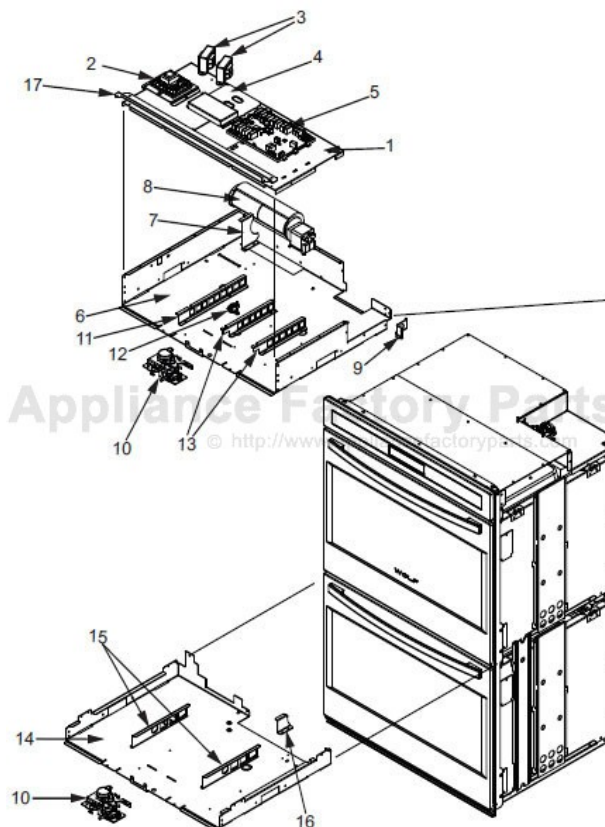

[Find Your Wolf Electric Range Parts - Select From 82 Models](#)

----- Manual continues below -----