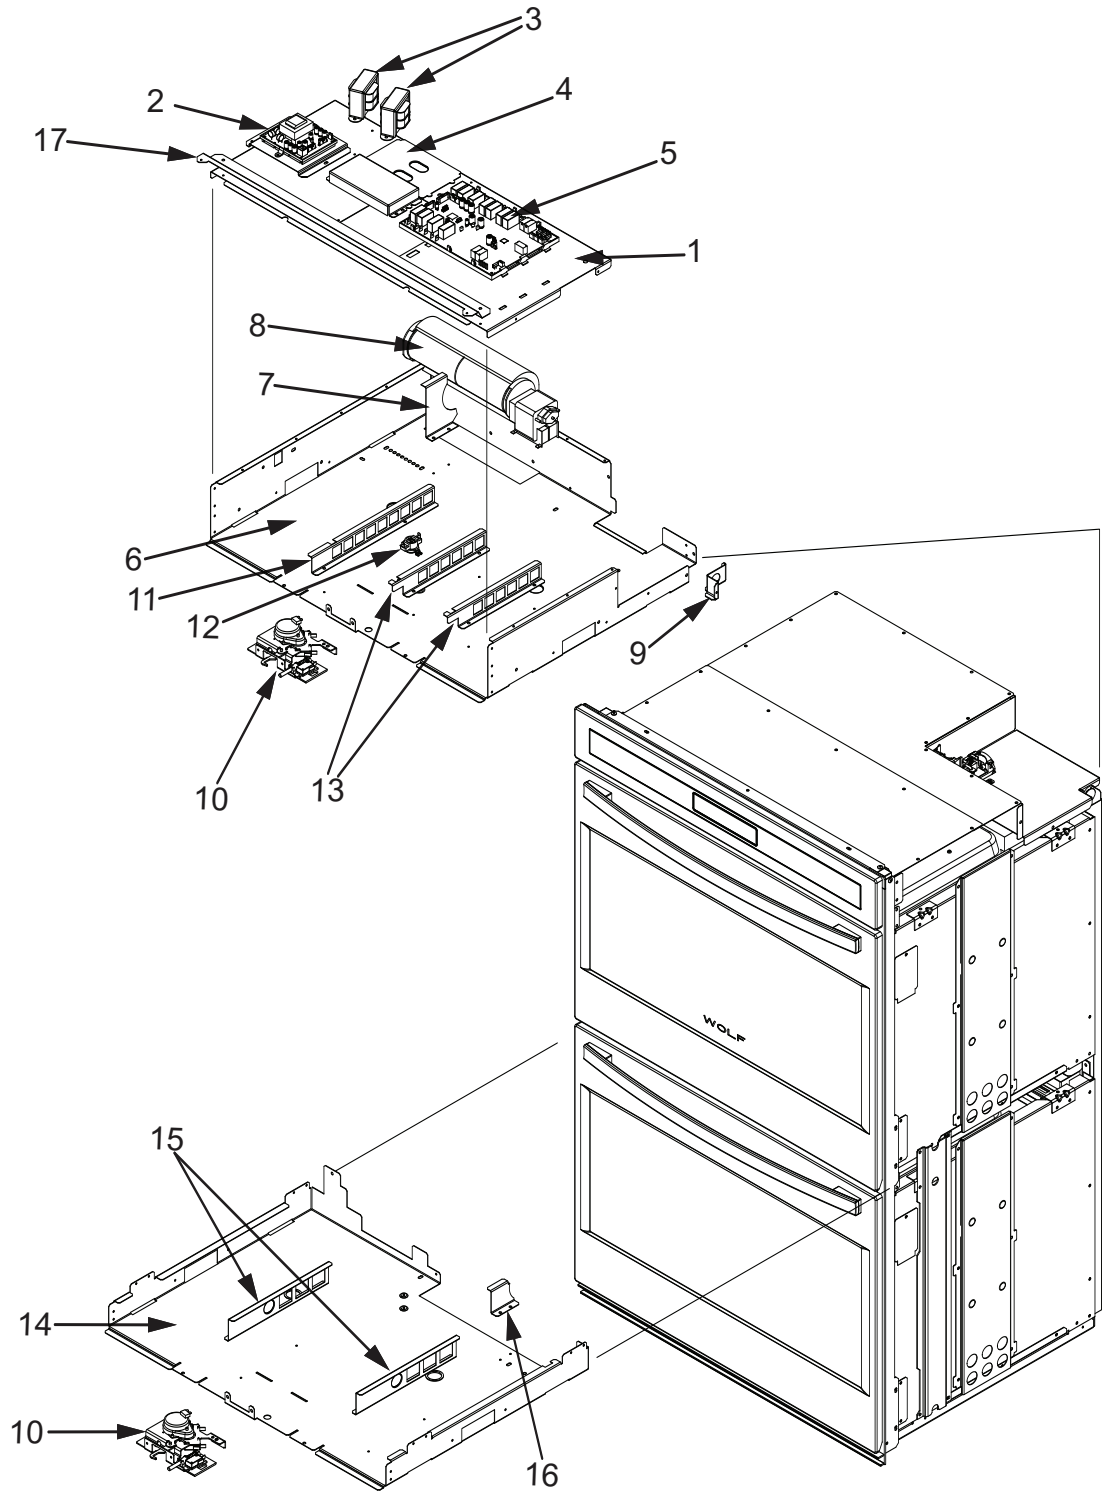

**Oven Modules Parts List
Single and Double Oven**

<u>Ref #</u>	<u>Part #</u>	<u>Description</u>
1	808572	Plate, Mtg, Hardware
2	808573	Module, Power
3	808574	Transformer
4	808575	Cover, Latch
5	808576	Relay Board - Single Oven
	808577	Relay Board - Double Oven
6	808578	Pan, 30 Module
7	808579	Bracket, Air Diverter Top
8	808580	Fan, Cooling Upper
9	808581	Bracket, Cord
10	808582	Latch, Motorized
11	808583	Latch, Z-Bracket, Top Oven
12	808584	Switch, Thermostat Upper
13	808586	Support Bracket, Top Module
14	811451	Pan, Middle, 30"
15	808587	Latch, Z-Bracket, Bottom Oven
16	808588	Bracket, Air Diverter
17	811211	Plate, Steam Deflector

**Oven Modules Exploded View
Single and Double Oven**