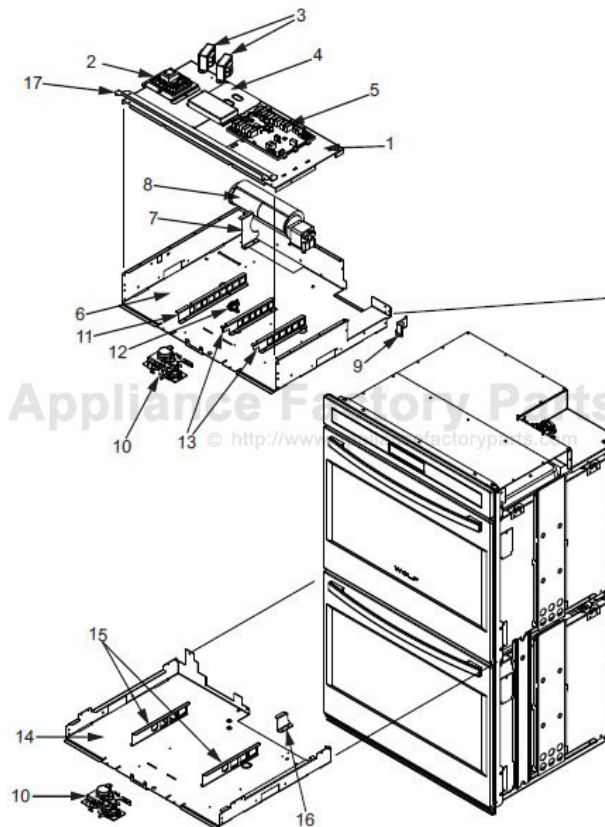

[Find Your Wolf Electric Range Parts - Select From 82 Models](#)

----- Manual continues below -----