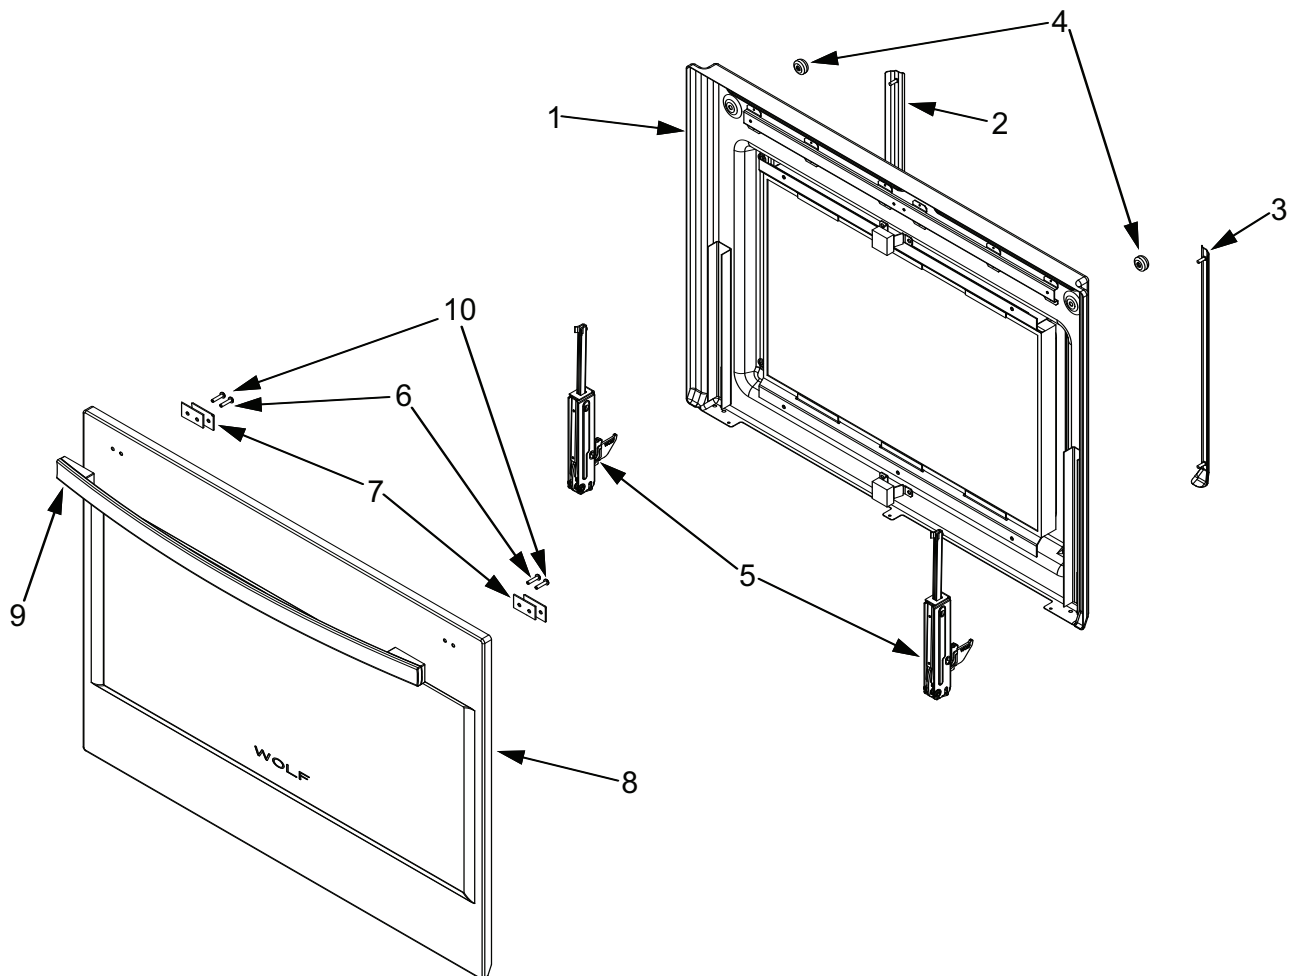

Bake Pan Exploded View
Single and Double Oven

WOLF® E-Series Wall Oven Parts List with Exploded Views

Oven Door Parts List Single and Double Oven

Ref #	Part #	Description
1	808401	Liner Assy.
2	808589	Door Glide, Left Weldment
3	808591	Door Glide, Rt Weldment
4	808593	Bumper, Door
5	808594	Hinge, Door
6	801540	Inside Screw (All Tear Drop Handles) 10-24 x 1/4" Screw W/Dog Point
	811575	Inside Screws (Framed Euro Handle) 8-32 x .625 Hex w / Shrhhd Mach Scr
	811949	Inside Screws (Unframed Euro Handle) 8-32 x .75 Hex w / Shrhhd Mach Scr
7	808595	Bracket, Mounting-Door Handle
8	808402	Skin Assy., Framed Upper/Single
	808403	Skin Assy., Framed Lower
	808404	Skin Assy., Un-Framed Upper/Single
	808405	Skin Assy., Un-Framed Lower
9	808406	Handle, Door, Framed Tear Drop
	808407	Handle, Door, UnFramed Tear Drop
	811850	Handle, Door, Framed Euro
	811851	Handle, Door, Unframed Euro
10	811575	Outside Screws (All Euro Handles) 8-32 x .625 Hex w / Shrhhd Mach Scr
	801540	Outside Screws (All Tear Drop Handles) 10-24 x 1/4" Screw W/Dog Point

NOTE: Complete door assembly is a special order, Call Customer Service Department

Oven Door Exploded View Single and Double Oven

Oven Trim Parts List
Single and Double Oven

Ref #	Part #	Description
1	808629	Washer, .25x.625 x .031 Thk, Fiber
2	808630	Trim, Top
3	808631	Extrn, Bottom
4	808632	Trim, SO Left Side
5	808633	Trim, SO Right Side
6	608634	Trim, DO Left Side
7	808635	Trim, DO Right Side
8	811216	Bracket, Corner - Left
9	811217	Bracket, Corner - Right
10	811264	Trim, Screw
11	811218	Bracket, Trim Support