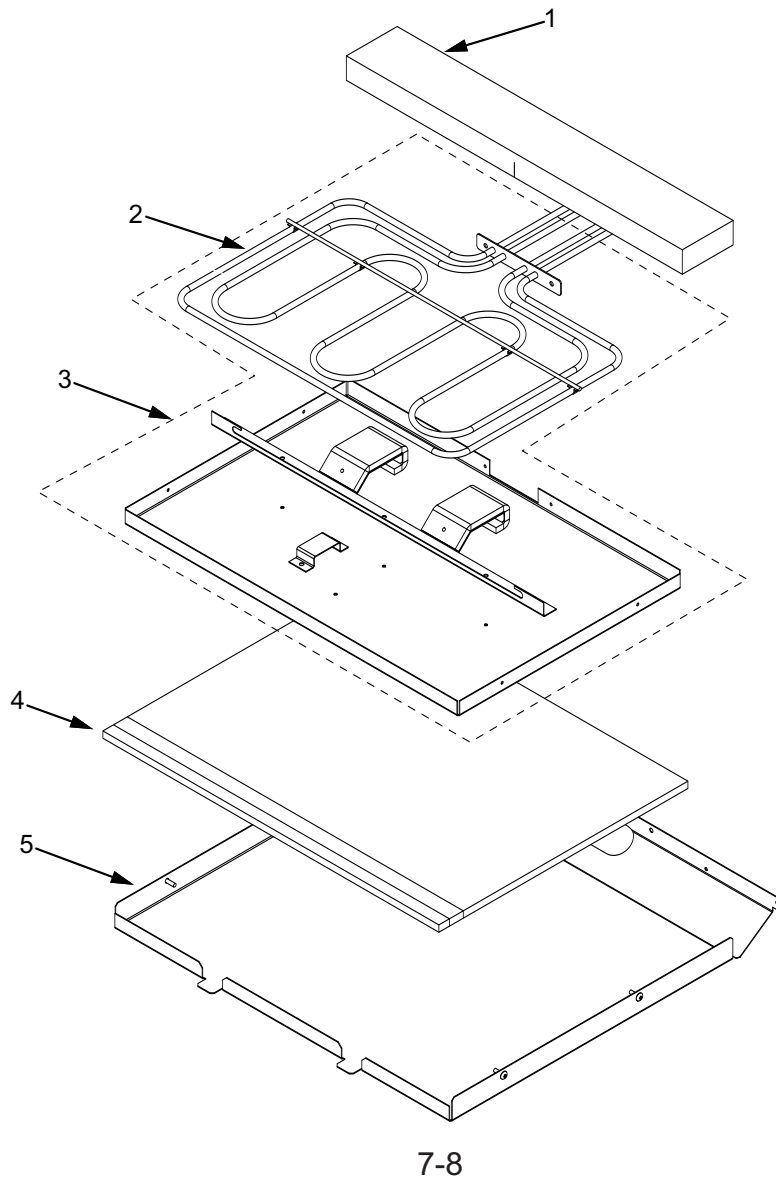

* See Bake Pan Assembly exploded view page 8 & 9

**Oven Back Exploded View
Single and Double Oven**

Bake Pan Parts List
Single and Double Oven

<u>Ref #</u>	<u>Part #</u>	<u>Description</u>
1	808625	Insulation, Bake Pan Back
2	808605	Element, Bake - Mgo 3500
3	808626	Assy, Inner Bake Pan
4	808627	Insulation, Thk-Bake Pan
5	808628	Pan, Bake Element

Bake Pan Exploded View
Single and Double Oven

WOLF® E-Series Wall Oven Parts List with Exploded Views

Oven Door Parts List Single and Double Oven

Ref #	Part #	Description
1	808401	Liner Assy.
2	808589	Door Glide, Left Weldment
3	808591	Door Glide, Rt Weldment
4	808593	Bumper, Door
5	808594	Hinge, Door
6	801540	Inside Screw (All Tear Drop Handles) 10-24 x 1/4" Screw W/Dog Point
	811575	Inside Screws (Framed Euro Handle) 8-32 x .625 Hex w / Shrhhd Mach Scr
	811949	Inside Screws (Unframed Euro Handle) 8-32 x .75 Hex w / Shrhhd Mach Scr
7	808595	Bracket, Mounting-Door Handle
8	808402	Skin Assy., Framed Upper/Single
	808403	Skin Assy., Framed Lower
	808404	Skin Assy., Un-Framed Upper/Single
	808405	Skin Assy., Un-Framed Lower
9	808406	Handle, Door, Framed Tear Drop
	808407	Handle, Door, UnFramed Tear Drop
	811850	Handle, Door, Framed Euro
	811851	Handle, Door, Unframed Euro
10	811575	Outside Screws (All Euro Handles) 8-32 x .625 Hex w / Shrhhd Mach Scr
	801540	Outside Screws (All Tear Drop Handles) 10-24 x 1/4" Screw W/Dog Point

NOTE: Complete door assembly is a special order, Call Customer Service Department

Oven Door Exploded View Single and Double Oven

Oven Trim Parts List
Single and Double Oven

Ref #	Part #	Description
1	808629	Washer, .25x.625 x .031 Thk, Fiber
2	808630	Trim, Top
3	808631	Extrn, Bottom
4	808632	Trim, SO Left Side
5	808633	Trim, SO Right Side
6	608634	Trim, DO Left Side
7	808635	Trim, DO Right Side
8	811216	Bracket, Corner - Left
9	811217	Bracket, Corner - Right
10	811264	Trim, Screw
11	811218	Bracket, Trim Support