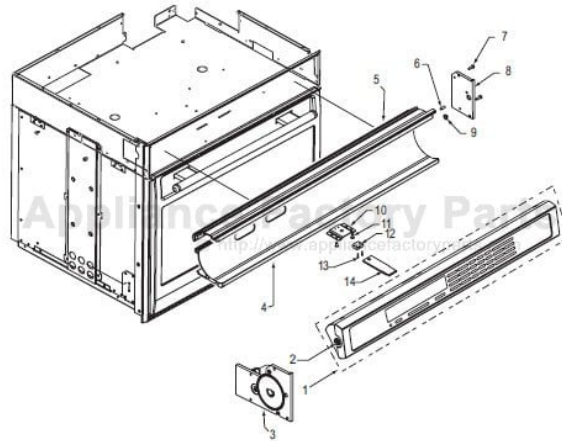

[Find Your Wolf Electric Range Parts - Select From 82 Models](#)

----- Manual continues below -----