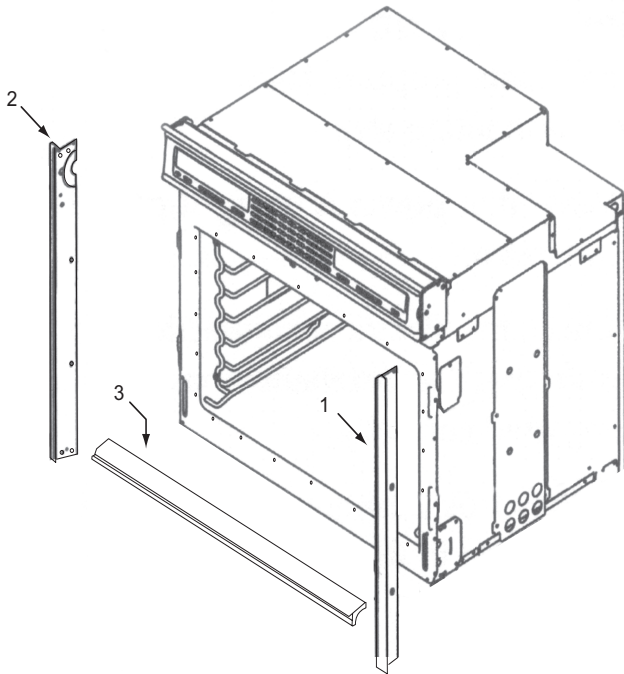

Trim Exploded View

<u>Model #</u>	<u>Ref#</u>	<u>Part #</u>	<u>Description</u>
SO30F/S	1	800706	Extrusion, Side, Right
	2	800707	Extrusion, Side, Left
	3	805115	Extrusion, Bottom
SO36U/S	1	800706	Extrusion, Side, Right
	2	800707	Extrusion, Side, Left
	3	802731	Extrusion, Bottom
SO30U/B	1	800525	Extrusion, Side, Right
	2	800524	Extrusion, Side, Left
	3	805175	Extrusion, Bottom
SO36U/B	1	802740	Extrusion, Side, Right
	2	802739	Extrusion, Side, Left
	3	802743	Extrusion, Bottom

<u>Model #</u>	<u>Ref#</u>	<u>Part #</u>	<u>Description</u>
DO30F/S	1	800389	Extrusion, Side, Right
	2	800390	Extrusion, Side, Left
	3	803720	Extrusion, Middle
	4	805115	Extrusion, Bottom
DO30U/S	1	800389	Extrusion, Side, Right
	2	800390	Extrusion, Side, Left
	2	803966	Extrusion, Side, Left
	4	805115	Extrusion, Bottom
SO30U/P	1	800518	Extrusion, Side, Right
	2	800519	Extrusion, Side, Left
	4	805174	Extrusion, Bottom
SO36U/P	1	802742	Extrusion, Side, Right
	2	802741	Extrusion, Side, Left
	4	802744	Extrusion, Bottom
DO30U/P	1	805186	Extrusion, Side, Right
	2	805185	Extrusion, Side, Left
	3	805184	Extrusion, Middle
	4	805174	Extrusion, Bottom
DO30U/B	1	805183	Extrusion, Side, Right
	2	805182	Extrusion, Side, Left
	3	805181	Extrusion, Middle
	3	805175	Extrusion, Bottom