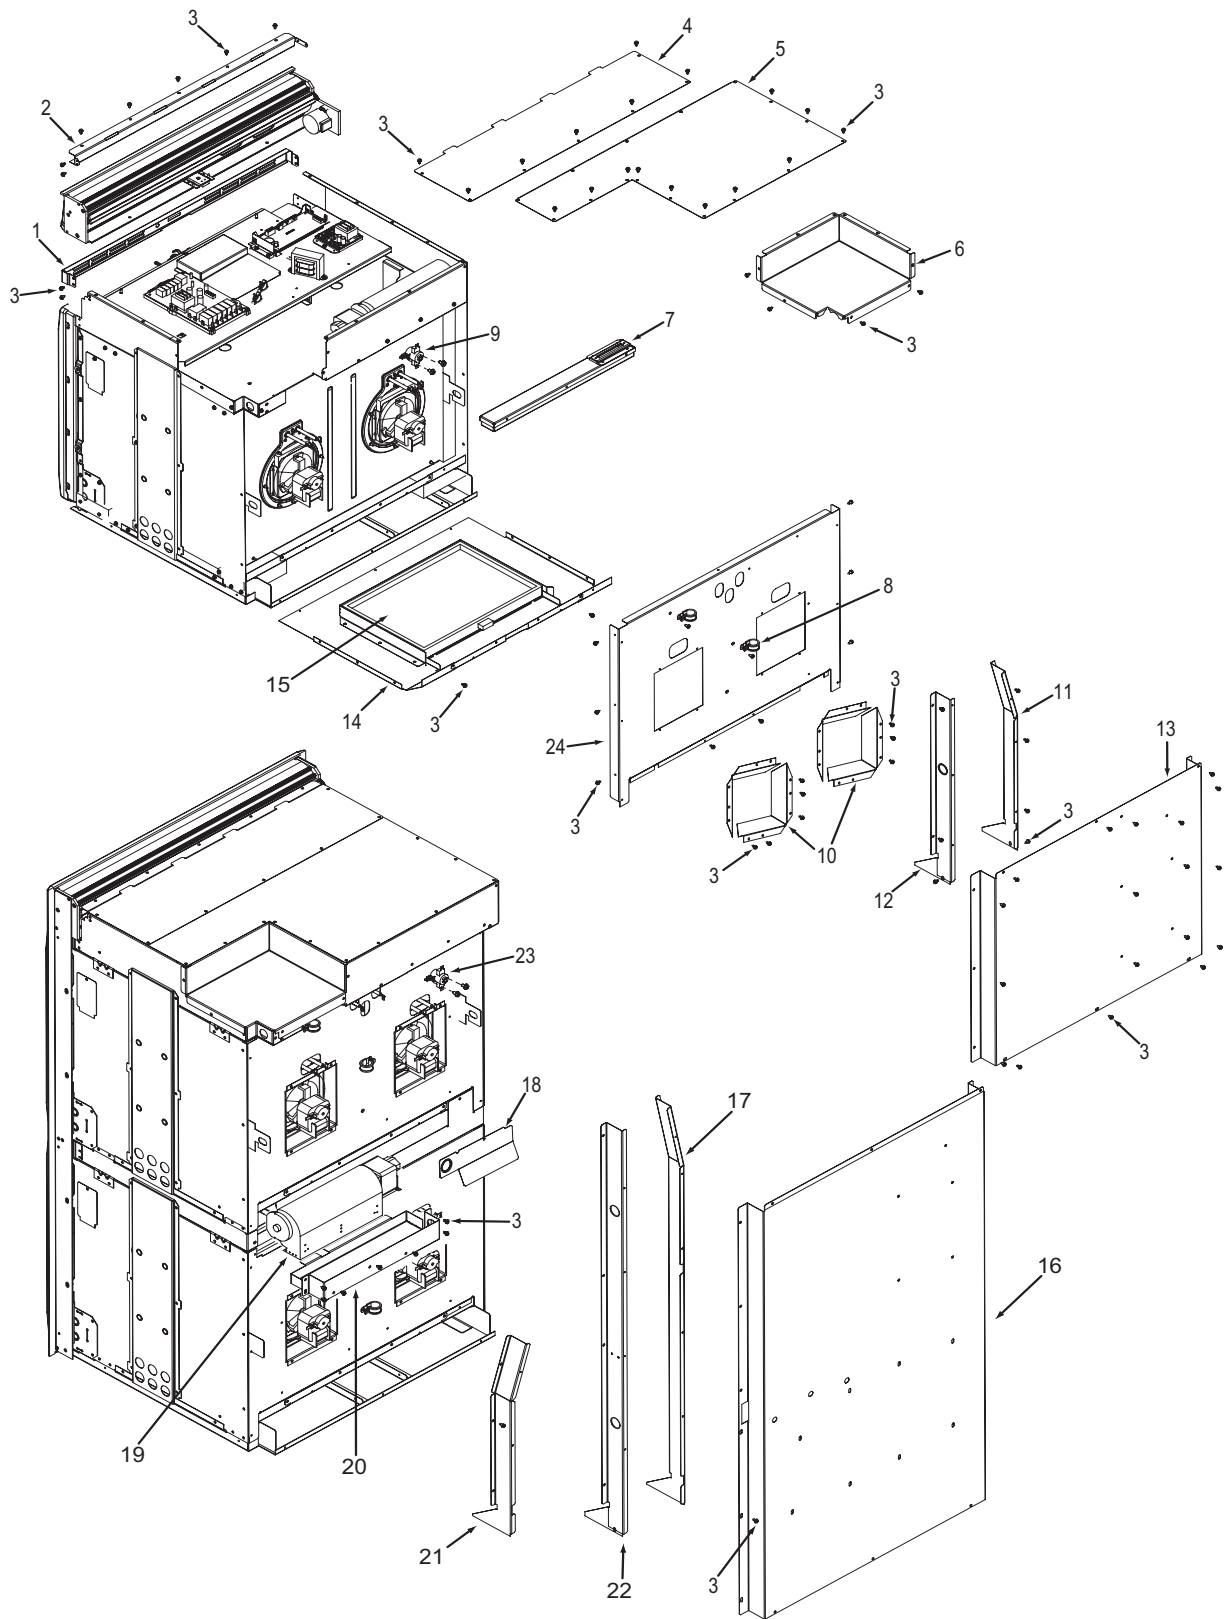

**Not Shown**

803503	Plate, Vent Middle
806761	Wire Harness, Double Main
806762	Wire Harness, Single Main

**36" Back View Parts List  
Single Oven**

<u>Ref #</u>	<u>Part #</u>	<u>Description</u>
1	801536	Face Plate, Venting, Upper, 36"
2	801582	Stiffener, Top Module, 36"
3	801542	Screw, 8-18x3/8"
4	801478	Panel, Top Module, Front, 36"
5	801331	Cover, Large, 36"
6	801803	Cover, Small, Top Module, 36"
7	801700	Catalyst, Sub Assembly
8	801913	Strain Relief, Metal, 36"
9	806808	Panel, Insulation, Back, 36"
10	805492	Panel, Inner, Back, 36"
11	803334	Channel, Exhaust, 36"
12	803327	Channel, Cooling, 36"
13	801506	Panel, Cover, Back, 36"
14	802700*	Bake, Pan Sub Assembly, 36"
15	800360*	Element, Bake, 36"

\* See Bake Pan Assembly exploded view page 14.

**Oven Back Exploded View  
Single and Double Oven**

**30" Side and Base View Parts List  
Single and Double Oven**

<u>Ref #</u>	<u>Part #</u>	<u>Description</u>
1	820125	Channel, Upper Venting
2	800890	Cover, Temperature Probe
3	801721	Enclosure, Rt Side 30"
4	801475	Bracket, Hold Down
5	800926	Hinge, Pocket
6	800364	Stiffener, U-Wrap
7	804549	Base, Assembly Single
	804541	Base, Assembly, Double
8	801720	Enclosure, Left Side, 30"