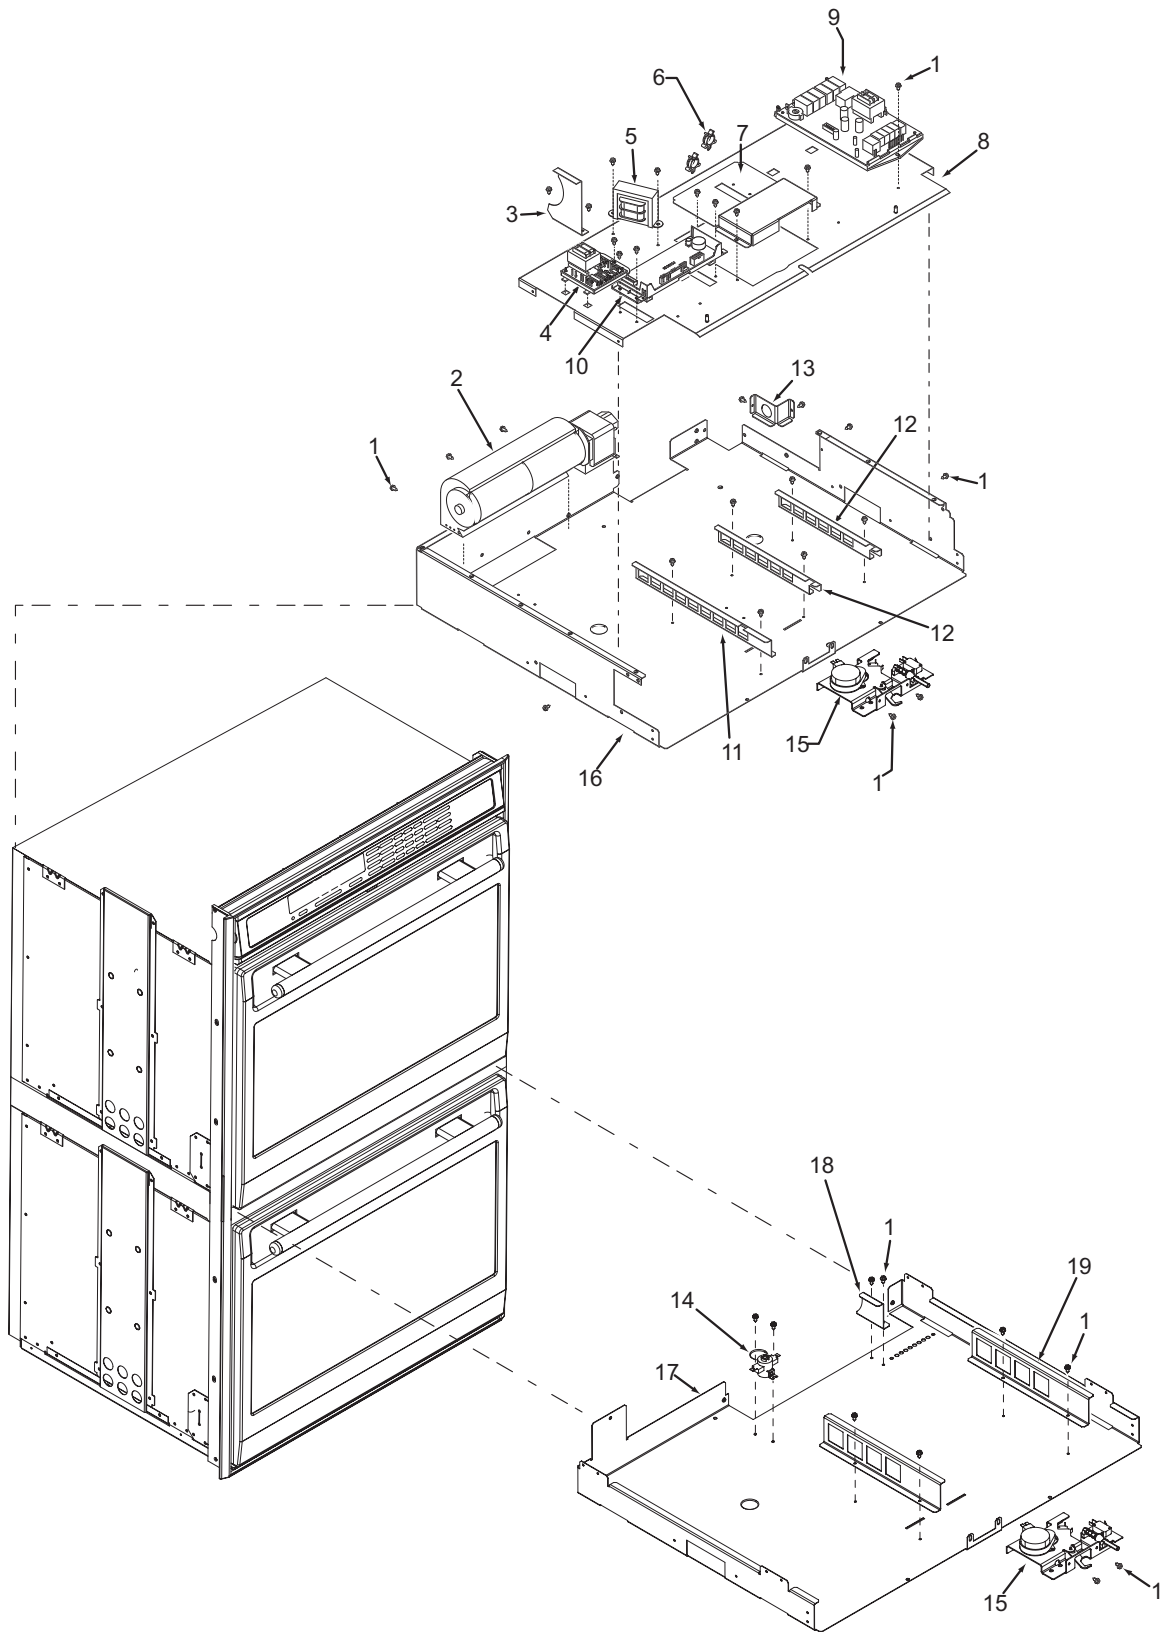

**30" Oven Modules Parts List
Single and Double Oven**

<u>Ref #</u>	<u>Part #</u>	<u>Description</u>
1	801542	Screw, 8-18x3/8"
2	800381	Fan, Cooling, Upper
3	801224	Bracket, Air Diverter Top
4	801363	Control Board, Stepper Motor
5	800950	Transformer, Light
6	801912	Strain Relief, Plastic
7	800385	Cover, Latch
8	803356	Plate, Mounting Hardware
9	807053	Board, Relay"
10	807046	Controller, Oven, Single, 30"
	807045	Controller, Oven, Double, 30"
11	820130	Bracket-Z, Latch, Top Oven
12	800383	Bracket, Support, Top Module
13	800375	Bracket, Cord, Power
14	804255	Switch, Thermostat, Lower
15	800263	Latch, Motorized
16	807542	Pan, Module, 30"
17	800386	Pan, Middle, DO
18	801212	Bracket, Air Diverter, DO
19	820129	Bracket-Z, Latch, Bottom Oven, DO

**36" Oven Modules Parts List
Single Oven**

<u>Ref #</u>	<u>Part #</u>	<u>Description</u>
1	801542	Screw, 8-18x3/8"
2	800381	Fan, Cooling, Upper
3	801224	Bracket, Air Diverter Top
4	801363	Control Board, Stepper Motor
5	800950	Transformer, Light
6	801912	Strain Relief, Plastic
7	800385	Cover, Latch
8	803356	Plate, Mounting Hardware
9	807053	Board, Relay
10	807047	Oven controller, Single 36"
11	820130	Bracket-Z, Latch
12	800383	Bracket, Support, Top Module
13	800375	Bracket, Cord, Power
14	804554	Switch, Thermostat, 36"
15	800263	Latch, Motorized
16	807543	Pan, Module, 36"

Not Shown

800714	Cable, Relay to Controller, 28"
805685	Cable, Relay to Controller, 21"
801714	Power Cord Conduit, Single
801252	Power Cord Conduit, Double

**Oven Modules Exploded View
Single and Double Oven**