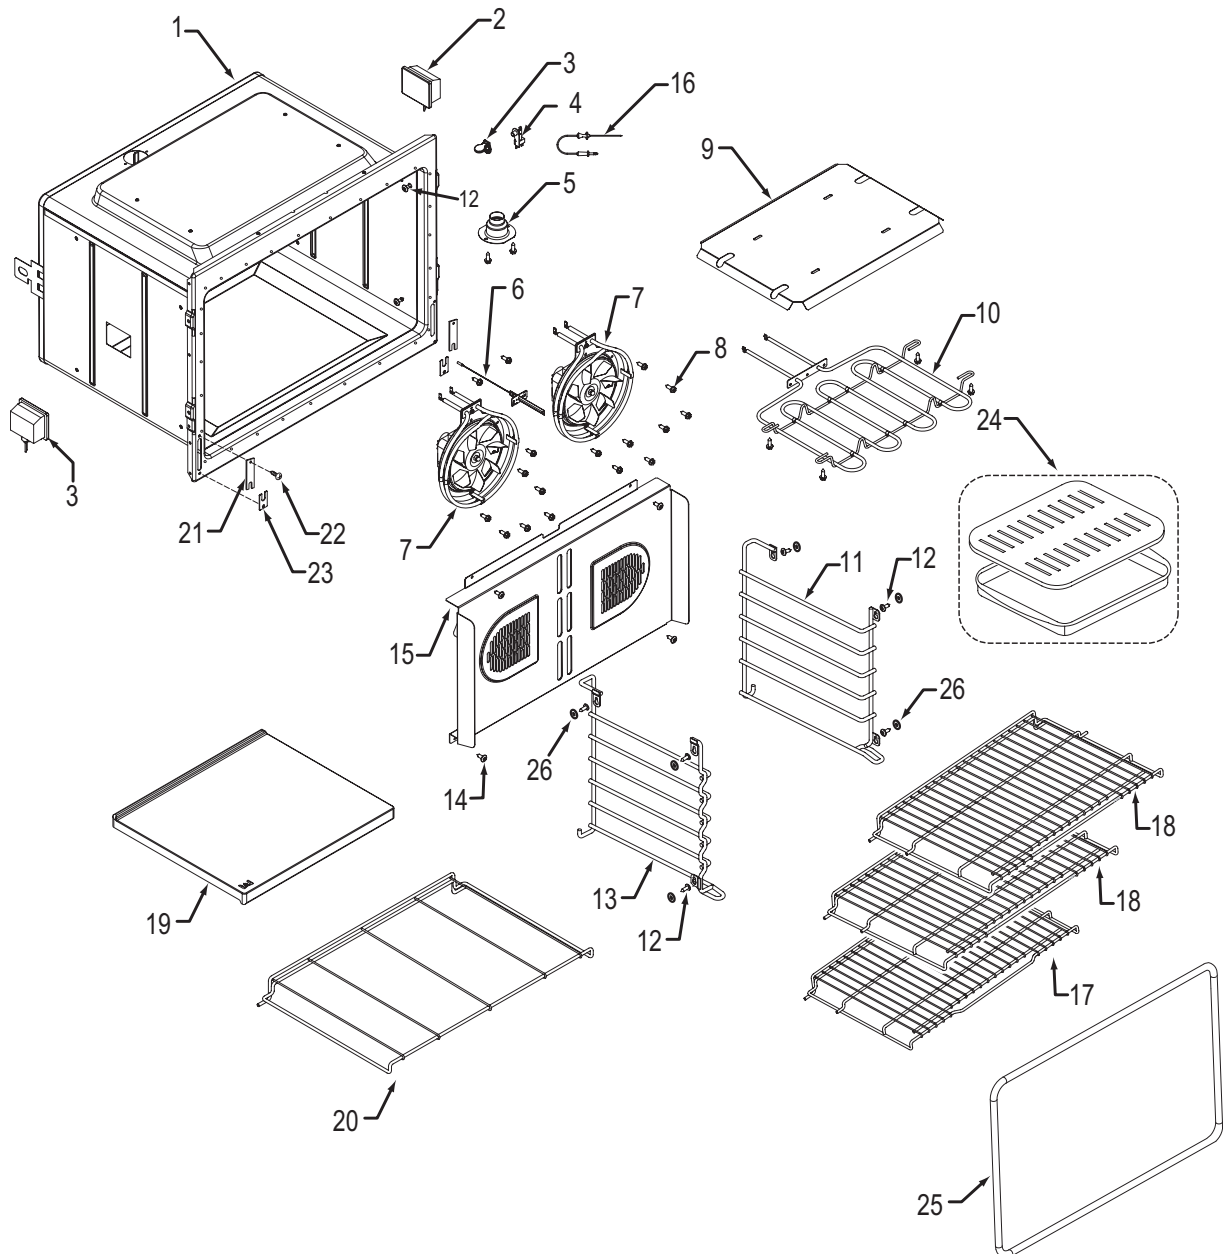

**30" Oven Cavity Parts List
Single and Double Oven**

<u>Ref #</u>	<u>Part #</u>	<u>Description</u>
1	N/A	Cavity, Oven (Contact Factory)
2	800307	Light, Oven
3	800943	Cover, Probe Switch
4	800942	Switch, Probe
5	800304	Catalyst, Smoke
6	800306	Sensor, Temperature
7	806738	Fan, Convection Assy., Ccw
8	801544	Screw, 8-32x1/2"
9	801122	Pan, Broil Element
10	801120	Element, Broil, 30"
11	806516	Guide, Rack, Right
12	806523	Screw, Shoulder, 8-18
13	806515	Guide, Rack, Left
14	802704	Screw, 8-32x1/2 Lo Profile
15	802898	Convection Baffle Assembly, 30"
16	800529	Probe, Temperature
17	802988	Rack, Oven 30"
18	803062	Rack, Oven Flat 30"
19	803859	Stone, Pizza
20	800735	Rack, Pizza Stone, 30"
21	803373	Clip, Retainer Hinge
22	802929	Screw 6-20X5/8 PH TRS HD T-AB, Black
23	803323	Cover, Plate
24	804712	Accessory Pkg Broiler Pan Set
25	806927	Gasket, Cavity, 30"
26	805780	Mica Washer w/o Adhesive

**36" Oven Cavity Parts List
Single Oven**

<u>Ref #</u>	<u>Part #</u>	<u>Description</u>
1	N/A	Cavity, Oven (Contact Factory)
2	800307	Light, Oven
3	800493	Cover, Probe Switch
4	800942	Switch, Probe
5	800304	Catalyst, Smoke
6	800306	Sensor, Temperature
7	806738	Fan, Convection Assy., Ccw
8	801544	Screw, 8-32x1/2"
9	801616	Deflector, Pan Broil
10	801615	Element, Broil, 36"
11	806518	Guide, Rack, Right
12	806523	Screw, Shoulder, 8-18
13	806517	Guide, Rack, Left
14	802704	Screw, 8-32x1/2 Lo Profile
15	802900	Convection Baffle Assembly, 36"
16	800529	Probe, Temperature
17	802989	Rack, Oven 36"
18	803063	Rack, Oven Flat 36"
19	803859	Stone, Pizza
20	800736	Rack, Pizza Stone, 36"
21	803373	Clip, Retainer Hinge
22	802929	Screw 6-20X5/8 PH TRS HD T-AB, Black
23	803323	Cover, Plate
24	804712	Accessory Pkg Broiler Pan Set
25	806928	Gasket, Cavity, 36"
26	805780	Mica Washer w/o Adhesive

Not Shown

803816	Light Bulb
801949	Pizza Peel
801554	Hard Fiber Flat Washer

**Oven Cavity Exploded View
Single and Double Oven**