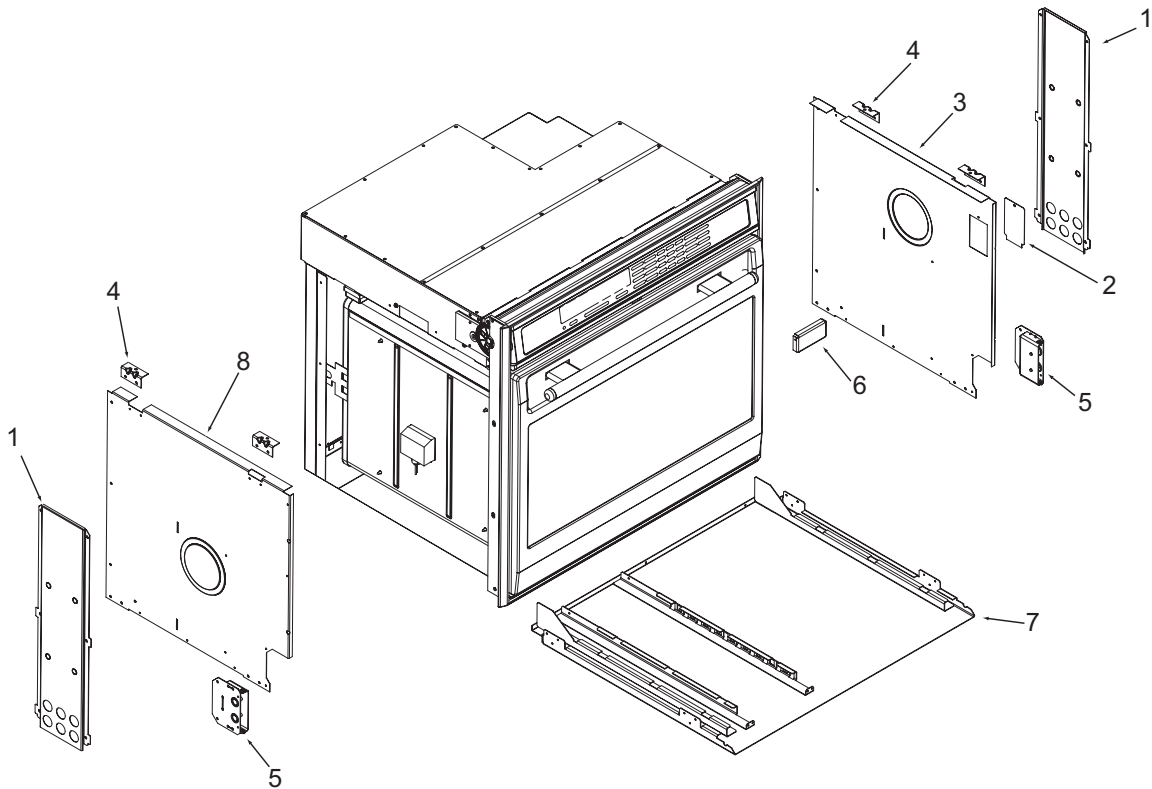

**30" Side and Base View Parts List
Single and Double Oven**

<u>Ref #</u>	<u>Part #</u>	<u>Description</u>
1	820125	Channel, Upper Venting
2	800890	Cover, Temperature Probe
3	801721	Enclosure, Rt Side 30"
4	801475	Bracket, Hold Down
5	800926	Hinge, Pocket
6	800364	Stiffener, U-Wrap
7	804549	Base, Assembly Single
	804541	Base, Assembly, Double
8	801720	Enclosure, Left Side, 30"

**36" Side and Base View Parts List
Single Oven**

<u>Ref #</u>	<u>Part #</u>	<u>Description</u>
1	801335	Channel, Upper Venting
2	800890	Cover, Temperature Probe
3	801724	Enclosure, Rt Side
4	801475	Bracket, Hold Down
5	800926	Hinge, Pocket
6	800364	Stiffener, U-Wrap
7	804553	Base, Assembly, 36"
8	801723	Enclosure, Left Side,

**Oven Side and Base Exploded View
Single and Double Oven**