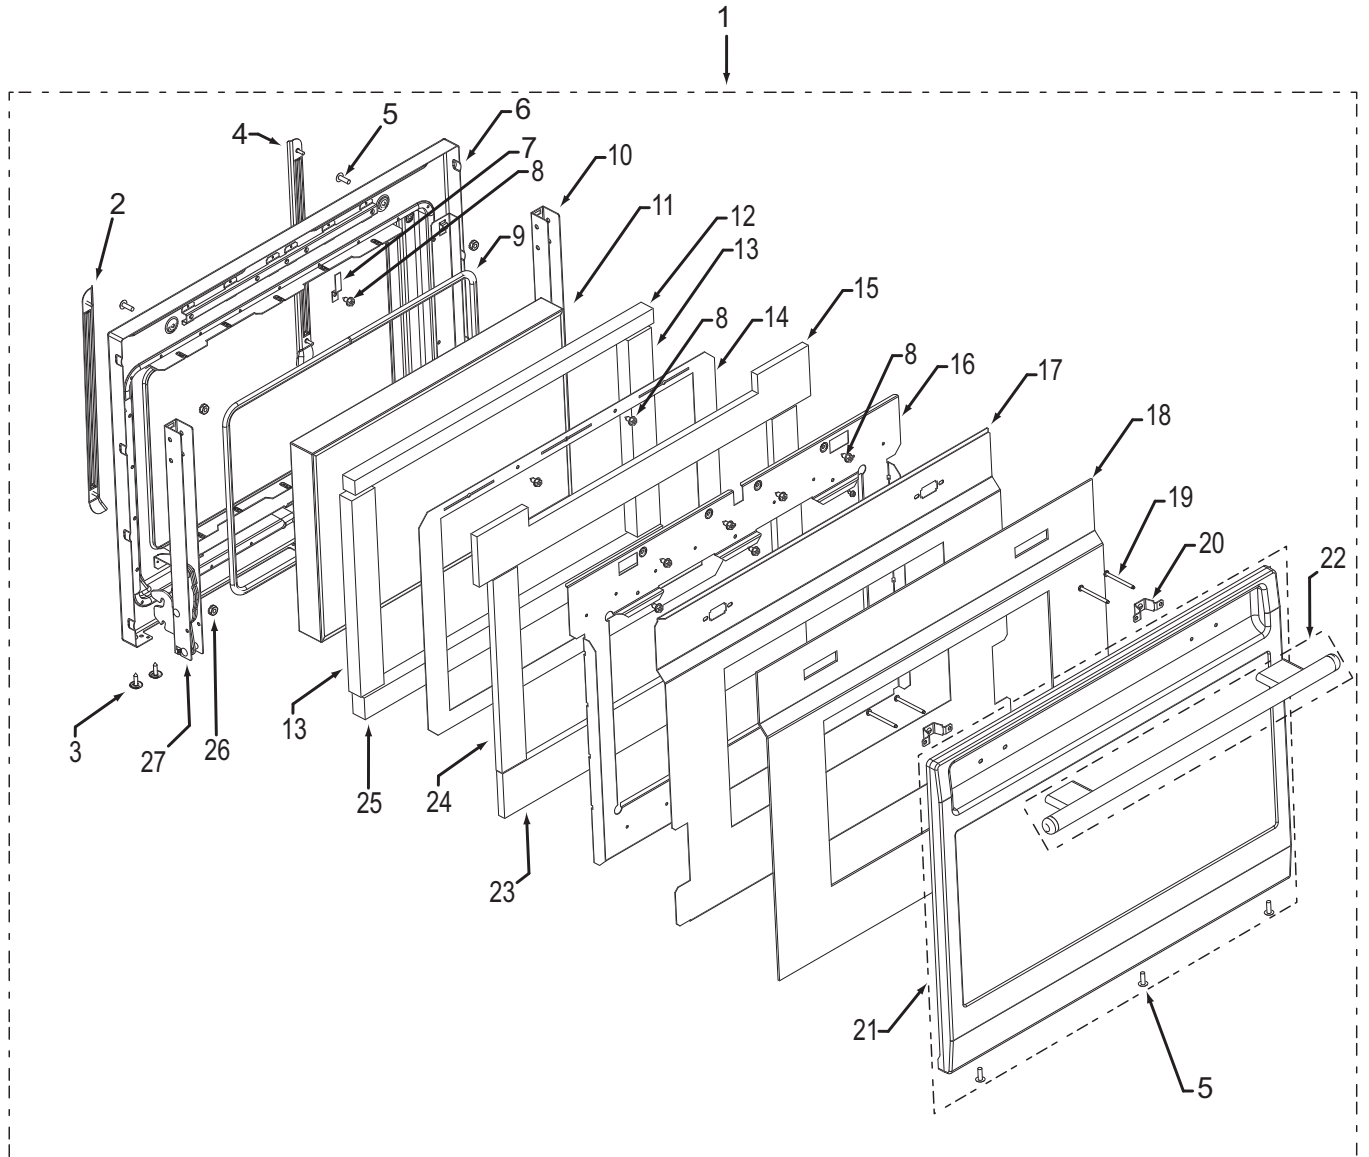

**30" Oven Door Parts List
Single and Double Oven**

<u>Ref #</u>	<u>Part #</u>	<u>Description</u>
1		*Special order, Call Factory Parts Department
2	800523	Left Door Rack Guide, 30", assy
3	802929	Sems Ph Hd Washer, 6-20x5/8
4	800522	Right Door Rack Guide, 30"
5	801548	Screw, 8-18x1/2"
6	806922	Weldment, Liner, Door 30"
7	801102	Striker Plate, Door Latch
8	801542	Screw, 8-18x3/8"
9	800318	Gasket, Rope, Glass Pack, 30"
10	800915	Hydraulic Oven Door Hinge
11	801067	Triple Pane Oven Glass Pack, 30"
12	806610	Insulation, Door, Inner Top, 30"
13	806595	Insulation, Door, Inner, Sides, 30"
14	807204	Shield, Heat, Inner, Door, 30"
15	806602	Insulation, Door, Center, Top, 30"
16	807201	Heat Deflector, Center, 30"
17	800315	Shield, Heat, Door, 30"
18	806596	Insulation, Door, Outer, 30"
19	801540	Screw, 10-24x1/2"
20	800314	Bracket, Door, Outer, Mounting
21	802940	Door Skin, Outer w/window, 30" F/S
	803227	Door Skin, Outer w/window, 30" U/S
	803232	Door Skin, Outer w/window, 30" F/S, No Logo
	803235	Door Skin, Outer w/window, 30" U/S, No Logo
	803230	Door Skin, Outer w/window, 30" U/B
	803236	Door Skin, Outer w/window, 30" U/B, No Logo
	803231	Door Skin, Outer w/window, 30" U/P
	803237	Door Skin, Outer w/window, 30" U/P, No Logo
22	801204	Handle, Oven Door, Assy., 30", Sst
	801599	Handle, Oven Door, Assy., 30", Plt
	801600	Handle, Oven Door, Assy., 30", Blk
23	806606	Insulation, Door, Ctr., Bottom, 30"
24	806605	Insulation, Door, Ctr., Side, 30"
25	806610	Insulation, Door, Inner Top, 30"
26	801049	Nut, 8-32
27	800689	Hinge, Wall Oven

**36" Oven Door Parts List
Single Oven**

<u>Ref #</u>	<u>Part #</u>	<u>Description</u>
1		*Special order, Call Factory Parts Department
2	801816	Left Door Rack Guide, 36", assy
3	802929	Sems Ph Hd Washer, 6-20x5/8
4	801815	Right Door Rack Guide, 36"
5	801548	Screw, 8-18x1/2"
6	806923	Weldment, Liner, Door, 36"
7	801102	Striker Plate, Door Latch
8	801542	Screw, 8-18x3/8"
9	801764	Gasket, Rope, Glass Pack, 36"
10	803335	Hinge, Wall Oven, 36"
11	801448	Triple Pane Oven Glass Pack, 36"
12	806610	Insulation, Door, Inner Top, 36"
13	806617	Insulation, Door, Inner, Sides, 36"
14	807202	Shield, Heat, Inner, Door, 36"
15	806602	Insulation, Door, Center, Top
16	807203	Heat Deflector, Center, 36"
17	803378	Shield, Heat, Door, 36"
18	806613	Insulation, Door, Outer, 36"
19	801540	Screw, 10-24x1/2"
20	800314	Bracket, Door, Outer, Mounting
21	803245	Door Skin, Otr w/window, 36" U/S
	803246	Door Skin, Otr w/window, 36" U/B
	803247	Door Skin, Otr w/window, 36" U/P
22	801206	Handle, Oven Door, Assy., 36", Sst
	801893	Handle, Oven Door, Assy., 36", Plt
	801892	Handle, Oven Door, Assy., 36", Blk
23	806606	Insulation, Door, Ctr., Bottom
24	806623	Insulation, Door, Ctr., Side, 36"
25	806610	Insulation, Door, Inner, Btm
26	801049	Nut, 8-32
27	800915	Hydraulic Oven Door Hinge

**Oven Door Exploded View
Single and Double Oven**