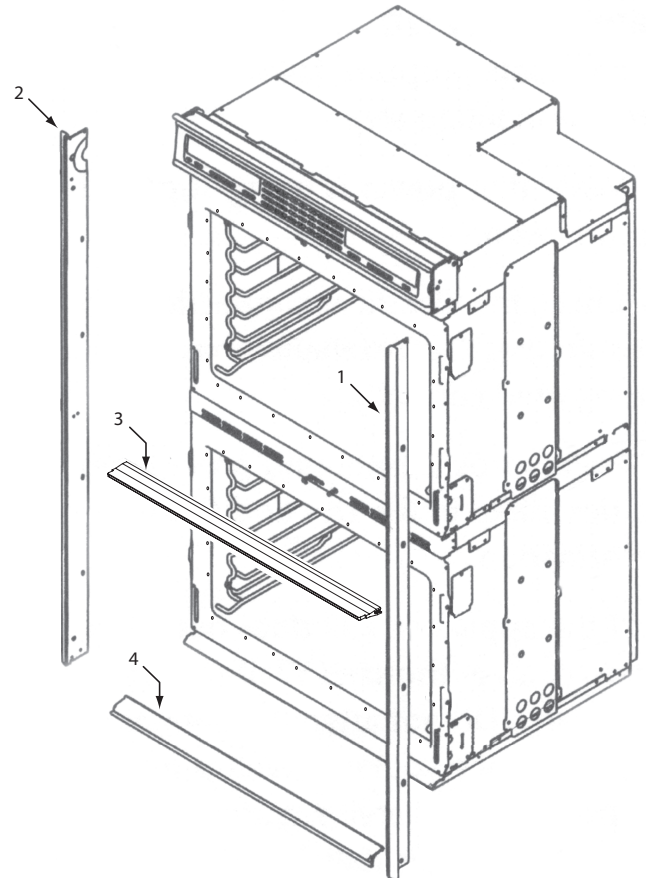

Trim Exploded View

<u>Model #</u>	<u>Ref#</u>	<u>Part #</u>	<u>Description</u>
SO30F/S	1	800706	Extrusion, Side, Right
	2	800707	Extrusion, Side, Left
	3	805115	Extrusion, Bottom
SO36U/S	1	800706	Extrusion, Side, Right
	2	800707	Extrusion, Side, Left
	3	802731	Extrusion, Bottom
SO30U/B	1	800525	Extrusion, Side, Right
	2	800524	Extrusion, Side, Left
	3	805175	Extrusion, Bottom
SO36U/B	1	802740	Extrusion, Side, Right
	2	802739	Extrusion, Side, Left
	3	802743	Extrusion, Bottom

<u>Model #</u>	<u>Ref#</u>	<u>Part #</u>	<u>Description</u>
DO30F/S	1	800389	Extrusion, Side, Right
	2	800390	Extrusion, Side, Left
	3	803720	Extrusion, Middle
	4	805115	Extrusion, Bottom
DO30U/S	1	800389	Extrusion, Side, Right
	2	800390	Extrusion, Side, Left
	2	803966	Extrusion, Side, Left
	4	805115	Extrusion, Bottom
SO30U/P	1	800518	Extrusion, Side, Right
	2	800519	Extrusion, Side, Left
	4	805174	Extrusion, Bottom
SO36U/P	1	802742	Extrusion, Side, Right
	2	802741	Extrusion, Side, Left
	4	802744	Extrusion, Bottom
DO30U/P	1	805186	Extrusion, Side, Right
	2	805185	Extrusion, Side, Left
	3	805184	Extrusion, Middle
	4	805174	Extrusion, Bottom
DO30U/B	1	805183	Extrusion, Side, Right
	2	805182	Extrusion, Side, Left
	3	805181	Extrusion, Middle
	3	805175	Extrusion, Bottom