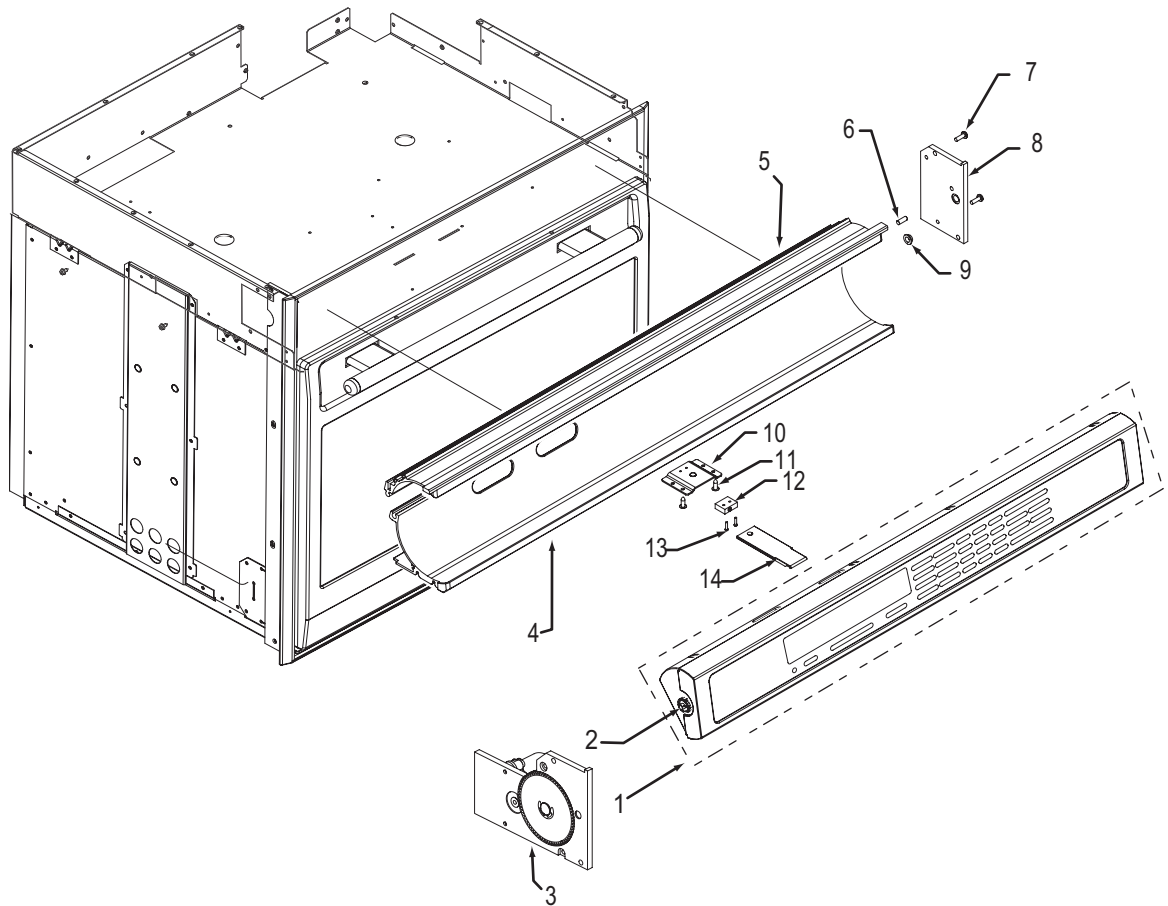

**30" Oven Control Panel Parts List
Single and Double Oven**

<u>Ref #</u>	<u>Part #</u>	<u>Description</u>
1	805081	Control Head, 30, Sngl, Sst
	805104	Control Head, 30, Dbl, Sst
	805106	Control Head, 30, Sngl, Plt
	805107	Control Head, 30, Dbl, Plt
	805109	Control Head, 30, Sngl, Blk
	805110	Control Head, 30, Dbl, Blk
2	805178	Wall Oven Display Pinion Rpl. Pkg.
3	800948	Motor, Drive Assy., Sst
	801734	Motor, Drive Assy., Plt
	801733	Motor, Drive Assy., Blk
4	801231	C-Channel Bottom, 30", Sst
	801738	C-Channel Bottom, 30", Plt
	801740	C-Channel Bottom, 30", Blk
5	801230	C-Channel Top, 30", Sst
	801737	C-Channel Top, 30", Plt
	801739	C-Channel Top, 30", Blk
6	802964	Pin, Stop, Control Panel
7	801538	Screw, 8-32x1/2"
8	802791	Plate, Mounting, Right, Ctrl Panel
9	803484	Bearing, Flange, Control Panel
10	801920	Bracket, Switch, Control Panel
11	801549	Screw, 8-18x1/2"
12	801051	Switch, Actuation, Control Panel
13	801677	Screw, 2-56x3/8"
14	800704	Plunger, Control Display

**36" Oven Control Panel Parts List
Single Oven**

<u>Ref #</u>	<u>Part #</u>	<u>Description</u>
1	805105	Control Head, 36, Sngl, Sst
	805108	Control Head, 36, Sngl, Plt
	805111	Control Head, 36, Sngl, Blk
2	805178	Wall Oven Display Pinion Rpl. Pkg.
3	800948	Motor, Drive Assy., Sst
	801734	Motor, Drive Assy., Plt
	801733	Motor, Drive Assy., Blk
4	801525	C-Channel Bottom, 36", Sst
	801742	C-Channel Bottom, 36", Plt
	801744	C-Channel Bottom, 36", Blk
5	801526	C-Channel Top, 36", Sst
	801741	C-Channel Top, 36", Plt
	801743	C-Channel Top, 36", Blk
6	802964	Pin, Stop, Control Panel
7	801538	Screw, 8-32x1/2"
8	802791	Plate, Mounting, Right, Ctrl Panel
9	803484	Bearing, Flange, Control Panel
10	801920	Bracket, Switch, Control Panel
11	801549	Screw, 8-18x1/2"
12	801051	Switch, Actuation, Control Panel
13	801677	Screw, 2-56x3/8"
14	800704	Plunger, Stainless Steel

Not Shown

803319 Spring, Ribbon Cable, Short
803357 Mount, Cable-Tie, Adhesive

**Oven Control Panel Exploded View
Single and Double Oven**