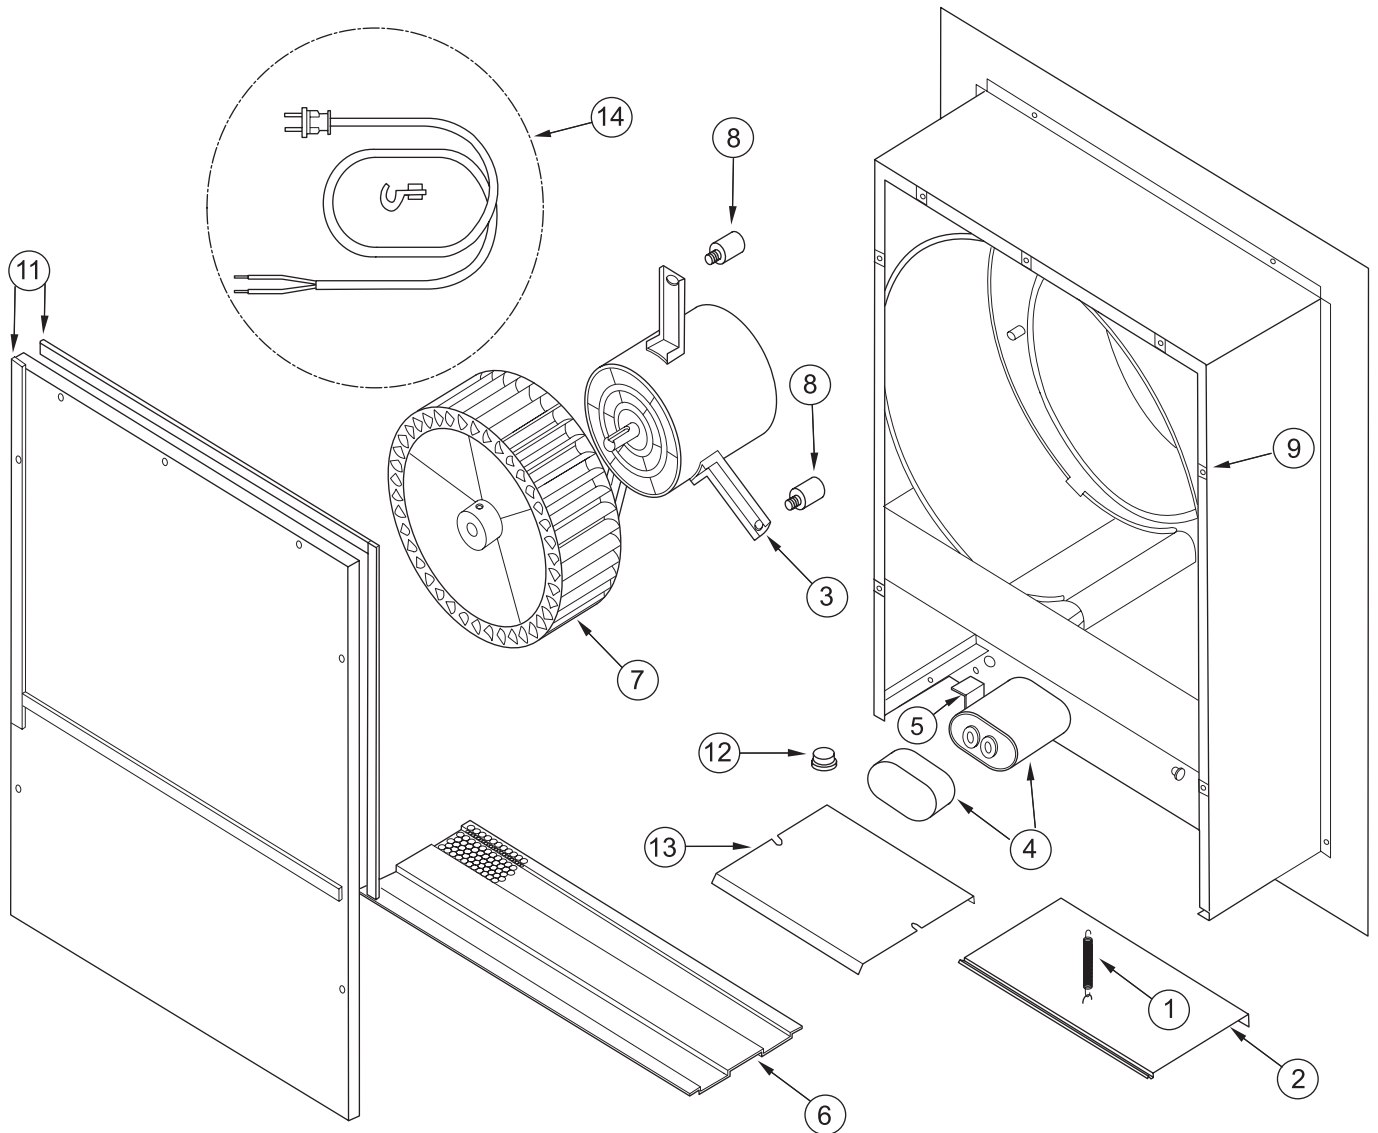

Ref #	Part #	Description
1.	804767	Spring, Damper
2.	804769	OB Cover, Hood
3.	803101	Motor W/Capacitor (801640 - 600CFM)
	803107	Motor W/Capacitor (801641 - 900CFM)
4.	803102	Capacitor
5.	803106	Capacitor Clamp
6.	804770	Grille, Hood