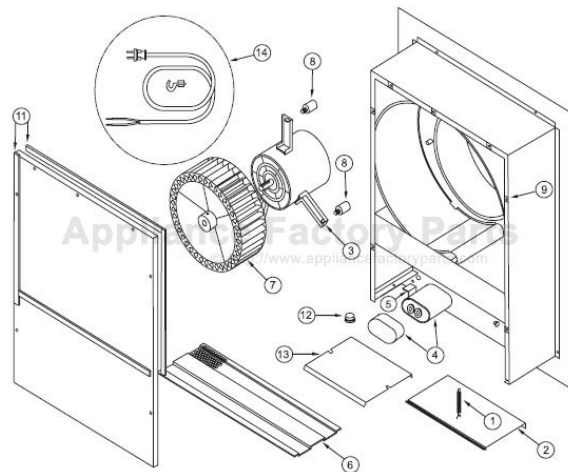

[Find Your Wolf HVAC Parts - Select From 108 Models](#)

----- Manual continues below -----