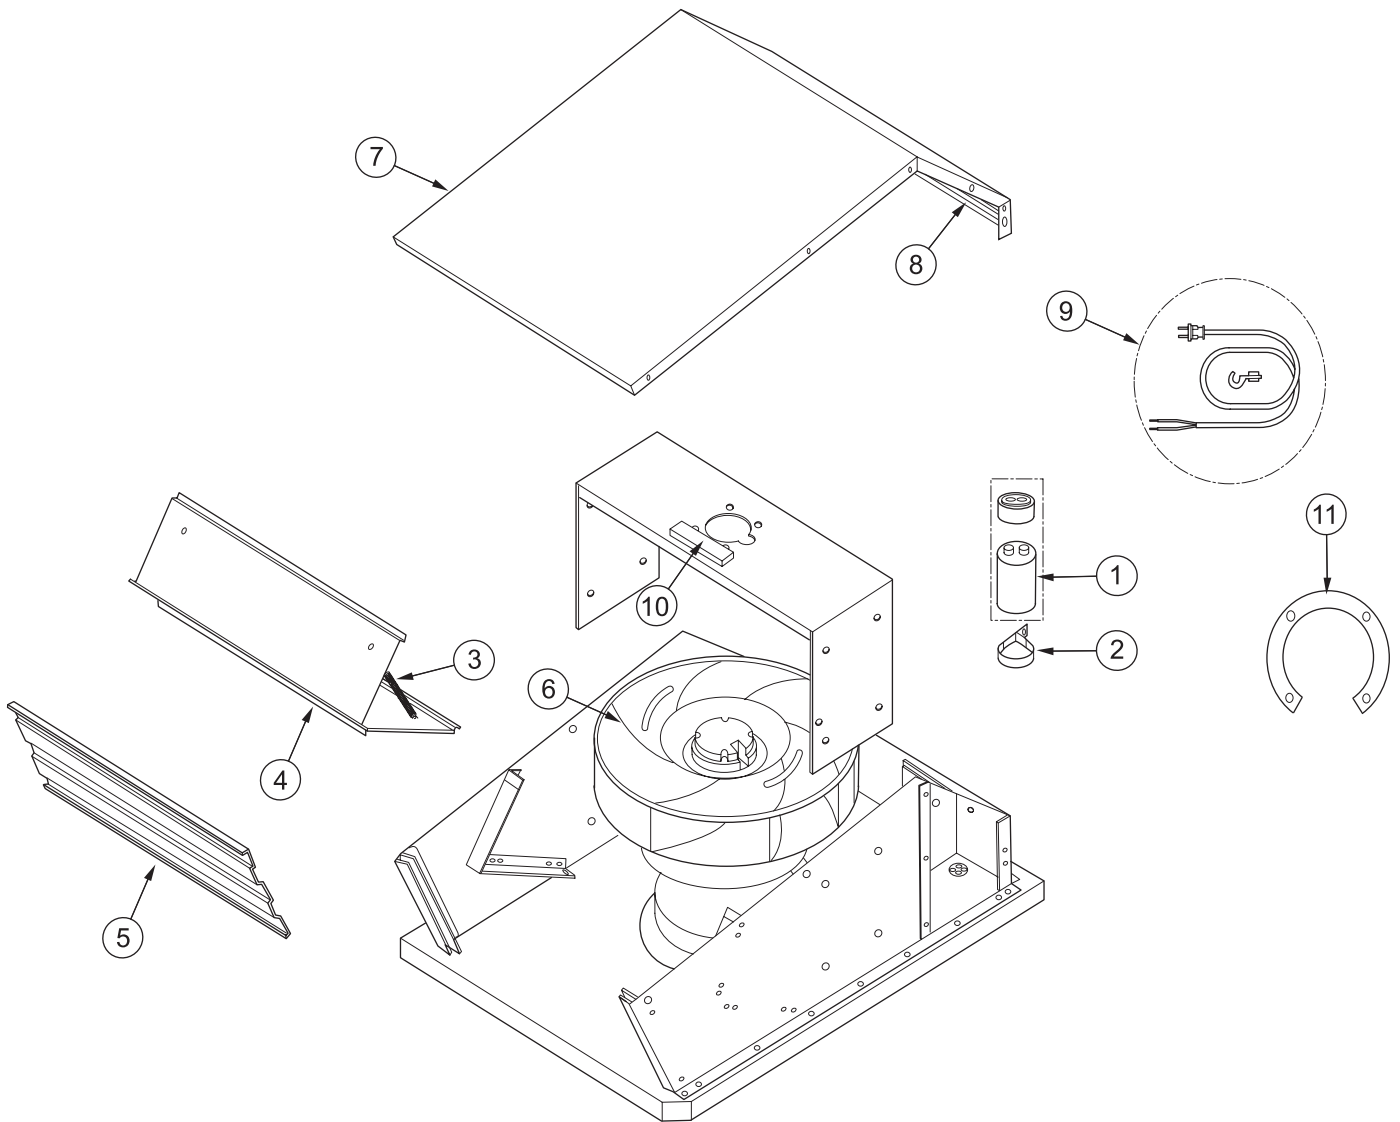

[Find Your Wolf HVAC Parts - Select From 108 Models](#)

----- Manual continues below -----

EXTERNAL MODELS 801642 (1200 CFM) / 804701 (1500 CFM)

Ref #	Part #	Description
1.	803108	Capacitor (801642 - 1200CFM)
	804777	Capacitor (804701 - 1500CFM)
2.	803109	Capacitor Clamp
3.	804767	Spring, Damper
4.	804781	Damper Flap 1200 EXT (Set of 2)
	804782	Damper Flap 1500 EXT (Set of 2)
5.	804778	Grille 1200 EXT
	804780	Grille 1500 EXT

Ref #	Part #	Description
6.	803110	Blower Assy 1200 EXT
	804783	Blower Assy 1500 EXT
7.	804786	Cover, Blower w/Foam Seal 1200 EXT
	804787	Cover, Blower w/Foam Seal 1500 EXT
8.	804779	Foam Seal
9.	805515	Blower Power Cord Assy
10.	804788	Pad, Foam, 1" X 5"
11.	804784	Spacer Ring-1200EX