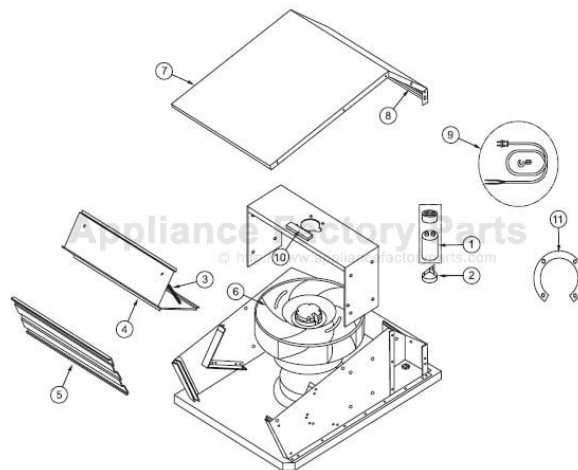

[Find Your Wolf HVAC Parts - Select From 108 Models](#)

----- Manual continues below -----

EXTERNAL MODELS 801642 (1200 CFM) / 804701 (1500 CFM)

Ref #	Part #	Description
1.	803108	Capacitor (801642 - 1200CFM)
	804777	Capacitor (804701 - 1500CFM)
2.	803109	Capacitor Clamp
3.	804767	Spring, Damper
4.	804781	Damper Flap 1200 EXT (Set of 2)
	804782	Damper Flap 1500 EXT (Set of 2)
5.	804778	Grille 1200 EXT
	804780	Grille 1500 EXT

Ref #	Part #	Description
6.	803110	Blower Assy 1200 EXT
	804783	Blower Assy 1500 EXT
7.	804786	Cover, Blower w/Foam Seal 1200 EXT
	804787	Cover, Blower w/Foam Seal 1500 EXT
8.	804779	Foam Seal
9.	805515	Blower Power Cord Assy
10.	804788	Pad, Foam, 1" X 5"
11.	804784	Spacer Ring-1200EX