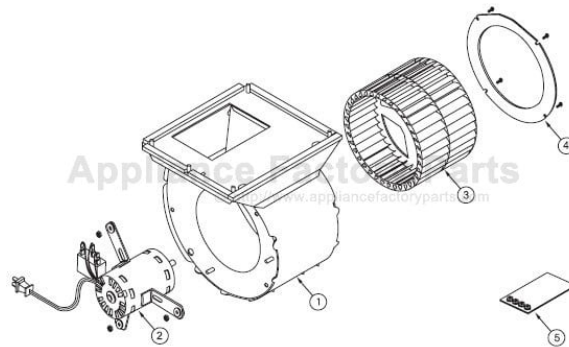

[Find Your Wolf HVAC Parts - Select From 108 Models](#)

----- Manual continues below -----