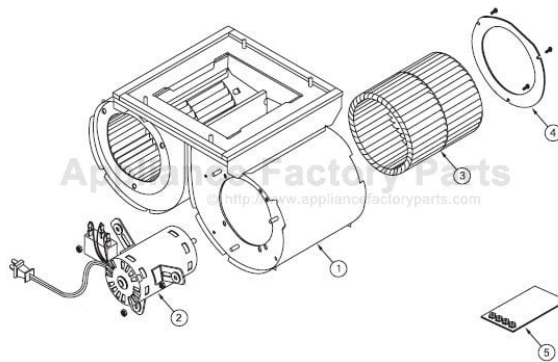

[Find Your Wolf HVAC Parts - Select From 108 Models](#)

----- Manual continues below -----

INTERNAL MODEL 801645 (900 CFM)

Ref #	Part #	Description
1.	803100	Blwr Scroll Weldment
2.	803093	Motor w/Capacitor-450/900INT
3.	803094	Blower Wheel-450/900 INT
4.	803095	Inlet Ring - 450/900 INT
5.	806504	Mount Hardware-45,60,90,1120INT