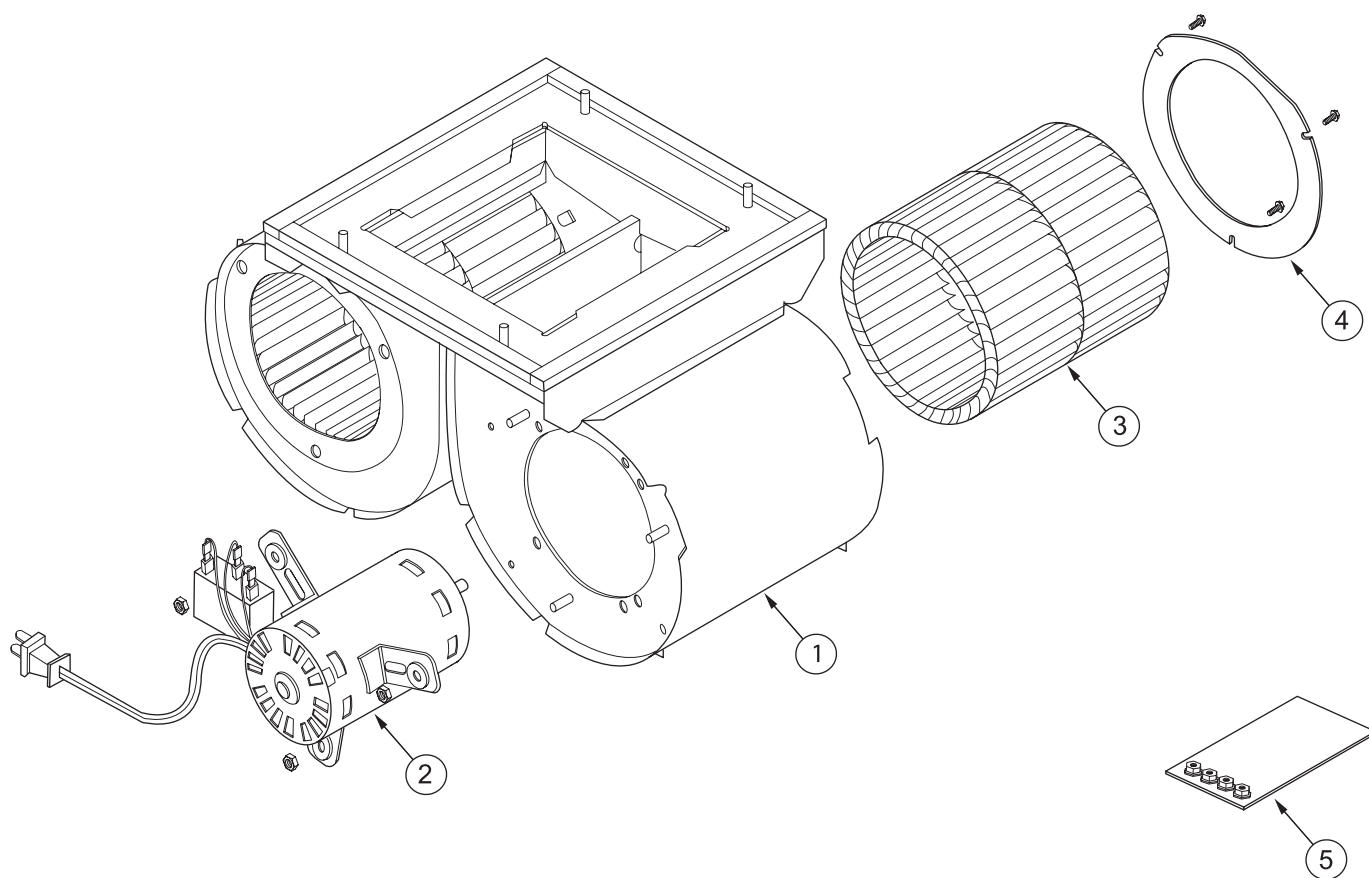

[Find Your Wolf HVAC Parts - Select From 108 Models](#)

----- Manual continues below -----

INTERNAL MODEL 801645 (900 CFM)

Ref #	Part #	Description
1.	803100	Blwr Scroll Weldment
2.	803093	Motor w/Capacitor-450/900INT
3.	803094	Blower Wheel-450/900 INT
4.	803095	Inlet Ring - 450/900 INT
5.	806504	Mount Hardware-45,60,90,1120INT