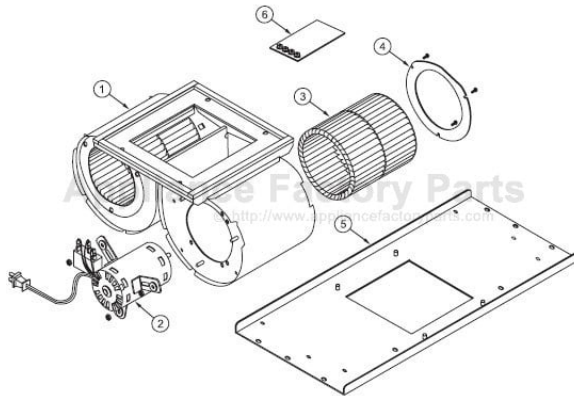

[Find Your Wolf HVAC Parts - Select From 108 Models](#)

----- Manual continues below -----

INTERNAL MODEL 805086 (900 CFM)

Ref #	Part #	Description
1.	806514	Blower Weldment-W90INT
2.	803093	Motor w/Capacitor-450/900INT
3.	803094	Blower Wheel-450/900 INT
4.	803095	Inlet Ring - 450/900 INT
5.	806336	Mount, Plate, (WBLOWER90INT)
6.	806504	Mount Hardware-45,60,90,I120INT