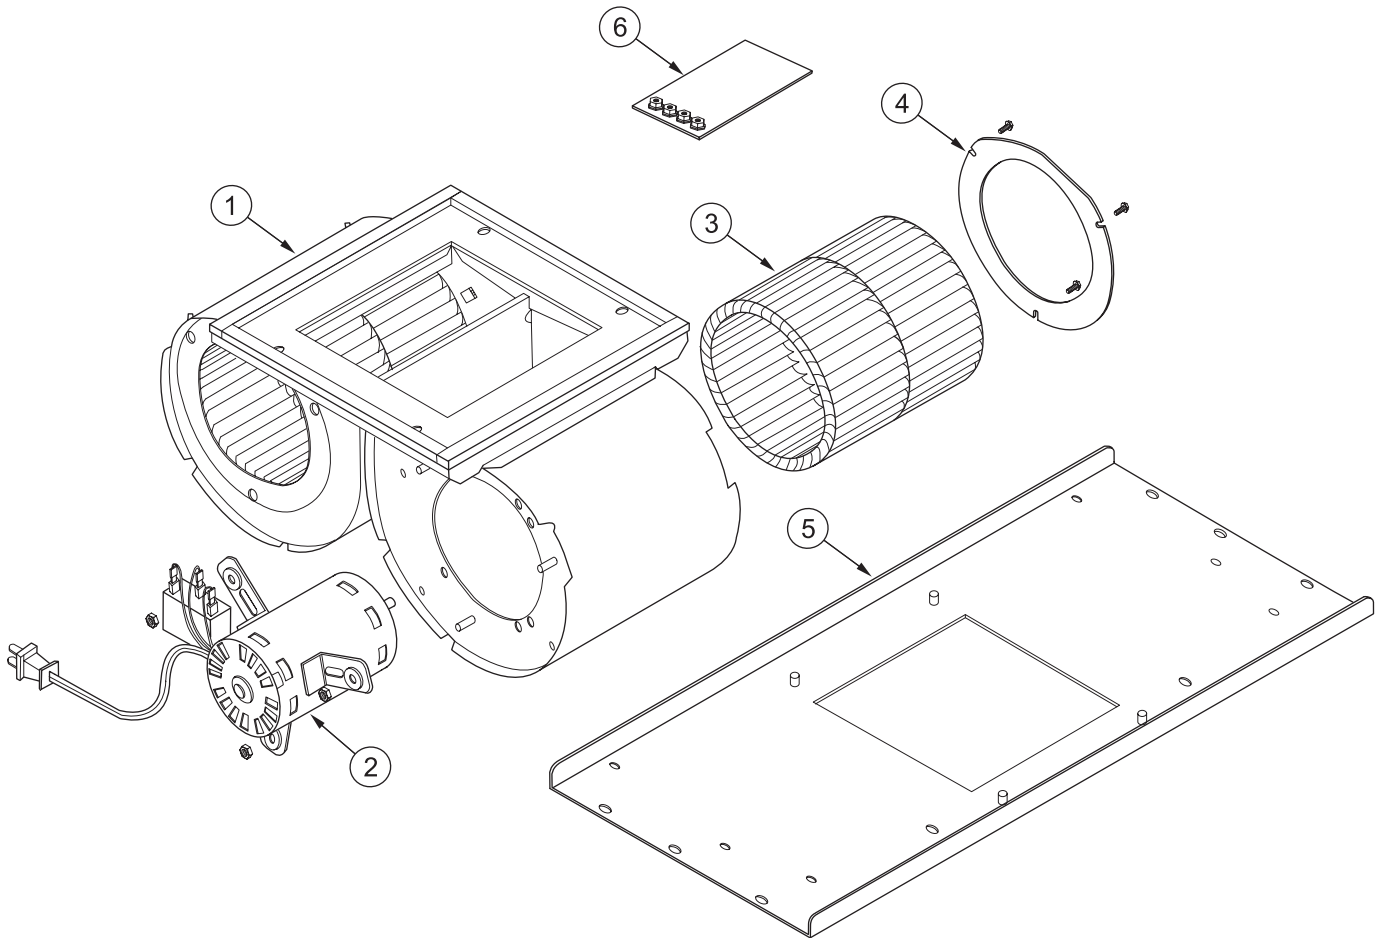

[Find Your Wolf HVAC Parts - Select From 108 Models](#)

----- Manual continues below -----

INTERNAL MODEL 805086 (900 CFM)

Ref #	Part #	Description
1.	806514	Blower Weldment-W90INT
2.	803093	Motor w/Capacitor-450/900INT
3.	803094	Blower Wheel-450/900 INT
4.	803095	Inlet Ring - 450/900 INT
5.	806336	Mount, Plate, (WBLOWER90INT)
6.	806504	Mount Hardware-45,60,90,I120INT