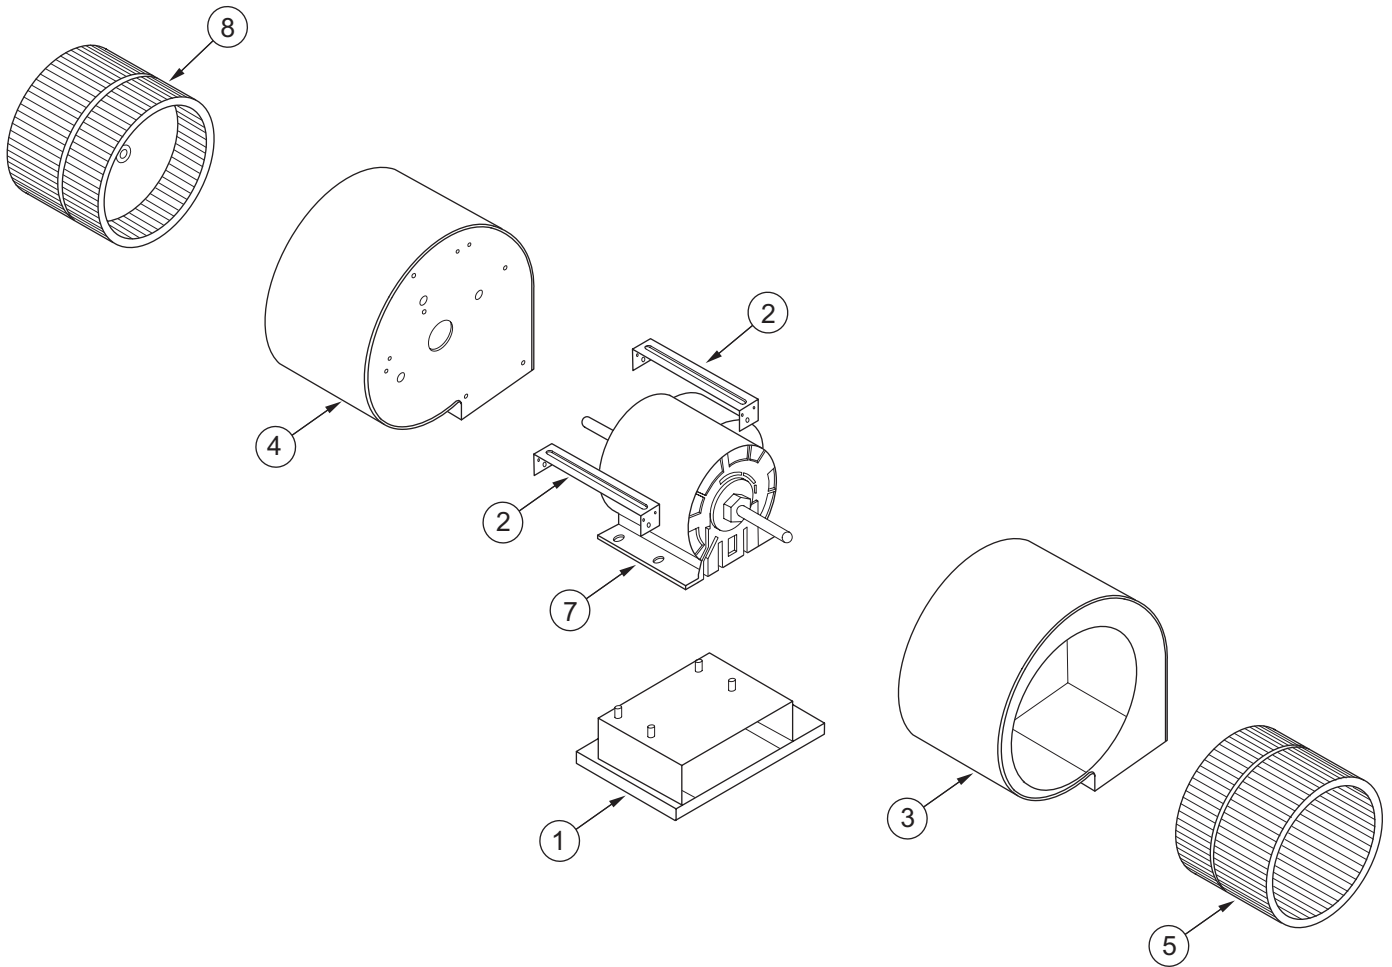

----- Manual continues below -----

INTERNAL MODEL 805087 (1200 CFM)

Ref #	Part #	Description
1.	806505	Motor Mount -L120,W120INT
2.	806506	Scrollbrace-L120,W120INT
3.	806507	Right Hand Scroll-L120,W120INT
4.	806508	Right Hand Scroll-L120,W120INT
5.	806509	Right Blower Wheel-L120,W120INT
6.	806510	Left Blower Wheel-L120,W120INT
7.	806512	Motor-L120,W120INT