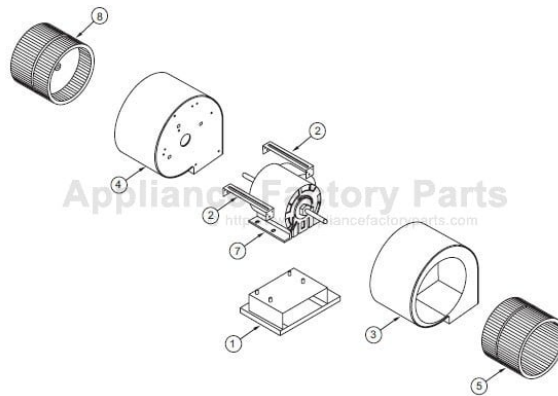

This Owner's Manual is provided and hosted by Appliance Factory Parts.

Wolf 805087-INTERNAL Owner's Manual

[Shop genuine replacement parts for Wolf
805087-INTERNAL](#)

[Find Your Wolf HVAC Parts - Select From 108 Models](#)

----- Manual continues below -----

INTERNAL MODEL 805087 (1200 CFM)

Ref #	Part #	Description
1.	806505	Motor Mount -L120,W120INT
2.	806506	Scrollbrace-L120,W120INT
3.	806507	Right Hand Scroll-L120,W120INT
4.	806508	Right Hand Scroll-L120,W120INT
5.	806509	Right Blower Wheel-L120,W120INT
6.	806510	Left Blower Wheel-L120,W120INT
7.	806512	Motor-L120,W120INT