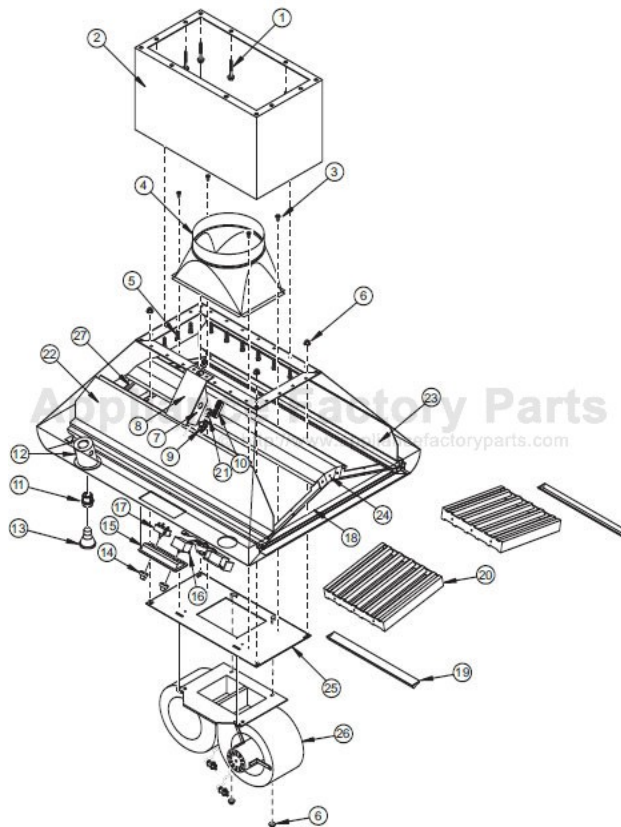

[Find Your Wolf HVAC Parts - Select From 108 Models](#)

----- Manual continues below -----