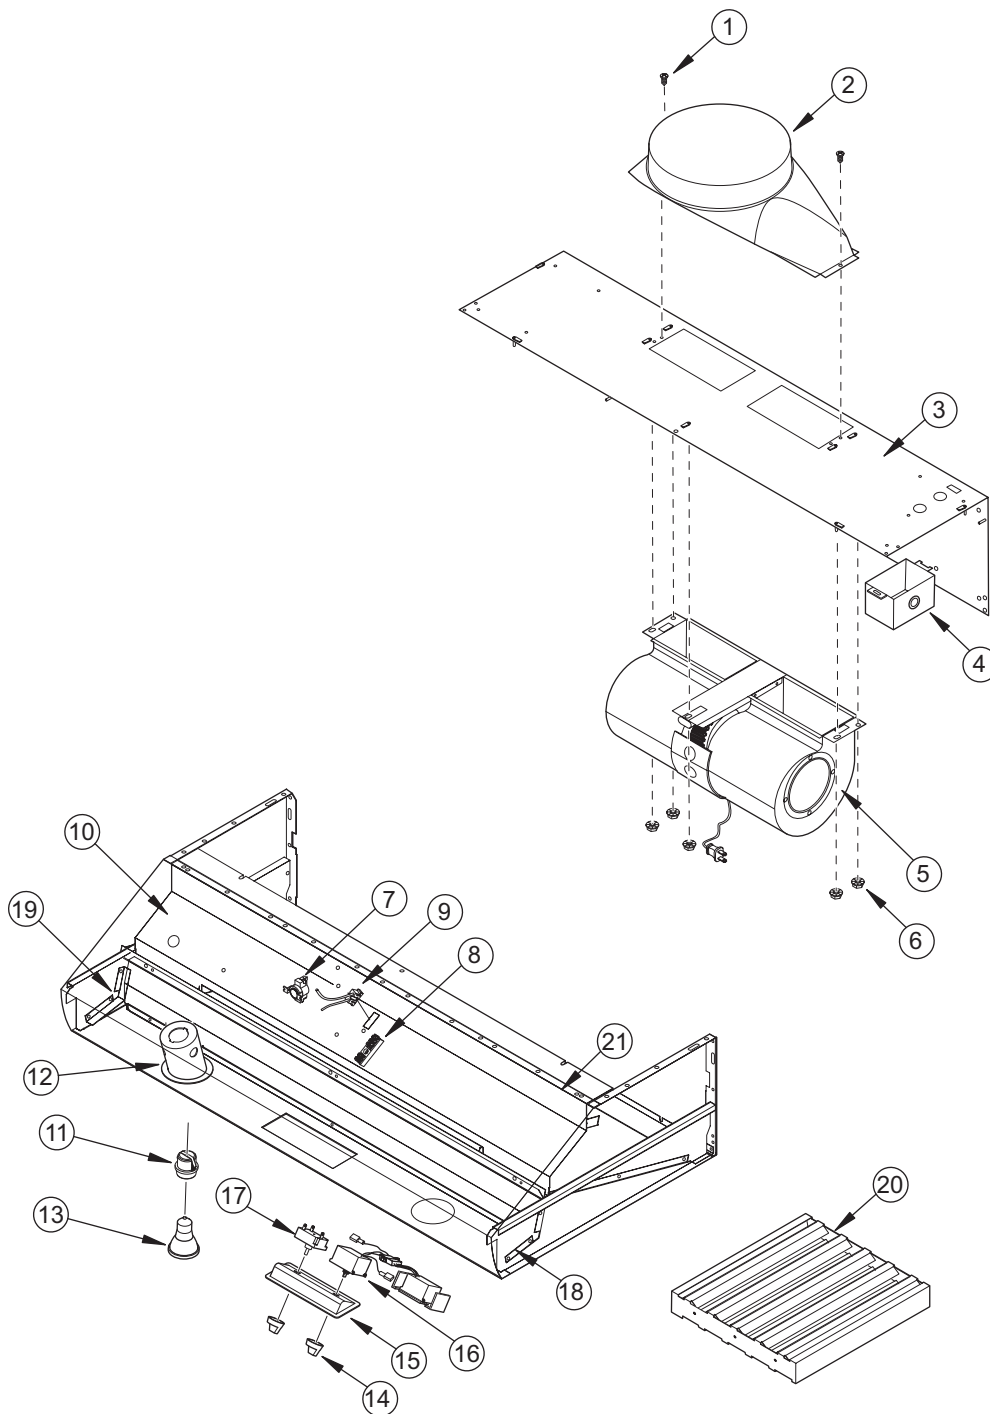

----- Manual continues below -----

MODEL W302210I, W362210I, W362210, W422210, W482210 PART LIST

<u>Ref #</u>	<u>Part #</u>	<u>Description</u>	<u>Ref #</u>	<u>Part #</u>	<u>Description</u>
1	805317	Screw, #8 X 1/2 Pan HD. Phil. S/M (2)	10	N/A	Top Partition (30",36",42",48")
2	805482	17 3/4" X 7 1/2" To 10" Rnd Trans.	11	805325	Light Socket, Ceramic (*)
3	805355	Removable Back Panel 30"	12	805326	Light Holder (*)
	805356	Removable Back Panel 36"	13	805327	Halogen Light, 50 Par. 20/Cap (*)
	805361	Removable Back Panel 42"	14	805328	Knob, Switch Control (2)
	805362	Removable Back Panel 48"	15	805329	2-Hole Bezel, Switch
4	805346	Electrical J-Box	16	805330	Fan Speed Control
5	805347	600 CFM Blower	17	805331	Light Switch Control #83
	<i>(Included w/W302210I & W362210I only)</i>		18	N/A	Inner Wall (Left & Right)
6	805320	Nut, 10-24 Hex Flange Lock (4)	19	N/A	Side Bracket
7	805323	Thermostat, Hi-Temp. Sensor	20	805354	Baffle Filter, 13-1/2 X 12-7/8 (*)
8	805324	Electrical terminal Block	21	N/A	Liner
9	805335	2-Hole Electrical Outlet (See SN Breaks)			
	805342	3-Hole electrical Outlet (See SN Breaks)			

NOTES:

- (*) (2) 30", 36", 42" wide
- (3) 48" wide

MODEL W302210I, W362210I, W362210, W422210, W482210 EXPLODED VIEW

NOTE: 600 CFM internal blower included with models W302210I & W362210I only.
Internal blower not included with models W362210, W422210, W482210, must use remote blower (not included).