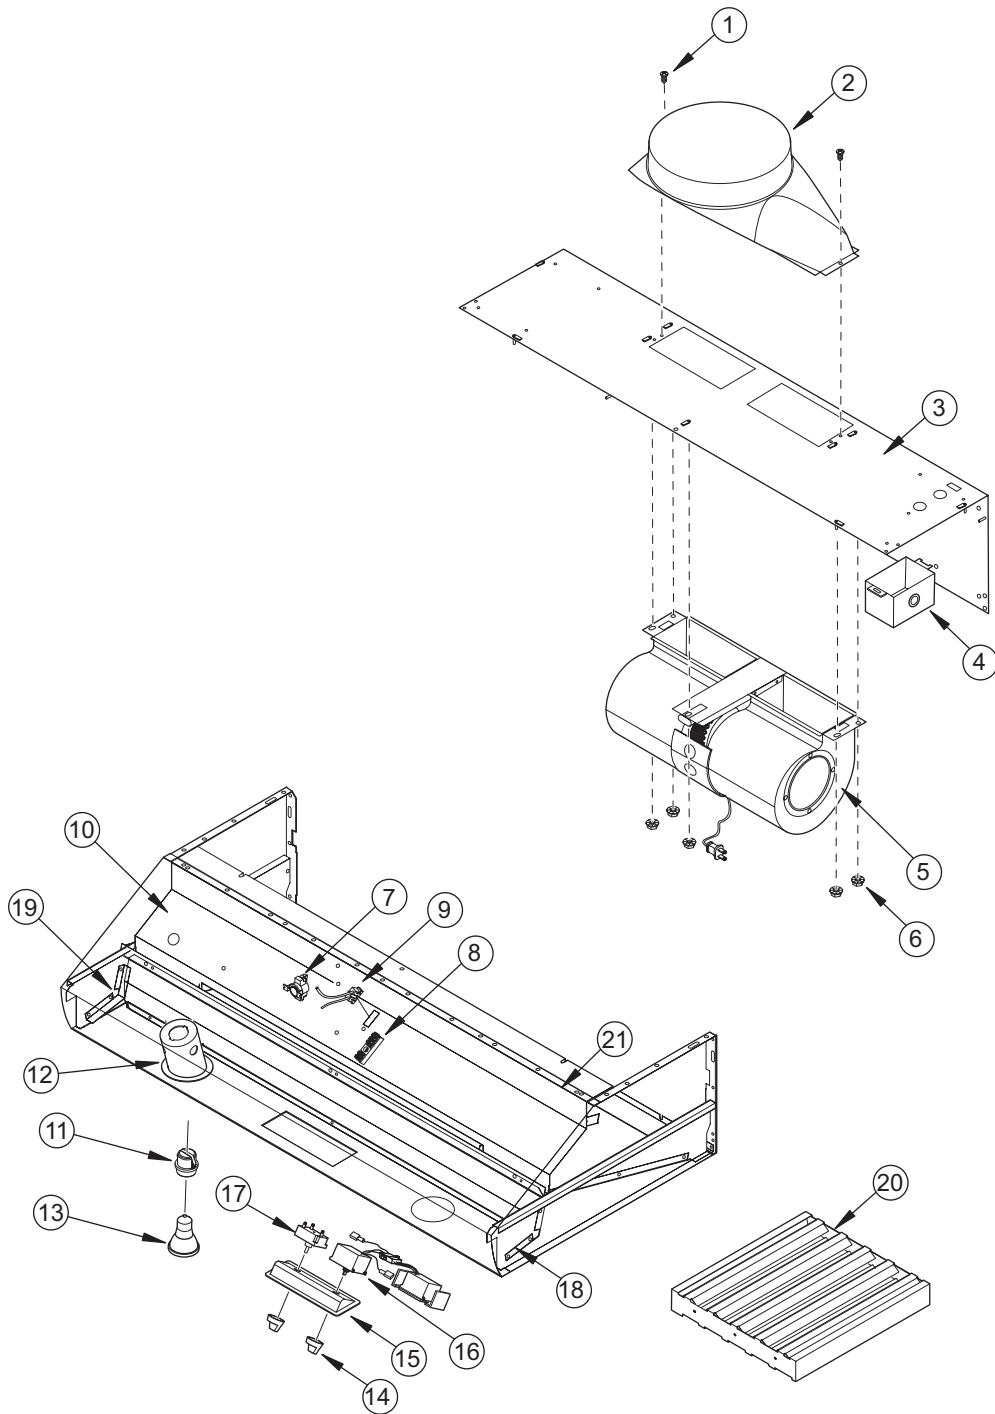

----- Manual continues below -----

MODEL W302210I, W362210I, W362210, W422210, W482210 PART LIST

<u>Ref #</u>	<u>Part #</u>	<u>Description</u>	<u>Ref #</u>	<u>Part #</u>	<u>Description</u>
1	805317	Screw, #8 X 1/2 Pan HD. Phil. S/M (2)	10	N/A	Top Partition (30",36",42",48")
2	805482	17 3/4" X 7 1/2" To 10" Rnd Trans.	11	805325	Light Socket, Ceramic (*)
3	805355	Removable Back Panel 30"	12	805326	Light Holder (*)
	805356	Removable Back Panel 36"	13	805327	Halogen Light, 50 Par. 20/Cap (*)
	805361	Removable Back Panel 42"	14	805328	Knob, Switch Control (2)
	805362	Removable Back Panel 48"	15	805329	2-Hole Bezel, Switch
4	805346	Electrical J-Box	16	805330	Fan Speed Control
5	805347	600 CFM Blower	17	805331	Light Switch Control #83
	<i>(Included w/W302210I & W362210I only)</i>		18	N/A	Inner Wall (Left & Right)
6	805320	Nut, 10-24 Hex Flange Lock (4)	19	N/A	Side Bracket
7	805323	Thermostat, Hi-Temp. Sensor	20	805354	Baffle Filter, 13-1/2 X 12-7/8 (*)
8	805324	Electrical terminal Block	21	N/A	Liner
9	805335	2-Hole Electrical Outlet (See SN Breaks)			
	805342	3-Hole electrical Outlet (See SN Breaks)			

NOTES:

- (*) (2) 30", 36", 42" wide
- (3) 48" wide

MODEL W302210I, W362210I, W362210, W422210, W482210 EXPLODED VIEW

NOTE: 600 CFM internal blower included with models W302210I & W362210I only.
Internal blower not included with models W362210, W422210, W482210, must use remote blower (not included).