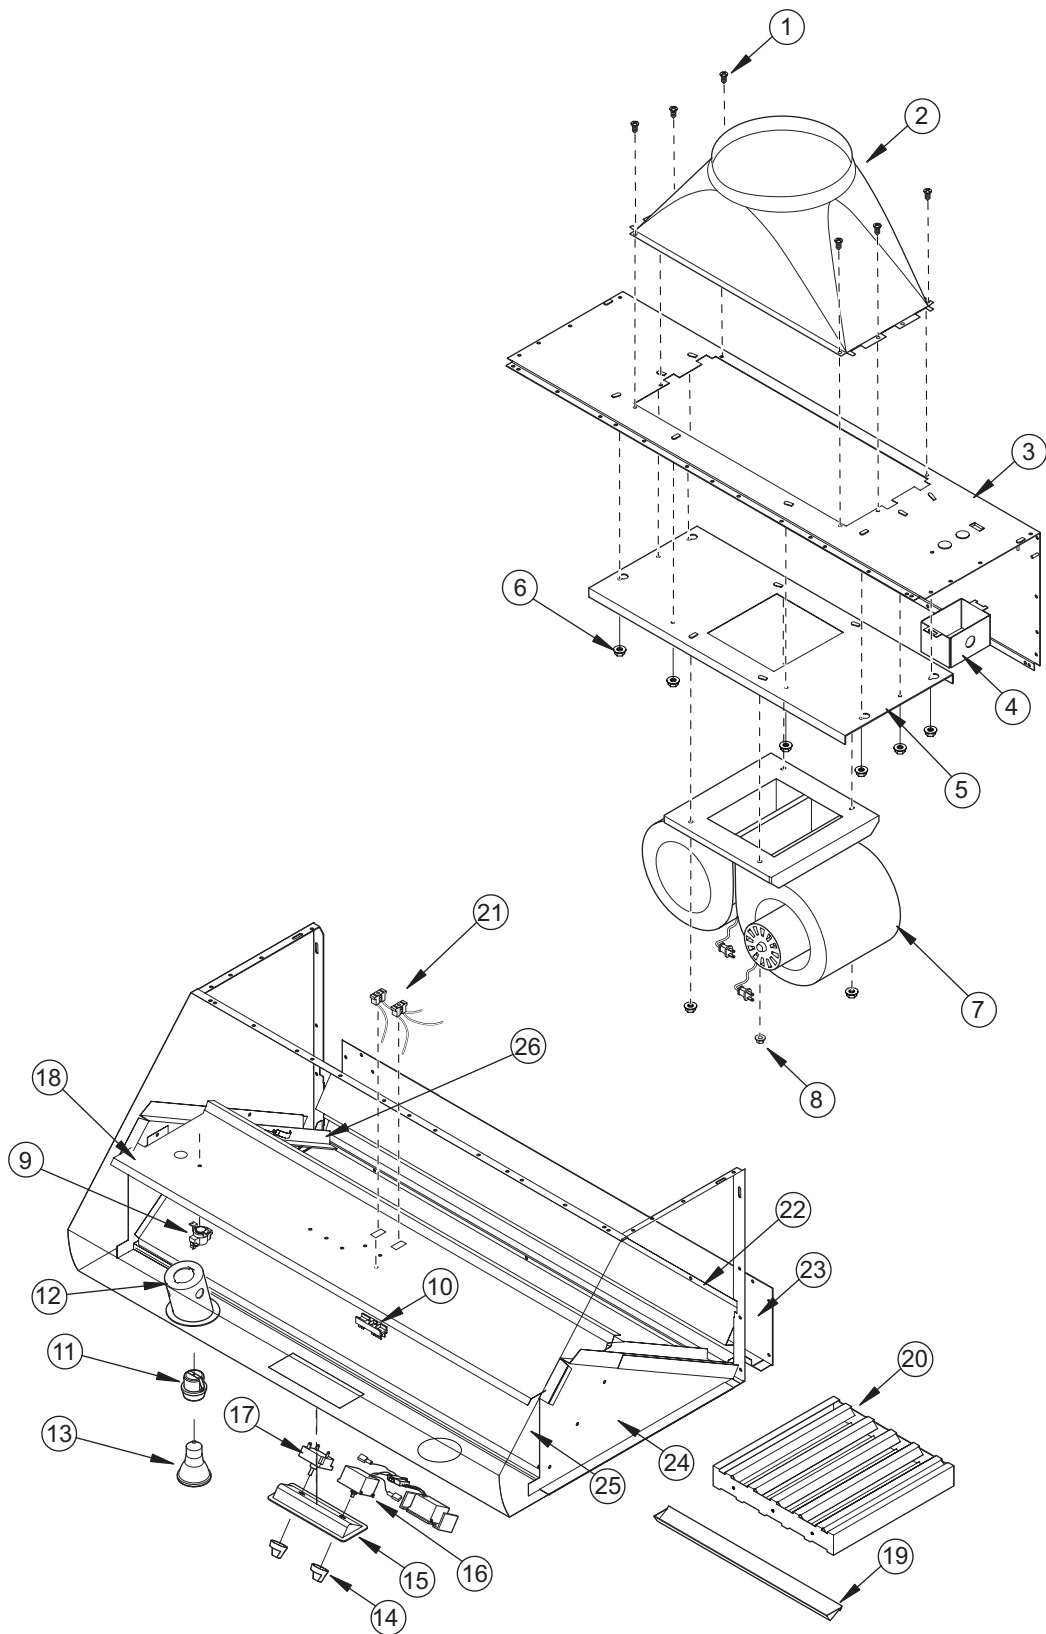

MODEL W302418, W362418, W422418 PART LIST

<u>Ref #</u>	<u>Part #</u>	<u>Description</u>	<u>Ref #</u>	<u>Part #</u>	<u>Description</u>
1	805317	Screw, #8 X 1/2 Pan HD. Phil. S/M (6)	14	805328	Knob, Switch Control
2	805345	21 1/4" X 8 1/2" To 10" Rnd Trans.	15	805329	2-Hole Bezel, Switch
3	805392	Removable Back Panel 30"	16	805330	Fan Speed Control
	805393	Removable Back Panel 36"	17	805331	Light Switch Control #83
	805394	Removable Back Panel 42"	18	N/A	Top Partition (30",36",42",48")
4	805346	Electrical J-Box	19	805406	Grease Cup 30" Hood (22.832)
5	806336	Mounting Plate (included with 805086)		805490	Grease Cup 36"-42" Hood (16.885) (2)
6	805320	Nut, 10-24 Hex Flange Lock (8)	20	805334	Baffle Filter, 11-7/8" X 11-7/8" (**)
7	805086	900 CFM Blower (***)	21	805335	2-Hole Electrical Outlet (See SN Breaks)
8	805339	Nut, 1/4-20 Hex Flange Lock		805342	3-Hole electrical Outlet (See SN Breaks)
9	805323	Thermostat, Hi-Temp. Sensor	22	N/A	Lower Shroud (30", 36" 42")
10	805324	Electrical Terminal Block	23	N/A	Bottom Track (30", 36" 42")
11	805325	Light Socket, Ceramic (*)	24	N/A	Inner Side (Left & Right)
12	805326	Light Holder (*)	25	N/A	Front Cover (30", 36" 42")
13	805327	Halogen Light, 50 Par. 20/Cap (*)	26	806339	Runner, 30" Wallhood (2)
				806340	Runner, 42", 54", 66" Wallhoods (2) (36" Does Not Use Runners)

NOTES:

(*) (2) 30", 36", 42" wide

(**) (2) 30" wide
(3) 36", 42" wide

(***) Not Included with Hood (Sold Separately)

MODEL W302418, W362418, W422418 EXPLODED VIEW

NOTE: Can use 900 CFM internal blower with these models (not included), or remote blower (not included).