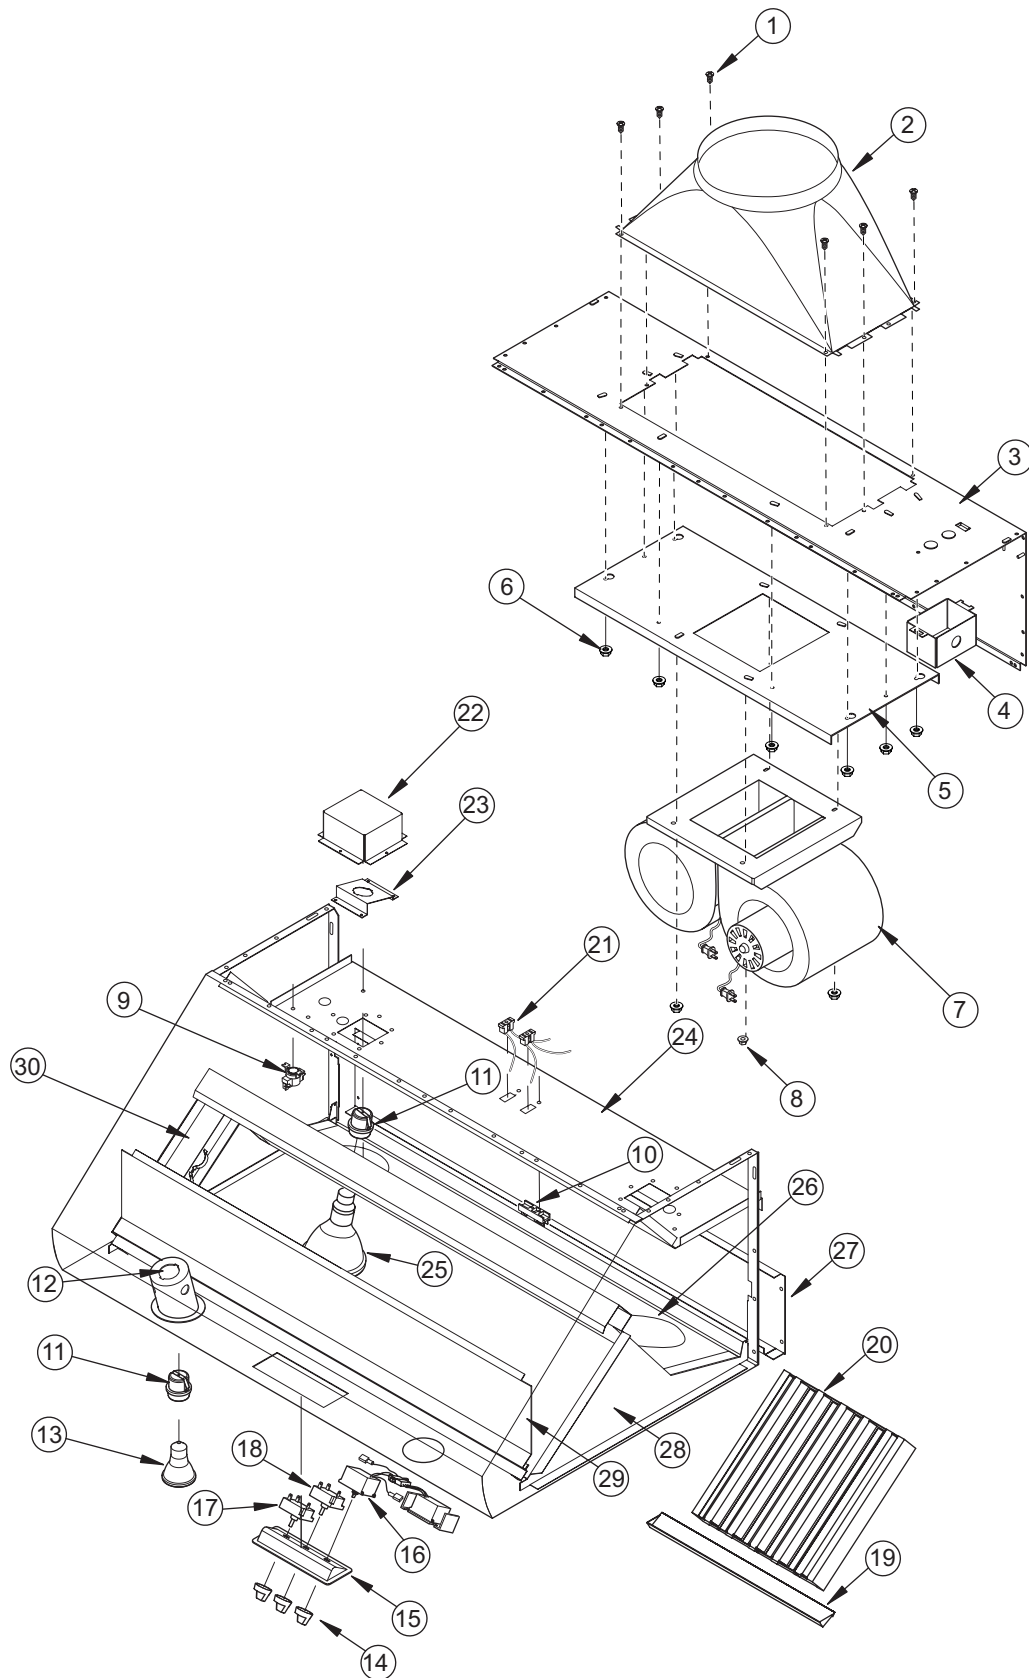

----- Manual continues below -----

MODEL W302718, W362718, W422718 PART LIST

<u>Ref #</u>	<u>Part #</u>	<u>Description</u>	<u>Ref #</u>	<u>Part #</u>	<u>Description</u>
1	805317	Screw, #8 X 1/2 Pan HD. Phil. S/M (6)	17	805331	Light Switch Control #83
2	805345	21-1/4" X 8 -1/2" To 10" Rnd Trans.	18	805332	Heat Lamp Switch Control #82
3	805429	Removable Back Panel 30"	19	805406	Grease Cup 30" Hood (22.832) (1)
	805430	Removable Back Panel 36"		805490	Grease Cup 36"-42" Hood (16.885) (2)
	805431	Removable Back Panel 42"	20	805334	Baffle Filter, 11-7/8" X 11-7/8" (***)
4	805346	Electrical J-Box	21	805335	2-Hole Electrical Outlet (See SN Breaks)
5	806333	Mounting Plate (included with 805086)		805342	3-Hole electrical Outlet (See SN Breaks)
6	805320	Nut, 10-24 Hex Flange Lock (8)	22	805436	Heat Lamp Bracket Cover (2)
7	805086	900 CFM Blower (****)	23	805437	Heat Lamp Bracket (2)
8	805339	Nut, 1/4-20 Hex Flange Lock	24	N/A	Heat Mount (30", 36", 42")
9	805323	Thermostat, Hi-Temp. Sensor	25	805344	Heat Lamp (2)
10	805324	Electrical Terminal Block	26	N/A	Heat Lamp Cover (30", 36", 42")
11	805325	Light Socket, Ceramic (*)	27	N/A	Bottom Track (30", 36" 42")
12	805326	Light Holder (**)	28	N/A	Inner Side (Left & Right)
13	805327	Halogen Light, 50 Par. 20/Cap (**)	29	N/A	Lower Shroud (30", 36", 42")
14	805328	Knob, Switch Control (3)	30	806339	Runner, Wall Hood 30" (2)
15	805341	3-Hole Bezel, Switch		806340	Runner, Wallhood (42", 54" ,66")
16	805330	Fan Speed Control			(36" Does Not Use Runners)

NOTES:

(*) (4) 30", 36", 42", 48", 54" wide
 (5) 60", 66" wide

(**) (2) 30", 36", 42", 48", 54" wide
 (3) 60", 66" wide

(***) (2) 30" wide, (3) 36", 42" wide
 (4) 48", 54"
 (5) 60", 66" wide

(****) Not Included with Hood (Sold Separately)

MODEL W302718, W362718, W422718 EXPLODED VIEW

NOTE: Can use 900 CFM internal blower with these models (not included), or remote blower (not included).