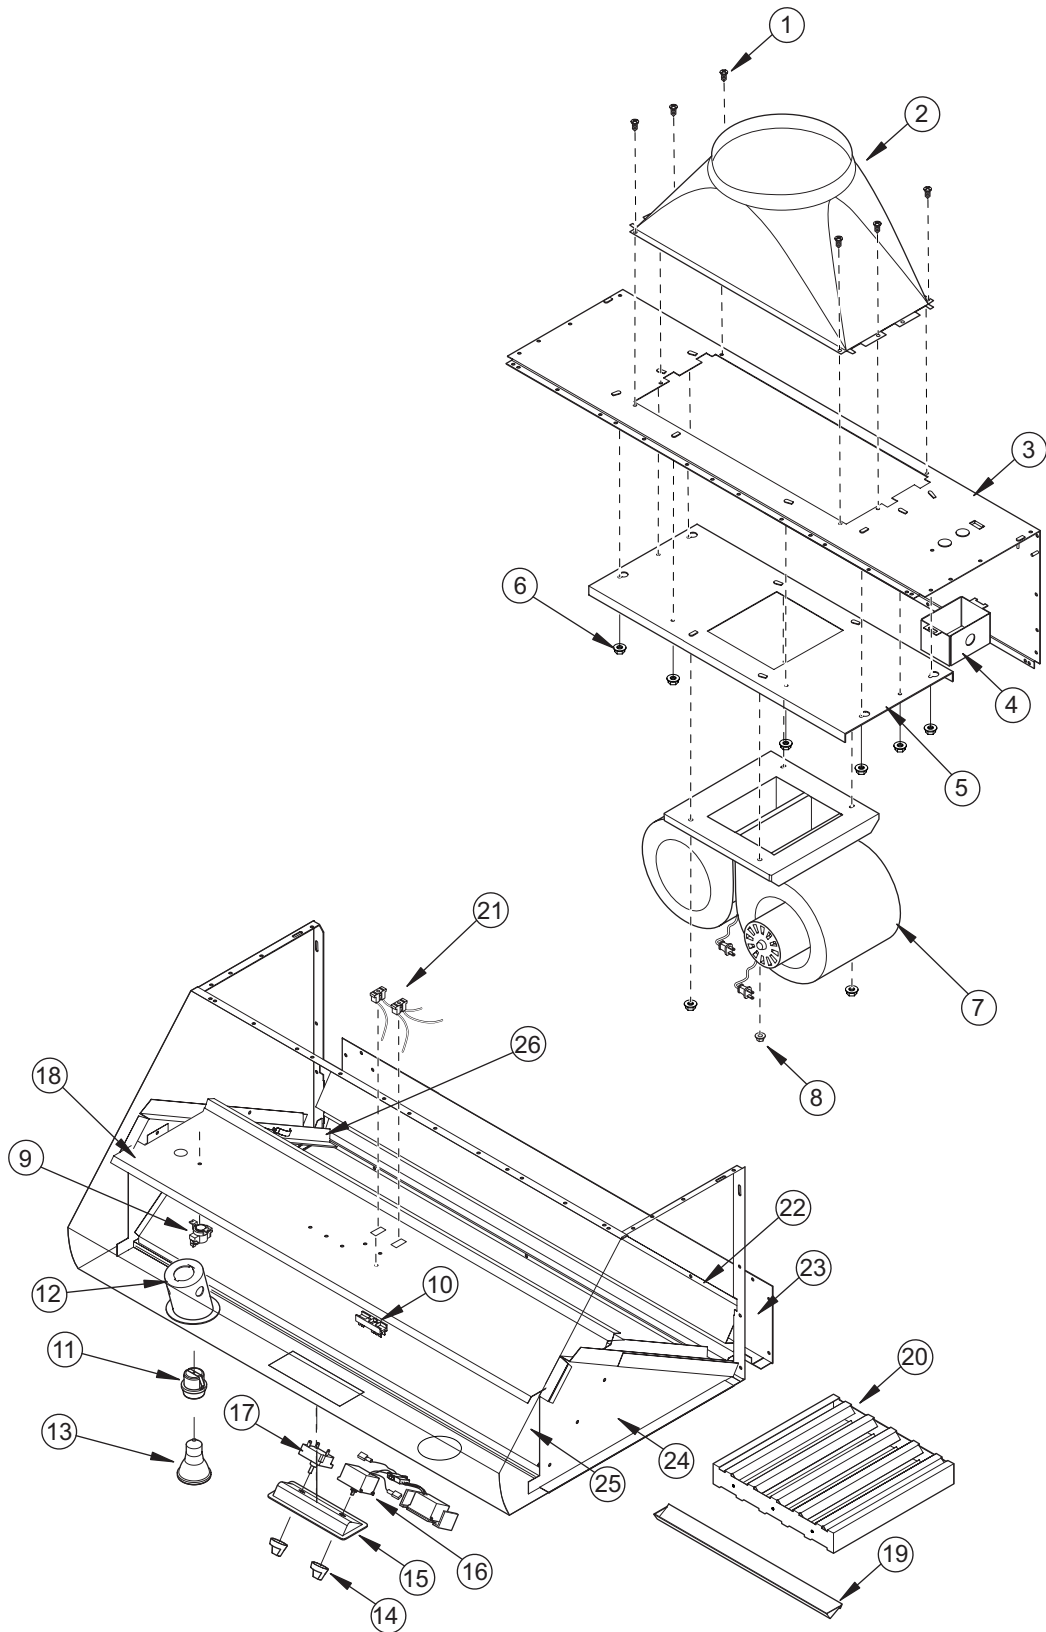

----- Manual continues below -----

MODEL W302418, W362418, W422418 PART LIST

<u>Ref #</u>	<u>Part #</u>	<u>Description</u>	<u>Ref #</u>	<u>Part #</u>	<u>Description</u>
1	805317	Screw, #8 X 1/2 Pan HD. Phil. S/M (6)	14	805328	Knob, Switch Control
2	805345	21 1/4" X 8 1/2" To 10" Rnd Trans.	15	805329	2-Hole Bezel, Switch
3	805392	Removable Back Panel 30"	16	805330	Fan Speed Control
	805393	Removable Back Panel 36"	17	805331	Light Switch Control #83
	805394	Removable Back Panel 42"	18	N/A	Top Partition (30",36",42",48")
4	805346	Electrical J-Box	19	805406	Grease Cup 30" Hood (22.832)
5	806336	Mounting Plate (included with 805086)		805490	Grease Cup 36"-42" Hood (16.885) (2)
6	805320	Nut, 10-24 Hex Flange Lock (8)	20	805334	Baffle Filter, 11-7/8" X 11-7/8" (**)
7	805086	900 CFM Blower (***)	21	805335	2-Hole Electrical Outlet (See SN Breaks)
8	805339	Nut, 1/4-20 Hex Flange Lock		805342	3-Hole electrical Outlet (See SN Breaks)
9	805323	Thermostat, Hi-Temp. Sensor	22	N/A	Lower Shroud (30", 36" 42")
10	805324	Electrical Terminal Block	23	N/A	Bottom Track (30", 36" 42")
11	805325	Light Socket, Ceramic (*)	24	N/A	Inner Side (Left & Right)
12	805326	Light Holder (*)	25	N/A	Front Cover (30", 36" 42")
13	805327	Halogen Light, 50 Par. 20/Cap (*)	26	806339	Runner, 30" Wallhood (2)
				806340	Runner, 42", 54", 66" Wallhoods (2) (36" Does Not Use Runners)

NOTES:

(*) (2) 30", 36", 42" wide

(**) (2) 30" wide
(3) 36", 42" wide

(***) Not Included with Hood (Sold Separately)

MODEL W302418, W362418, W422418 EXPLODED VIEW

NOTE: Can use 900 CFM internal blower with these models (not included), or remote blower (not included).