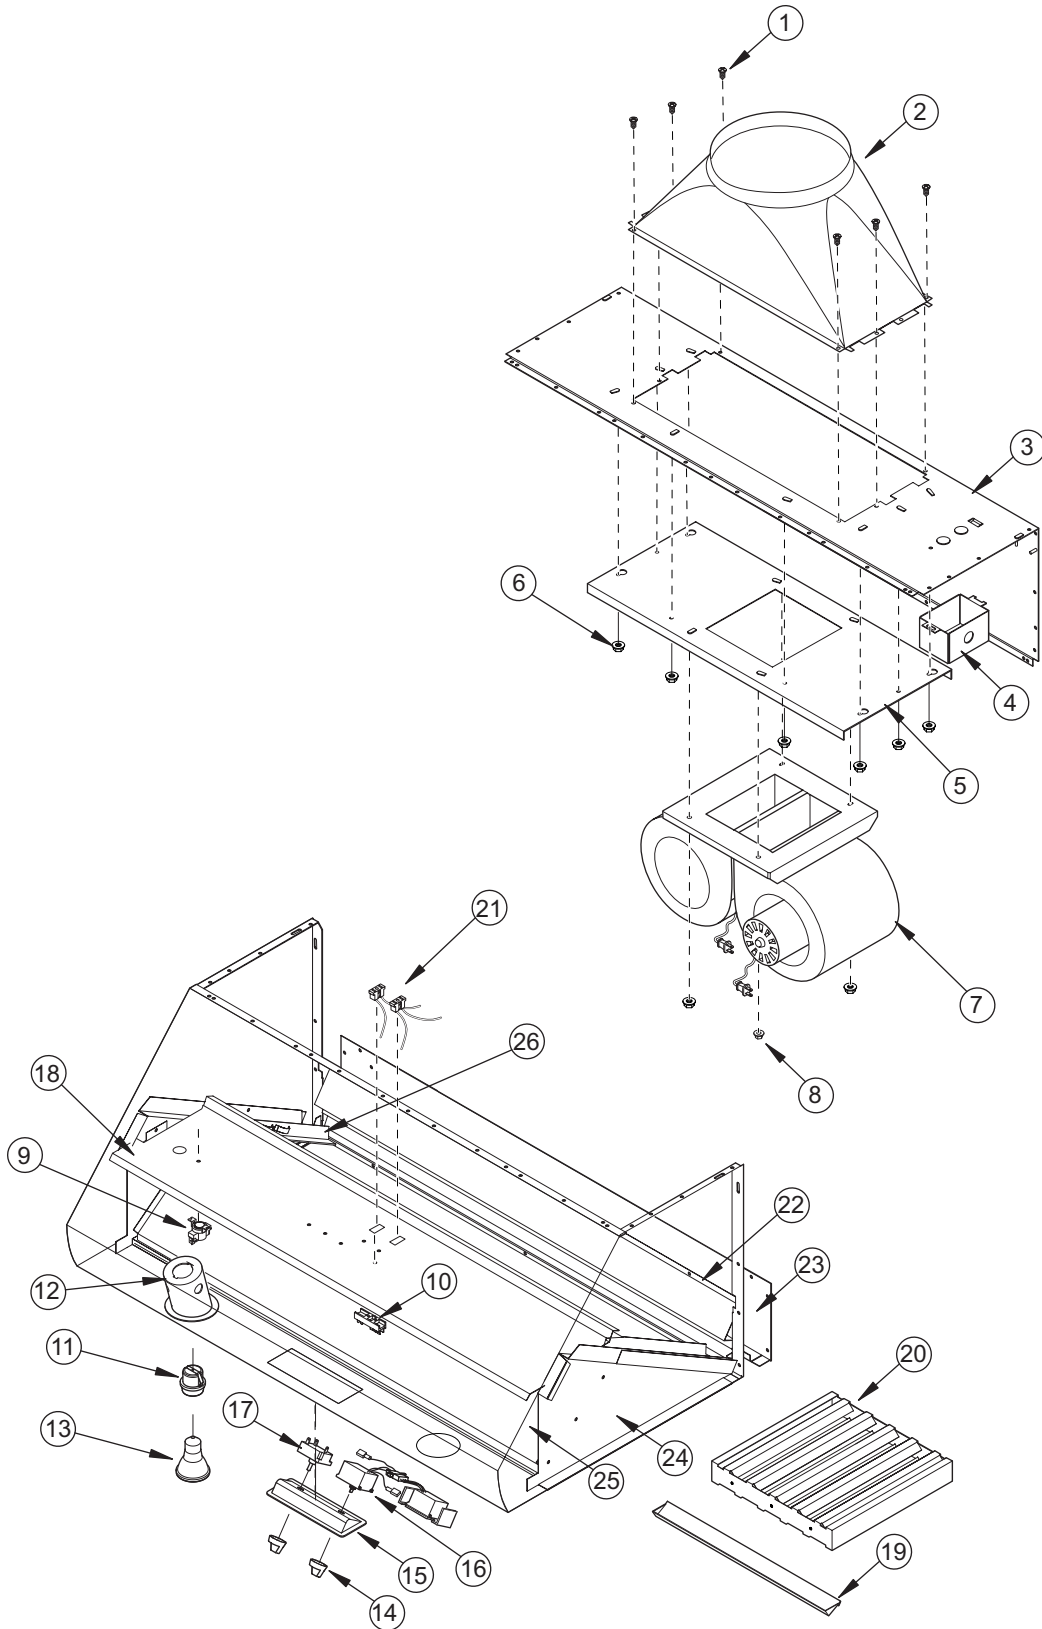

MODEL W302418, W362418, W422418 PART LIST

<u>Ref #</u>	<u>Part #</u>	<u>Description</u>	<u>Ref #</u>	<u>Part #</u>	<u>Description</u>
1	805317	Screw, #8 X 1/2 Pan HD. Phil. S/M (6)	14	805328	Knob, Switch Control
2	805345	21 1/4" X 8 1/2" To 10" Rnd Trans.	15	805329	2-Hole Bezel, Switch
3	805392	Removable Back Panel 30"	16	805330	Fan Speed Control
	805393	Removable Back Panel 36"	17	805331	Light Switch Control #83
	805394	Removable Back Panel 42"	18	N/A	Top Partition (30", 36", 42", 48")
4	805346	Electrical J-Box	19	805406	Grease Cup 30" Hood (22.832)
5	806336	Mounting Plate (included with 805086)		805490	Grease Cup 36"-42" Hood (16.885) (2)
6	805320	Nut, 10-24 Hex Flange Lock (8)	20	805334	Baffle Filter, 11-7/8" X 11-7/8" (**)
7	805086	900 CFM Blower (***)	21	805335	2-Hole Electrical Outlet (See SN Breaks)
8	805339	Nut, 1/4-20 Hex Flange Lock		805342	3-Hole electrical Outlet (See SN Breaks)
9	805323	Thermostat, Hi-Temp. Sensor	22	N/A	Lower Shroud (30", 36" 42")
10	805324	Electrical Terminal Block	23	N/A	Bottom Track (30", 36" 42")
11	805325	Light Socket, Ceramic (*)	24	N/A	Inner Side (Left & Right)
12	805326	Light Holder (*)	25	N/A	Front Cover (30", 36" 42")
13	805327	Halogen Light, 50 Par. 20/Cap (*)	26	806339	Runner, 30" Wallhood (2)
				806340	Runner, 42", 54", 66" Wallhoods (2) (36" Does Not Use Runners)

NOTES:

(*) (2) 30", 36", 42" wide

(**) (2) 30" wide
(3) 36", 42" wide

(***) Not Included with Hood (Sold Separately)

MODEL W302418, W362418, W422418 EXPLODED VIEW

NOTE: Can use 900 CFM internal blower with these models (not included), or remote blower (not included).