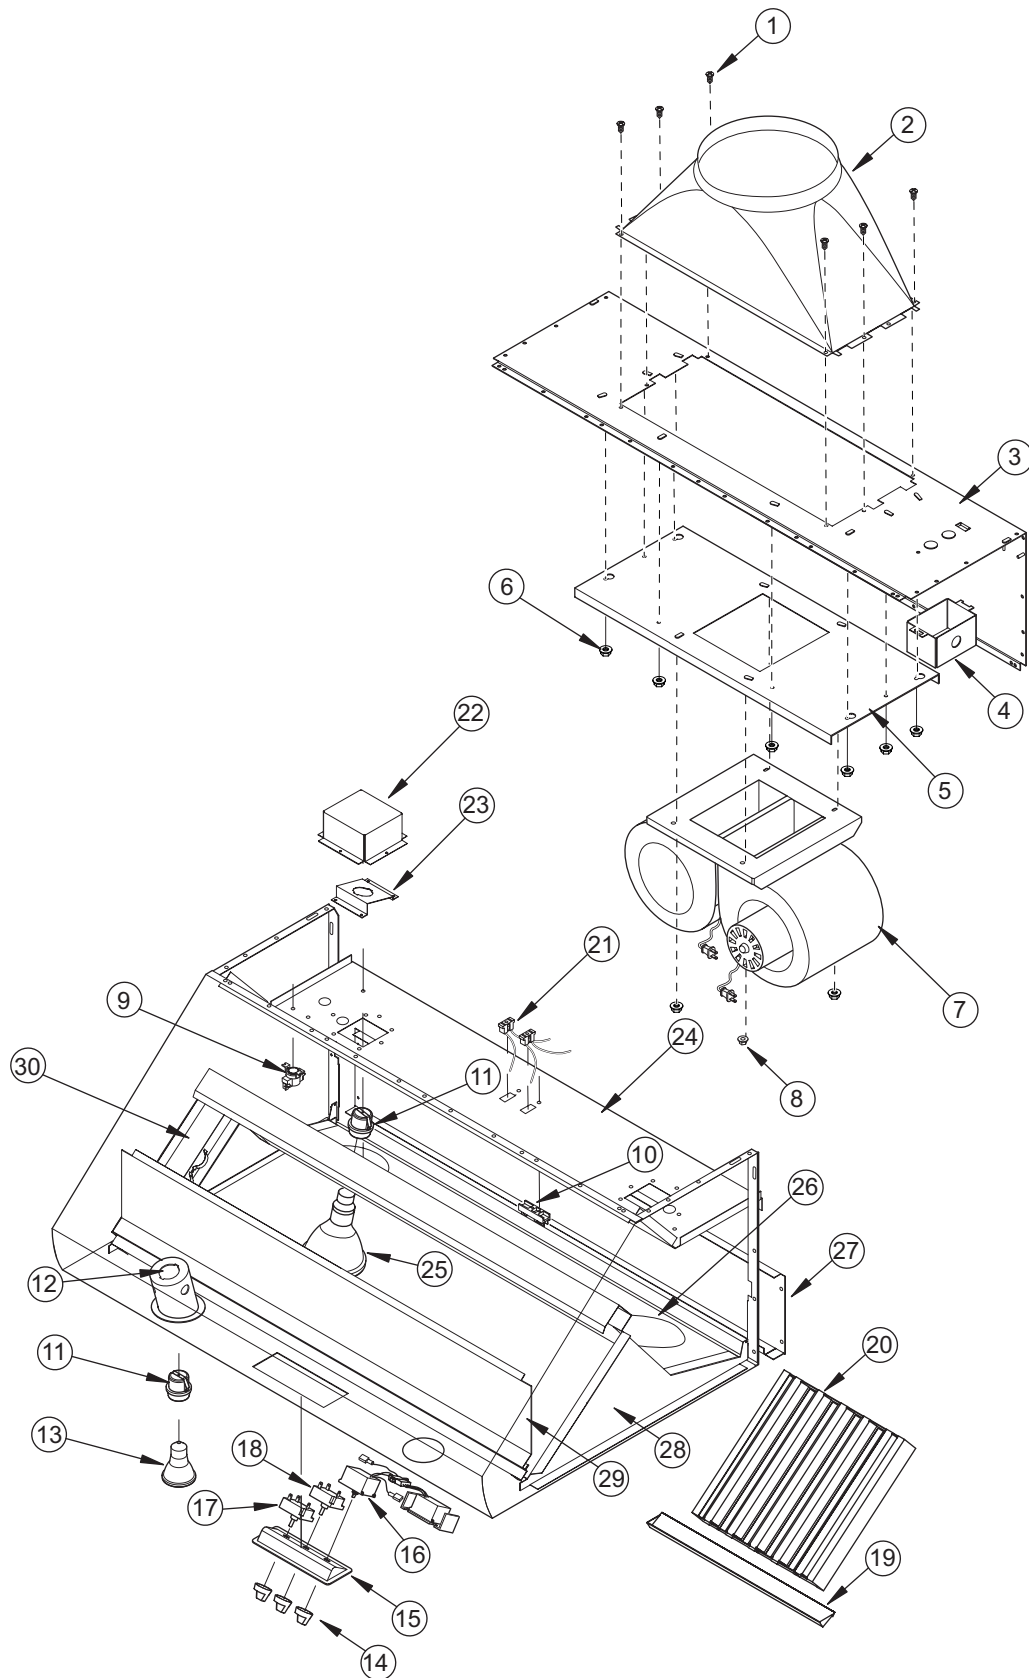

MODEL W302718, W362718, W422718 PART LIST

<u>Ref #</u>	<u>Part #</u>	<u>Description</u>	<u>Ref #</u>	<u>Part #</u>	<u>Description</u>
1	805317	Screw, #8 X 1/2 Pan HD. Phil. S/M (6)	17	805331	Light Switch Control #83
2	805345	21-1/4" X 8 -1/2" To 10" Rnd Trans.	18	805332	Heat Lamp Switch Control #82
3	805429	Removable Back Panel 30"	19	805406	Grease Cup 30" Hood (22.832) (1)
	805430	Removable Back Panel 36"		805490	Grease Cup 36"-42" Hood (16.885) (2)
	805431	Removable Back Panel 42"	20	805334	Baffle Filter, 11-7/8" X 11-7/8" (***)
4	805346	Electrical J-Box	21	805335	2-Hole Electrical Outlet (See SN Breaks)
5	806333	Mounting Plate (included with 805086)		805342	3-Hole electrical Outlet (See SN Breaks)
6	805320	Nut, 10-24 Hex Flange Lock (8)	22	805436	Heat Lamp Bracket Cover (2)
7	805086	900 CFM Blower (****)	23	805437	Heat Lamp Bracket (2)
8	805339	Nut, 1/4-20 Hex Flange Lock	24	N/A	Heat Mount (30", 36", 42")
9	805323	Thermostat, Hi-Temp. Sensor	25	805344	Heat Lamp (2)
10	805324	Electrical Terminal Block	26	N/A	Heat Lamp Cover (30", 36", 42")
11	805325	Light Socket, Ceramic (*)	27	N/A	Bottom Track (30", 36" 42")
12	805326	Light Holder (**)	28	N/A	Inner Side (Left & Right)
13	805327	Halogen Light, 50 Par. 20/Cap (**)	29	N/A	Lower Shroud (30", 36", 42")
14	805328	Knob, Switch Control (3)	30	806339	Runner, Wall Hood 30" (2)
15	805341	3-Hole Bezel, Switch		806340	Runner, Wallhood (42", 54", 66")
16	805330	Fan Speed Control			(36" Does Not Use Runners)

NOTES:

(*) (4) 30", 36", 42", 48", 54" wide
(5) 60", 66" wide

(**) (2) 30", 36", 42", 48", 54" wide
(3) 60", 66" wide

(***) (2) 30" wide, (3) 36", 42" wide
(4) 48", 54"
(5) 60", 66" wide

(****) Not Included with Hood (Sold Separately)

MODEL W302718, W362718, W422718 EXPLODED VIEW

NOTE: Can use 900 CFM internal blower with these models (not included), or remote blower (not included).