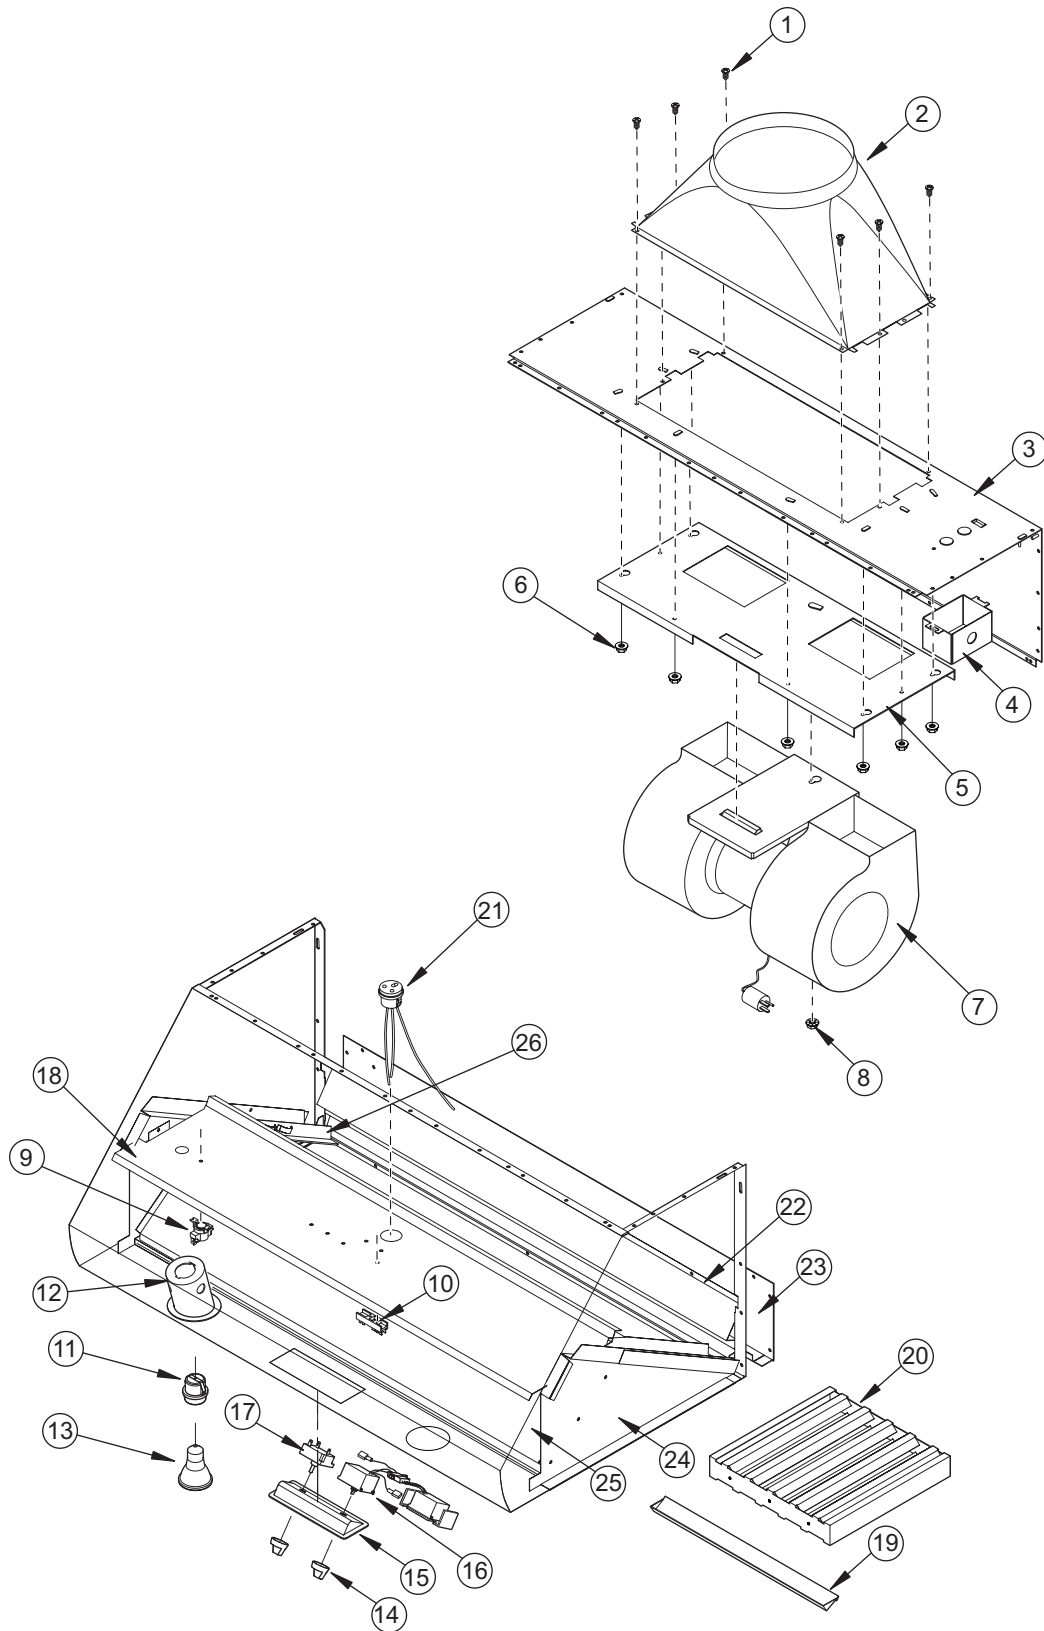

MODEL W482418, W542418, W602418, W662418 PART LIST

<u>Ref #</u>	<u>Part #</u>	<u>Description</u>	<u>Ref #</u>	<u>Part #</u>	<u>Description</u>
1	805317	Screw, #8 X 1/2 Pan HD. Phil. S/M (6)	13	805327	Halogen Light, 50 Par. 20/Cap (*)
2	805345	21-1/4" X 8 -1/2" To 10" Rnd Trans.	14	805328	Knob, Switch Control (2)
3	805395	Removable Back Panel 48"	15	805329	2-Hole Bezel, Switch
	805396	Removable Back Panel 54"	16	805330	Fan Speed Control
	805397	Removable Back Panel 60"	17	805331	Light Switch Control #83
	805398	Removable Back Panel 66"	18	N/A	Top Partition
4	805346	Electrical J-Box	19	805406	Grease Cup 48"-54" Hood (22.832) (2)
5	806337	Mount. Plate, WBLOWER120INT (included with 804702)		805488	Grease Cup 60"-66" Hood (19.186) (3)
6	805320	Nut, 10-24 Hex Flange Lock (8)	20	805334	Baffle Filter, 11-7/8" X 11-7/8" (**)
7	804702	1200 CFM Blower (***)	21	805342	3-Hole Electrical Outlet
8	805339	Nut, 1/4-20 Hex Flange Lock	22	N/A	Lower Shroud
9	805323	Thermostat, Hi-Temp. Sensor	23	N/A	Bottom Track
10	805324	Electrical Terminal Block	24	N/A	Inner Side (Left & Right)
11	805325	Light Socket, Ceramic (*)	25	N/A	Front Cover
12	805326	Light Holder (*)	26	806340	Runner, 42", 54", 66", Wallhood (2) (48" & 60" Do Not Use Runners)

NOTES:

(*) (2) 48", 54"
(3) 60", 66"

(**) (4) 48", 54"
(5) 60", 66" wide

(***) Not Included with Hood (Sold Separately)

MODEL W482418, W542418, W602418, W662418 EXPLODED VIEW

NOTE: Can use 1200 CFM internal blower with these models (not included), or remote blower (not included).