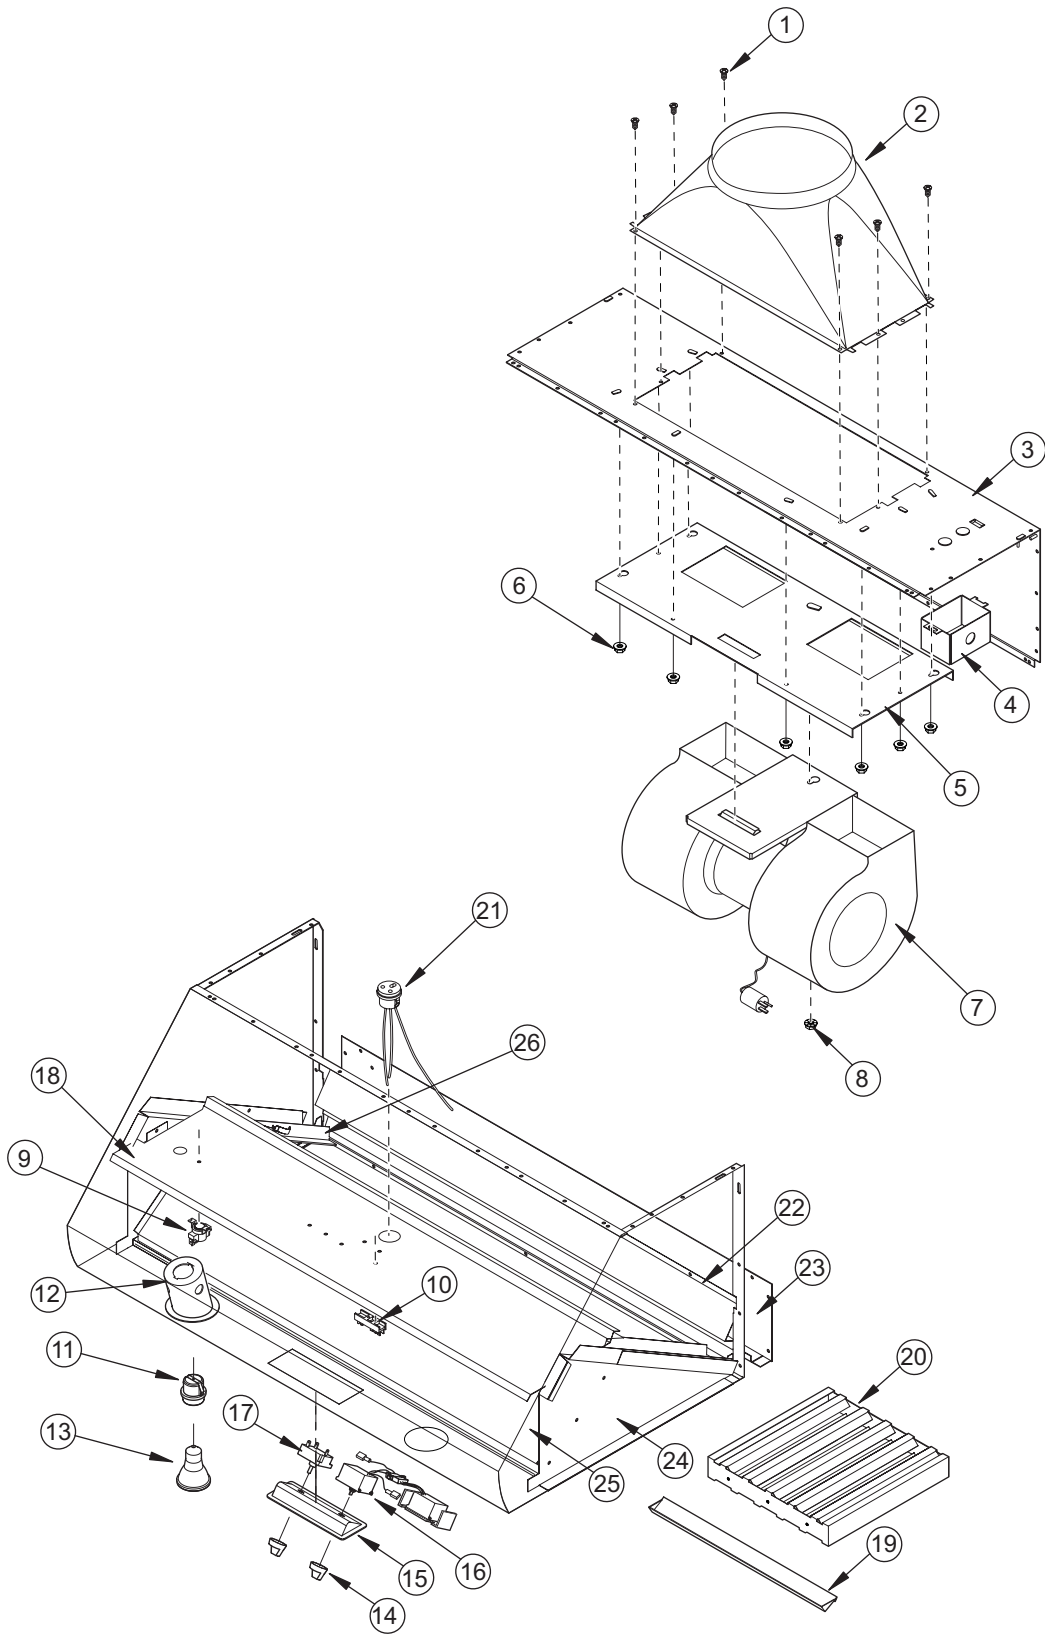

<u>Ref #</u>	<u>Part #</u>	<u>Description</u>	<u>Ref #</u>	<u>Part #</u>	<u>Description</u>
1	805317	Screw, #8 X 1/2 Pan HD. Phil. S/M (6)	13	805327	Halogen Light, 50 Par. 20/Cap ( * )
2	805345	21-1/4" X 8 -1/2" To 10" Rnd Trans.	14	805328	Knob, Switch Control (2)
3	805395	Removable Back Panel 48"	15	805329	2-Hole Bezel, Switch
	805396	Removable Back Panel 54"	16	805330	Fan Speed Control
	805397	Removable Back Panel 60"	17	805331	Light Switch Control #83
	805398	Removable Back Panel 66"	18	N/A	Top Partition
4	805346	Electrical J-Box	19	805406	Grease Cup 48"-54" Hood (22.832) (2)
5	806337	Mount. Plate, WBLOWER120INT (included with 804702)		805488	Grease Cup 60"-66" Hood (19.186) (3)
6	805320	Nut, 10-24 Hex Flange Lock (8)	20	805334	Baffle Filter, 11-7/8" X 11-7/8" ( ** )
7	804702	1200 CFM Blower ( *** )	21	805342	3-Hole Electrical Outlet
8	805339	Nut, 1/4-20 Hex Flange Lock	22	N/A	Lower Shroud
9	805323	Thermostat, Hi-Temp. Sensor	23	N/A	Bottom Track
10	805324	Electrical Terminal Block	24	N/A	Inner Side (Left & Right)
11	805325	Light Socket, Ceramic ( * )	25	N/A	Front Cover
12	805326	Light Holder ( * )	26	806340	Runner, 42", 54", 66", Wallhood (2) (48" & 60" Do Not Use Runners)

**NOTES:**

( \* ) (2) 48", 54"  
(3) 60", 66"

( \*\* ) (4) 48", 54"  
(5) 60", 66" wide

( \*\*\* ) Not Included with Hood (Sold Separately)

**MODEL W482418, W542418, W602418, W662418 EXPLODED VIEW**

**NOTE:** Can use 1200 CFM internal blower with these models (not included), or remote blower (not included).