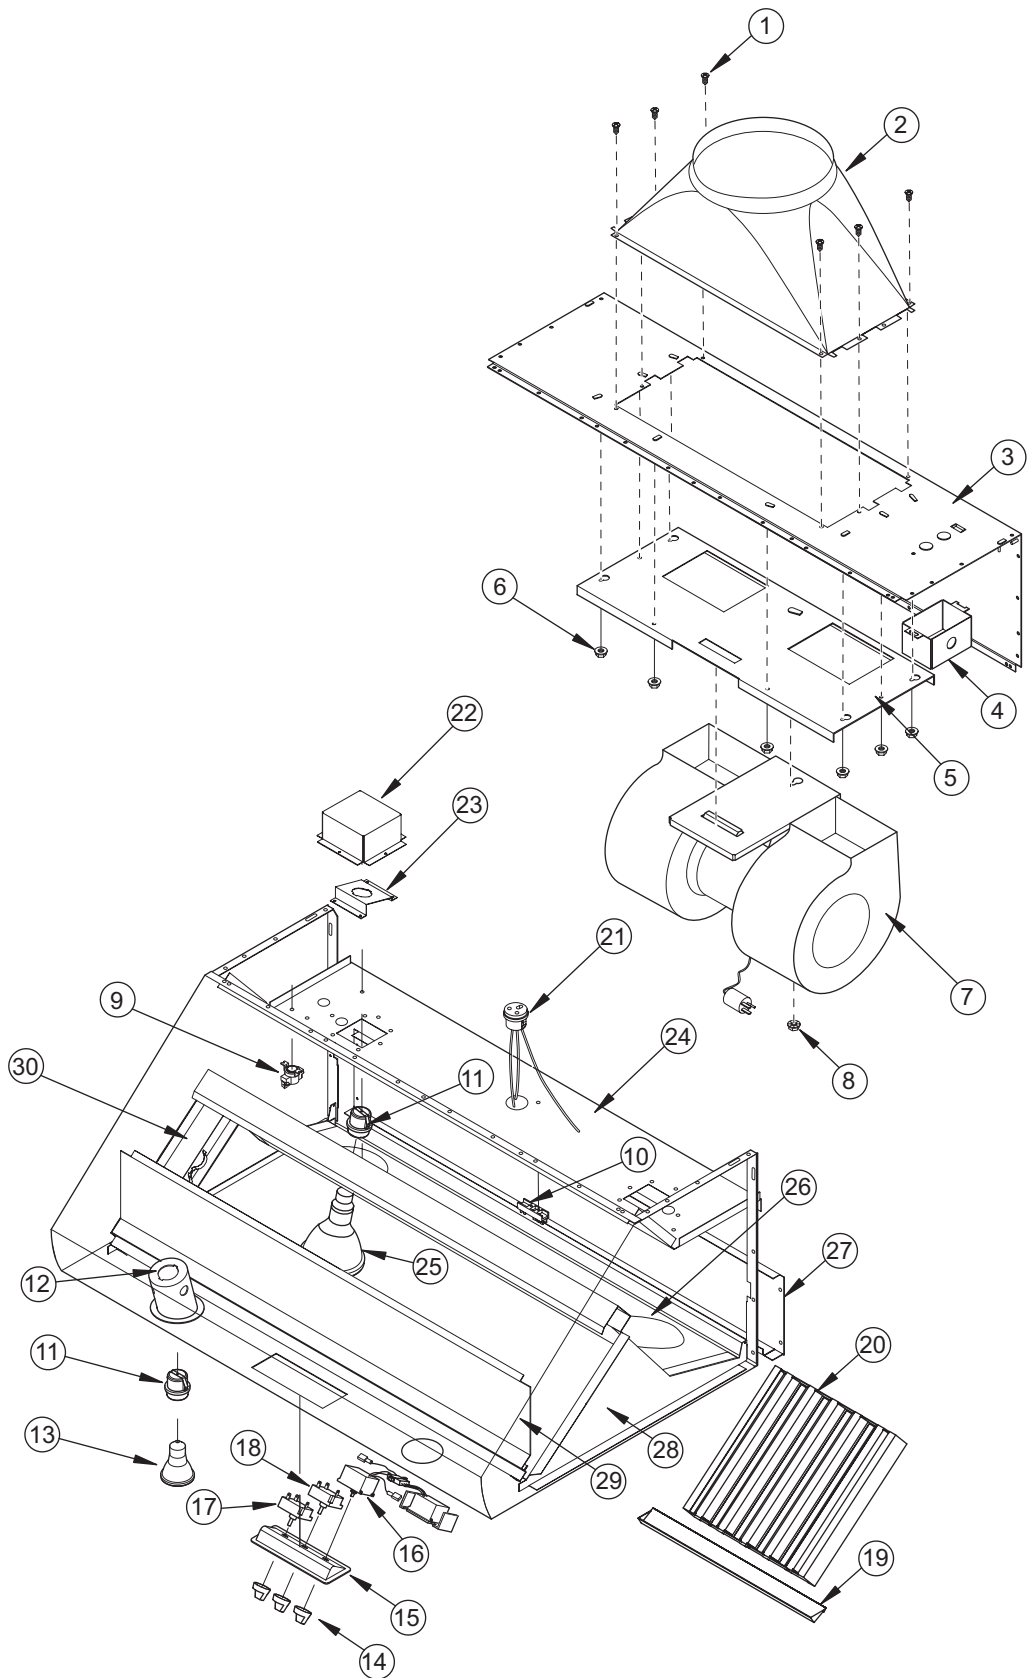

----- Manual continues below -----

MODEL W482718, W542718, W602718, W662718 PART LIST

| <u>Ref #</u> | <u>Part #</u> | <u>Description</u> | <u>Ref #</u> | <u>Part #</u> | <u>Description</u> |
|--------------|---------------|---------------------------------------|--------------|---------------|---|
| 1 | 805317 | Screw, #8 X 1/2 Pan HD. Phil. S/M (6) | 15 | 805341 | 3-Hole Bezel, Switch |
| 2 | 805345 | 21-1/4" X 8 -1/2" To 10" Rnd Trans. | 16 | 805330 | Fan Speed Control |
| 3 | 805432 | Removable Back Panel 48" | 17 | 805331 | Light Switch Control #83 |
| | 805433 | Removable Back Panel 54" | 18 | 805332 | Heat Lamp Switch Control #82 |
| | 805434 | Removable Back Panel 60" | 19 | 805406 | Grease Cup 48"-54" Hood (22.832) (2) |
| | 805435 | Removable Back Panel 66" | | 805488 | Grease Cup 60"-66" Hood (19.186) (3) |
| 4 | 805346 | Electrical J-Box | 20 | 805334 | Baffle Filter, 11-7/8" X 11-7/8" (**) |
| 5 | 806337 | Mount. Plate, WBLOWER120INT (****) | 21 | 805342 | 3-Hole Electrical Outlet |
| 6 | 805320 | Nut, 10-24 Hex Flange Lock (8) | 22 | 805436 | Heat Lamp Bracket Cover (2) |
| 7 | 804702 | 1200 CFM Blower (****) | 23 | 805437 | Heat Lamp Bracket (2) |
| 8 | 805339 | Nut, 1/4-20 Hex Flange Lock | 24 | N/A | Heat Mount |
| 9 | 805323 | Thermostat, Hi-Temp. Sensor | 25 | 805344 | Heat Lamp (2) |
| 10 | 805324 | Electrical Terminal Block | 26 | N/A | Heat Lamp Cover |
| 11 | 805325 | Light Socket, Ceramic (*) | 27 | N/A | Bottom Track (30", 36" 42") |
| 12 | 805326 | Light Holder (**) | 28 | N/A | Inner Side (Left & Right) |
| 13 | 805327 | Halogen Light, 50 Par. 20/Cap (**) | 29 | N/A | Lower Shroud |
| 14 | 805328 | Knob, Switch Control (3) | 30 | 806340 | Runner, 42", 54", 66" Wallhoods (2) |

NOTES:

(*) 5) 48", 54", 60", 66" wide

(**) (3) 48", 54", 60", 66" wide

(***) (4) 48", 54"
(5) 60", 66" wide

(****) Not Included with Hood (Sold Separately)

MODEL W482718, W542718, W602718, W662718 EXPLODED VIEW