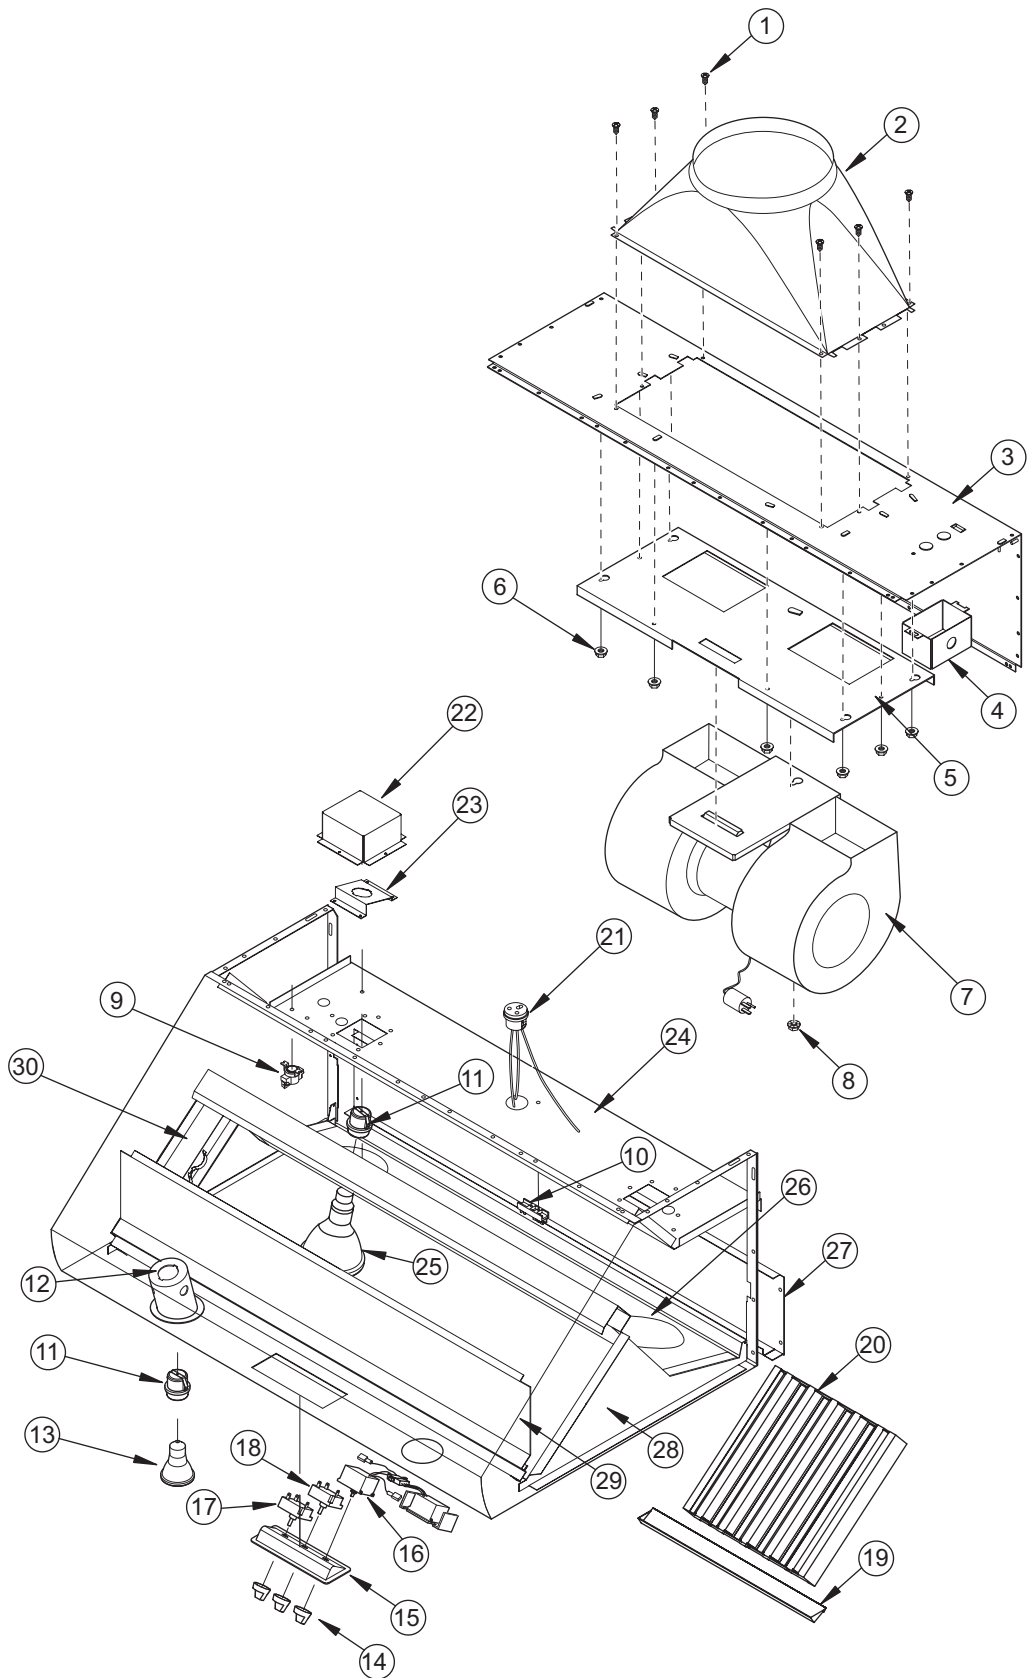

----- Manual continues below -----

MODEL W482718, W542718, W602718, W662718 PART LIST

<u>Ref #</u>	<u>Part #</u>	<u>Description</u>	<u>Ref #</u>	<u>Part #</u>	<u>Description</u>
1	805317	Screw, #8 X 1/2 Pan HD. Phil. S/M (6)	15	805341	3-Hole Bezel, Switch
2	805345	21-1/4" X 8 -1/2" To 10" Rnd Trans.	16	805330	Fan Speed Control
3	805432	Removable Back Panel 48"	17	805331	Light Switch Control #83
	805433	Removable Back Panel 54"	18	805332	Heat Lamp Switch Control #82
	805434	Removable Back Panel 60"	19	805406	Grease Cup 48"-54" Hood (22.832) (2)
	805435	Removable Back Panel 66"		805488	Grease Cup 60"-66" Hood (19.186) (3)
4	805346	Electrical J-Box	20	805334	Baffle Filter, 11-7/8" X 11-7/8" (**)
5	806337	Mount. Plate, WBLOWER120INT (****)	21	805342	3-Hole Electrical Outlet
6	805320	Nut, 10-24 Hex Flange Lock (8)	22	805436	Heat Lamp Bracket Cover (2)
7	804702	1200 CFM Blower (****)	23	805437	Heat Lamp Bracket (2)
8	805339	Nut, 1/4-20 Hex Flange Lock	24	N/A	Heat Mount
9	805323	Thermostat, Hi-Temp. Sensor	25	805344	Heat Lamp (2)
10	805324	Electrical Terminal Block	26	N/A	Heat Lamp Cover
11	805325	Light Socket, Ceramic (*)	27	N/A	Bottom Track (30", 36" 42")
12	805326	Light Holder (**)	28	N/A	Inner Side (Left & Right)
13	805327	Halogen Light, 50 Par. 20/Cap (**)	29	N/A	Lower Shroud
14	805328	Knob, Switch Control (3)	30	806340	Runner, 42", 54", 66" Wallhoods (2)

NOTES:

(*) (5) 48", 54", 60", 66" wide

(**) (3) 48", 54", 60", 66" wide

(***) (4) 48", 54"
(5) 60", 66" wide

(****) Not Included with Hood (Sold Separately)

MODEL W482718, W542718, W602718, W662718 EXPLODED VIEW