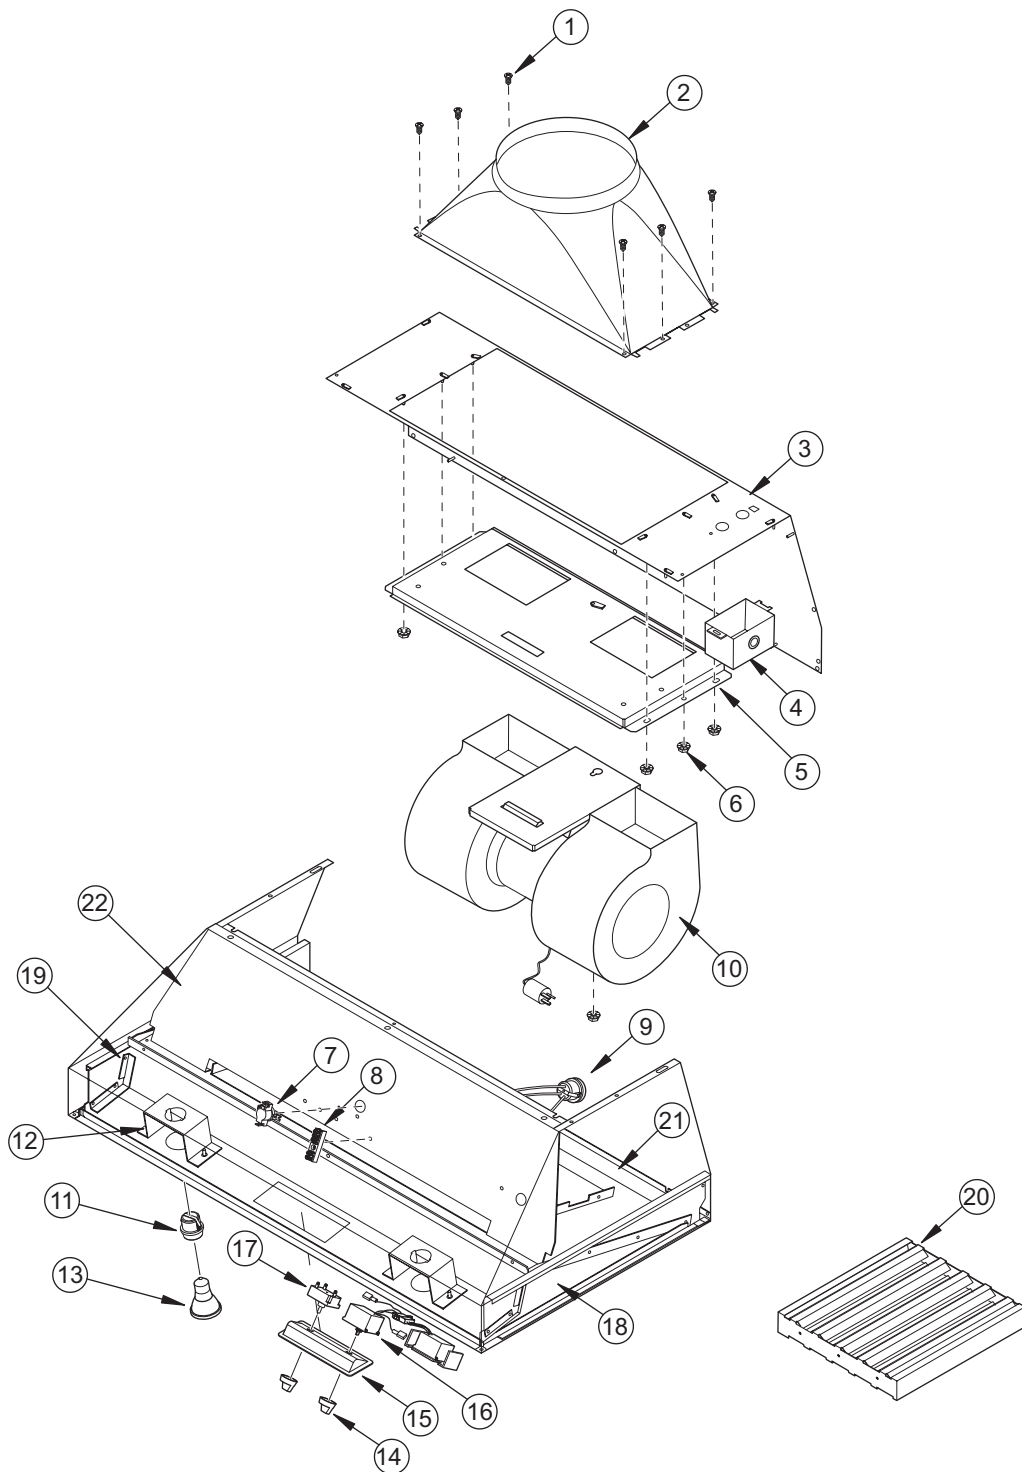

MODEL L342212, L402212, L462212, L522212, L582212 PART LIST

<u>Ref #</u>	<u>Part #</u>	<u>Description</u>	<u>Ref #</u>	<u>Part #</u>	<u>Description</u>
1	805317	Screw, #8 X 1/2 Pan HD. Phil. S/M (6)	10	805087	1200 CFM Blower (***)
2	805345	21-1/4" X 8-1/2" To 10" Rnd. Trans.	11	805325	Light Socket, Ceramic (*)
3	805348	Removable Back Panel, 34"	12	805343	Light Bracket (*)
	805377	Removable Back Panel, 40"	13	805327	Halogen Light, 50 Par. 20/Cap (*)
	805378	Removable Back Panel, 46"	14	805328	Knob, Switch Control (2)
	805379	Removable Back Panel, 52"	15	805329	2-Hole Bezel, Switch
	805380	Removable Back Panel, 58"	16	805330	Fan Speed Control
4	805346	Electrical J-Box	17	805331	Light Switch Control #83
5	N/A	Mounting Plate, 1200 CFM Blower	18	N/A	Inner Wall (Left & Right)
6	805320	Nut, 10-24 Hex Flange Lock (6)	19	N/A	Side Bracket
7	805323	Thermostat, Hi-Temp. Sensor	20	805354	Baffle Filter, SS, 13-1/2" X 12-7/8" (**)
8	805324	Electrical Terminal Block	21	N/A	Liner (28")
9	805342	3-Hole Electrical Outlet	22	N/A	Top Partition (34", 40", 46", 52", 58")

NOTES:

(*) (2) 34", 40", 46" wide
(3) 52", 58" wide

(**) (2) 34", 40" wide
(3) 46", 52" wide
(4) 58" wide

(***) Not Included with Hood (Sold Separately)

MODEL L342212, L402212, L462212, L522212, L582212 EXPLODED VIEW

NOTE: Can use 1200 CFM internal blower with these models (not included), or remote blower (not included).