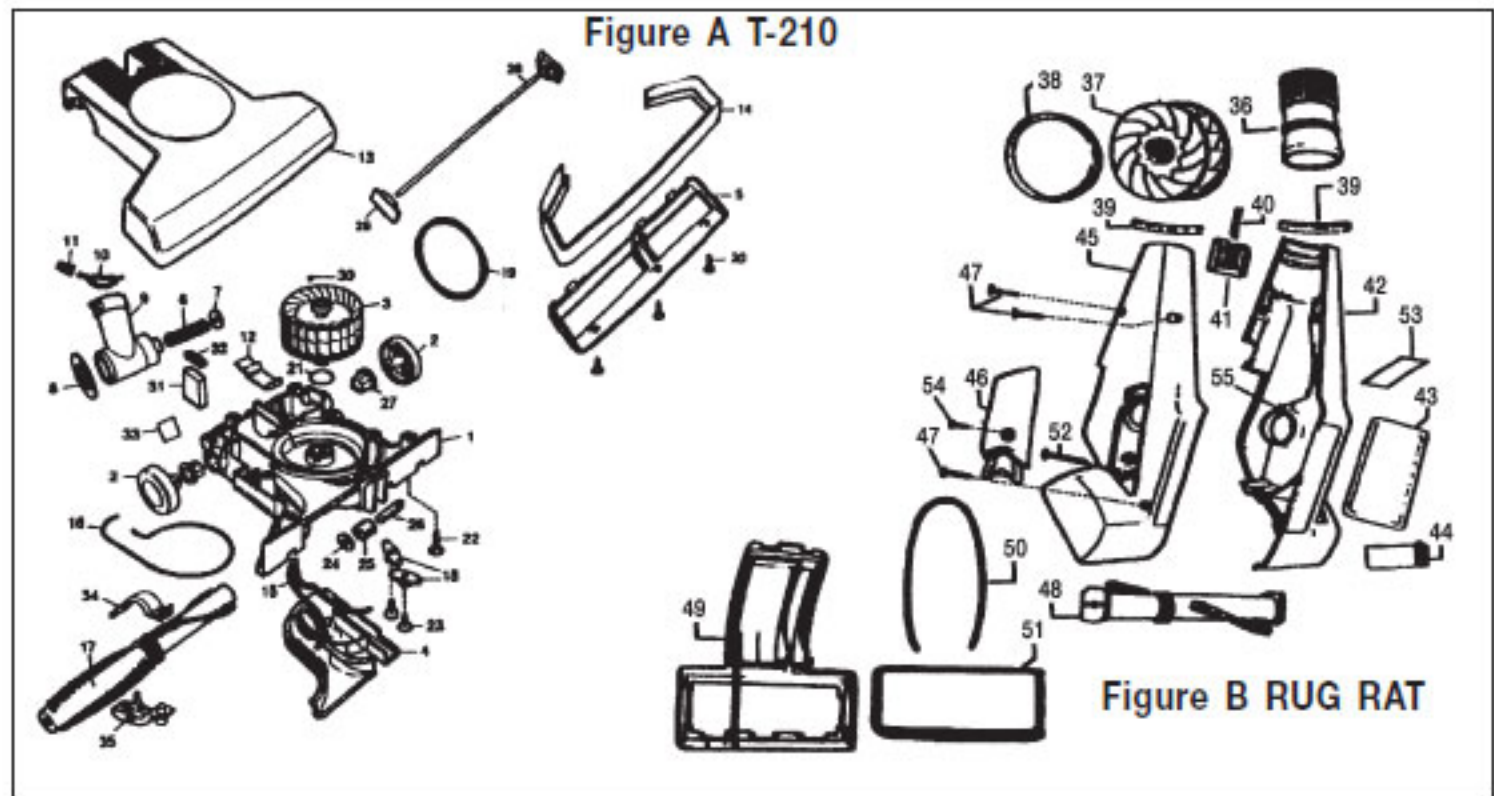

BUILT-IN Original & Replacement

HP PRODUCTS Models Rug Rat 6971, 6971C, 6972, 6972C,
Ultra T210, TP210, 7210, 7210C

Figure A

KEY	PART NO.	DESCRIPTION
1	HP-7211-02	Lower Housing
2	HP-7212-02	Wheel
3	HP-7213	SA Turbine
4	HP-7214	Belt Cover
5	HP-7215	Base
6	HP-5958	Compression Spring
7	HP-5974	Washer
8	HP-5971	Washer, Elbow Seal
9	HP-7216-02	Elbow
10	HP-5966	Spring Wand
11	HP-7217-02	Retainer Cap
12	HP-7218	Spring Latch
13	HP-7221	Top Housing
14	HP-7222-01	Bumper
15	HP-7223	Seal (Large)
16	HP-7224	Seal (Small)
17	HP-7330	Brushroll
18	HP-7226	Latch
19	HP-7227-01	Belt
20	HP-7228	Screw Base
21	HP-7229	O-Ring
22	HP-5944	Screw
23	HP-7230	Screw, T Latch
24	HP-7231	D-Washer
25	HP-7234	Bearing, Needle
26	HP-7233	Idler Shaft
27	HP-7232	Sleeve, Flange
28	HP-7235	Left Shaft Support
29	HP-7236	Right Shaft Support
30	HP-7237	Rubber Plug
31	HP-7238	Ballast WT
32	HP-7239	Foam Pad
33	HP-7240	Caution Label
34	HP-7331	Belt Shroud, Upper
35	HP-7332	Belt Shroud, Lower

Figure B

KEY	PART NO.	DESCRIPTION
36	HP-6321-2	Swivel
37	HP-6322	Sub Ass'y - Turbine & Shaft
38	HP-6323-01	Belt
39	HP-6324	Swivel Seal
40	HP-6325	Latch Spring
41	HP-6326-2	Latch
42	HP-6780-2	Housing Ass'y Half
43	HP-7054-2	Label (Rug Rat)
44	HP-6328-2	Slide Valve (On Models With Date Codes Before 9516)
45	HP-6757-2	Sub Ass'y Housing Belt Side
46	HP-6330-2	Belt Cover
47	HP-6331	Screw 6-19 x .750
48	HP-6332	Brushroll
49	HP-6755-2	Base Plate with Gasket & Bumper
50	N/A	Gasket (Order HP-6755-2)
51	HP-6335-2	Bumper
52	HP-6336	Screw 6-19 x 1.2
53	HP-6304-2	Caution Label
54	HP-6339	Screw 6-19 x .500
55	HP-6340	Rubber Ring