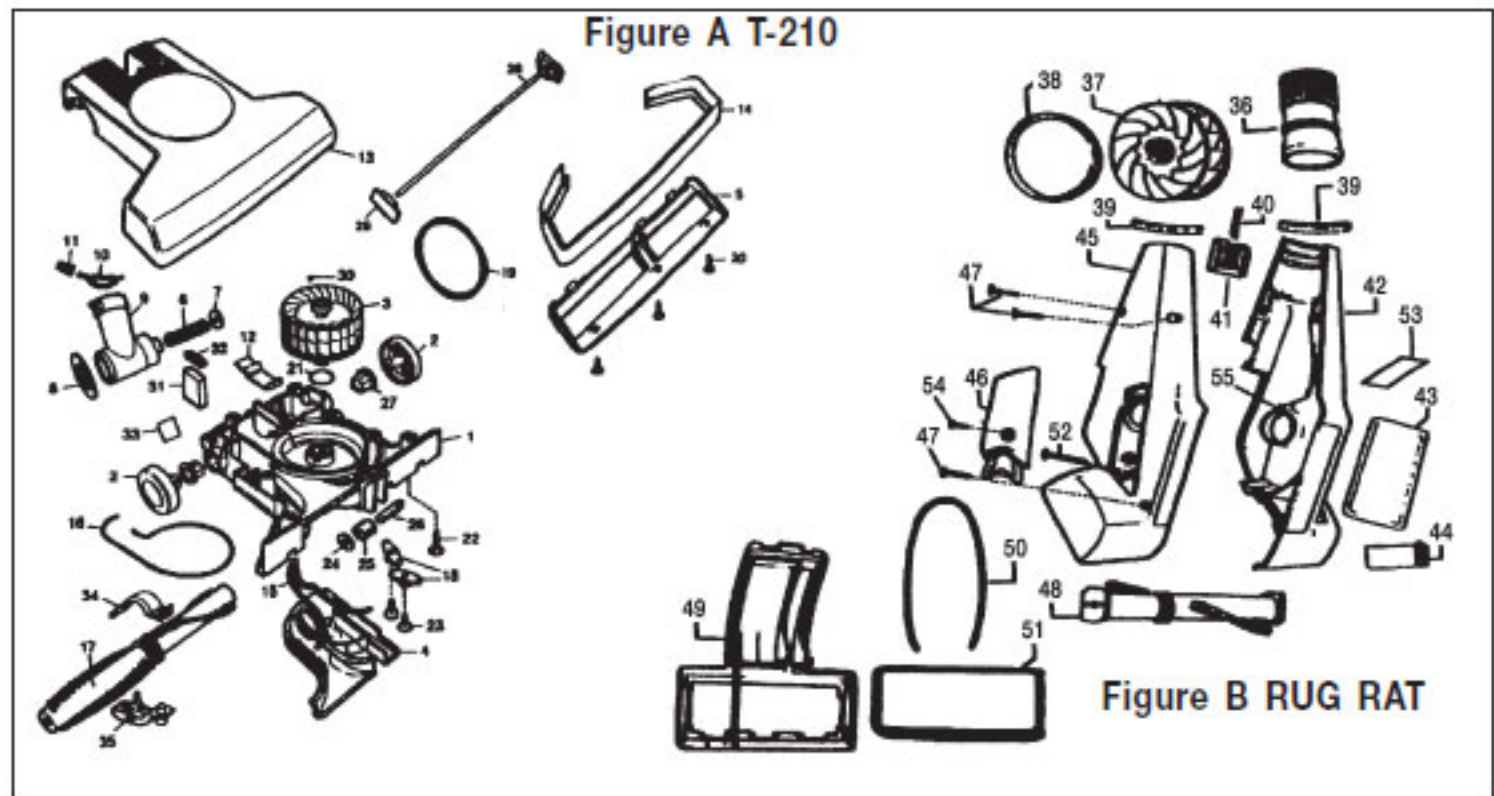

# BUILT-IN Original & Replacement

HP PRODUCTS Models Rug Rat 6971, 6971C, 6972, 6972C,  
Ultra T210, TP210, 7210, 7210C

Figure A

KEY	PART NO.	DESCRIPTION
1	HP-7211-02	Lower Housing
2	HP-7212-02	Wheel
3	HP-7213	SA Turbine
4	HP-7214	Belt Cover
5	HP-7215	Base
6	HP-5958	Compression Spring
7	HP-5974	Washer
8	HP-5971	Washer, Elbow Seal
9	HP-7216-02	Elbow
10	HP-5966	Spring Wand
11	HP-7217-02	Retainer Cap
12	HP-7218	Spring Latch
13	HP-7221	Top Housing
14	HP-7222-01	Bumper
15	HP-7223	Seal (Large)
16	HP-7224	Seal (Small)
17	HP-7330	Brushroll
18	HP-7226	Latch
19	HP-7227-01	Belt
20	HP-7228	Screw Base
21	HP-7229	O-Ring
22	HP-5944	Screw
23	HP-7230	Screw, T Latch
24	HP-7231	D-Washer
25	HP-7234	Bearing, Needle
26	HP-7233	Idler Shaft
27	HP-7232	Sleeve, Flange
28	HP-7235	Left Shaft Support
29	HP-7236	Right Shaft Support
30	HP-7237	Rubber Plug
31	HP-7238	Ballast WT
32	HP-7239	Foam Pad
33	HP-7240	Caution Label
34	HP-7331	Belt Shroud, Upper
35	HP-7332	Belt Shroud, Lower

Figure B

KEY	PART NO.	DESCRIPTION
36	HP-6321-2	Swivel
37	HP-6322	Sub Ass'y - Turbine & Shaft
38	HP-6323-01	Belt
39	HP-6324	Swivel Seal
40	HP-6325	Latch Spring
41	HP-6326-2	Latch
42	HP-6780-2	Housing Ass'y Half
43	HP-7054-2	Label (Rug Rat)
44	HP-6328-2	Slide Valve (On Models With Date Codes Before 9516)
45	HP-6757-2	Sub Ass'y Housing Belt Side
46	HP-6330-2	Belt Cover
47	HP-6331	Screw 6-19 x .750
48	HP-6332	Brushroll
49	HP-6755-2	Base Plate with Gasket & Bumper
50	N/A	Gasket (Order HP-6755-2)
51	HP-6335-2	Bumper
52	HP-6336	Screw 6-19 x 1.2
53	HP-6304-2	Caution Label
54	HP-6339	Screw 6-19 x .500
55	HP-6340	Rubber Ring