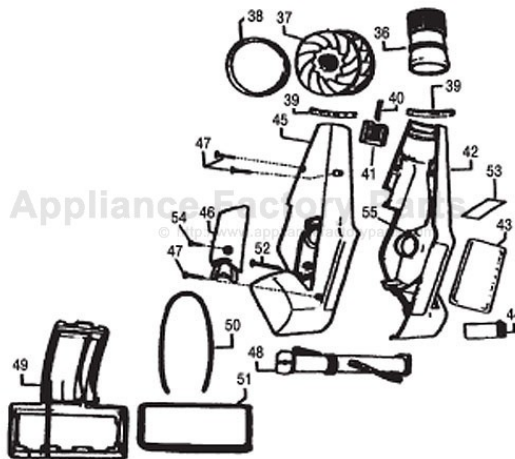

[Find Your HP Vacuum Cleaner Parts - Select From 16 Models](#)

----- Manual continues below part list -----