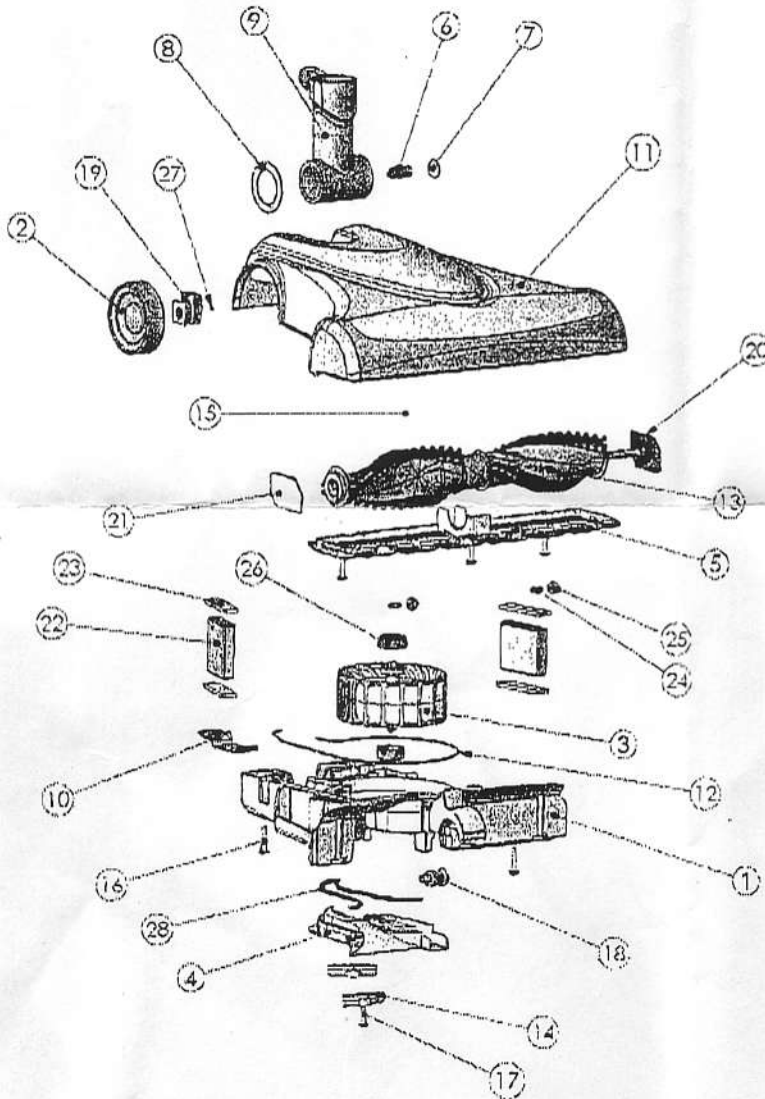

This Owner's Manual is provided and hosted by [Appliance Factory Parts](http://www.appliancefactoryparts.com).

HP ZOOM Owner's Manual

[Shop genuine replacement parts for HP ZOOM](#)

[Find Your HP Vacuum Cleaner Parts - Select From 16 Models](#)

----- Manual continues below -----

REPLACEMENT PARTS LIST

Turbocat EX Powerhead

ZOOM

#	Description	Part #
1	Lower Housing—Charcoal	8412-02
2	Wheel Assembly (2) - Charcoal	8425-02
3	Turbine Assembly	8558
4	Belt Cover	8413
5	Base Plate—Charcoal	8414-02
6	Compression Spring	8557
7	Washer, Spring	5974
8	Washer, Neck	5971
9	Neck Assembly—Black	8423-01
10	Spring, Neck Lock	7218
11	Top Housing—Black	8411-01
12	Seal, Small	7224
13	Roller Brush Assembly	HP-8896
14	T-Latch (2)	7228
15	Poly-V Belt	8439-01
16	Screw, Housing (12)	7228
17	Screw, T-Latch (2)	7230
18	Idler Bearing Assembly	8558
19	Bushing, Wheel (2)	8415
20	Shaft Support Assembly, Left	8428
21	Shaft Support, Right	8561
22	Ballast (2)	7238
23	Foam Pad (4)	7239
24	Shaft, Roller Wheel (2)	8416
25	Roller Wheel (2)	8417
26	Bearing Isolator (2)	8427
27	Retaining Ring (2)	8458
28	Seal, Large	7223