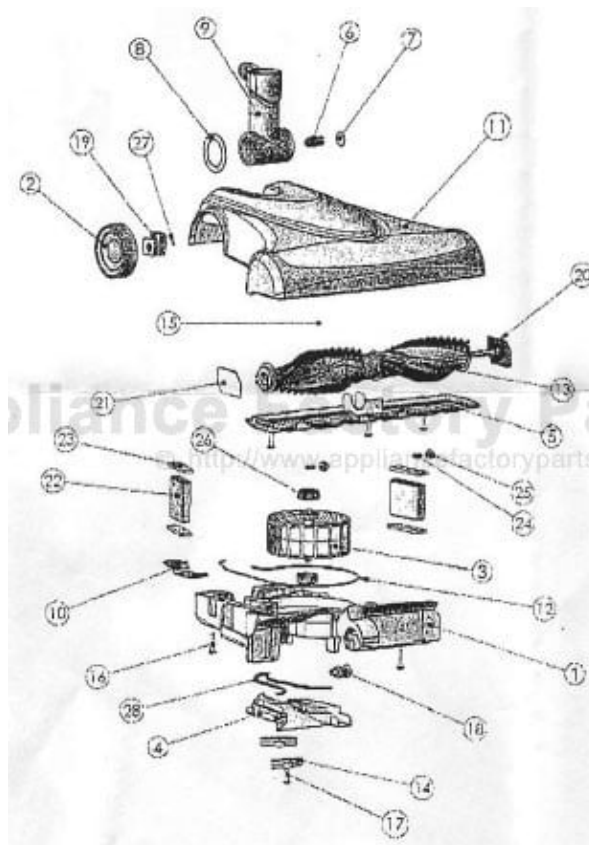

This Owner's Manual is provided and hosted by [Appliance Factory Parts](http://www.appliancefactoryparts.com).

HP ZOOM Owner's Manual

[Shop genuine replacement parts for HP ZOOM](#)

[Find Your HP Vacuum Cleaner Parts - Select From 16 Models](#)

----- Manual continues below -----

REPLACEMENT PARTS LIST

Turbocat EX Powerhead

ZOOM

#	Description	Part #
1	Lower Housing—Charcoal	8412-02
2	Wheel Assembly (2) - Charcoal	8425-02
3	Turbine Assembly	8558
4	Belt Cover	8413
5	Base Plate—Charcoal	8414-02
6	Compression Spring	8557
7	Washer, Spring	5974
8	Washer, Neck	5971
9	Neck Assembly—Black	8423-01
10	Spring, Neck Lock	7218
11	Top Housing—Black	8411-01
12	Seal, Small	7224
13	Roller Brush Assembly	HP-8896
14	T-Latch (2)	7228
15	Poly-V Belt	8439-01
16	Screw, Housing (12)	7228
17	Screw, T-Latch (2)	7230
18	Idler Bearing Assembly	8558
19	Bushing, Wheel (2)	8415
20	Shaft Support Assembly, Left	8428
21	Shaft Support, Right	8561
22	Ballast (2)	7238
23	Foam Pad (4)	7239
24	Shaft, Roller Wheel (2)	8416
25	Roller Wheel (2)	8417
26	Bearing Isolator (2)	8427
27	Retaining Ring (2)	8458
28	Seal, Large	7223