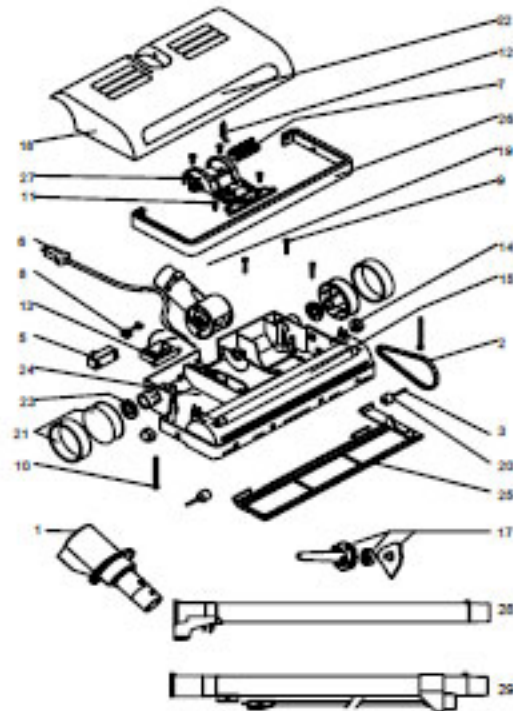

Effective: June 1, 2005

B1550

045020 BEAM IMPERIAL™ POWERBRUSH WITH EZ CHANGE™ RELEASE

1	155442	EZ Change Neck Assembly
2	155686	Belt
3	155604	Roller Shaft Pin
4	155493	Pwrhd Kit_Mtr,Brshrll,Belt
5	100424	Circuit Breaker
6	155665	EZ Change Cord & Plug
7	100008	Terminal Block
8	155318	Cord Strain Relief
9	160341	Motor Assy Screw
10	160342	Hood Assy Screw
11	160343	Socket Cover Screw
12	155682	Starter
13	155681	Ballast
14	155611	Lamp Holder
15	155610	Fluorescent Lamp
17	155672	Brush Gear Assy.
18	155680	Plain Black Hood
19	155670	Neck
20	155674	Roller Wheel
21	155667	Rear Wheel Assy.
22	155628	Window
23	155621	Felt Washer
24	155491	Base Assembly
25	155675	Brush Cover
26	155669	Bumper
27	155664	Socket Cover
28	155233	Chrome Wand w/CordMgmt
29	155715	Lower Wand w/2 pin EZ Change