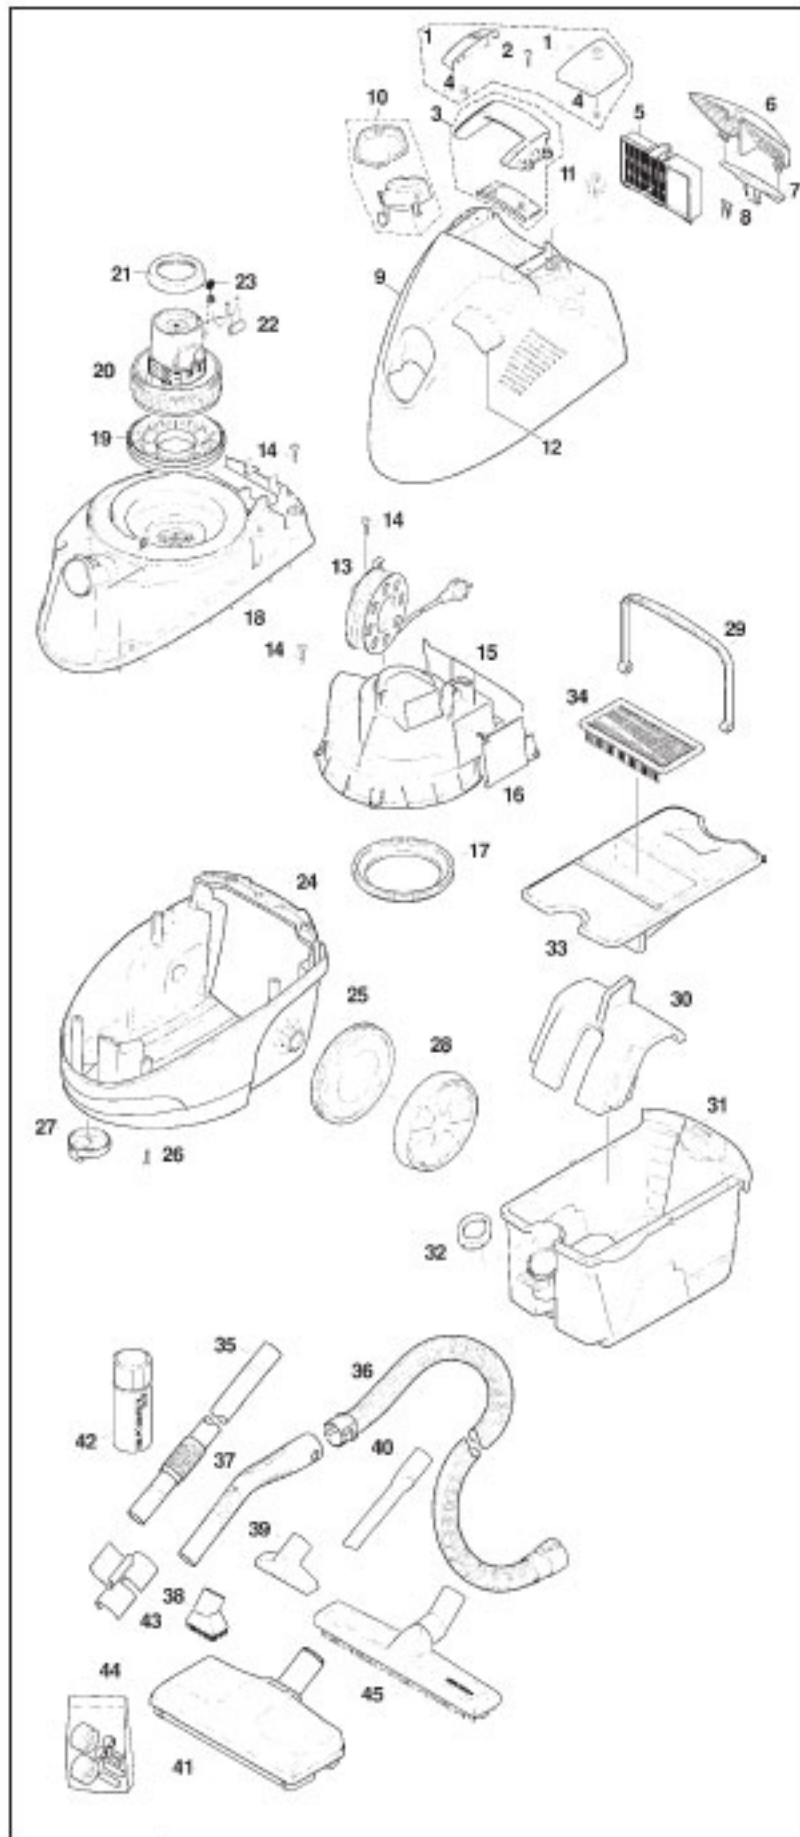

This Owner's Manual is provided and hosted by Appliance Factory Parts.

KARCHER DS5500 Owner's Manual

[Shop genuine replacement parts for KARCHER DS5500](#)

[Find Your KARCHER Vacuum Cleaner Parts - Select From 5 Models](#)

----- Manual continues below -----

Original **KARCHER** WATER FILTRATION VAC DS5500

KEY	PART NO.	DESCRIPTION
1	KA-23240030	Switch Button (Incl. 4)
2	KA-73030980	Screw
3	KA-23240080	Handle
4	KA-83301700	Spring, Switch
5	KA-1850	Exhaust HEPA Filter
6	KA-50325650	Cover, Filter
7	KA-50371340	Hinge Plate, Filter Cover
8	KA-53370380	Spring, Hinge Plate
9	KA-20670010	Upper Housing (incl. 12)
10	KA-23240100	Exhaust Housing
11	KA-66302140	Switch
12	KA-22860010	Upper Housing Gasket
13	KA-66488160	Cord Reel Ass'y
14	KA-73030380	Screw
15	KA-50531070	Motor Cover
16	KA-50032140	Cap, Motor Cover
17	KA-53634930	Lower Motor Gasket
18	KA-40532140	Bracket, Motor
19	KA-53634940	Bearing, Motor
20	KA-64901540	Motor Ass'y
21	KA-53633950	Upper Motor Gasket
22	KA-66483260	Capacitor
23	KA-66520340	Resistor
24	KA-20600010	Lower Housing
25	KA-7100	Rear Wheel
26	KA-73030980	Screw
27	KA-23240060	Castor
28	N/A	Hub Cap, Rear Wheel (Use KA-7100)
29	KA-53217240	Handle
30	KA-50068160	Baffle Plate
31	KA-40704920	Tank Ass'y (Incl. 29, 32)
32	KA-53634970	Tank Seal
33	KA-40637670	Tank Lid
34	KA-1852	Motor Filter
35	KA-69021270	Telescopic Wand
36	KA-69010450	Hose
37	KA-69021160	Handle Tube
38	KA-69062500	Dust Brush
39	KA-69062470	Upholstery Nozzle
40	KA-69062490	Crevice Tool
41	KA-41301140	Turbo Tool
42	NLA	Defoamer, Detergent 3 Oz
43	KA-50371460	Attachment Holder
44	KA-69065500	Wheel Kit, Turbo Tool
45	KA-69065270	Floor Tool