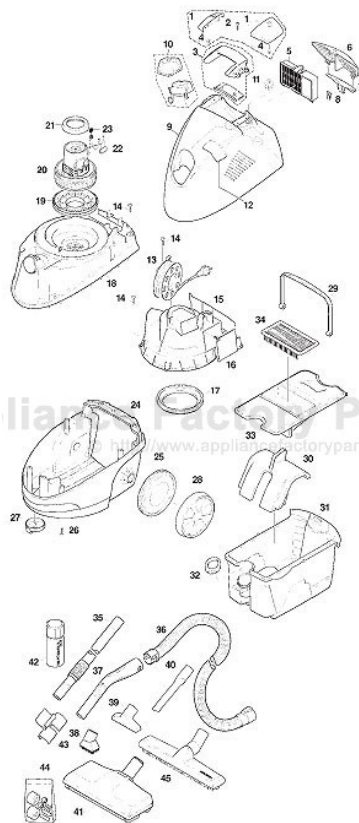

This Owner's Manual is provided and hosted by Appliance Factory Parts.

KARCHER DS5500 Owner's Manual

[Shop genuine replacement parts for KARCHER DS5500](#)

[Find Your KARCHER Vacuum Cleaner Parts - Select From 5 Models](#)

----- Manual continues below -----

Original **KARCHER** WATER FILTRATION VAC DS5500

KEY	PART NO.	DESCRIPTION
1	KA-23240030	Switch Button (Incl. 4)
2	KA-73030980	Screw
3	KA-23240080	Handle
4	KA-83301700	Spring, Switch
5	KA-1850	Exhaust HEPA Filter
6	KA-50325650	Cover, Filter
7	KA-50371340	Hinge Plate, Filter Cover
8	KA-53370380	Spring, Hinge Plate
9	KA-20670010	Upper Housing (incl. 12)
10	KA-23240100	Exhaust Housing
11	KA-66302140	Switch
12	KA-22860010	Upper Housing Gasket
13	KA-66488160	Cord Reel Ass'y
14	KA-73030380	Screw
15	KA-50531070	Motor Cover
16	KA-50032140	Cap, Motor Cover
17	KA-53634930	Lower Motor Gasket
18	KA-40532140	Bracket, Motor
19	KA-53634940	Bearing, Motor
20	KA-64901540	Motor Ass'y
21	KA-53633950	Upper Motor Gasket
22	KA-66483260	Capacitor
23	KA-66520340	Resistor
24	KA-20600010	Lower Housing
25	KA-7100	Rear Wheel
26	KA-73030980	Screw
27	KA-23240060	Castor
28	N/A	Hub Cap, Rear Wheel (Use KA-7100)
29	KA-53217240	Handle
30	KA-50068160	Baffle Plate
31	KA-40704920	Tank Ass'y (Incl. 29, 32)
32	KA-53634970	Tank Seal
33	KA-40637670	Tank Lid
34	KA-1852	Motor Filter
35	KA-69021270	Telescopic Wand
36	KA-69010450	Hose
37	KA-69021160	Handle Tube
38	KA-69062500	Dust Brush
39	KA-69062470	Upholstery Nozzle
40	KA-69062490	Crevice Tool
41	KA-41301140	Turbo Tool
42	NLA	Defoamer, Detergent 3 Oz
43	KA-50371460	Attachment Holder
44	KA-69065500	Wheel Kit, Turbo Tool
45	KA-69065270	Floor Tool