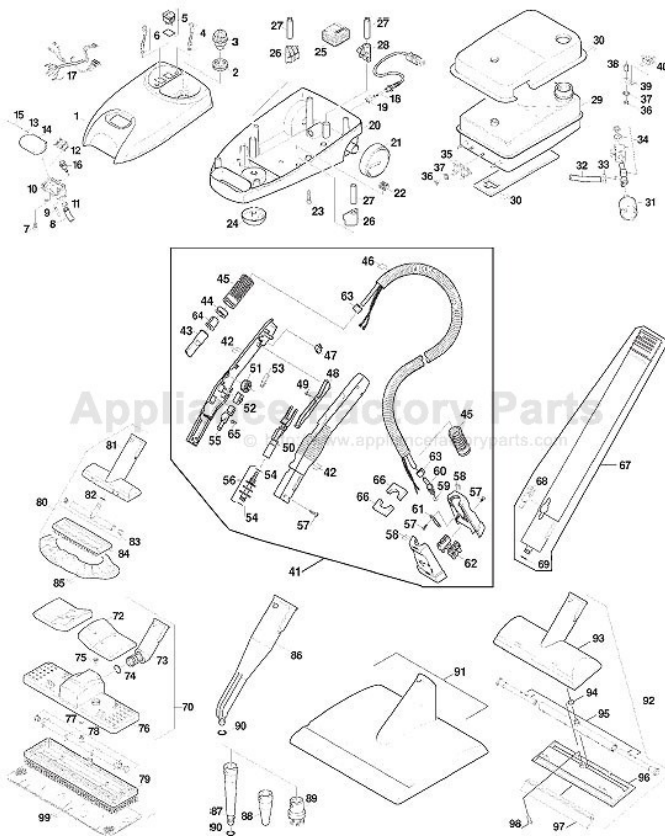

# KARCHER K1201 Owner's Manual

[Shop genuine replacement parts for KARCHER K1201](#)

[Find Your KARCHER Vacuum Cleaner Parts - Select From 5 Models](#)

----- Manual continues below -----

Original **KARCHER**

# KARCHER Original