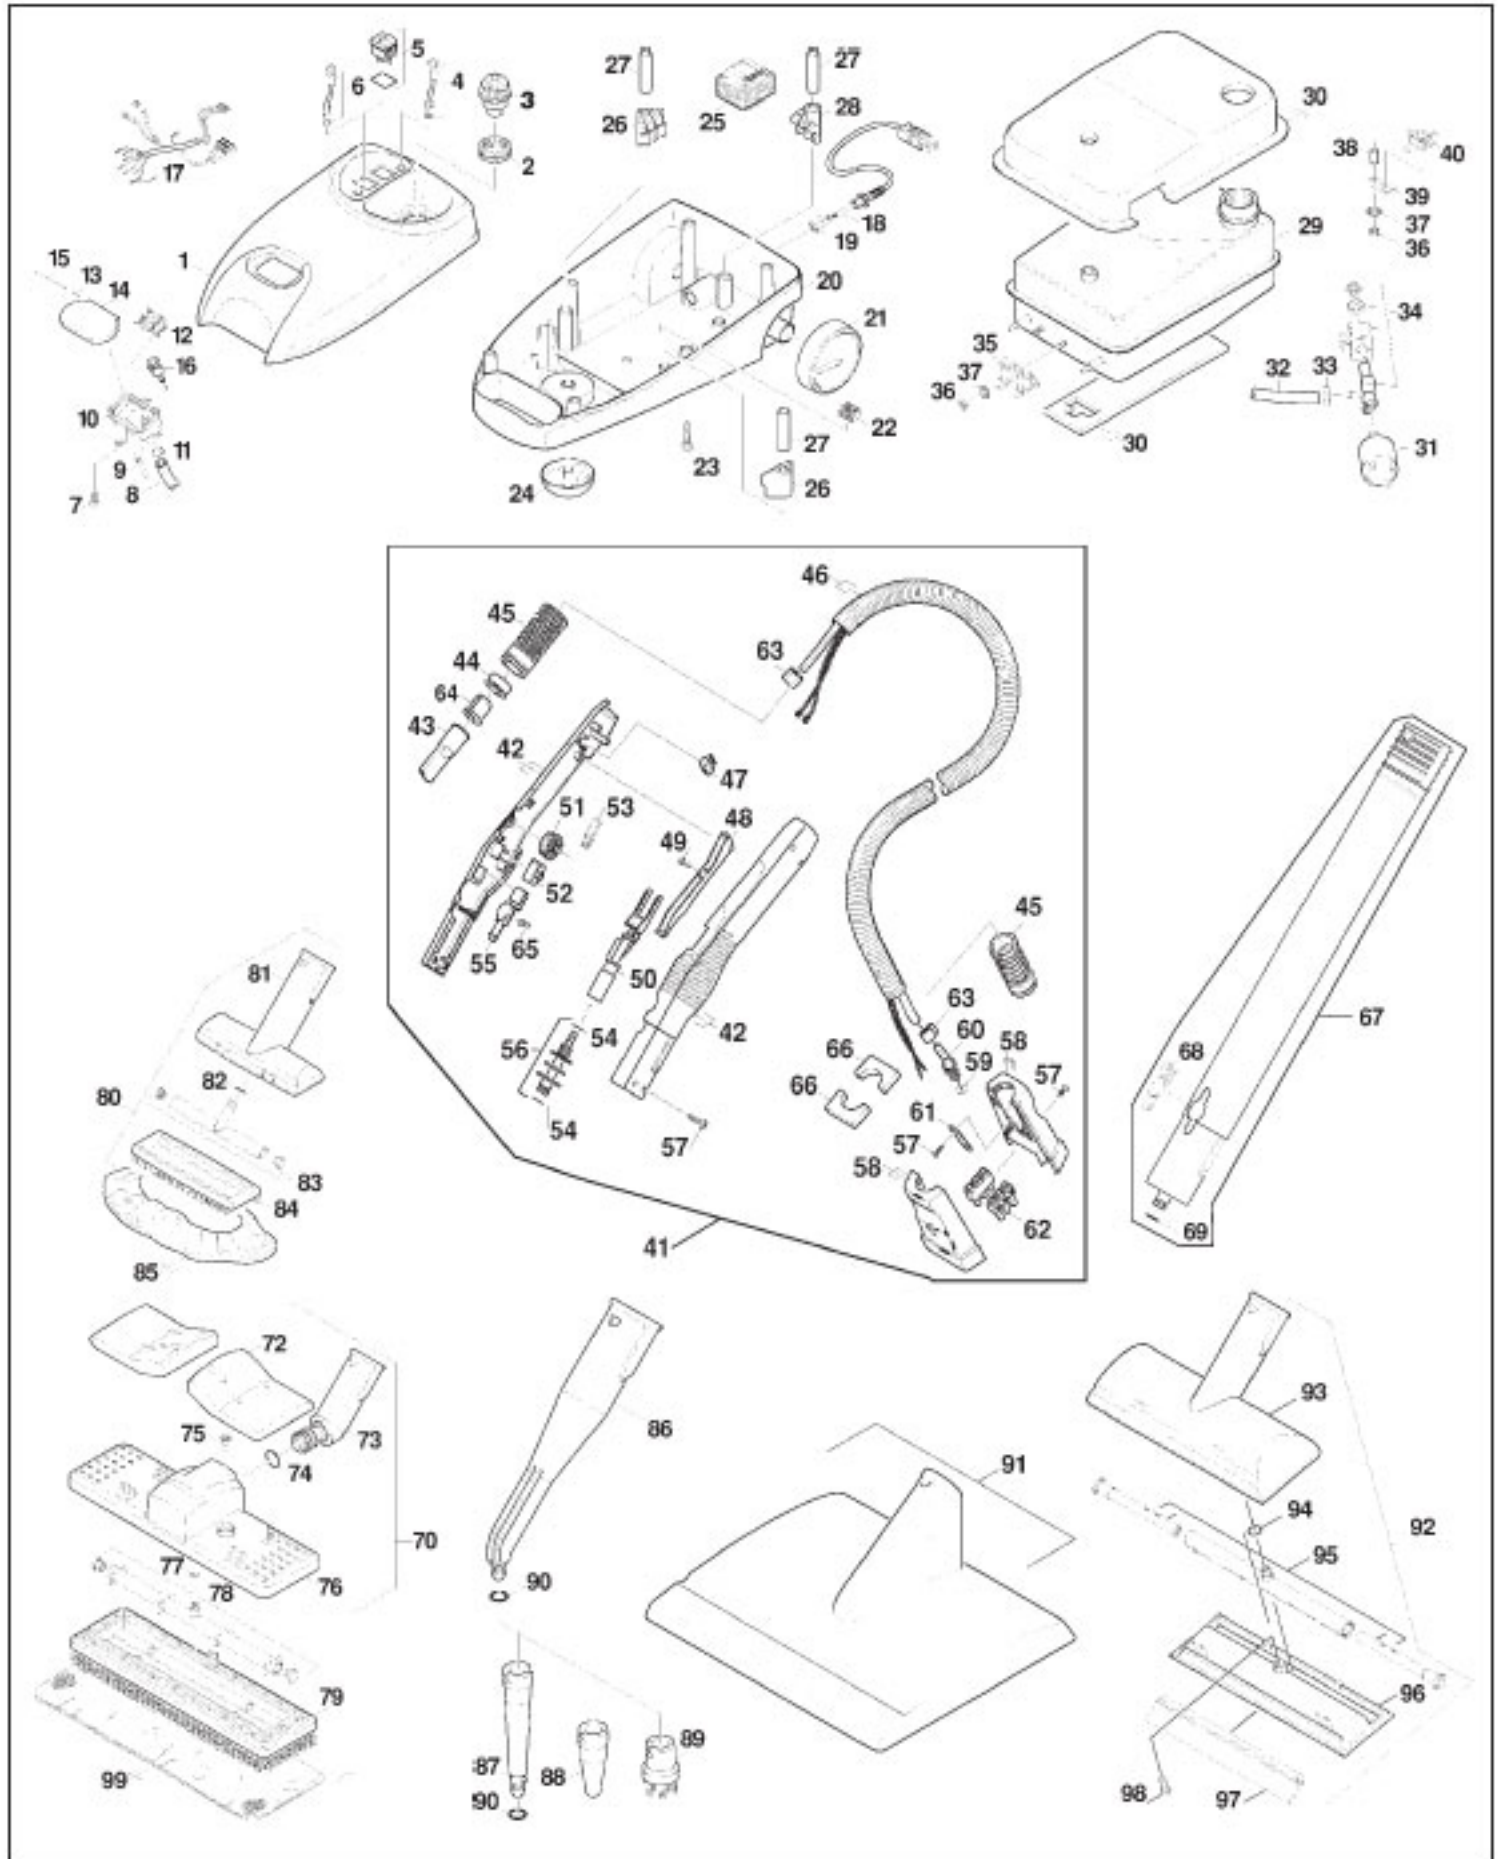

# KARCHER K1201 Owner's Manual

[Shop genuine replacement parts for KARCHER K1201](#)

[Find Your KARCHER Vacuum Cleaner Parts - Select From 5 Models](#)

----- Manual continues below -----

Original **KARCHER**

STEAMER K1201

# KARCHER Original