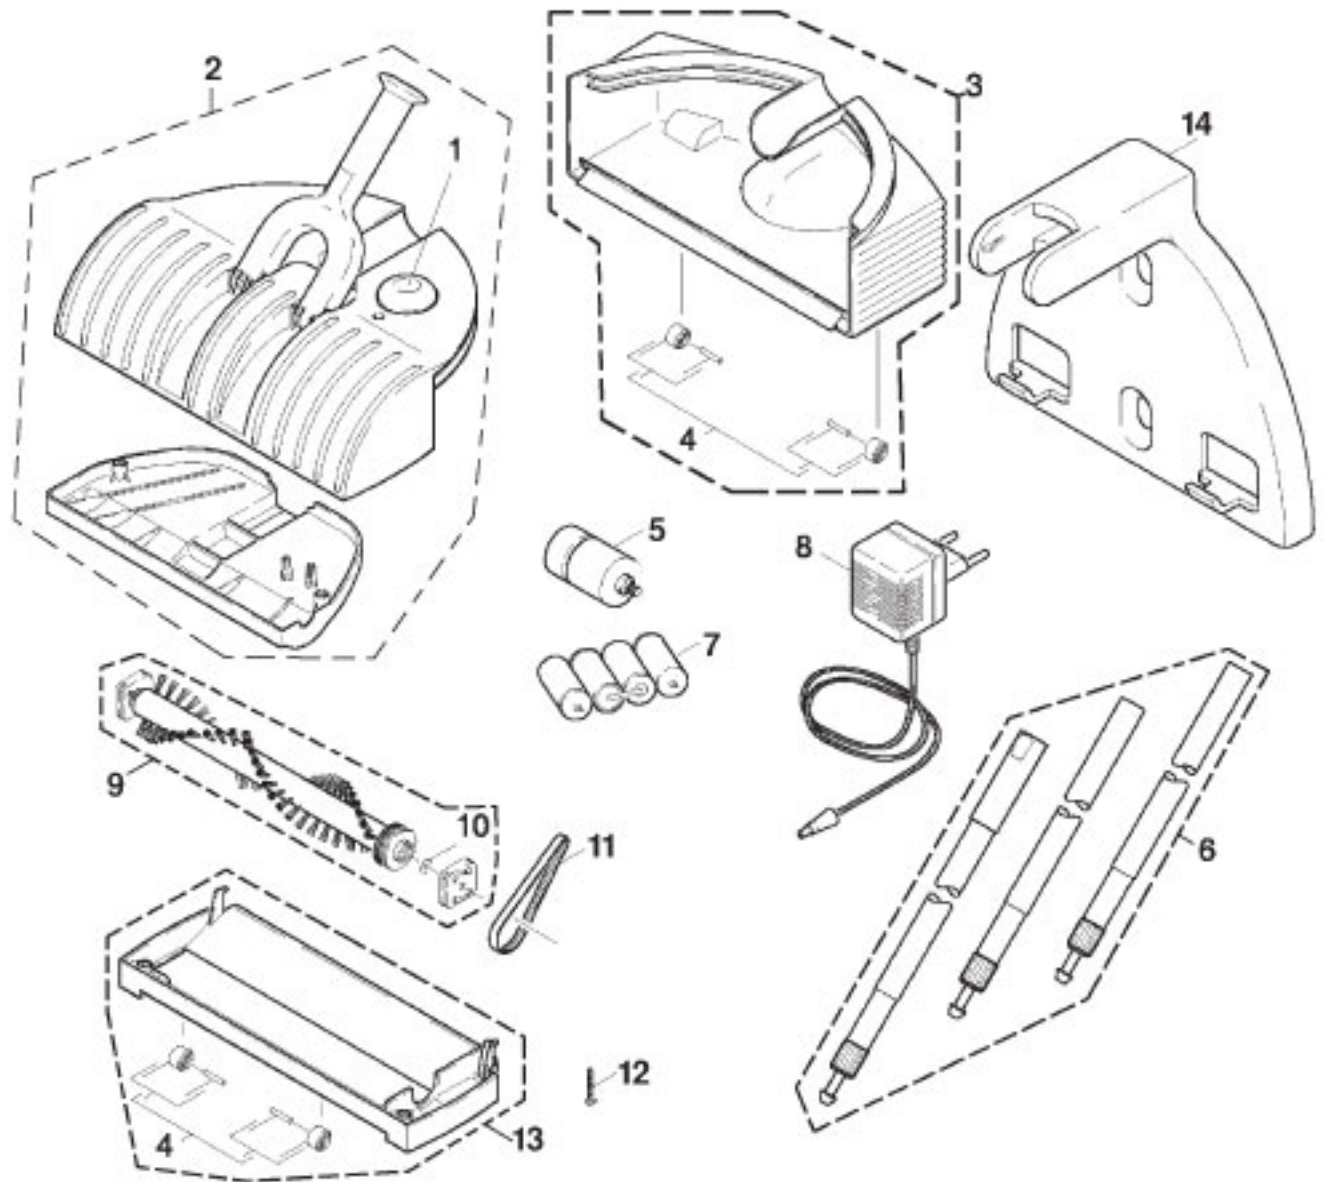

# KARCHER K50 Owner's Manual

[Shop genuine replacement parts for KARCHER K50](#)

[Find Your KARCHER Vacuum Cleaner Parts - Select From 5 Models](#)

----- Manual continues below -----

Original

**KARCHER**

K50 ELECTRIC BROOM