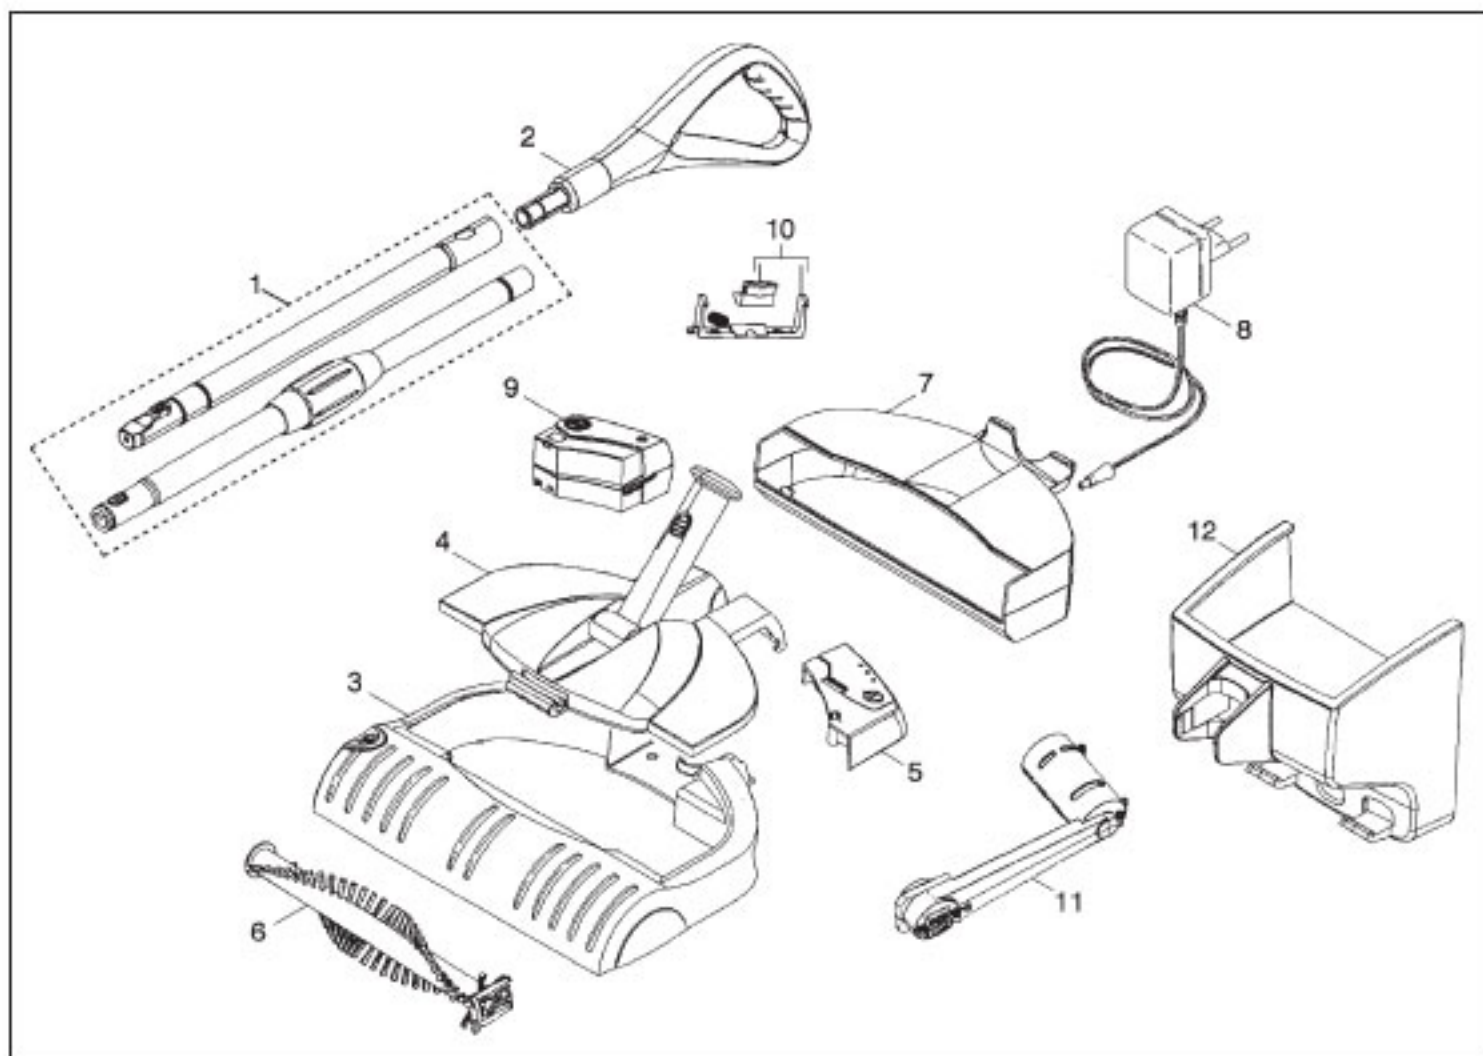

This Owner's Manual is provided and hosted by [Appliance Factory Parts](#).

KARCHER K55 Owner's Manual

[Shop genuine replacement parts for KARCHER K55](#)

[Find Your KARCHER Vacuum Cleaner Parts - Select From 5 Models](#)

----- Manual continues below -----

KARCHER Original

K55 ELECTRIC BROOM

KEY	PART NO.	DESCRIPTION
1	KA-40706070	Tube
2	KA-40706060	Hand Grip
3	KA-40705960	Housing
4	KA-40320110	Covering Cap
5	KA-43240220	Switch Button
6	KA-47623860	Brushroll Assembly
6	KA-47624260	Brushroll Assembly, Pet Hair Full Bristle
7	KA-40705610	Dust Cup
8	KA-66825560	Charger
9	KA-40705630	Battery
10	KA-40705970	Locking Tab
11	KA-40705620	Motor
12	KA-46721760	Wall Mount