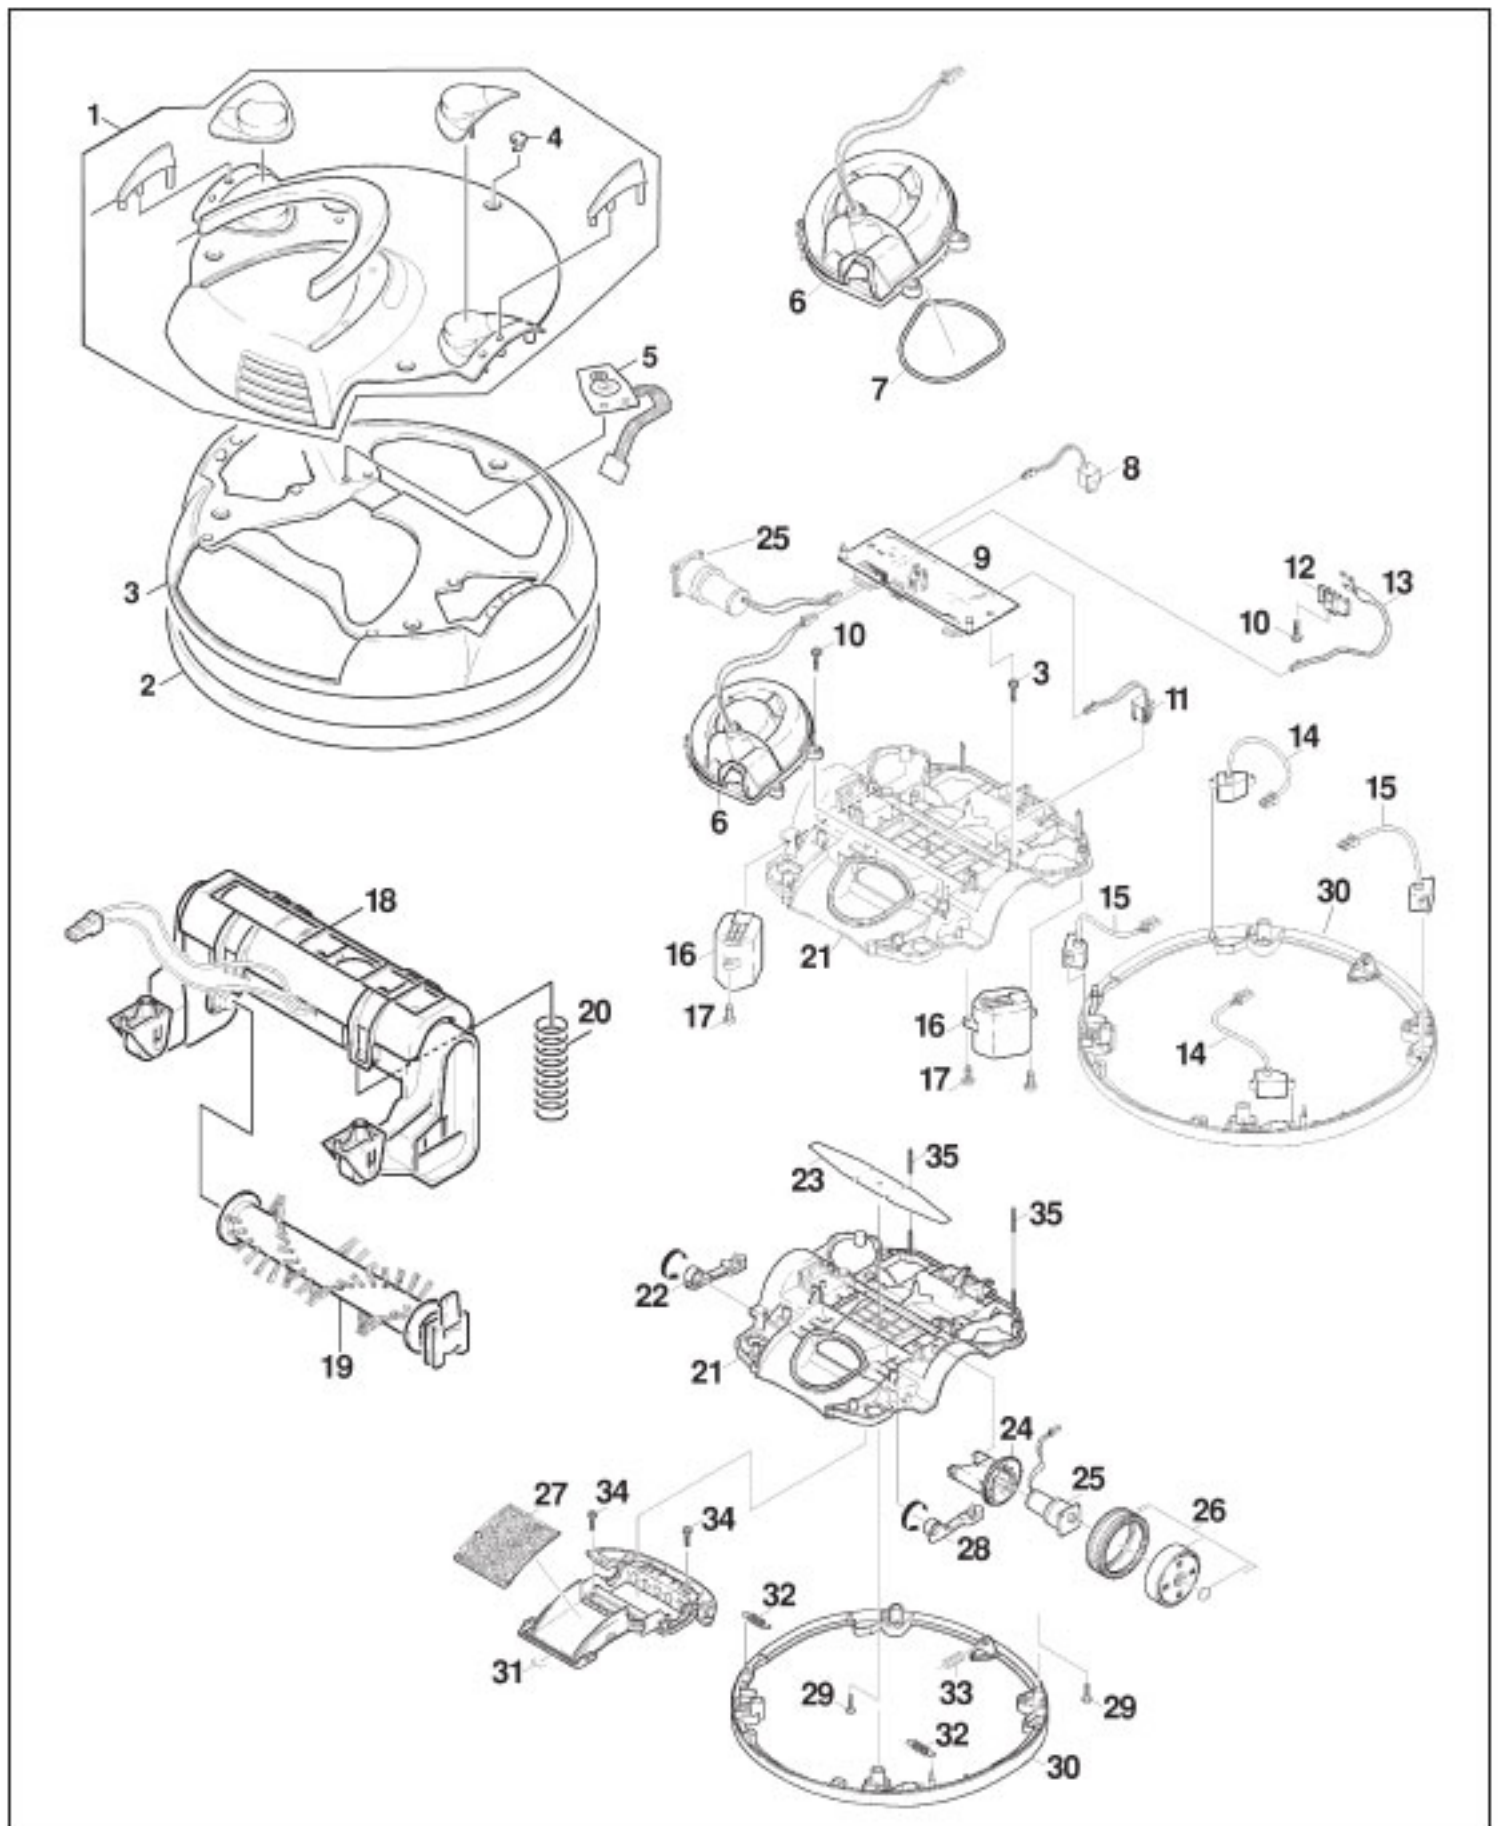

KARCHER Original

ROBOCLEANER RC3000