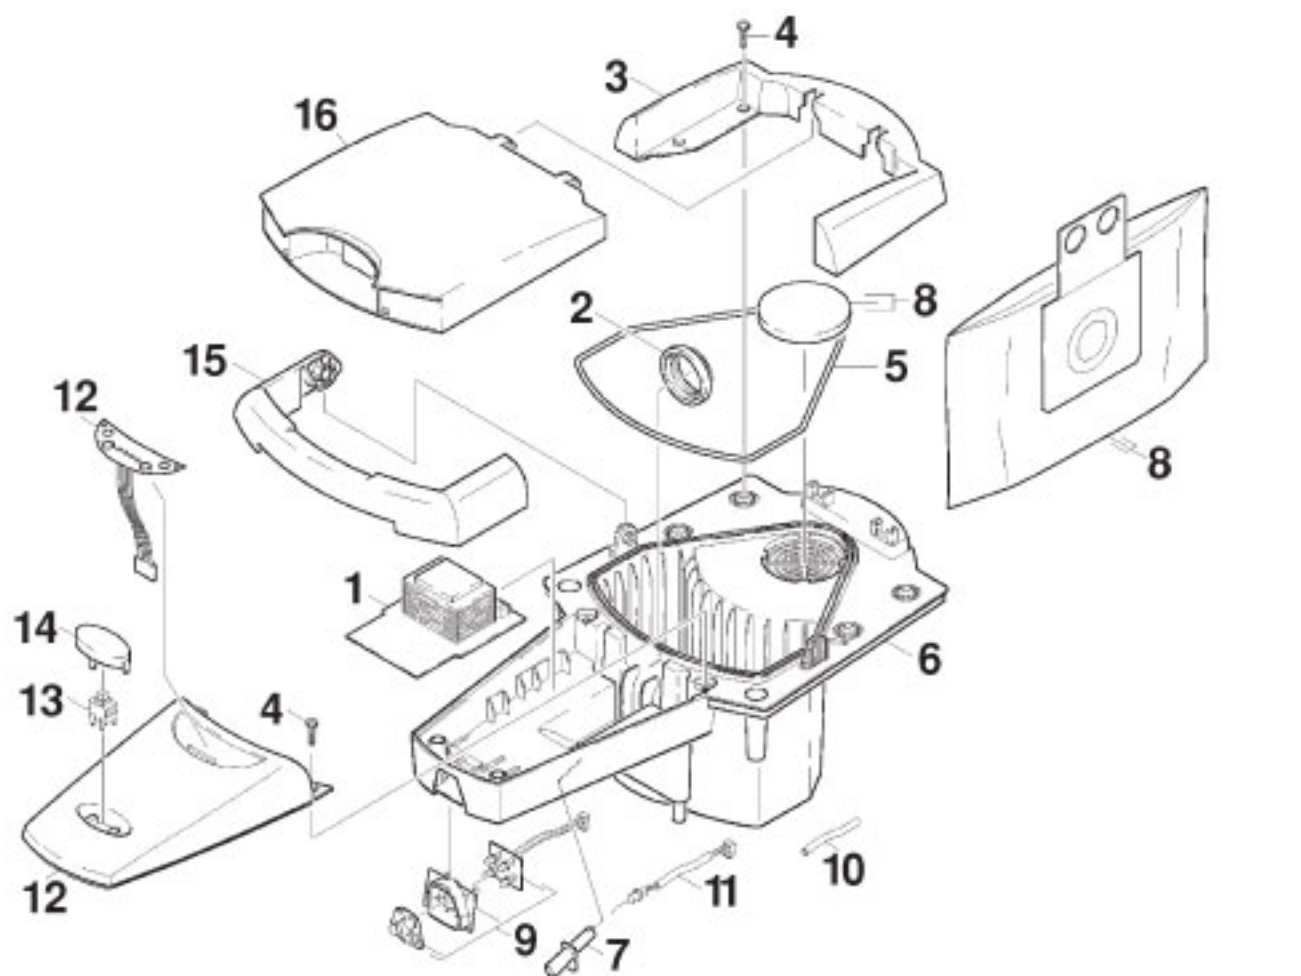

Original

KARCHER

ROBOCLEANER RC3000

KARCHER Original

ROBOCLEANER RC3000

<u>KEY</u>	<u>PART NO.</u>	<u>DESCRIPTION</u>
1	KA-40637500	Cover Assembly (Incl. 4)
2	KA-50608760	Bumper
3	KA-40605400	Housing Assembly (Incl. 5)
4	KA-54093230	Holder, Top Cover (Plastic)
5	KA-66342160	Button, On/Off Switch
6	KA-46000180	Motor Assembly
7	KA-53635850	Motor Gasket
8	KA-46990120	Dust Sensor
9	KA-3600	Electronic Control Board
10	KA-73030920	Screw
11	KA-46690130	Dust Sensor
12	KA-56722310	Bracket
13	KA-41810010	Loading Contact
14	KA-46690140	Optical Drop Sensor
15	KA-46690150	Optical Drop Sensor
16	KA-3610	Battery 2 Pk
17	KA-73060560	Screw
18	KA-47623170	Brush Holder
19	KA-2000	Brushroll Complete
20	KA-63301750	Pressure Spring
21	KA-28825950	Base
22	KA-50322920	Dust Cup Locking Arm
23	KA-53370390	Protective Plate
24	KA-50608780	Motor Housing, Drive Wheel
25	KA-66127240	Motor, Drive Wheel
26	KA-45150930	Wheel Assembly
27	KA-1800	Filter Screen
28	KA-50322910	Dust Cup Locking Arm
29	KA-73030920	Screw
30	KA-50608740	Support Ring, Base
31	KA-40637770	Dust Cup With Wheels
32	KA-63301940	Extension Spring
33	KA-63301740	Pressure Spring
34	KA-73060510	Screw
35	KA-53324980	Mounting Tab