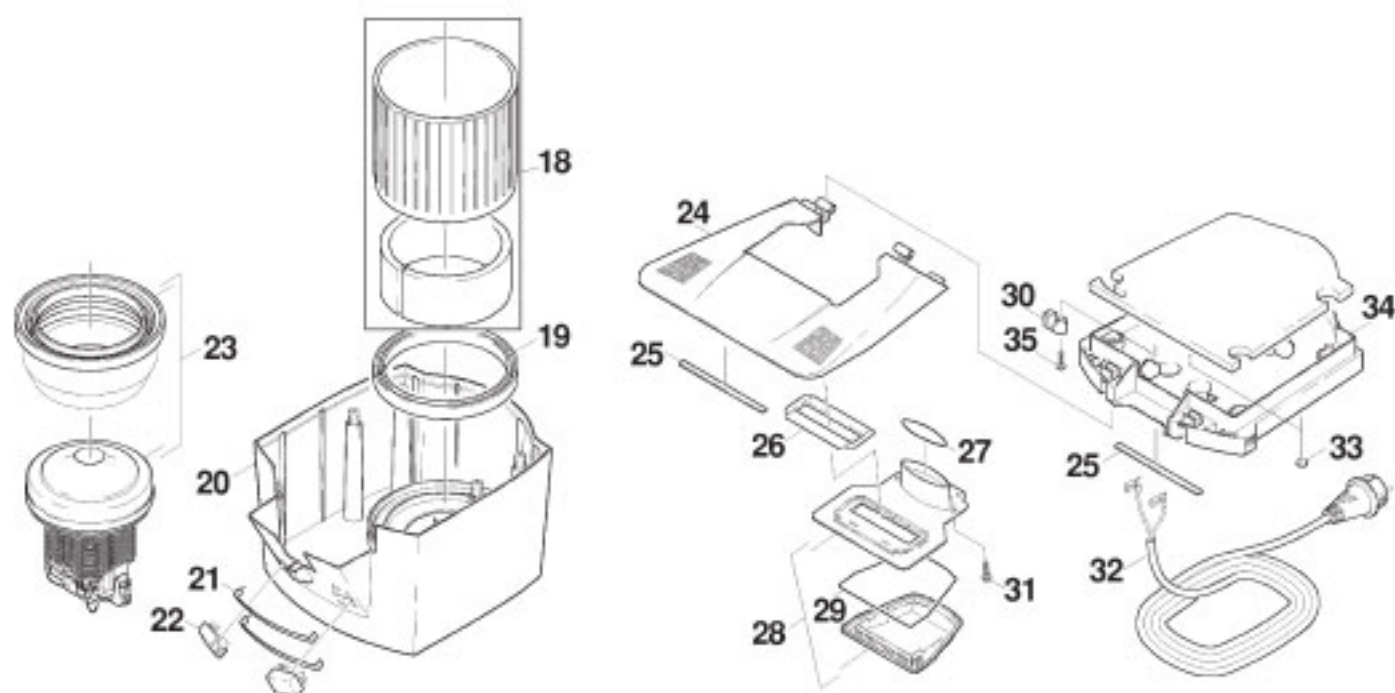

Original

KARCHER

ROBOCLEANER RC3000

KARCHER Original

ROBOCLEANER RC3000

<u>KEY</u>	<u>PART NO.</u>	<u>DESCRIPTION</u>
1	KA-40637500	Cover Assembly (Incl. 4)
2	KA-50608760	Bumper
3	KA-40605400	Housing Assembly (Incl. 5)
4	KA-54093230	Holder, Top Cover (Plastic)
5	KA-66342160	Button, On/Off Switch
6	KA-46000180	Motor Assembly
7	KA-53635850	Motor Gasket
8	KA-46990120	Dust Sensor
9	KA-3600	Electronic Control Board
10	KA-73030920	Screw
11	KA-46690130	Dust Sensor
12	KA-56722310	Bracket
13	KA-41810010	Loading Contact
14	KA-46690140	Optical Drop Sensor
15	KA-46690150	Optical Drop Sensor
16	KA-3610	Battery 2 Pk
17	KA-73060560	Screw
18	KA-47623170	Brush Holder
19	KA-2000	Brushroll Complete
20	KA-63301750	Pressure Spring
21	KA-28825950	Base
22	KA-50322920	Dust Cup Locking Arm
23	KA-53370390	Protective Plate
24	KA-50608780	Motor Housing, Drive Wheel
25	KA-66127240	Motor, Drive Wheel
26	KA-45150930	Wheel Assembly
27	KA-1800	Filter Screen
28	KA-50322910	Dust Cup Locking Arm
29	KA-73030920	Screw
30	KA-50608740	Support Ring, Base
31	KA-40637770	Dust Cup With Wheels
32	KA-63301940	Extension Spring
33	KA-63301740	Pressure Spring
34	KA-73060510	Screw
35	KA-53324980	Mounting Tab