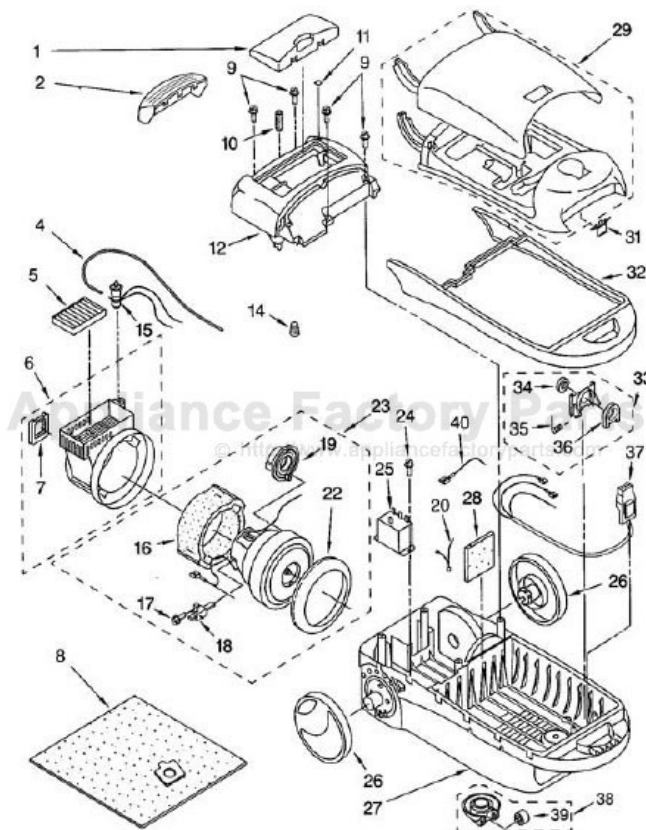

# Kenmore 116.20813003 Owner's Manual

[Shop genuine replacement parts for Kenmore  
116.20813003](#)

[Find Your Kenmore Vacuum Cleaner Parts - Select From 746 Models](#)

----- Manual continues below part list -----

## Available Replacement Parts for Kenmore 116.20813003

<a href="#">86883</a>	FILTER VA
<a href="#">4370702</a>	WHEEL
<a href="#">4370325</a>	ADAPTER VA
<a href="#">4370614</a>	BRUSH-ASSY VA
<a href="#">4370724</a>	REAR WHEEL W/ BUSHING (2 Pack)

# Original & Replacement **KENMORE** CANISTER VACUUM Model 116.20813003

KEY	PART NO.	DESCRIPTION
1	KE-8191748	Cover, filter
2	KE-4370675	Button, cord rewind
4	KE-4370677	Adapter, tube vac switch
5	KER-1805	Filter, exhaust sears no. 20-86880
6	KE-8175262	Enclosures, motor
7	KE-4370679	Support, motor rubber (rear)
8	KER-14551A	Dust bag sears no. 20-50557
9	KE-4148999	Screw, thread cutting (4)
10	KE-744258	Spring, cord rewind
11	KE-4151920	Lens
12	KE-8191749	Canopy
14	SS-3270	Wire Nut
15	KE-4370741	Indicator, light switch (includes illus. 9)
16	KE-4370683	Suppressor, noise
17	NLA	Screw, motor brush (non-service) (reused old part)
18	KE-8175087	Brush, motor (2)
19	KE-8175133	Support, rubber motor (rear)
20	KE-8174980	Lead wire assembly
22	KE-8175085	Support, motor rubber (front)
23	KE-8191786	Motor, fan
24	NLA	Screw, relay
25	KE-8174981	Relay, motor
26	KE-4370702	Wheel (2)
27	KE-8175264	Base, lower body
28	KE-86883	Filter, secondary sears no. 20-86883
29	KE-8191750	Dust box assembly (includes tool cover)
31	KE-4370687	Buckle, closure
32	KE-4370615	Guard, furniture
33	KE-4370617	Bag, supporter assembly
34	KE-4370688	Packing, inlet
35	KE-706024	Spring, bag mount
36	KE-4370689	Gasket, bag mount.
37	KE-4370608	Receptacle, 3- wire
38	KE-4370690	Caster, roller unit
39	KE-8175108	Caster roller
40	KE-8191751	Lead wire assembly