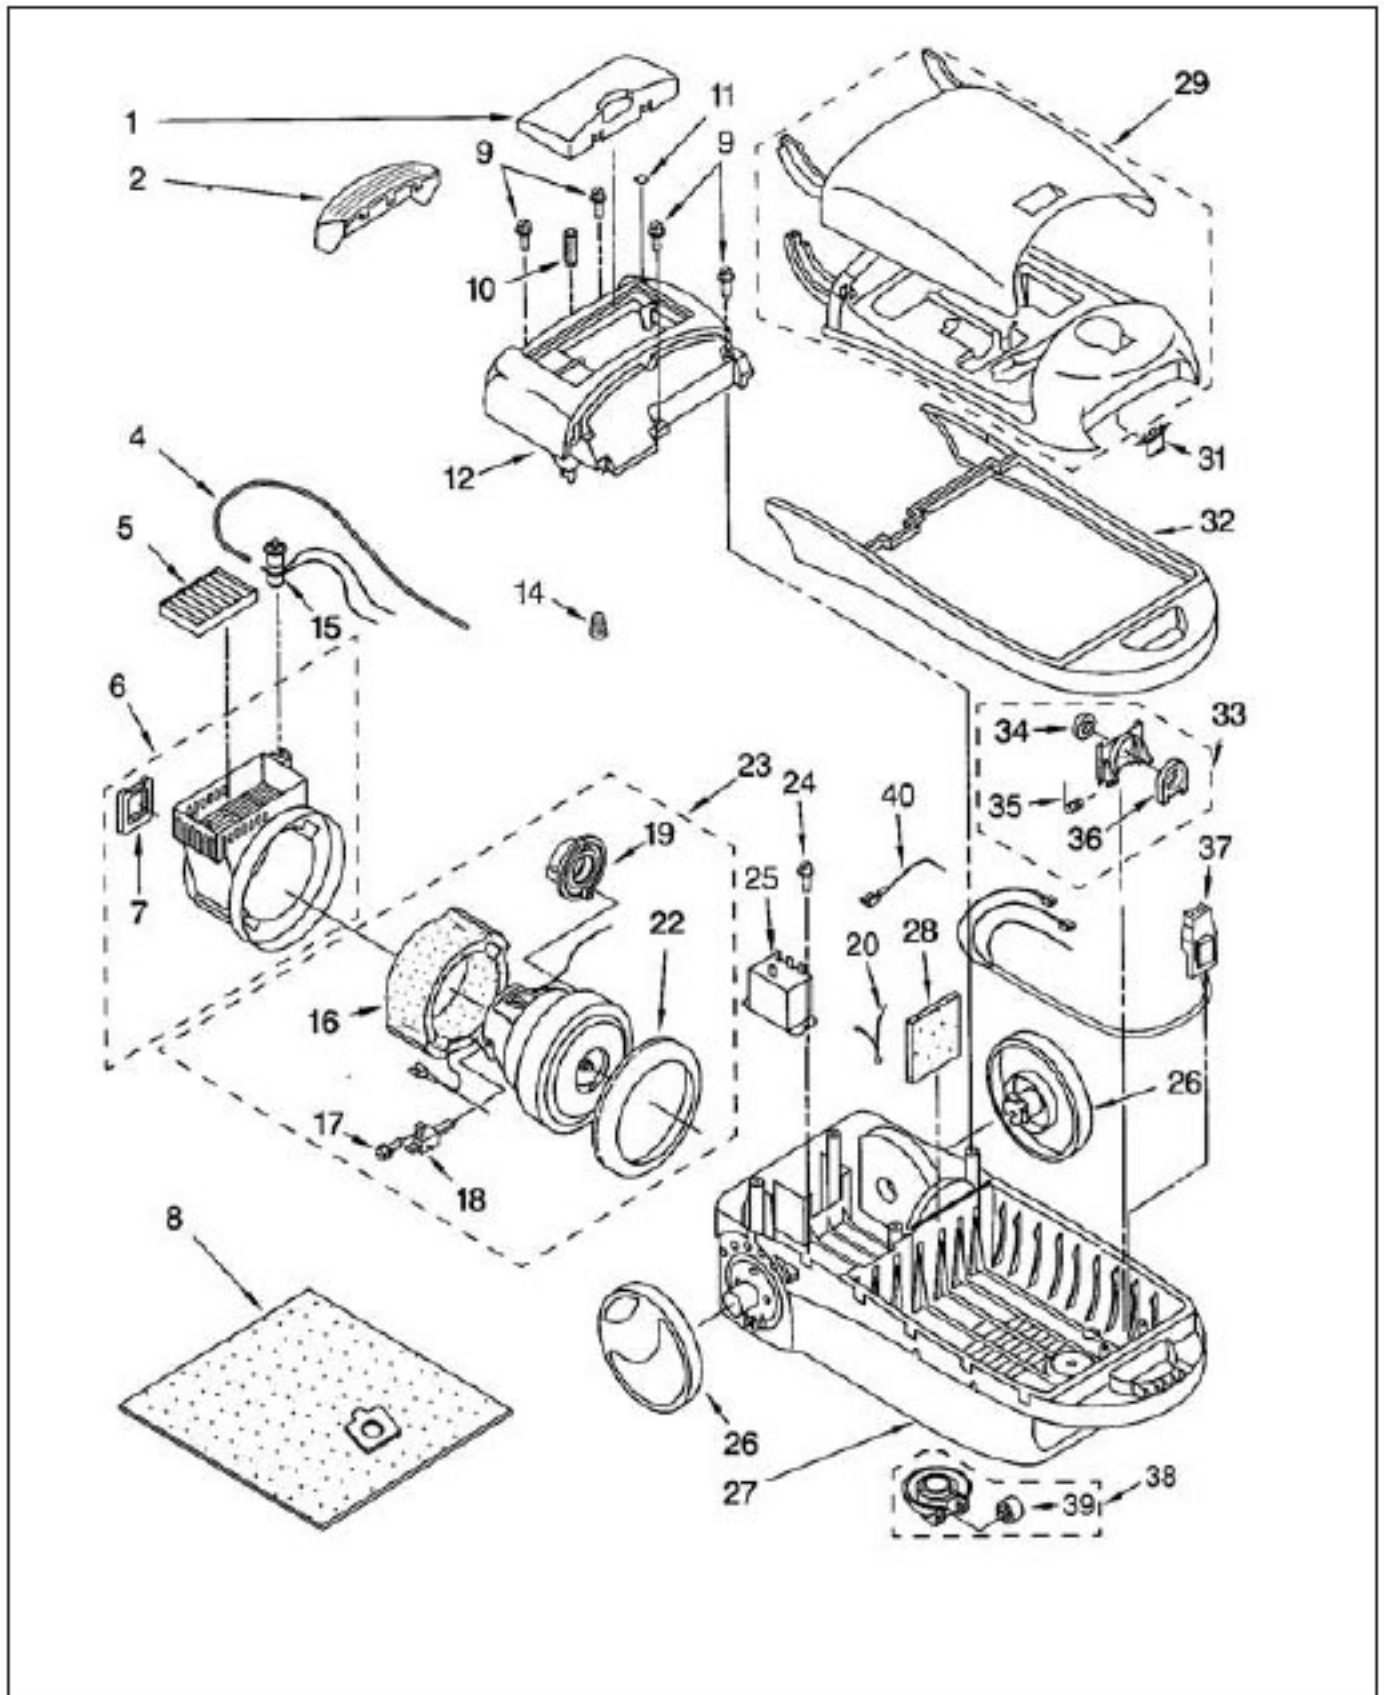

# Kenmore 116.20813003 Owner's Manual

[Shop genuine replacement parts for Kenmore  
116.20813003](#)

[Find Your Kenmore Vacuum Cleaner Parts - Select From 746 Models](#)

----- Manual continues below part list -----

## Available Replacement Parts for Kenmore 116.20813003

<a href="#">86883</a>	FILTER VA
<a href="#">4370702</a>	WHEEL
<a href="#">4370325</a>	ADAPTER VA
<a href="#">4370614</a>	BRUSH-ASSY VA
<a href="#">4370724</a>	REAR WHEEL W/ BUSHING (2 Pack)

# KENMORE Original & Replacement

CANISTER VACUUM Model 116.20813003

# Original & Replacement **KENMORE** CANISTER VACUUM Model 116.20813003

KEY	PART NO.	DESCRIPTION
1	KE-8191748	Cover, filter
2	KE-4370675	Button, cord rewind
4	KE-4370677	Adapter, tube vac switch
5	KER-1805	Filter, exhaust sears no. 20-86880
6	KE-8175262	Enclosures, motor
7	KE-4370679	Support, motor rubber (rear)
8	KER-14551A	Dust bag sears no. 20-50557
9	KE-4148999	Screw, thread cutting (4)
10	KE-744258	Spring, cord rewind
11	KE-4151920	Lens
12	KE-8191749	Canopy
14	SS-3270	Wire Nut
15	KE-4370741	Indicator, light switch (includes illus. 9)
16	KE-4370683	Suppressor, noise
17	NLA	Screw, motor brush (non-service) (reused old part)
18	KE-8175087	Brush, motor (2)
19	KE-8175133	Support, rubber motor (rear)
20	KE-8174980	Lead wire assembly
22	KE-8175085	Support, motor rubber (front)
23	KE-8191786	Motor, fan
24	NLA	Screw, relay
25	KE-8174981	Relay, motor
26	KE-4370702	Wheel (2)
27	KE-8175264	Base, lower body
28	KE-86883	Filter, secondary sears no. 20-86883
29	KE-8191750	Dust box assembly (includes tool cover)
31	KE-4370687	Buckle, closure
32	KE-4370615	Guard, furniture
33	KE-4370617	Bag, supporter assembly
34	KE-4370688	Packing, inlet
35	KE-706024	Spring, bag mount
36	KE-4370689	Gasket, bag mount.
37	KE-4370608	Receptacle, 3- wire
38	KE-4370690	Caster, roller unit
39	KE-8175108	Caster roller
40	KE-8191751	Lead wire assembly