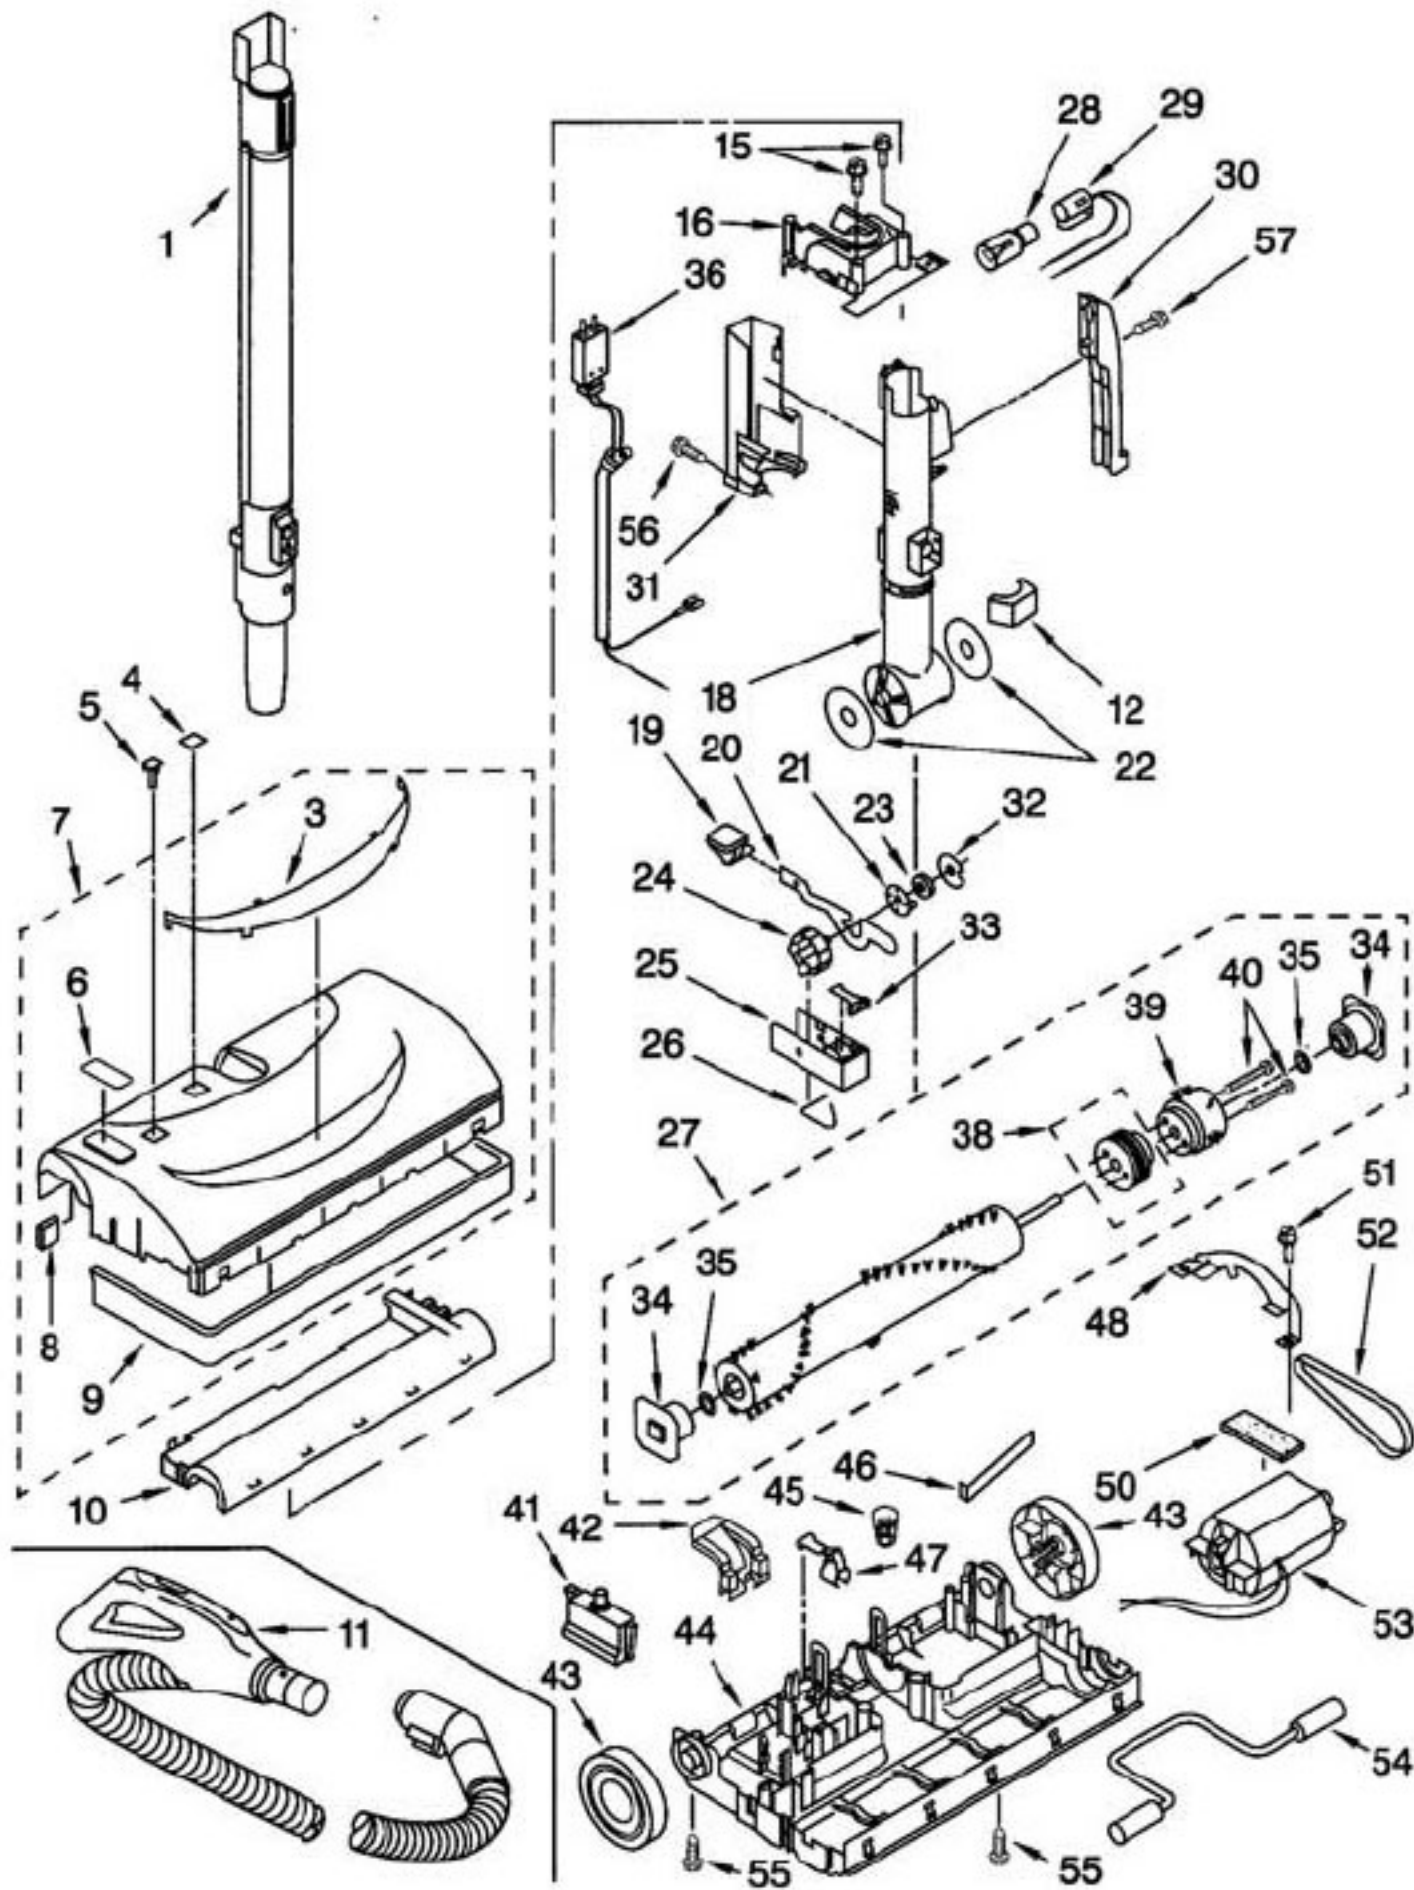

Original & Replacement **KENMORE** CANISTER VACUUM Model 116.20813003

KEY	PART NO.	DESCRIPTION
1	KE-8191748	Cover, filter
2	KE-4370675	Button, cord rewind
4	KE-4370677	Adapter, tube vac switch
5	KER-1805	Filter, exhaust sears no. 20-86880
6	KE-8175262	Enclosures, motor
7	KE-4370679	Support, motor rubber (rear)
8	KER-14551A	Dust bag sears no. 20-50557
9	KE-4148999	Screw, thread cutting (4)
10	KE-744258	Spring, cord rewind
11	KE-4151920	Lens
12	KE-8191749	Canopy
14	SS-3270	Wire Nut
15	KE-4370741	Indicator, light switch (includes illus. 9)
16	KE-4370683	Suppressor, noise
17	NLA	Screw, motor brush (non-service) (reused old part)
18	KE-8175087	Brush, motor (2)
19	KE-8175133	Support, rubber motor (rear)
20	KE-8174980	Lead wire assembly
22	KE-8175085	Support, motor rubber (front)
23	KE-8191786	Motor, fan
24	NLA	Screw, relay
25	KE-8174981	Relay, motor
26	KE-4370702	Wheel (2)
27	KE-8175264	Base, lower body
28	KE-86883	Filter, secondary sears no. 20-86883
29	KE-8191750	Dust box assembly (includes tool cover)
31	KE-4370687	Buckle, closure
32	KE-4370615	Guard, furniture
33	KE-4370617	Bag, supporter assembly
34	KE-4370688	Packing, inlet
35	KE-706024	Spring, bag mount
36	KE-4370689	Gasket, bag mount.
37	KE-4370608	Receptacle, 3- wire
38	KE-4370690	Caster, roller unit
39	KE-8175108	Caster roller
40	KE-8191751	Lead wire assembly

NLA = NO LONGER AVAILABLE