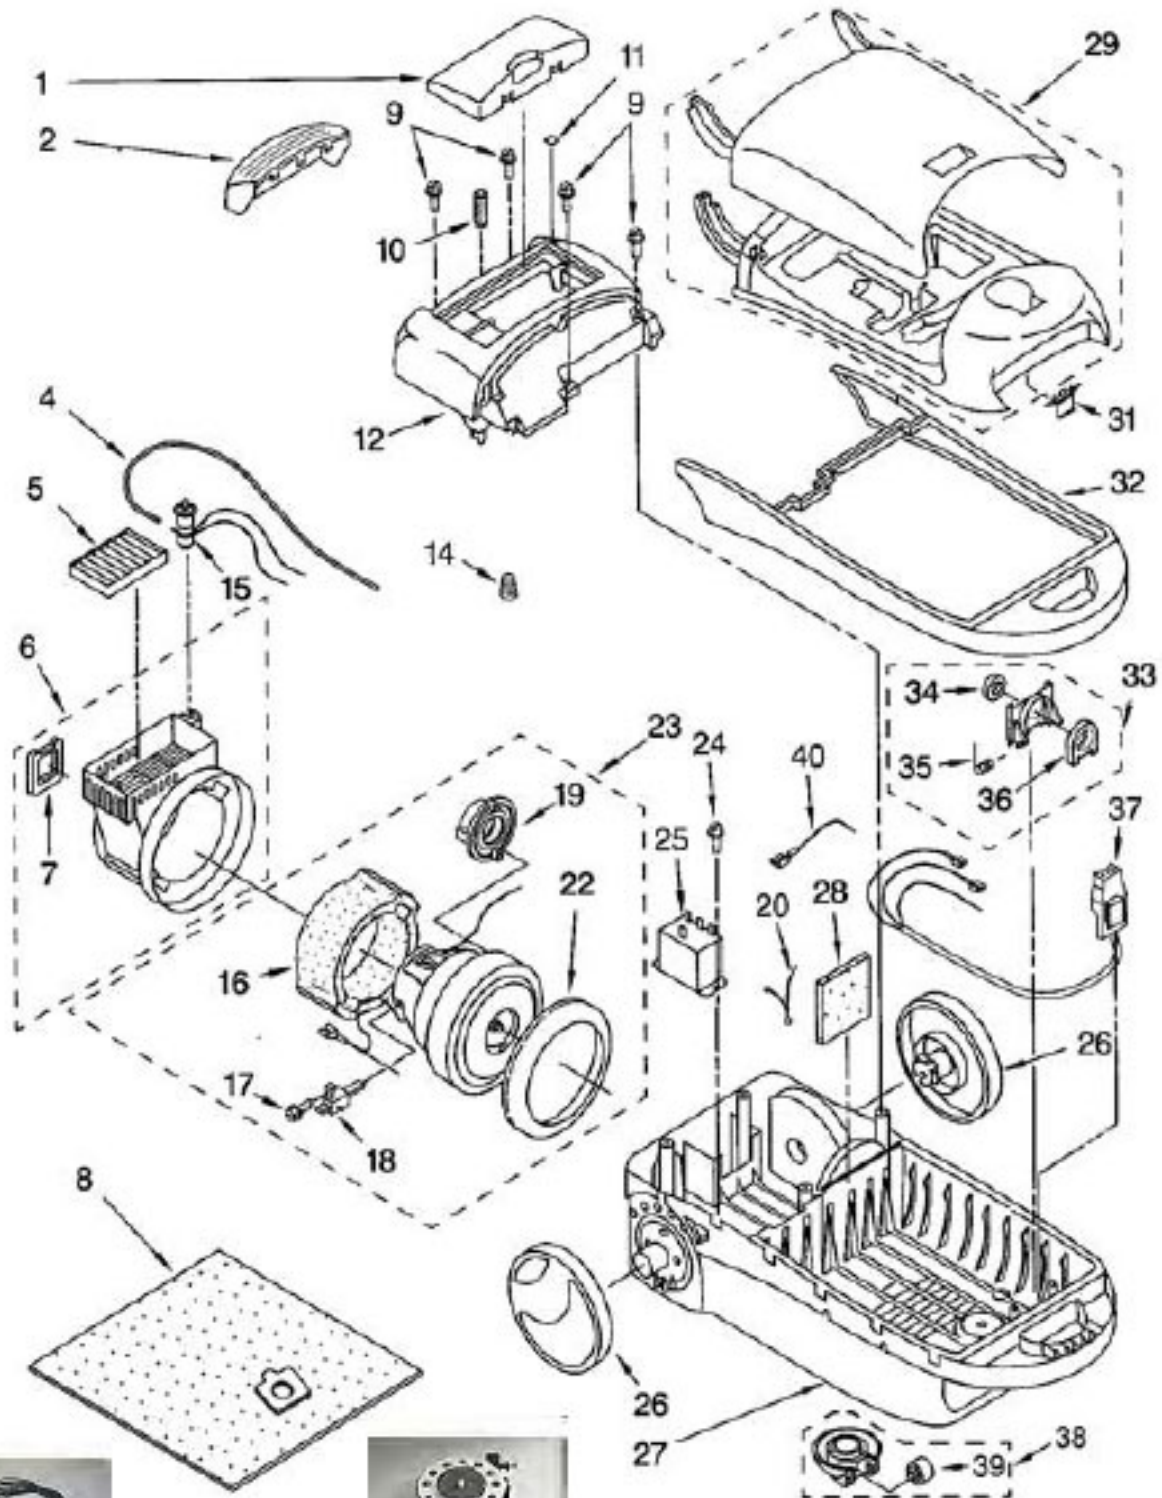

[Find Your Kenmore Vacuum Cleaner Parts - Select From 746 Models](#)

----- Manual continues below part list -----

Available Replacement Parts for Kenmore 116.22812203

86883	FILTER VA
8192535	AGITATOR VA
4370702	WHEEL
4370325	ADAPTER VA
4370614	BRUSH-ASSY VA
KE-4370560	Hose
4370724	REAR WHEEL W/ BUSHING (2 Pack)

KENMORE Original & Replacement

CANISTER VACUUM Model 116.22812203

KE-4370895 Power Cord

KE-8192047 Cord Reel

Original & Replacement **KENMORE** CANISTER VACUUM Model 116.22812203

KEY	PART NO.	DESCRIPTION
1	KE-8191748	Cover, filter
2	KE-4370675	Button, cord rewind
4	KE-4370677	Adapter, tube vac switch
5	KER-1805	Filter, exhaust sears no. 20-86880
6	KE-8175262	Enclosures, motor
7	KE-4370679	Support, motor rubber (rear)
8	KER-14551A	Dust bag sears no. 20-50557
9	KE-4148999	Screw, thread cutting (4)
10	KE-744258	Spring, cord rewind
11	KE-4151920	Lens
12	KE-8191749	Canopy
14	SS-3270	Wire Nut
15	KE-4370741	Indicator, light switch (includes illus. 9)
16	KE-4370683	Suppressor, noise
17	NLA	Screw, motor brush (non-service) (reused old part)
18	KE-8175087	Brush, motor (2)
19	KE-8175133	Support, rubber motor (rear)
20	KE-8174980	Lead wire assembly
22	KE-8175085	Support, motor rubber (front)
23	KE-8191786	Motor, fan
24	NLA	Screw, relay
25	KE-8174981	Relay, motor
26	KE-4370702	Wheel (2)
27	KE-8175264	Base, lower body
28	KE-86883	Filter, secondary sears no. 20-86883
29	KE-8191750	Dust box assembly (includes tool cover)
31	KE-4370687	Buckle, closure
32	KE-4370615	Guard, furniture
33	KE-4370617	Bag, supporter assembly
34	KE-4370688	Packing, inlet
35	KE-706024	Spring, bag mount
36	KE-4370689	Gasket, bag mount.
37	KE-4370608	Receptacle, 3- wire
38	KE-4370690	Caster, roller unit
39	KE-8175108	Caster roller
40	KE-8191751	Lead wire assembly