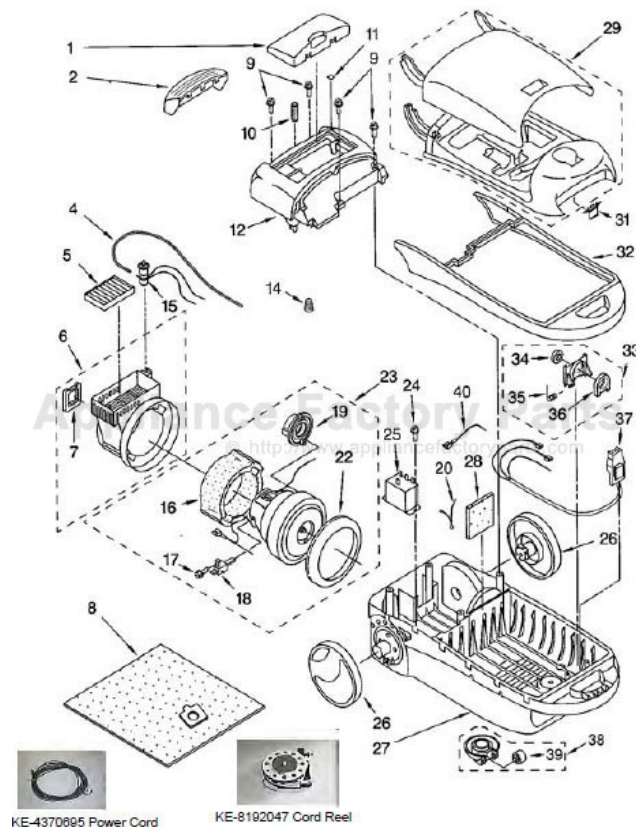

[Find Your Kenmore Vacuum Cleaner Parts - Select From 746 Models](#)

----- Manual continues below part list -----