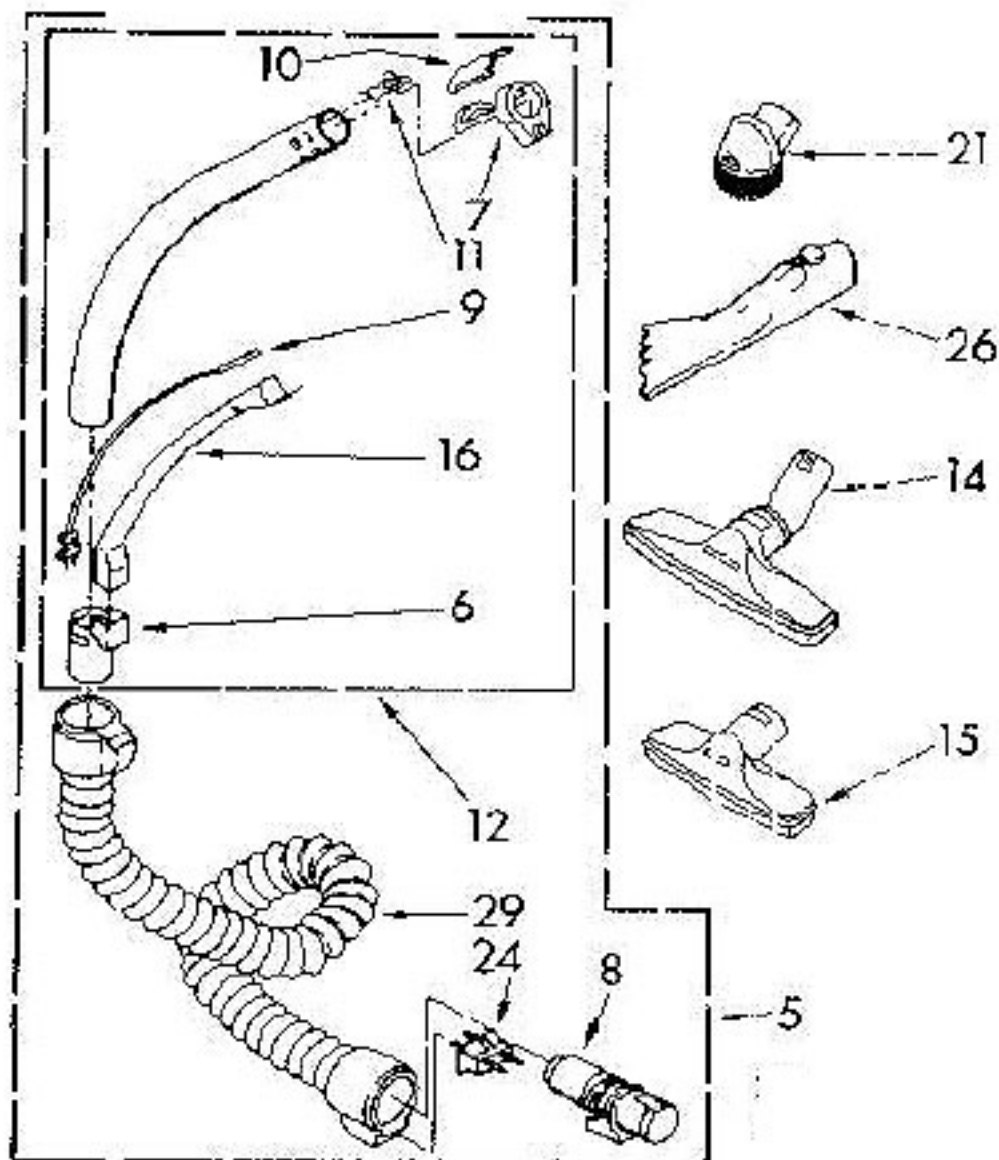

[Find Your Kenmore Vacuum Cleaner Parts - Select From 746 Models](#)

----- Manual continues below part list -----

Available Replacement Parts for Kenmore 116.2299281

[apr4010](#)

TRANSFORMER FOR APRILAIRE

KENMORE Original & Replacement
CANISTER VACUUM Model 116.2299281

Original & Replacement **KENMORE**
CANISTER VACUUM Model 116,229,9281

KEY	PART NO.	DESCRIPTION
5	KER-4010	Hose assembly
6	KE-743493	Adapter tube
7	KE-742802	Lock, rotator, off white
8	NLA	Terminal electric hose
9	NLA	Cord plug assembly
10	NLA	Control, suction, off white
11	KE-569318	Spring wandlock
12	KE-743557	Handle assembly
14	KE-5288	Floor brush assembly
15	KE-5285	Upholstery nozzle assembly
16	KE-742781	Cord cover
21	KE-5264	Dusting brush assembly
24	NLA	Plug male indexing
26	KE-52631	Tool crevice