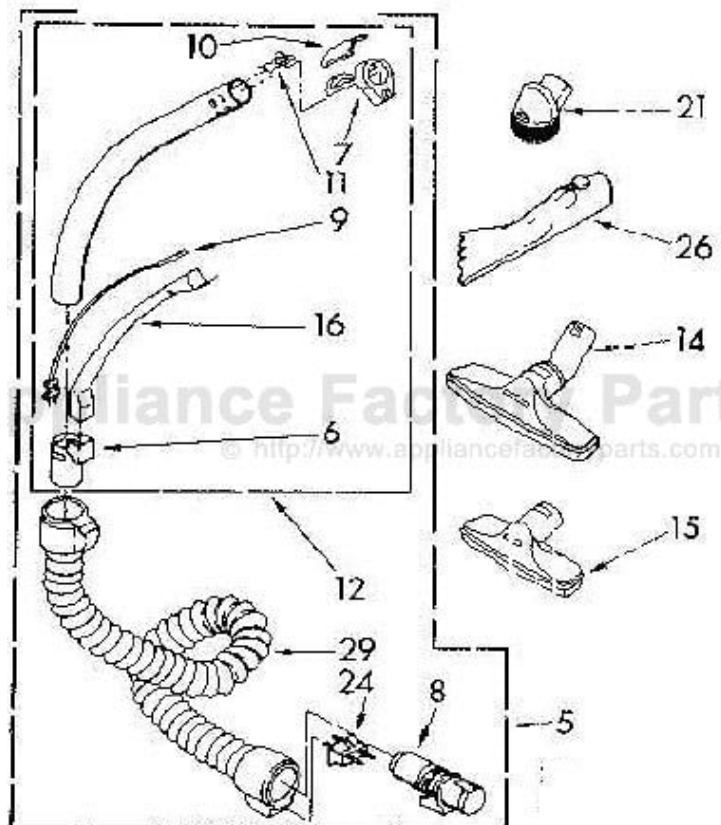

This Owner's Manual is provided and hosted by [Appliance Factory Parts](http://www.appliancefactoryparts.com).

Kenmore 116.2299281 Owner's Manual

[Shop genuine replacement parts for Kenmore
116.2299281](#)

[Find Your Kenmore Vacuum Cleaner Parts - Select From 746 Models](#)

----- Manual continues below part list -----

Available Replacement Parts for Kenmore 116.2299281

[apr4010](#)

TRANSFORMER FOR APRILAIRE

KENMORE Original & Replacement
CANISTER VACUUM Model 116.2299281

Original & Replacement **KENMORE**
CANISTER VACUUM Model 116,229,9281

KEY	PART NO.	DESCRIPTION
5	KER-4010	Hose assembly
6	KE-743493	Adapter tube
7	KE-742802	Lock, rotator, off white
8	NLA	Terminal electric hose
9	NLA	Cord plug assembly
10	NLA	Control, suction, off white
11	KE-569318	Spring wandlock
12	KE-743557	Handle assembly
14	KE-5288	Floor brush assembly
15	KE-5285	Upholstery nozzle assembly
16	KE-742781	Cord cover
21	KE-5264	Dusting brush assembly
24	NLA	Plug male indexing
26	KE-52631	Tool crevice