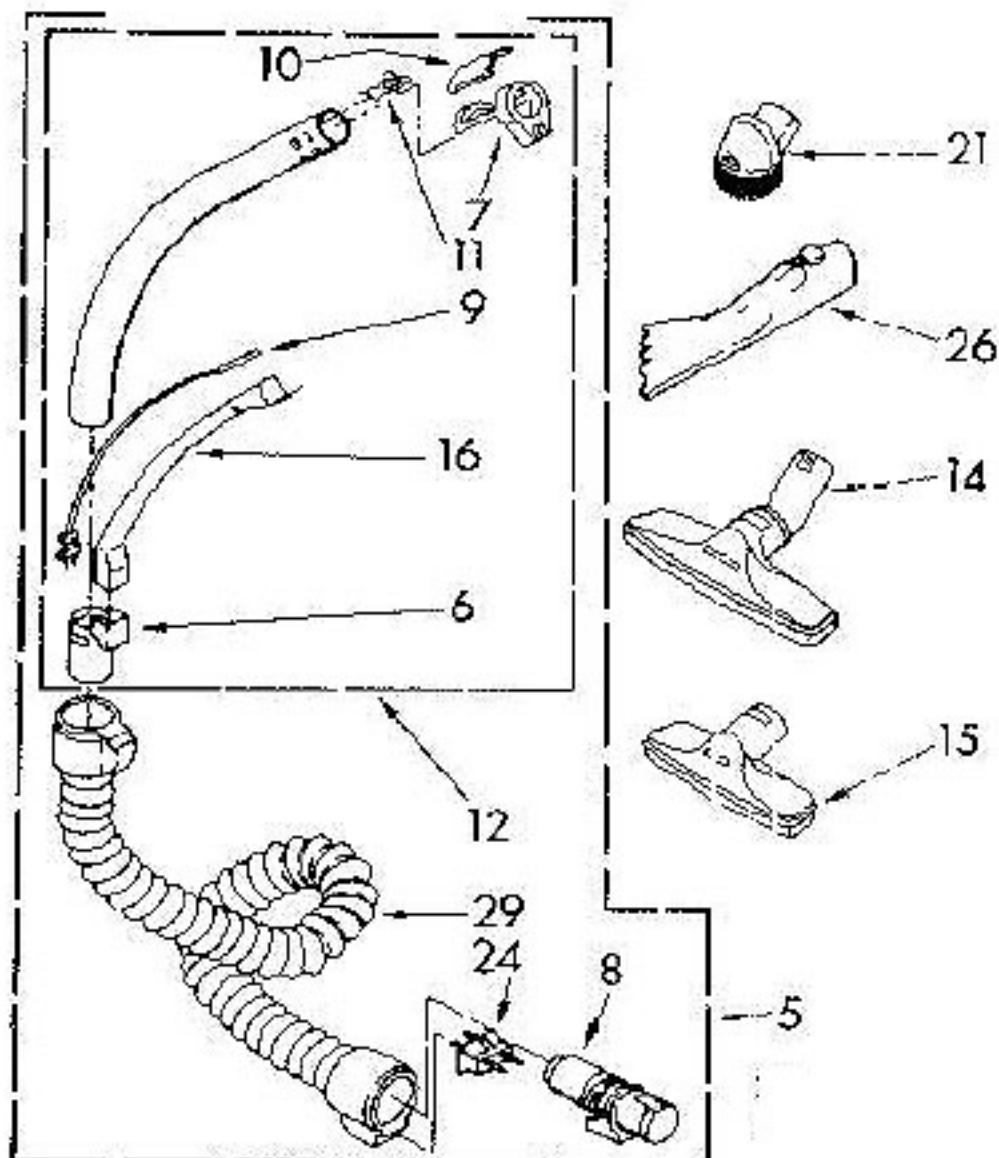

KENMORE Original & Replacement
CANISTER VACUUM Model 116.2299281

Original & Replacement **KENMORE**
CANISTER VACUUM Model 116,229,9281

KEY	PART NO.	DESCRIPTION
5	KER-4010	Hose assembly
6	KE-743493	Adapter tube
7	KE-742802	Lock, rotator, off white
8	NLA	Terminal electric hose
9	NLA	Cord plug assembly
10	NLA	Control, suction, off white
11	KE-569318	Spring wandlock
12	KE-743557	Handle assembly
14	KE-5288	Floor brush assembly
15	KE-5285	Upholstery nozzle assembly
16	KE-742781	Cord cover
21	KE-5264	Dusting brush assembly
24	NLA	Plug male indexing
26	KE-52631	Tool crevice