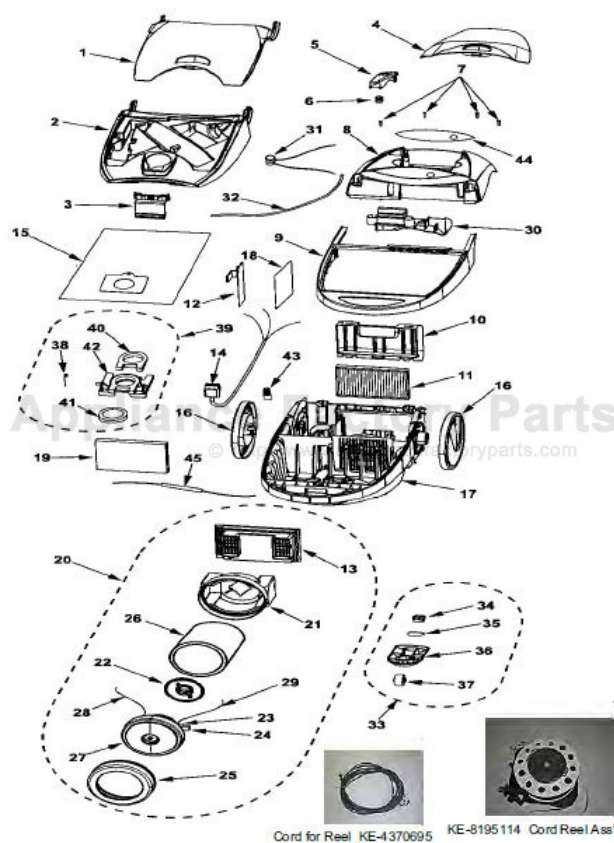

[Find Your Kenmore Vacuum Cleaner Parts - Select From 746 Models](#)

----- Manual continues below part list -----