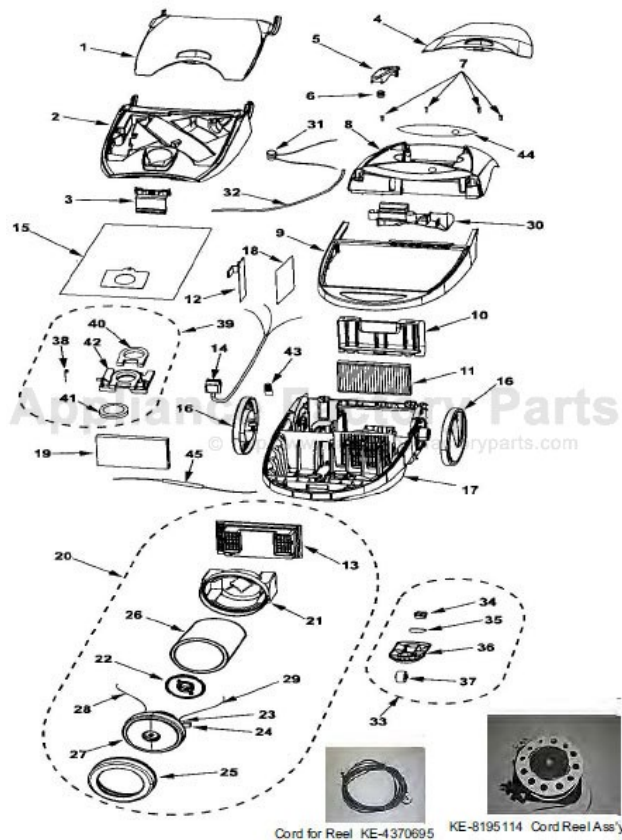

[Find Your Kenmore Vacuum Cleaner Parts - Select From 746 Models](#)

----- Manual continues below part list -----