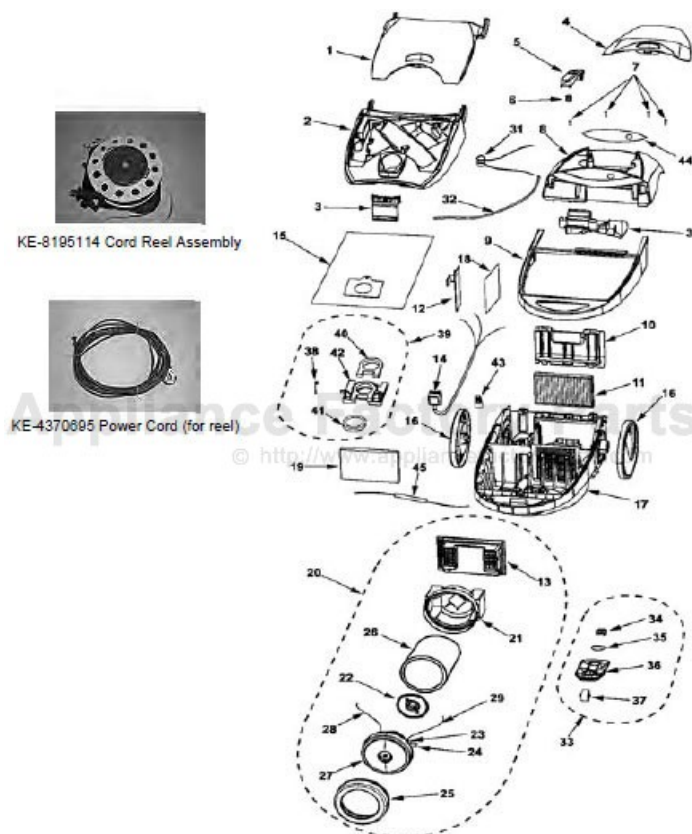

[Find Your Kenmore Vacuum Cleaner Parts - Select From 746 Models](#)

----- Manual continues below part list -----