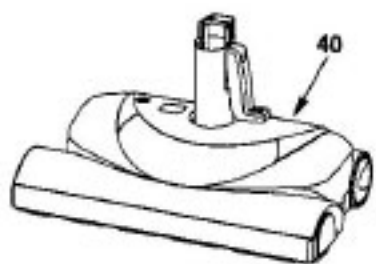

KENMORE Original & Replacement

CANISTER VACUUM Model 116.25813508

Original & Replacement **KENMORE** CANISTER VACUUM Model 116.25813508

KEY	PART NO.	DESCRIPTION
1	KE-4370721	Socket, bulb
2	KE-KC21HBZTZ000	Light lens
3	KE-4369687	Window, cover (height adjustment)
4	KE-KC99RBZTZRUW	Nozzle housing
5	KE-8192535	Agitator unit
6	FA-3515	Light bulb (sears no. 20-5240)
7	SS-3270	Connector, wire (2)
8	KE-4370713	Filter, intake/ exhaust (2)
9	KE-KC84HBZTZ000	Reflector, nozzle
10	KE-4368563	Screw, motor, case mounting
11	KE-KC25QAKTZV07	Swivel cap
12	KE-KC22HBZTZ000	Window reflector
13	KE-8175168	Cover, plug housing
14	KE-KC64EAWBZV08	Cord
15	KE-KS4153196	Swivel
16	KE-8195147	Foot pedal
17	KE-4370577	Pad, foot pedal
18	KE-KS742019	Swivel seat
19	KE-KS722909	Washer, thrust
20	KE-KS725635	Washer
21	KE-KS722955	Catch indexing
22	KE-4370720	Indicator, level
23	KE-KS747291	Cam, indicator
24	KE-KS742016	Ratchet catch
25	KE-KC83MAKSZV06	Indicator block assembly
26	KE-725775	Spring, assist
27	KE-4370726	Lifter
28	KE-KC76FAXEZ000	Overload protector
29	KE-KS681297	Screw
30	KE-KS705093	Motor bridge
31	KE-KC90FCBJZ000	Motor
32	KE-KS747156	Motor gasket
33	KER-1080	Belt sears no.20-5218
34	KE-KS742002	Spring, motor adjustment
35	KE-KC47AGJ3R01	Handle release pedal
36	KE-KC99CBZTZV07	Rear Wheel
37	KE-4368563	Screw, motor, case mounting
38	KE-KC03RBZTZV07	Lower plate
39	KE-KS744029	Front Wheel assembly assembly
40	KE-KC50XBZTZU01	Power Nozzle assembly

NLA = No Longer Available