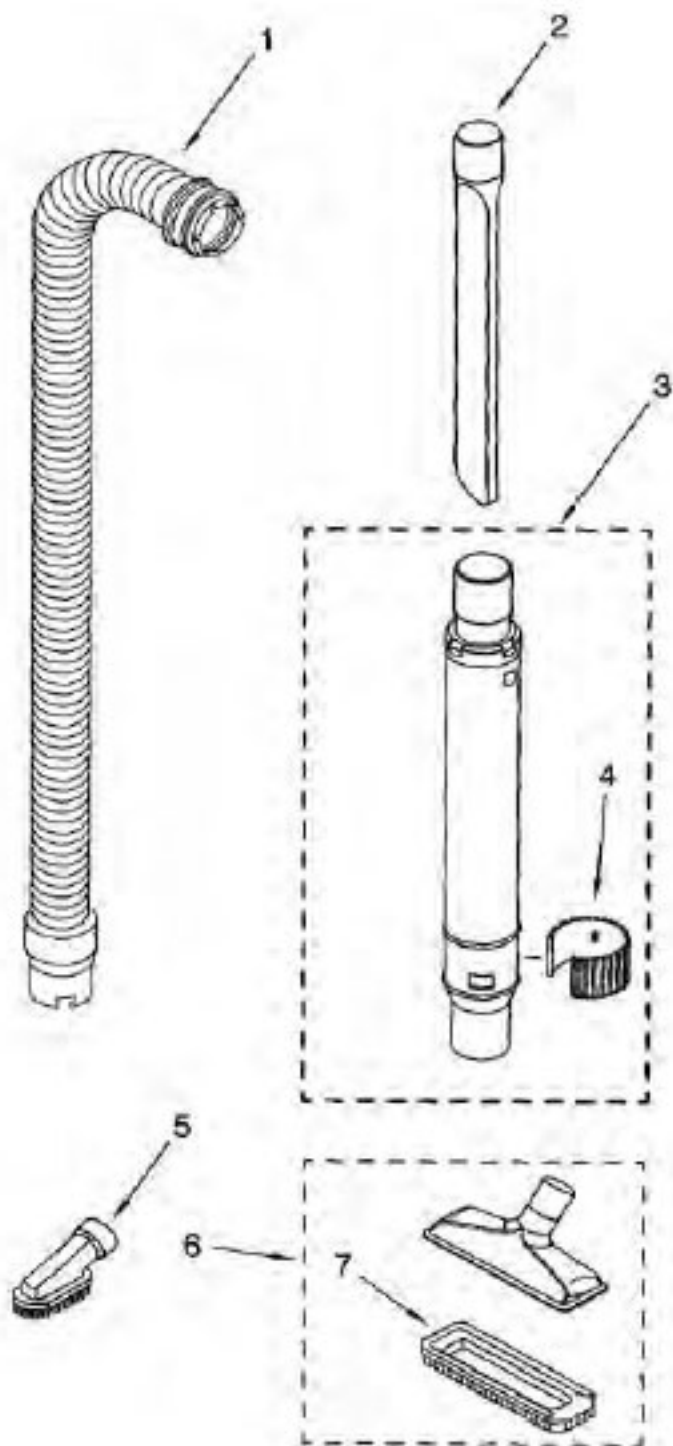

KENMORE Original & Replacement

UPRIGHT VACUUM Model 116.32189203

Original & Replacement **KENMORE**
UPRIGHT VACUUM Model 116.32189203

KEY	PART NO.	DESCRIPTION
1	KE-8191584	Hose, flexible
2	KE-4388884	Tool, crevice *sears no. 20-52631
3	KE-4388888	Wand, telescopic
4	KE-4388996	Regulatory, suction
5	KE-4388881	Brush, combination
6	KE-4388609	Brush, combination
7	KE-4388610	Holder, brush