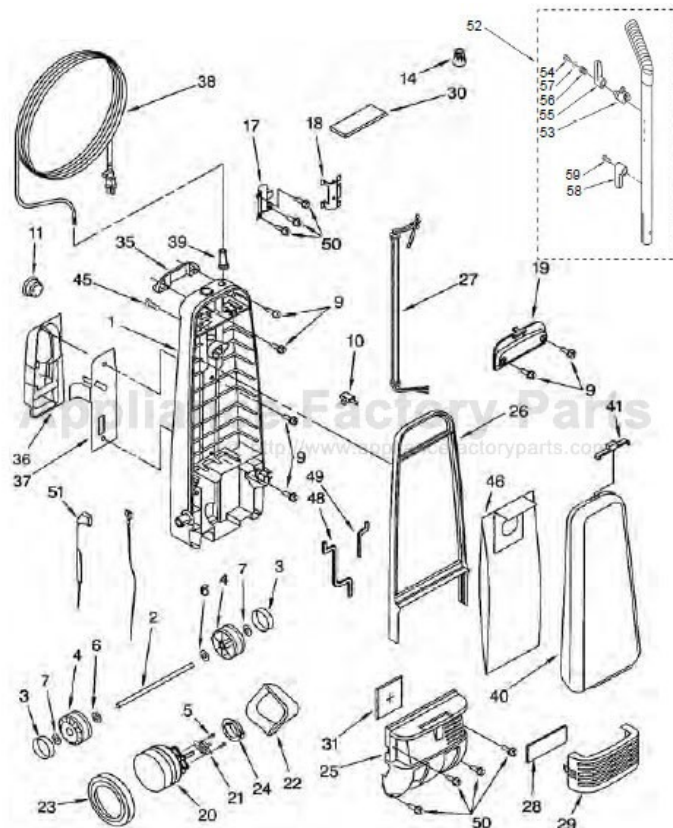

[Find Your Kenmore Vacuum Cleaner Parts - Select From 746 Models](#)

----- Manual continues below -----