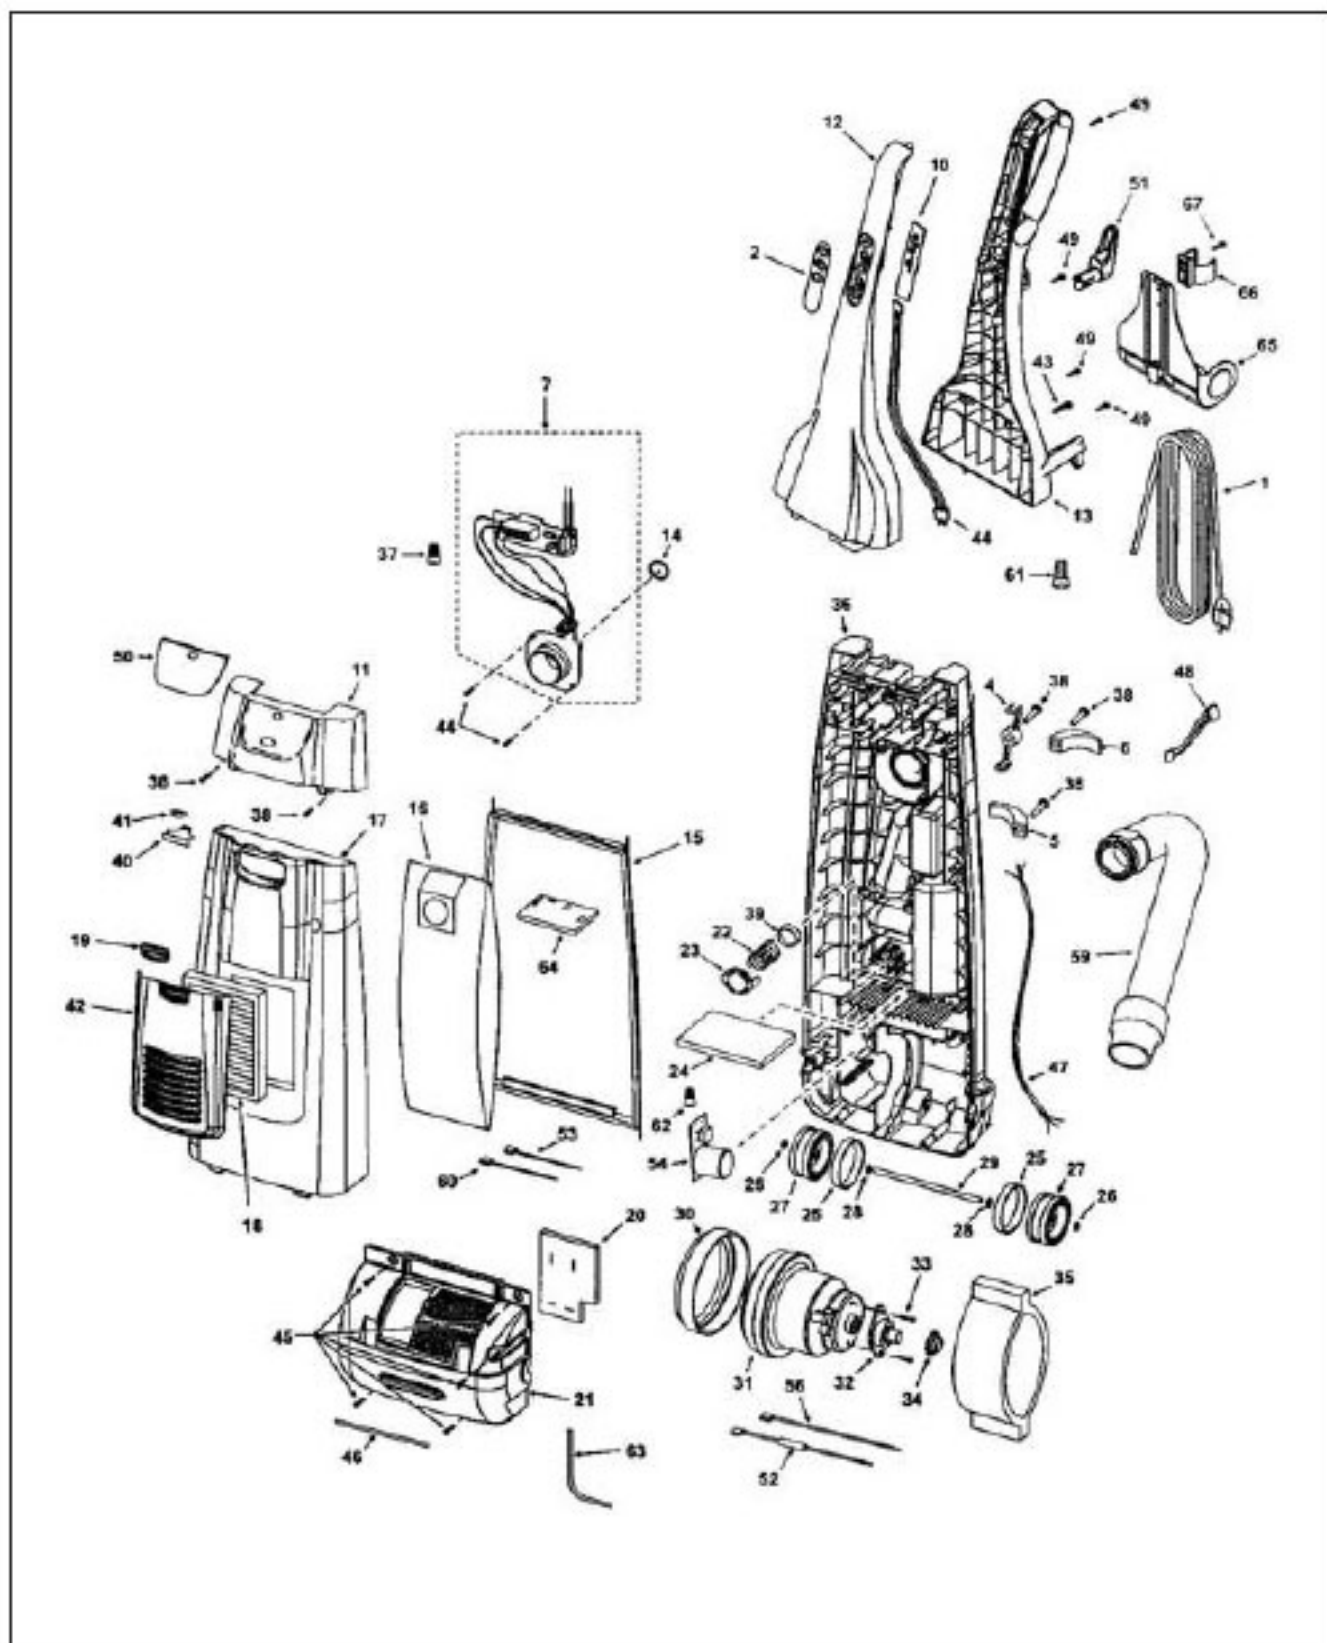

KENMORE Original & Replacement

UPRIGHT VACUUM Model 116.35623400

Original & Replacement **KENMORE** UPRIGHT VACUUM Model 116.35623400

KEY	PART NO.	DESCRIPTION	KEY	PART NO.	DESCRIPTION
1	KE-KC97EBZXZV06	CORD, POWER	51	KE-KC53EZA2V07	CORD HOOK
2	KE-KC31TCJY2000	HANDLE SWITCH LABEL	52	KE-8175040	LEAD WIRE, FUSE
4	KE-4370400	HOLDER	53	KE-KC48GCJRZ000	LEAD WIRE, RED
5	KE-4370399	HOLDER, HOSE	54	KE-KC85VCJY2000	PCB ASSEMBLY
6	KE-4370392	HOLDER, WAND	56	KE-8191771	WIRE, LEAD
7	KE-KC88GCJY2000	PCB ASSEMBLY	59	KE-8191827	HOSE UNIT
10	KE-KC86WCJY2000	PCB, HANDLE SWITCH	60	KE-KC48GCJSZ000	LEAD WIRE, BLACK/WHITE STRIPE
11	KE-KC03ECJNZC04	COVER, SWITCH	61	KE-4370199	WIRE NUT, LARGE (2)
12	KE-KC22BCJNZC04	HANDLE A	62	KE-8174824	WIRE NUT (4)
13	KE-KC23BCJNZV07	HANDLE B	63	KE-KC40AARSZ000	BODY PACKING
14	KE-4370575	SUCTION INLET PACKING	64	KE-KC89VCJY2000	MICROCONTROLLER PCB
15	KE-4370428	PACKING, DUST CONTAINER	65	KE-KC66PBPZV06	HANDI-MATE JR CADDY
16	KER-1468	DUST BAG SEARS NO. 20-50690	66	KE-KC82DCJRV06	LOCKING CLIP
17	KE-KC60KAXCZCU4	COVER, DUST	67	KE4370790	SCREW
18	KER-1800	FILTER SEARS NO. 20-86889			
19	KE-4370416	LATCH, FILTER COVER			
20	KE-4370405	FILTER, EXHAUST			
21	KE-KC09FBFEZC04	CASE, MOTOR			
22	KE-4370407	SPRING, PROTECTOR			
23	KE-4370408	COVER, PROTECTOR			
24	KER-1820	FILTER SEARS NO. 20-86884			
25	KE-4370240	CUSHION, RUBBER			
26	KE-4369564	STOPPER, WHEEL			
27	KE-4370177	WHEEL			
28	KE-4369562	WASHER			
29	KE-4369561	SHAFT, WHEEL			
30	KE-KC02FCJY2000	SUPPORT, RUBBER MOTOR (FRONT)			
31	KE-KC92FCJY2000	MOTOR, FAN			
32	KE-KC25SCJY2000	FLANGE, MOTOR			
33	KE-KXTN4+16FFY	SCREW, FLANGE			
34	KE-4370404	SUPPORT, RUBBER MOTOR (REAR)			
35	KE-8174919	SUPPRESSOR, NOISE			
36	KE-KC40KCJRZV07	COMPARTMENT, DUST			
37	KE-4370199	WIRE NUT, LARGE (3)			
38	KE-4368563	SCREW, MOUNTING			
39	KE-4370429	PROTECTOR			
40	KE-4370403	LATCH, DUST COVER			
41	KE-4369097	SPRING, LATCH			
42	KE-KC41KCJNZCU4	COVER, FILTER			
43	KE-4370420	SCREW, HANDLE			
44	KE-KC68ECJPZ000	PLUG MALE CONNECTOR ASSEMBLY			
45	KE-4368563	SCREW, MOTOR CASE MOUNTING			
46	KE-4370430	PACKING, MOTOR CASE (ADHESIVE BACK)			
47	KE-KC37GCJPZ000	WIRE, CORD			
48	KE-KC68ECHBZ000	PLUG, FEMALE CONNECTOR ASSEMBLY			
49	KE-4368563	SCREW (4)			
50	KE-KC21TCJY2000	PLATE, ORNAMENTAL