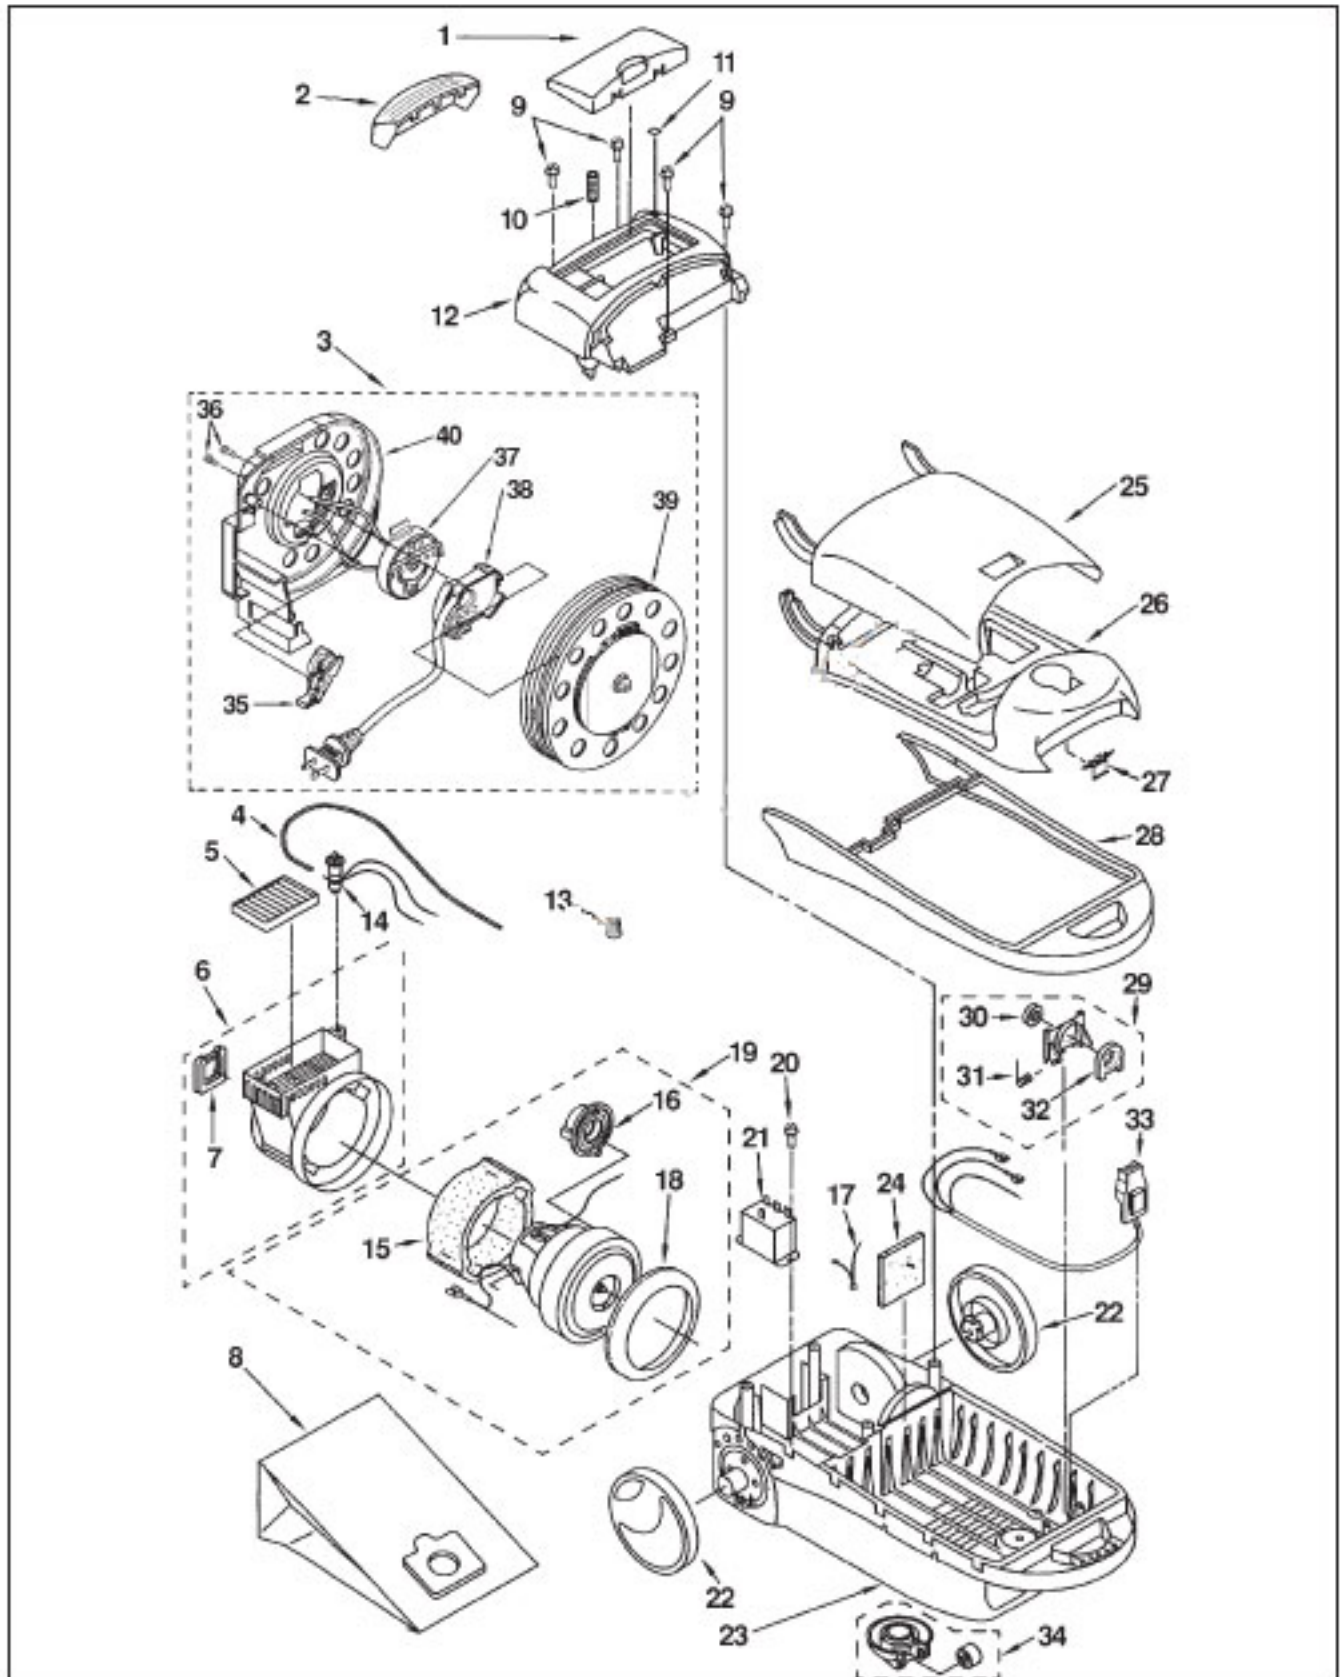

PANASONIC

Original & Replacement

Model V9658

Original & Replacement **PANASONIC**

Model V9658

PARTS LIST (CANISTER & CORD REEL)

KEY	PART NO.	DESCRIPTION	KEY	PART NO.	DESCRIPTION
1	P-41KBAKZBUZ	Filter Cover	21	P-38027	Relay
2	P-48NAKTZV08	Button, Cord Rewind	22	P-99CAKTZV07	Wheel, Rear
3	P-30786	Cord Reel Ass'y With Stopper	23	P-03AAUYZV07	Lower Body
4	P-82PAKTZ000	Tube, Switch	24	P-18078	Filter, Secondary
5	P-18047	Exhaust Filter (HEPA)	25	P-74PCRZXZBUZ	Tool Storage Cover
6	P-93FAUXZ000	Motor Shield	26	P-60KCRXZBUZ	Dust Cover
7	P-03FAKTZ000	Motor Support Rubber	27	P-01DAKTZV07	Latch, Dust Cover
8	P-MC150M	Paper Bag C5 Microfiltration 3 Pk	28	P-31AAXAZV08	Furniture Guard
8	KER-14551	Paper Bag C5	29	P-11KAKTZR01	Mount, Bag
		DVC Microlined 3 Pk	30	P-84HAKTZ000	Packing (Inlet)
8	KER-14550	Paper Bag C5	31	P-708-024	Spring, Bag Mount
		Microfiltration ENV 3 Pk	32	P-03LAKTZ000	Gasket, Bag Mount
9	P-414-8999	Screw, Canopy Cover	33	P-90EAKTZV08	Receptacle
10	P-744-258	Spring, Cord Rewind Button	34	P-93CAKTZV07	Castor, Swivel Ass'y
11	P-08MCRXZ000	Window, Indicator	35	P-94NAKTZV08	Brake Lever Ass'y
12	P-95HAUYZBUZ	Canopy Cover	36	P-77020	Screw
13	SS-3270	Wire Nut	37	P-19NAVAZ000	Contact Base Ass'y
14	P-98MAKTZ000	Performance Indicator Light	38	P-98NAKTZ000	Contact Disc Ass'y
15	P-99GAKTZ000	Noise Suppressor	39	P-01NAKTZ000	Cord Reel Hub Ass'y
16	P-03FAXAZ000	Motor Support (Rear)	40	P-04AGEEZV07	Cord Reel Bracket
17	P-81GAWAZ000	Lead Wire			
18	P-02FBUYZ000	Motor Support (Front)			
19	P-80188	Motor Ass'y			
20	P-XTN4+14BFY	Screw