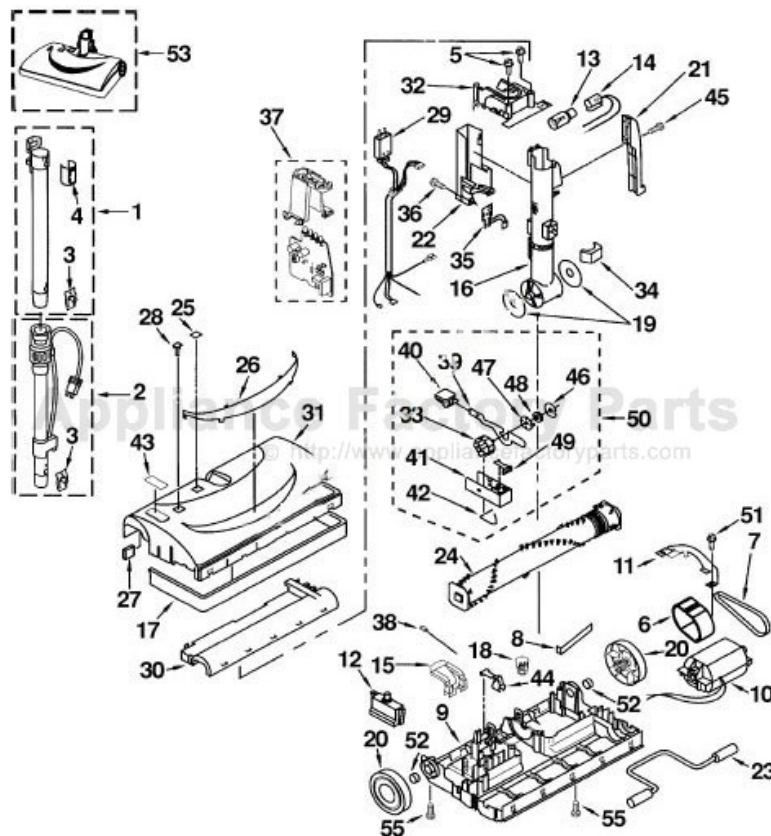

# Kenmore V9658 Owner's Manual

[Shop genuine replacement parts for Kenmore V9658](#)

[Find Your Kenmore Vacuum Cleaner Parts - Select From 746 Models](#)

----- Manual continues below part list -----

# Original & Replacement

Model V9658

## PARTS LIST (POWER NOZZLE)

KEY	PART NO.	DESCRIPTION	KEY	PART NO.	DESCRIPTION
1	P-50054	Wand, Upper	27	P-37KAKSZ000	Filter, Intake
2	P-50072	Wand, Lower W/Cord	28	P-13DAUJZVU6	Extension Button
3	P-725-419	Lock, Spring Wand	29	P-87VAXEZV06	Lead Wire
4	P-70QBPJZV06	Quick Release	30	P-01QAKTZW03	Cover, Brushroll
5	P-881-550	Screw	31	P-02RCRXZBUZ	Nozzle Cover
6	P-747-156	Gasket, Motor	32	P-62VAKTZV06	Cap, Swivel
7	P-MC330B	Serpentine Belt (Type CB-6)	33	P-747-291	Cam Indicator
7	<b>KER-1079</b>	<b>Serpentine Belt (Type CB-6)</b>	34	P-75547	Front Cover
8	P-742-002	Spring, Motor Adjust	35	P-85VGJZ00	PCB Ass'y, Swivel (Mini)
9	P-72152	Base	36	P-XTN4+24BFY	Screw
10	P-80521	Motor, Nozzle	37	P-87GGJZU01	PCB Ass'y, P/N (Main)
11	P-705-093	Bridge, Motor	38	P-85GAXEZ000	Lead Wire
12	P-97KAXEZV04	Overload Protector	39	P-747-287	Lever, Indicator
13	<b>FA-3515</b>	<b>Bulb</b>	40	P-48AMGZV06	Pad, Foot Pedal
14	P-93HABFZ00	Socket, Bulb	41	P-742-015	Indicator Block
15	P-73723	Release, Pedal	42	P-725-775	Spring Assist
16	P-72424	Swivel	43	P-33MGJZ00	Window, Dust Sensor
17	P-10AAKTZV06	Furniture Guard	44	P-742-013	Lifter
18	<b>SS-3270</b>	<b>Wire Nut</b>	45	P-7701	Screw
19	P-742-019	Seal, Swivel	46	P-722-906	Washer, Thrust
20	P-71062	Wheel, Rear	47	P-722-955	Catch, Indexing
21	P-70QBEXZV06	Pedal, Quick Release	48	P-705-635	Washer
22	P-89QAENZV06	Rear Cover	49	P-742-016	Ratchet, Catch
23	P-744-029	Axle, Ass'y, Front	50	P-83MAKSZV06	Indicator Block
24	P-20006	Brushroll, Serpentine W/Square End Caps	51	P-881-297	Screw
25	P-21HGJZ00	Lens, Height Adjustment	52	P-84CAKTZ000	Bushing
26	P-21HAKTZ000	Lens, Light Cover	53	P-50XCRXZB0Z	Power Nozzle Ass'y