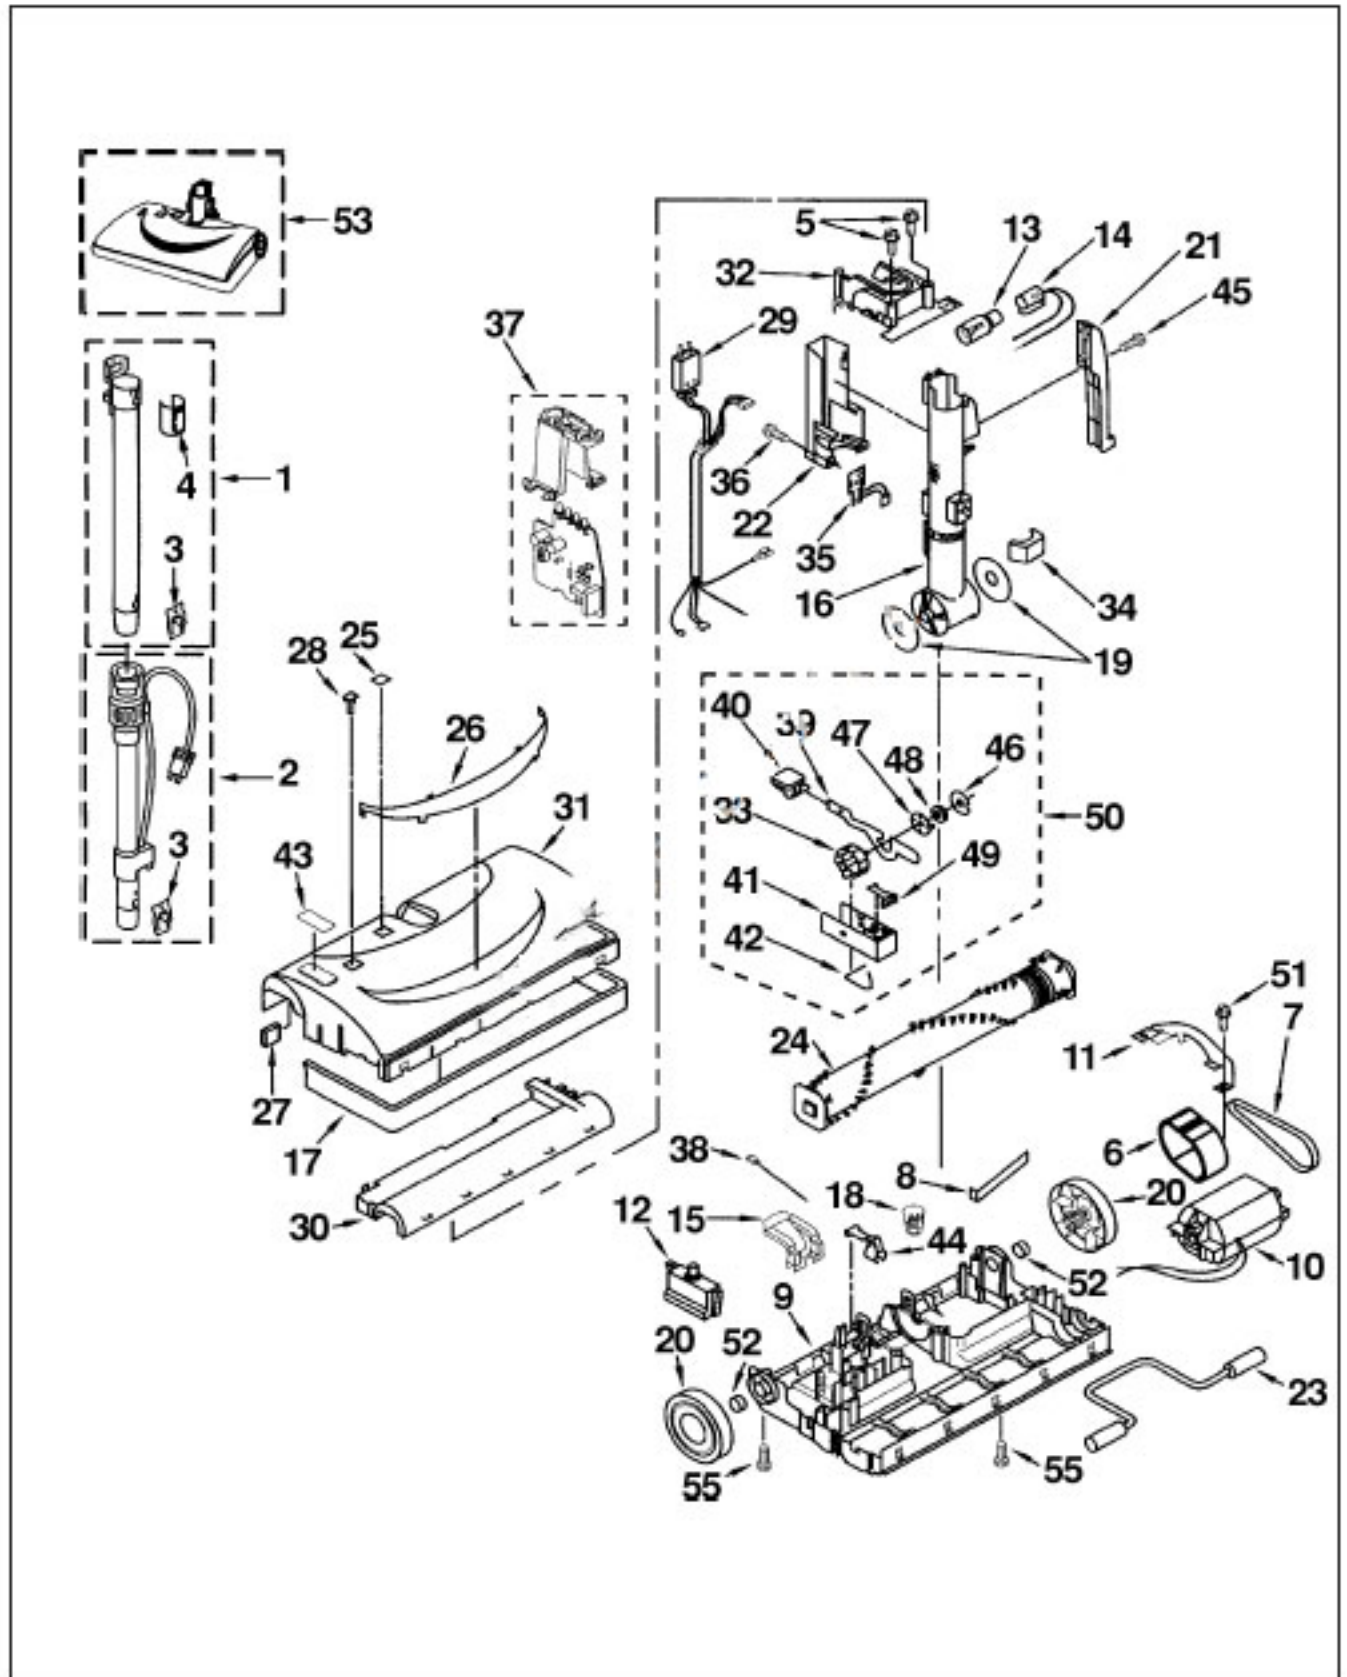

PANASONIC

Original & Replacement

Model V9658

Original & Replacement **PANASONIC**

Model V9658

PARTS LIST (POWER NOZZLE)

KEY	PART NO.	DESCRIPTION	KEY	PART NO.	DESCRIPTION
1	P-50054	Wand, Upper	27	P-37KAKSZ000	Filter, Intake
2	P-50072	Wand, Lower W/Cord	28	P-13DAUJZVU6	Extension Button
3	P-725-419	Lock, Spring Wand	29	P-87VAXEZV06	Lead Wire
4	P-70QBPJZV06	Quick Release	30	P-01QAKTZW03	Cover, Brushroll
5	P-881-550	Screw	31	P-02RCRXZBUZ	Nozzle Cover
6	P-747-156	Gasket, Motor	32	P-62VAKTZV06	Cap, Swivel
7	P-MC330B	Serpentine Belt (Type CB-6)	33	P-747-291	Cam Indicator
7	KER-1079	Serpentine Belt (Type CB-6)	34	P-75547	Front Cover
8	P-742-002	Spring, Motor Adjust	35	P-85VGJZ00	PCB Ass'y, Swivel (Mini)
9	P-72152	Base	36	P-XTN4+24BFY	Screw
10	P-80521	Motor, Nozzle	37	P-87GGJZU01	PCB Ass'y, P/N (Main)
11	P-705-093	Bridge, Motor	38	P-85GAXEZ000	Lead Wire
12	P-97KAXEZV04	Overload Protector	39	P-747-287	Lever, Indicator
13	FA-3515	Bulb	40	P-48AMGZV06	Pad, Foot Pedal
14	P-93HABFZ00	Socket, Bulb	41	P-742-015	Indicator Block
15	P-73723	Release, Pedal	42	P-725-775	Spring Assist
16	P-72424	Swivel	43	P-33MGJZ00	Window, Dust Sensor
17	P-10AAKTZV06	Furniture Guard	44	P-742-013	Lifter
18	SS-3270	Wire Nut	45	P-7701	Screw
19	P-742-019	Seal, Swivel	46	P-722-906	Washer, Thrust
20	P-71062	Wheel, Rear	47	P-722-955	Catch, Indexing
21	P-70QBEXZV06	Pedal, Quick Release	48	P-705-635	Washer
22	P-89QAENZV06	Rear Cover	49	P-742-016	Ratchet, Catch
23	P-744-029	Axle, Ass'y, Front	50	P-83MAKSZV06	Indicator Block
24	P-20006	Brushroll, Serpentine W/Square End Caps	51	P-881-297	Screw
25	P-21HGJZ00	Lens, Height Adjustment	52	P-84CAKTZ000	Bushing
26	P-21HAKTZ000	Lens, Light Cover	53	P-50XCRXZB0Z	Power Nozzle Ass'y